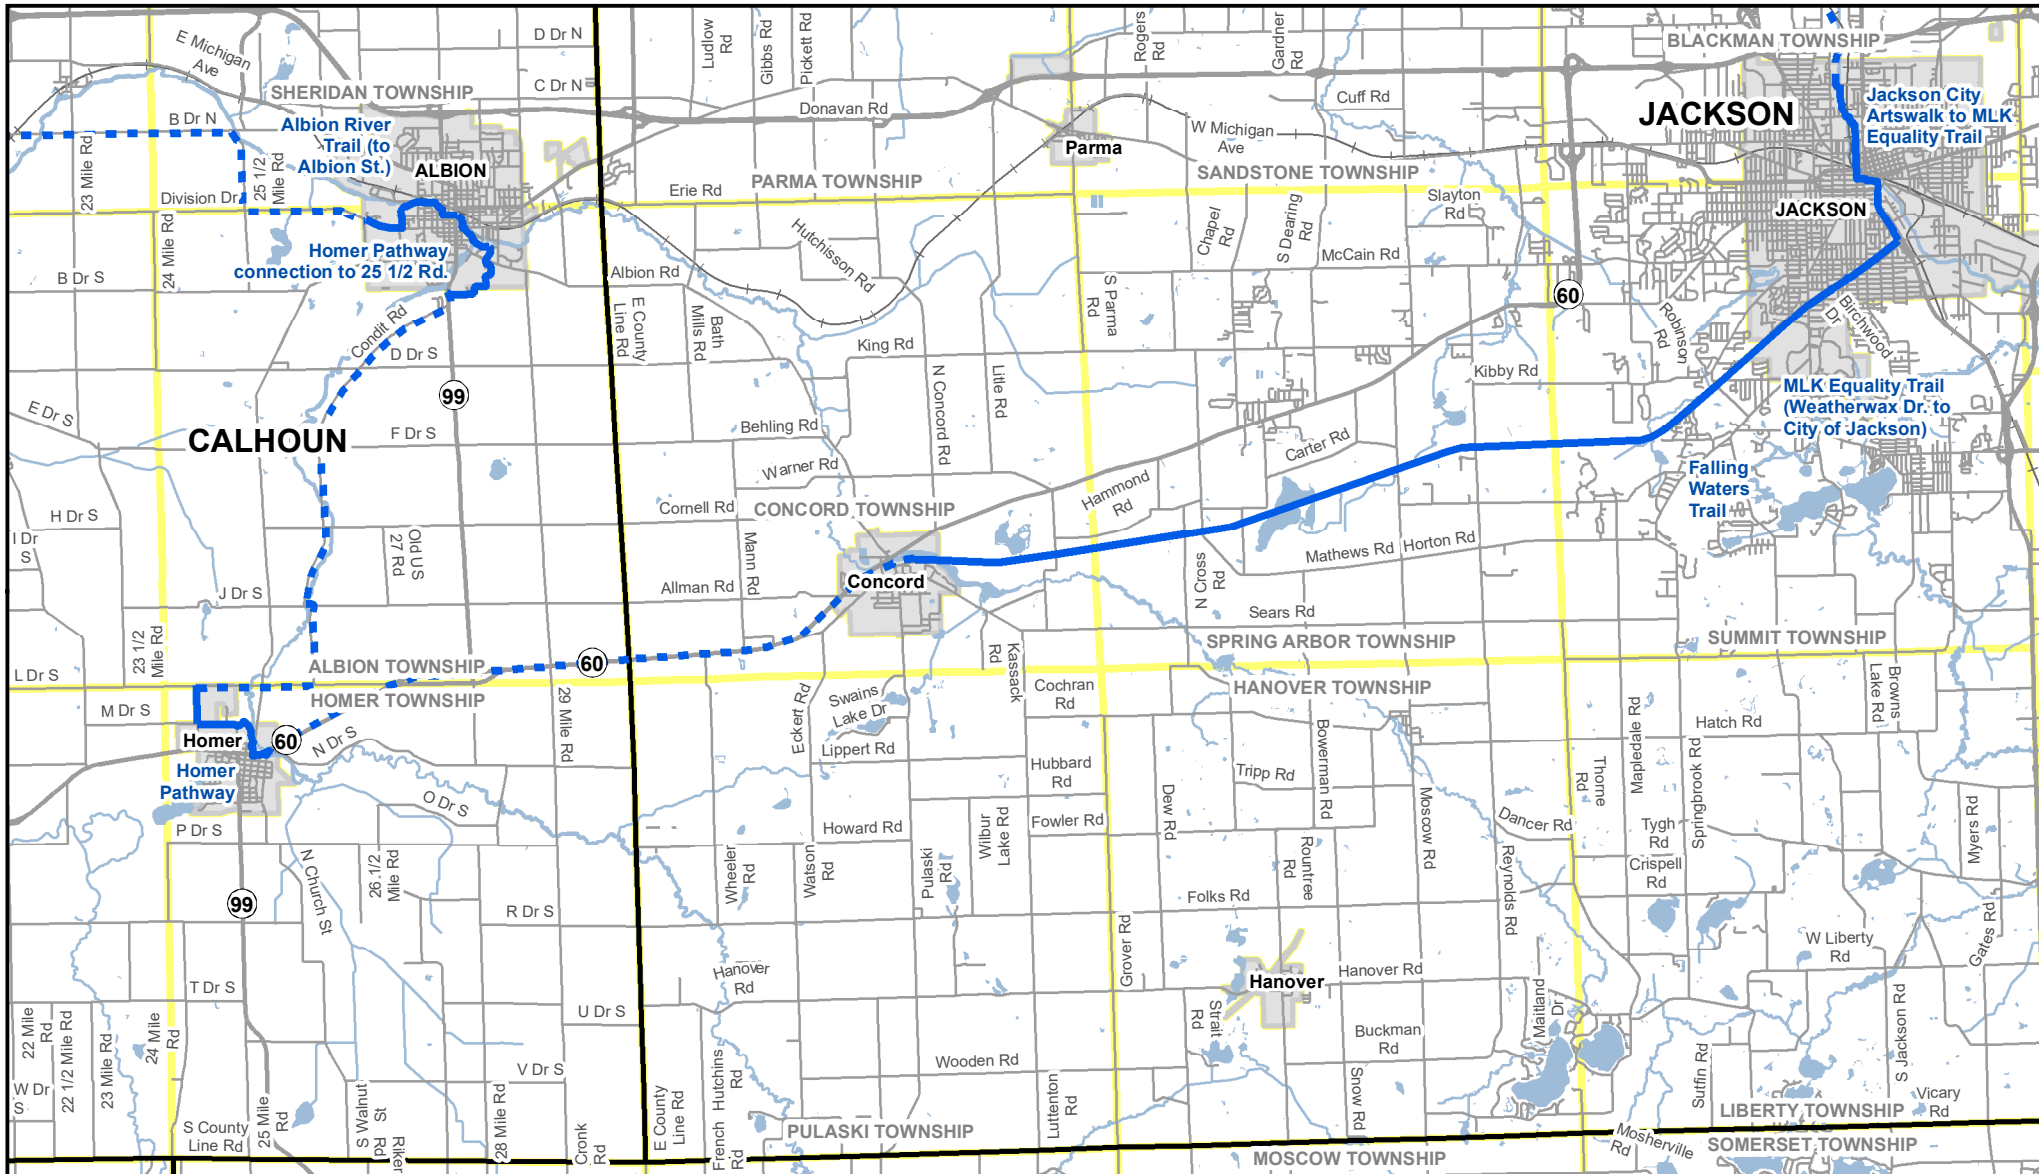

# Michigan's Iron Belle Trail - Two Routes, One Great Trail

## Albion to Homer Bike Path - Concord - Falling Waters Trail

**\*\* The illustrated hike and bicycle trail connections will rely upon partnership opportunities. \*\***

December 2019  
Michigan Department of Natural Resources  
Forest Resources Division  
Resource Assessment Section

### Iron Belle Trail

- Hiking - Existing Trail
- Hiking - Proposed Trail
- Railroad
- Highway
- Paved Road

- Gravel or Dirt Road
- River
- Lake
- City or Village
- Township
- County