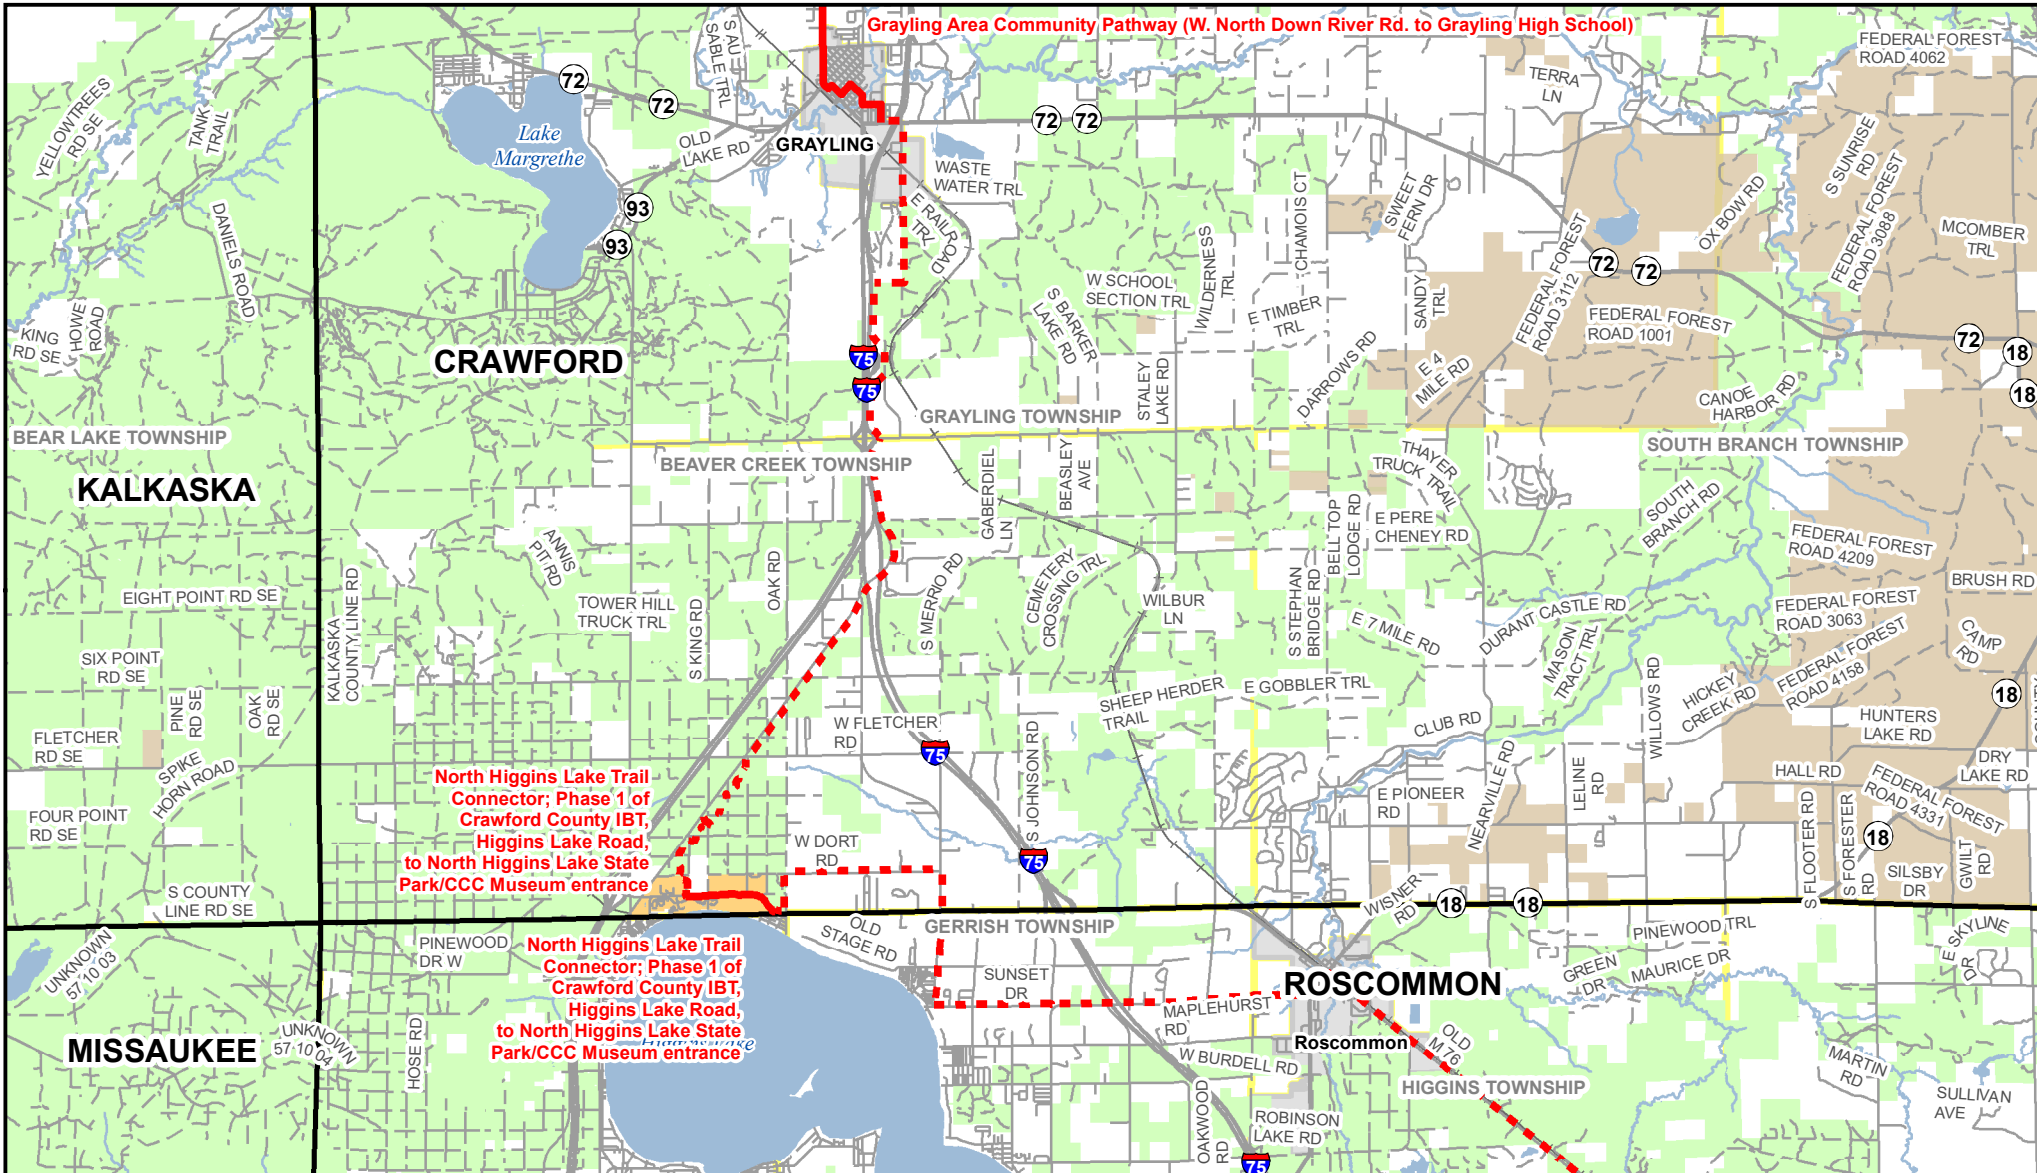

# Michigan's Iron Belle Trail - Two Routes, One Great Trail

Roscommon - North Higgins Lake State Park - Old 27 - Grayling Area Community Pathway

\*\* The illustrated hike and bicycle trail connections will rely upon partnership opportunities. \*\*

December 2019  
Michigan Department of Natural Resources  
Forest Resources Division  
Resource Assessment Section

- |                               |                         |                   |
|-------------------------------|-------------------------|-------------------|
| <b>Iron Belle Trail</b>       | --- Gravel or Dirt Road | ■ City or Village |
| — Biking - Existing Trail     | — River                 | ■ Township        |
| - - - Biking - Proposed Trail | ■ Lake                  | ■ County          |
| + Railroad                    | ■ Land Ownership        |                   |
| — Highway                     | ■ State Land            |                   |
| — Paved Road                  | ■ Federal Land          |                   |