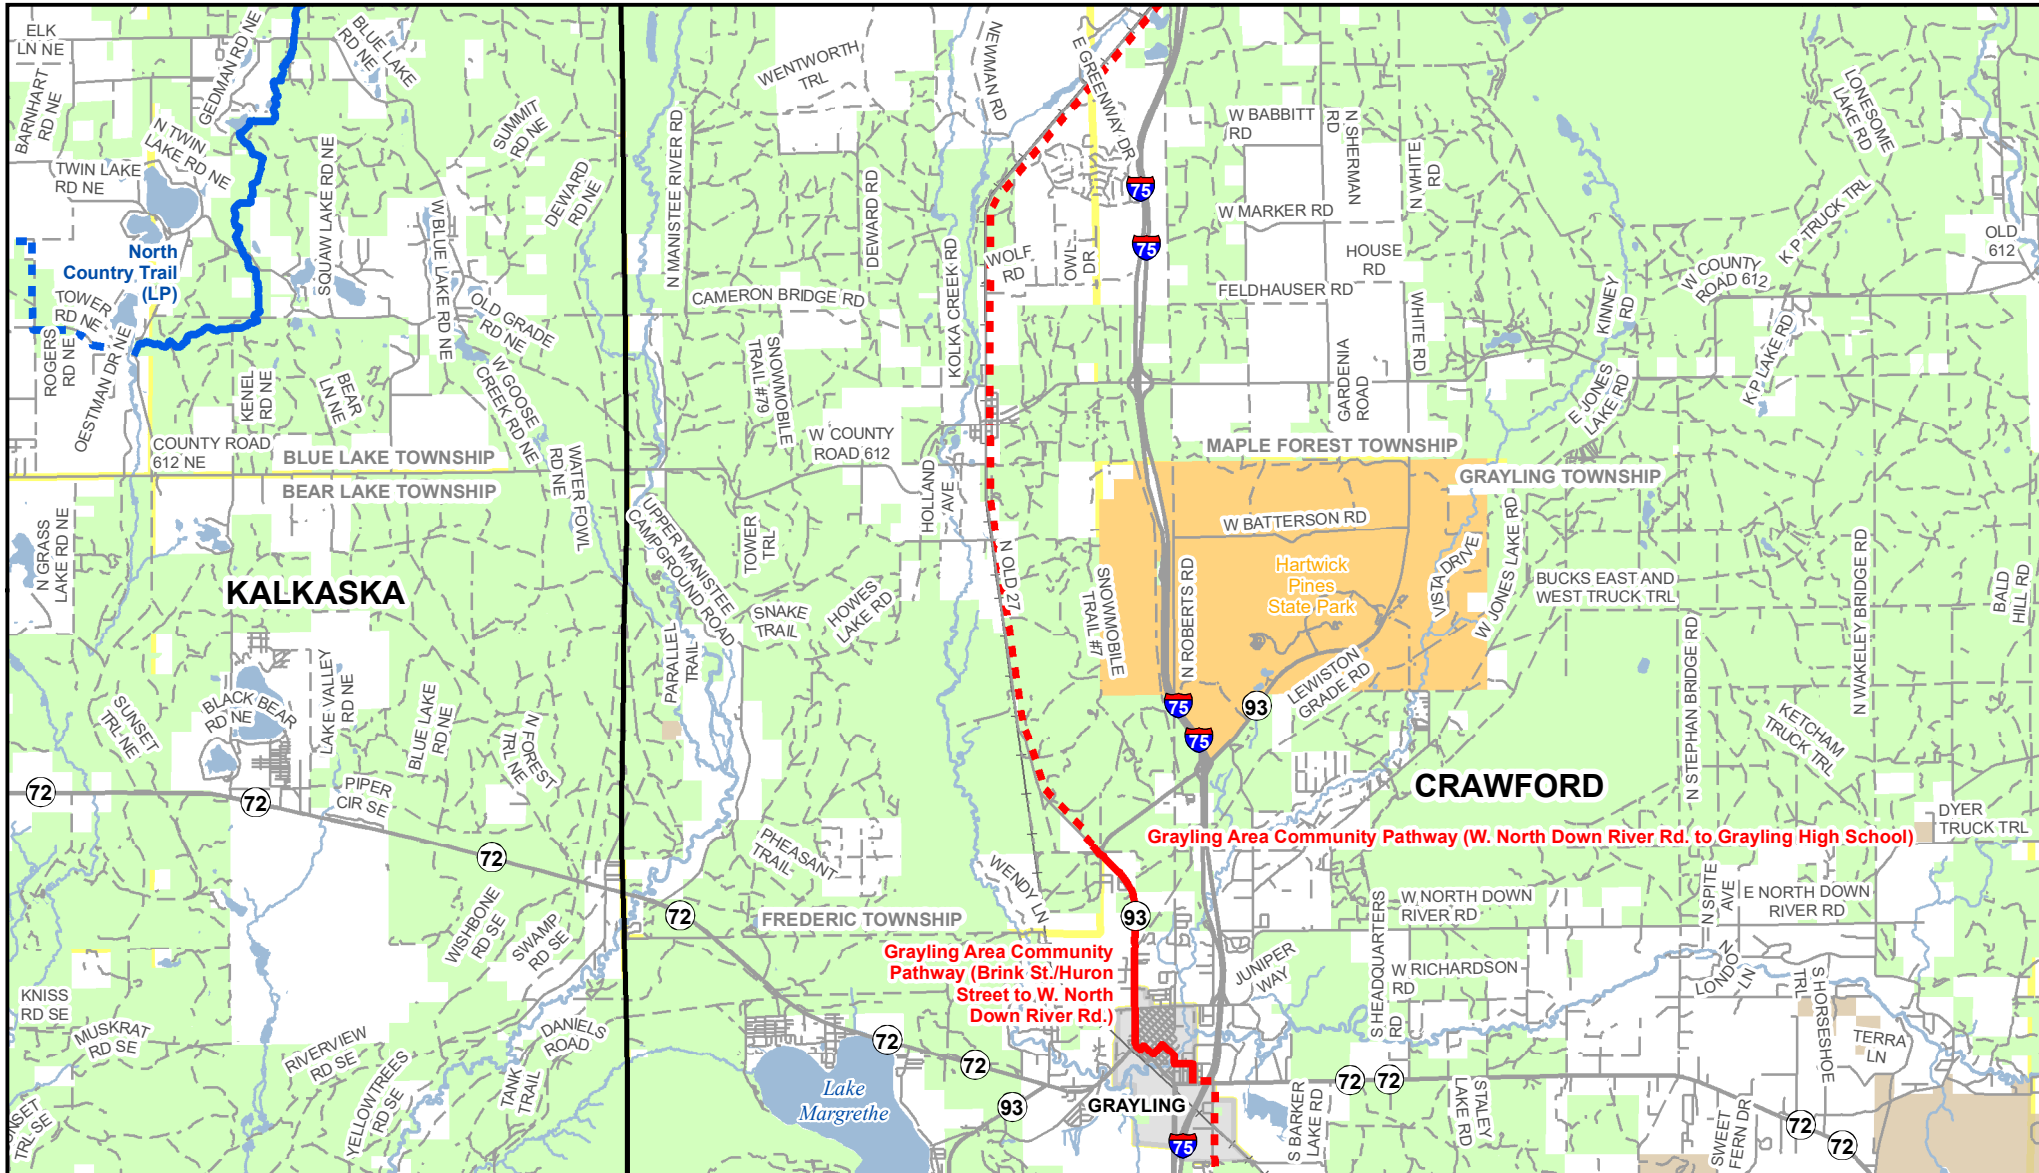

Michigan's Iron Belle Trail - Two Routes, One Great Trail

Grayling Area Community Pathway - To Gaylord

**** The illustrated hike and bicycle trail connections will rely upon partnership opportunities. ****

December 2019
Michigan Department of Natural Resources
Forest Resources Division
Resource Assessment Section

- | | | |
|---------------------------|-----------------------|-------------------|
| Iron Belle Trail | — Highway | ■ State Land |
| — Hiking - Existing Trail | — Paved Road | ■ Federal Land |
| — Hiking - Proposed Trail | — Gravel or Dirt Road | ■ City or Village |
| — Biking - Existing Trail | — River | ■ Township |
| — Biking - Proposed Trail | — Lake | ■ County |
| — Railroad | ■ Land Ownership | |