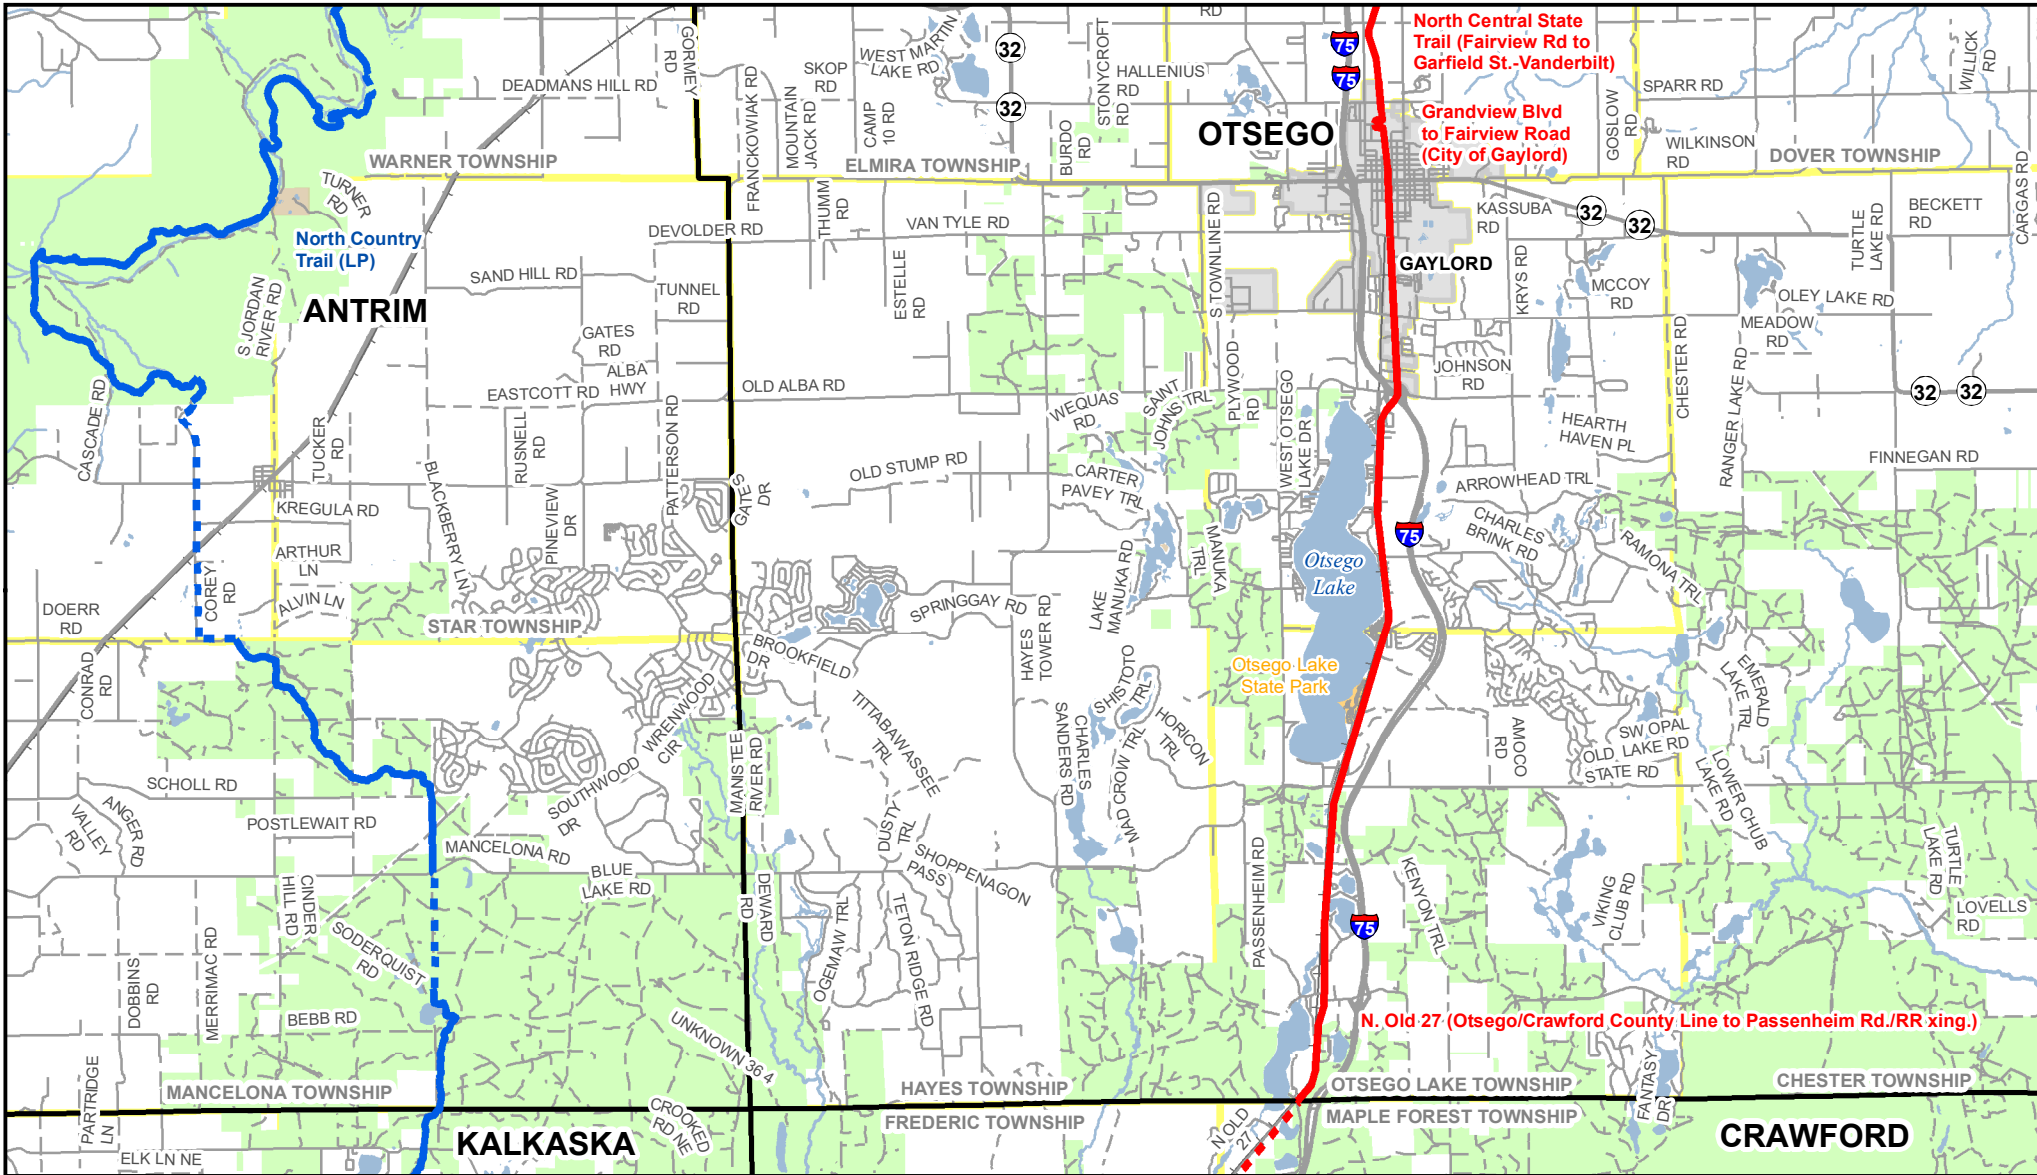

# Michigan's Iron Belle Trail - Two Routes, One Great Trail

## Gaylord - North Central State Trail

**\*\* The illustrated hike and bicycle trail connections will rely upon partnership opportunities. \*\***

December 2019  
Michigan Department of Natural Resources  
Forest Resources Division  
Resource Assessment Section

- |                               |                       |                   |
|-------------------------------|-----------------------|-------------------|
| <b>Iron Belle Trail</b>       | — Highway             | ■ State Land      |
| — Hiking - Existing Trail     | — Paved Road          | ■ Federal Land    |
| - - - Hiking - Proposed Trail | — Gravel or Dirt Road | ■ City or Village |
| — Biking - Existing Trail     | — River               | ■ Township        |
| - - - Biking - Proposed Trail | ■ Lake                | ■ County          |
| — Railroad                    | ■ Land Ownership      |                   |