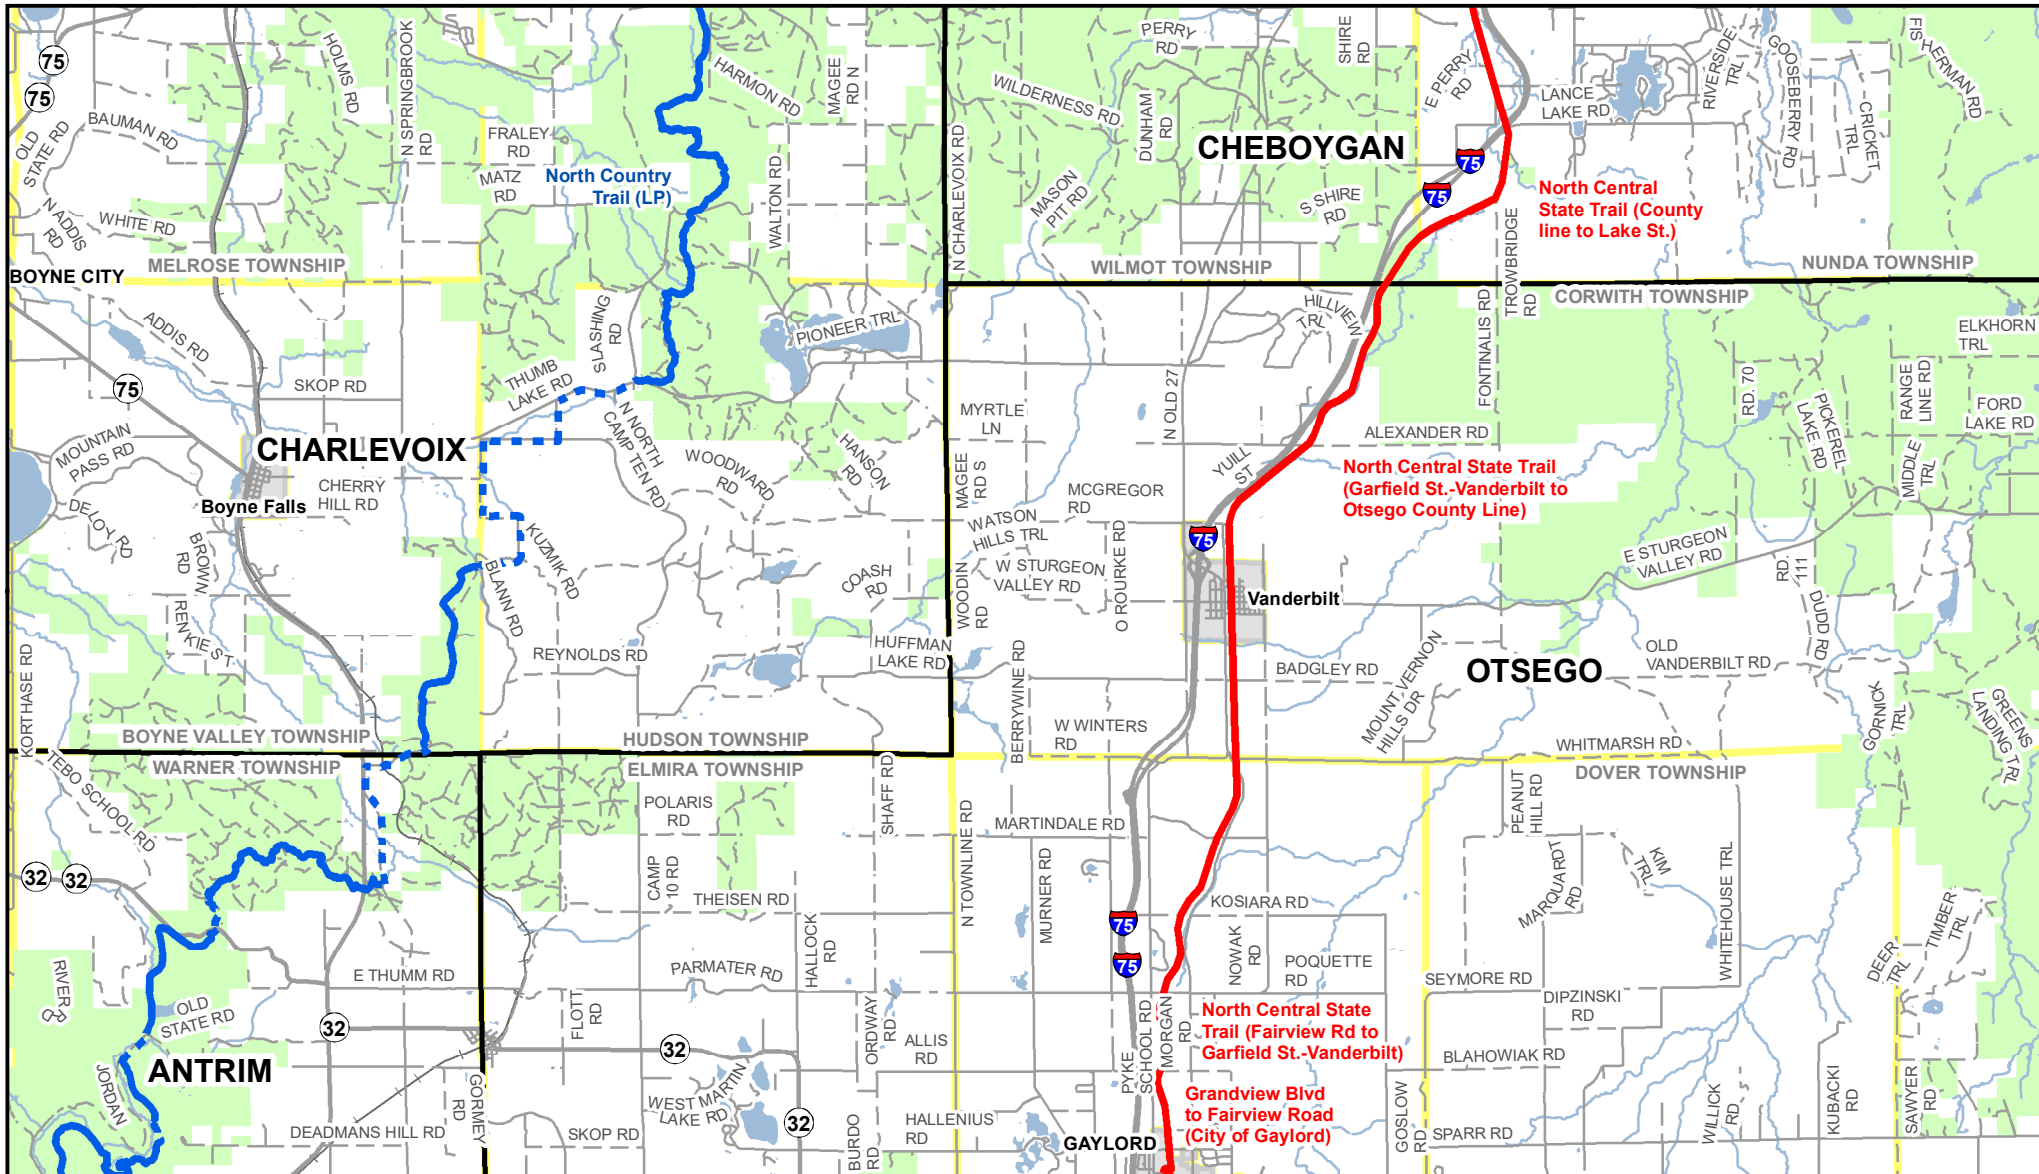

Michigan's Iron Belle Trail - Two Routes, One Great Trail

North Central State Trail - Vanderbilt

** The illustrated hike and bicycle trail connections will rely upon partnership opportunities. **

December 2019
Michigan Department of Natural Resources
Forest Resources Division
Resource Assessment Section

Iron Belle Trail

- Hiking - Existing Trail
- - - Hiking - Proposed Trail
- Biking - Existing Trail
- Railroad
- Highway

- Paved Road
- Gravel or Dirt Road
- River
- Lake
- State Land
- City or Village
- Township
- County