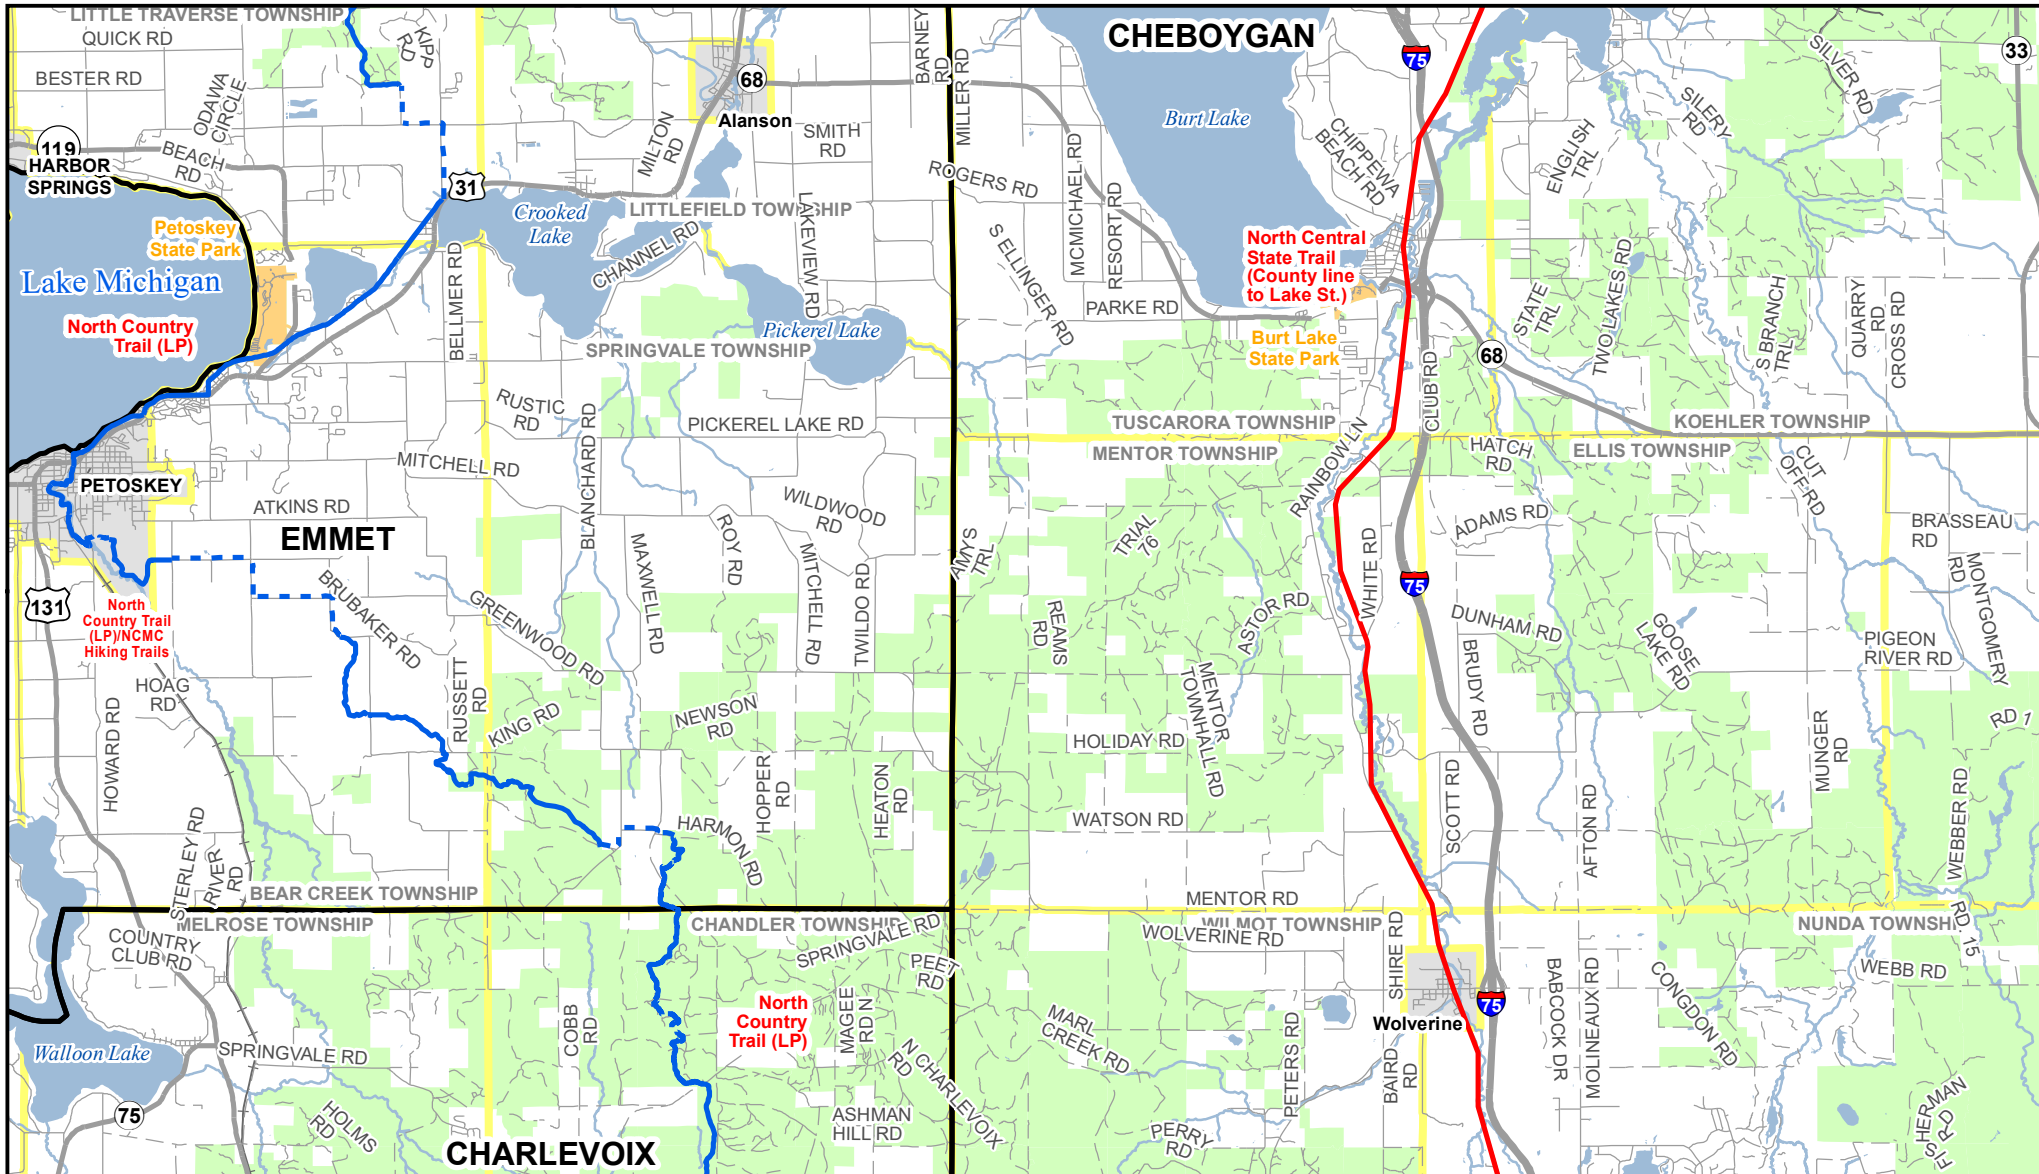

# Michigan's Iron Belle Trail - Two Routes, One Great Trail

## North Central State Trail - Wolverine

\*\* The illustrated hike and bicycle trail connections will rely upon partnership opportunities. \*\*

Updated: 4/12/2021  
Michigan Department of Natural Resources  
Forest Resources Division  
Resource Assessment Section

### Iron Belle Trail

- Existing Hiking
- - - Proposed Hiking
- Existing Biking
- Highway
- Paved road

- - - Gravel or dirt road
- + Railroad
- River
- Lake
- State Park boundary
- State land
- City or Village

- Township
- County