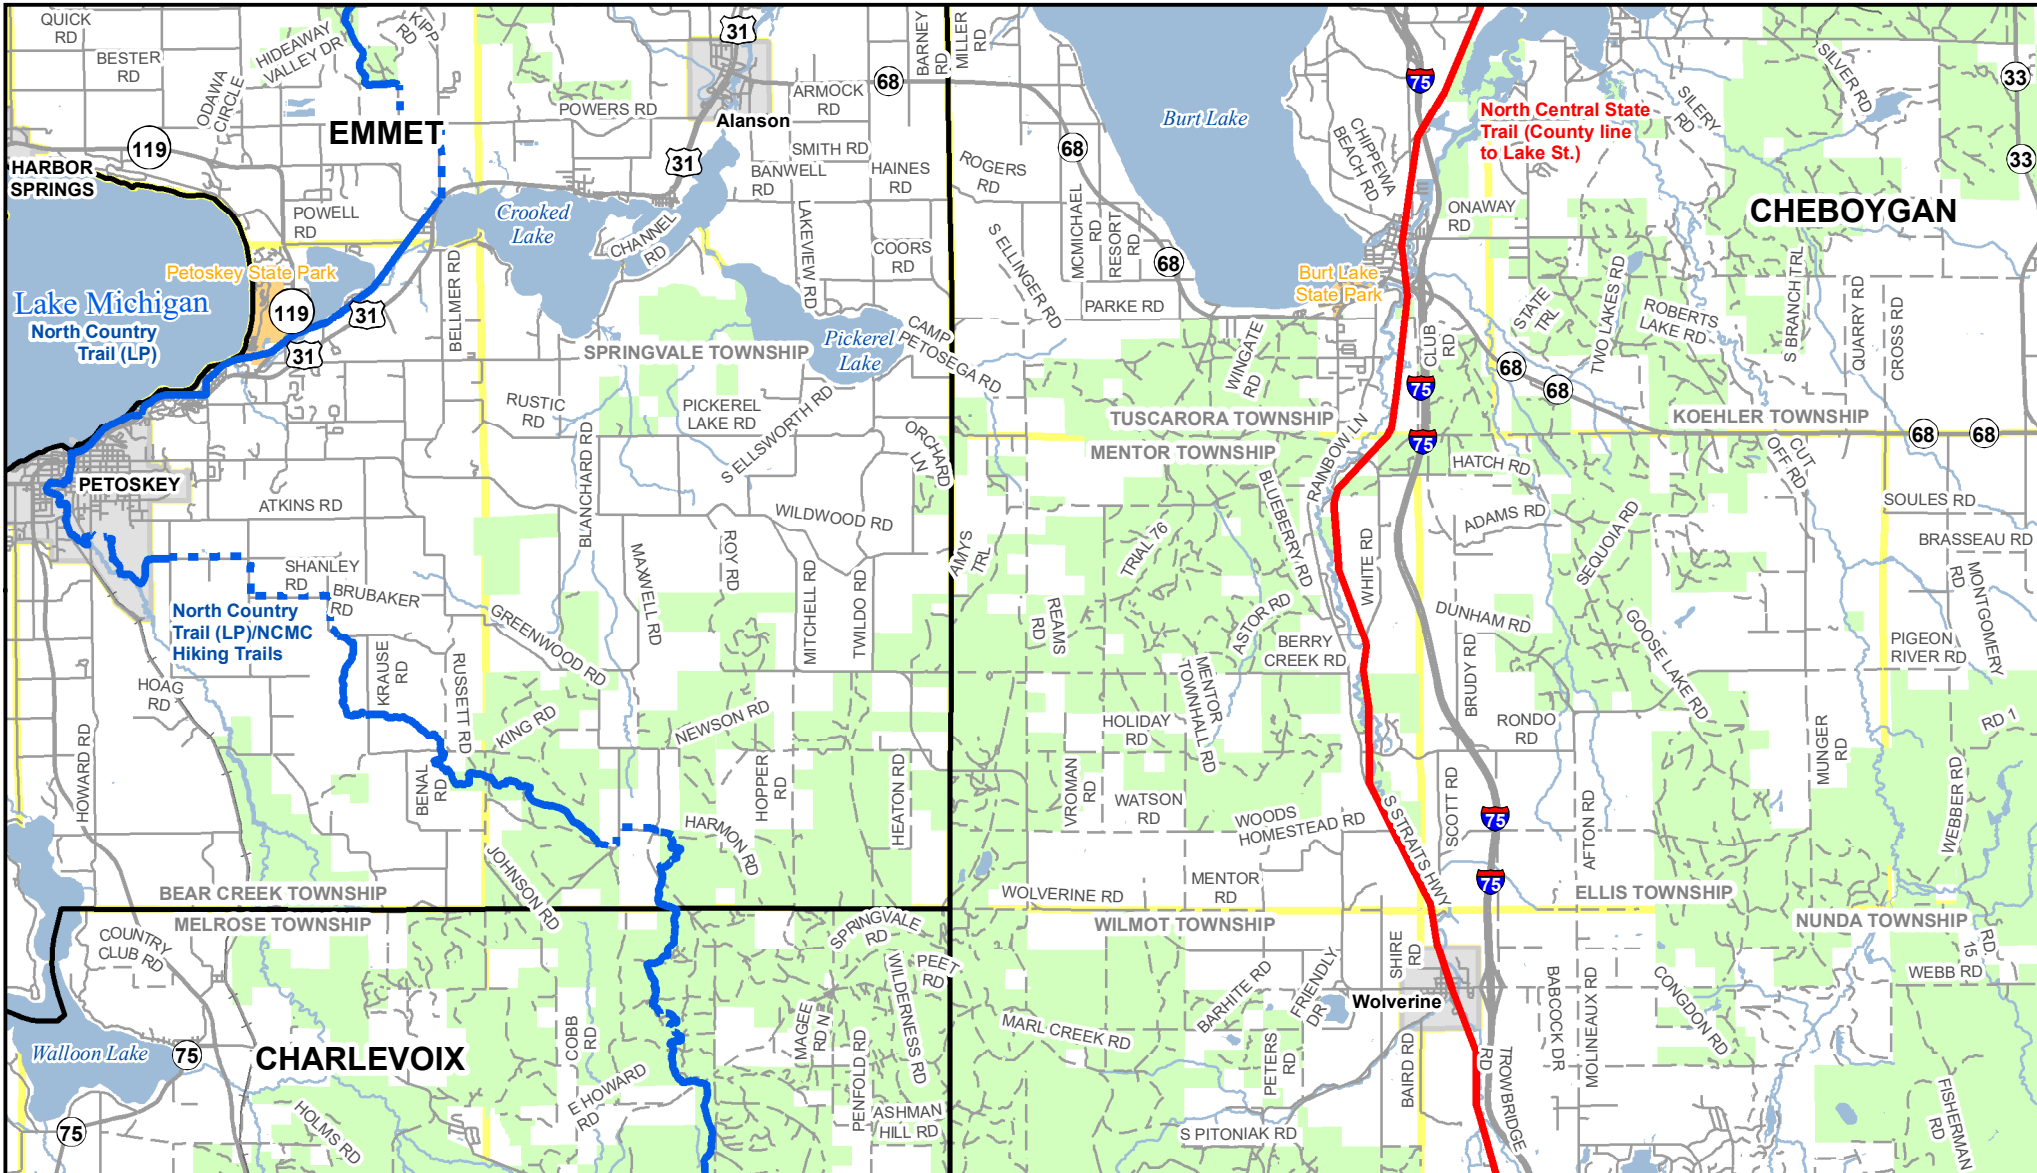

Michigan's Iron Belle Trail - Two Routes, One Great Trail

North Central State Trail - Wolverine

** The illustrated hike and bicycle trail connections will rely upon partnership opportunities. **

December 2019
Michigan Department of Natural Resources
Forest Resources Division
Resource Assessment Section

Iron Belle Trail

- Hiking - Existing Trail
- - - Hiking - Proposed Trail
- Biking - Existing Trail
- Railroad

- Paved Road
- Gravel or Dirt Road
- River
- Lake
- Land Ownership
- State Land

- City or Village
- Township
- County