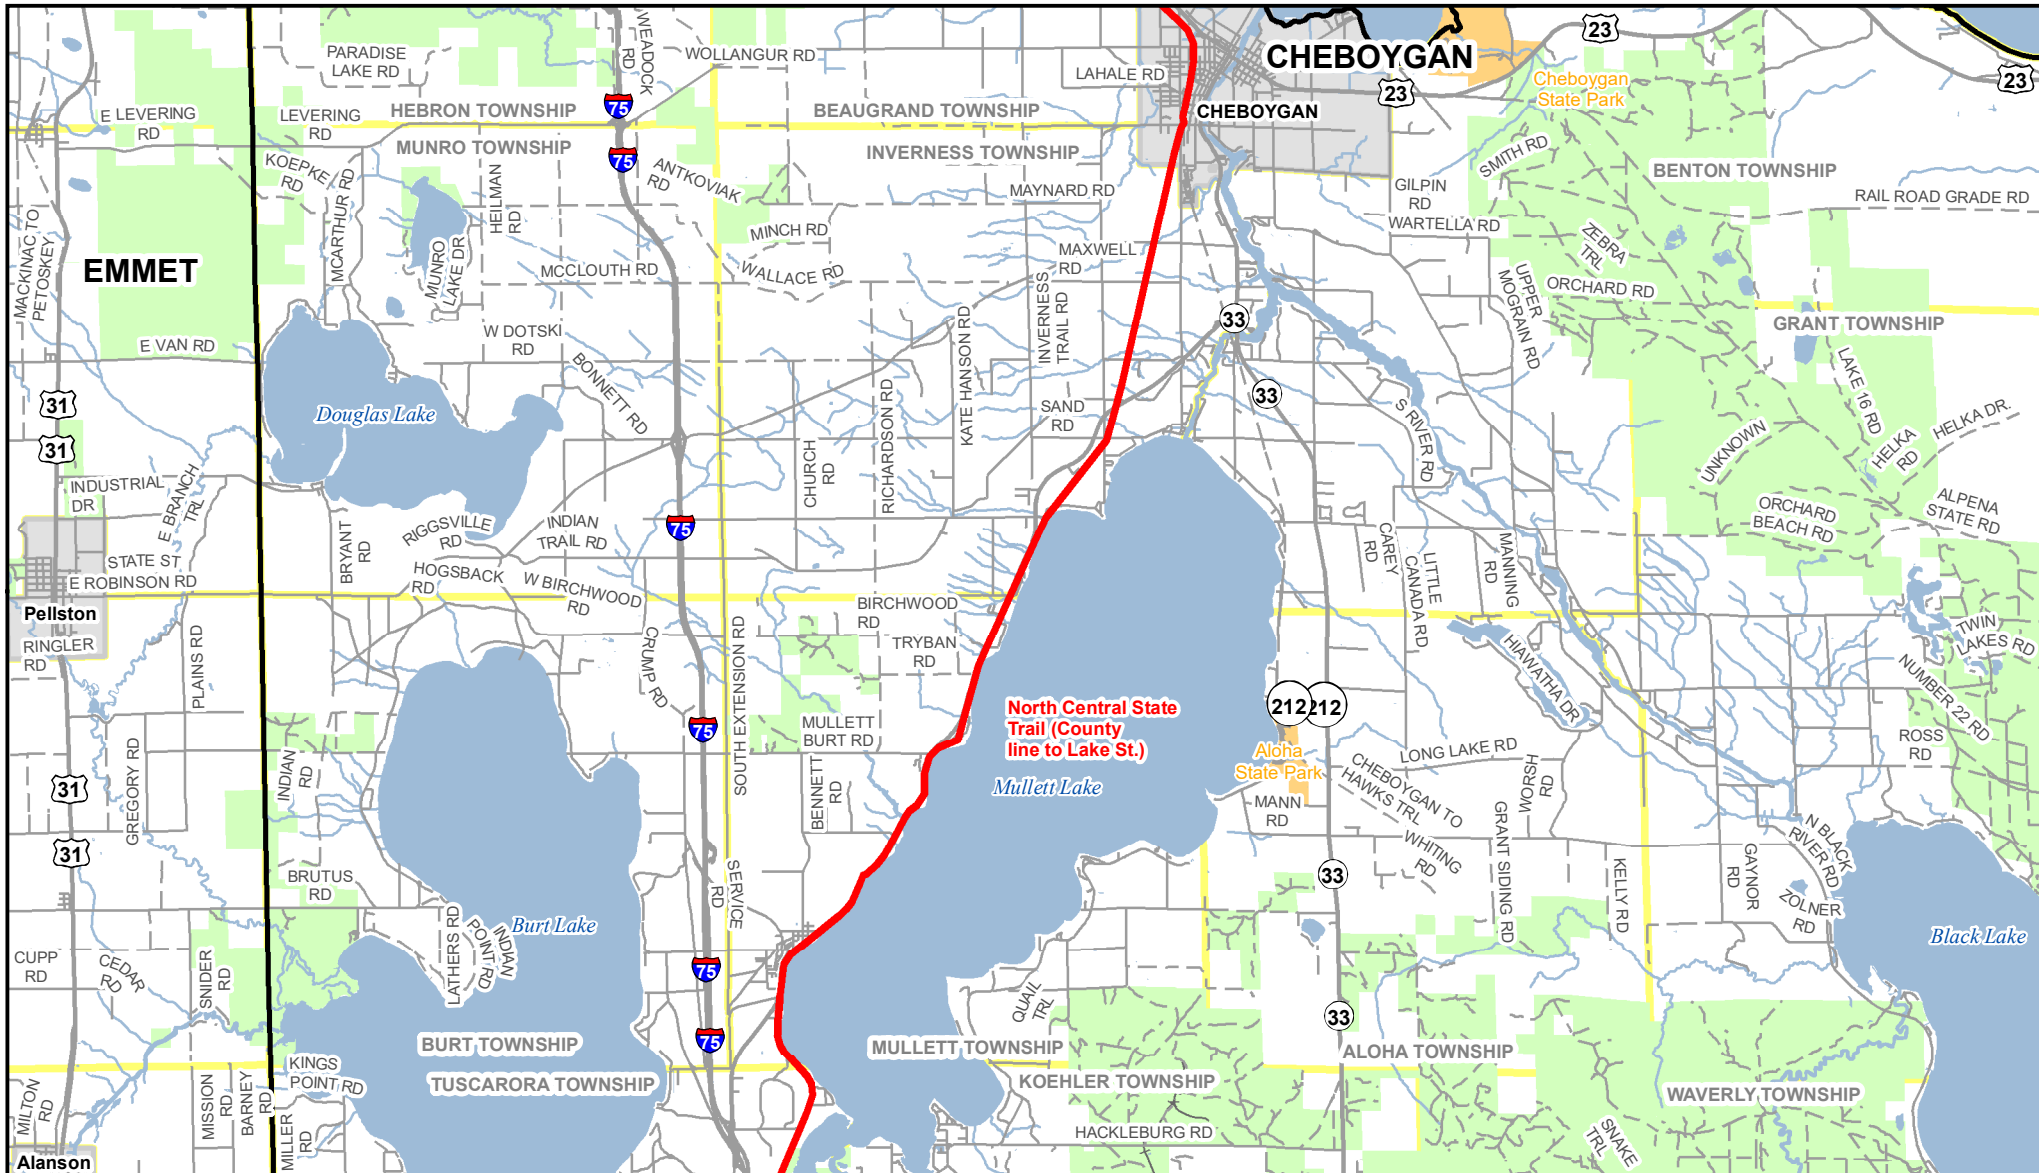

Michigan's Iron Belle Trail - Two Routes, One Great Trail

North Central State Trail - Cheboygan

**** The illustrated hike and bicycle trail connections will rely upon partnership opportunities. ****

December 2019
Michigan Department of Natural Resources
Forest Resources Division
Resource Assessment Section

- | | | |
|---------------------------|-------------------|----------|
| Iron Belle Trail | — River | □ County |
| — Biking - Existing Trail | ■ Lake | |
| — Railroad | ■ Land Ownership | |
| — Highway | ■ State Land | |
| — Paved Road | ■ City or Village | |
| — Gravel or Dirt Road | ■ Township | |