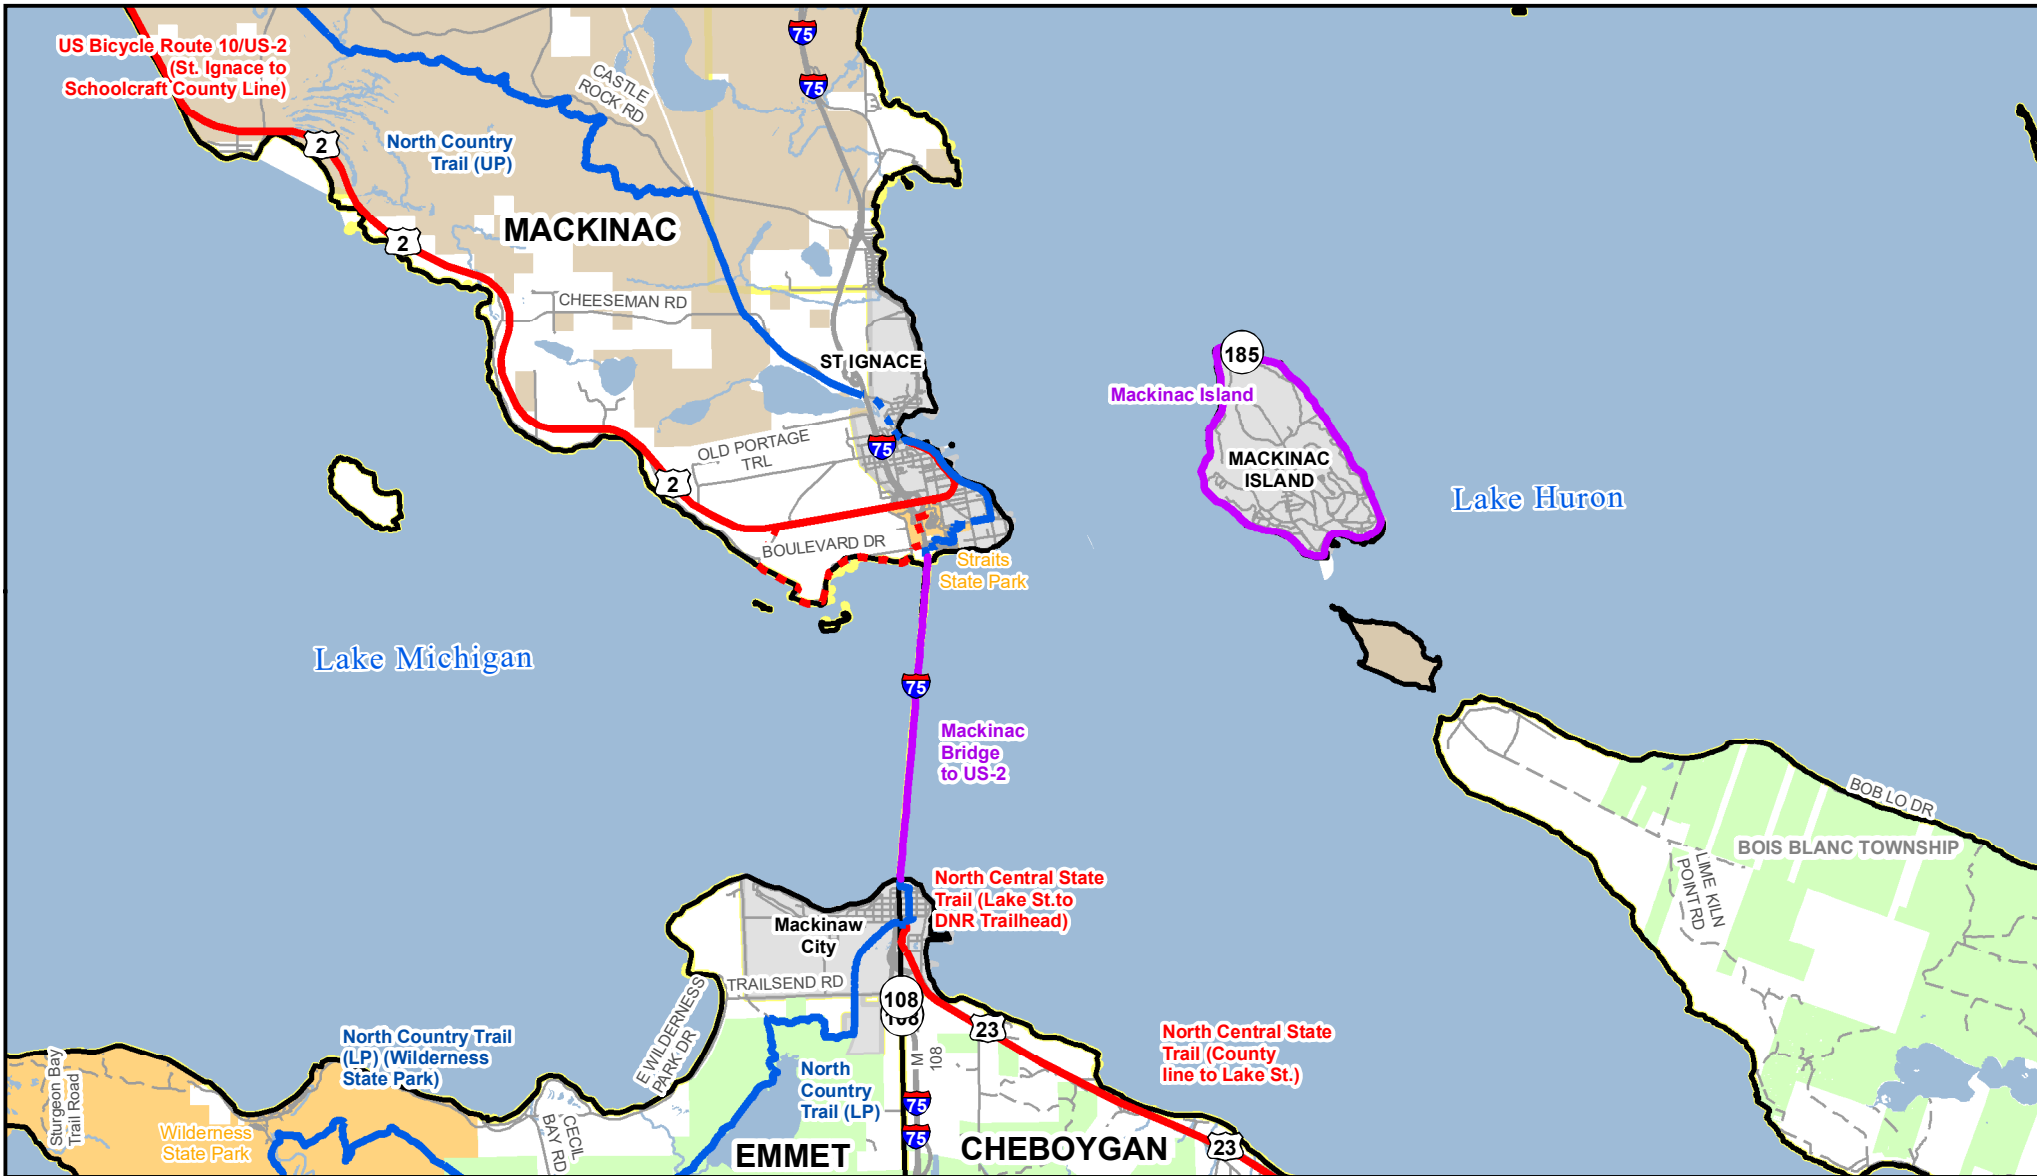

Michigan's Iron Belle Trail - Two Routes, One Great Trail

North Central State Trail - Mackinaw City - Mackinaw Island - St. Ignace - US Bicycle Route 10

** The illustrated hike and bicycle trail connections will rely upon partnership opportunities. **

December 2019
Michigan Department of Natural Resources
Forest Resources Division
Resource Assessment Section

Iron Belle Trail

- Hiking - Existing Trail
- - - Hiking - Proposed Trail
- Biking - Existing Trail
- - - Biking - Proposed Trail

- Hiking-Biking - Existing Trail
- Highway
- Paved Road
- - - Gravel or Dirt Road
- River
- Lake

- Land Ownership
- State Land
- Federal Land
- City or Village
- Township
- County