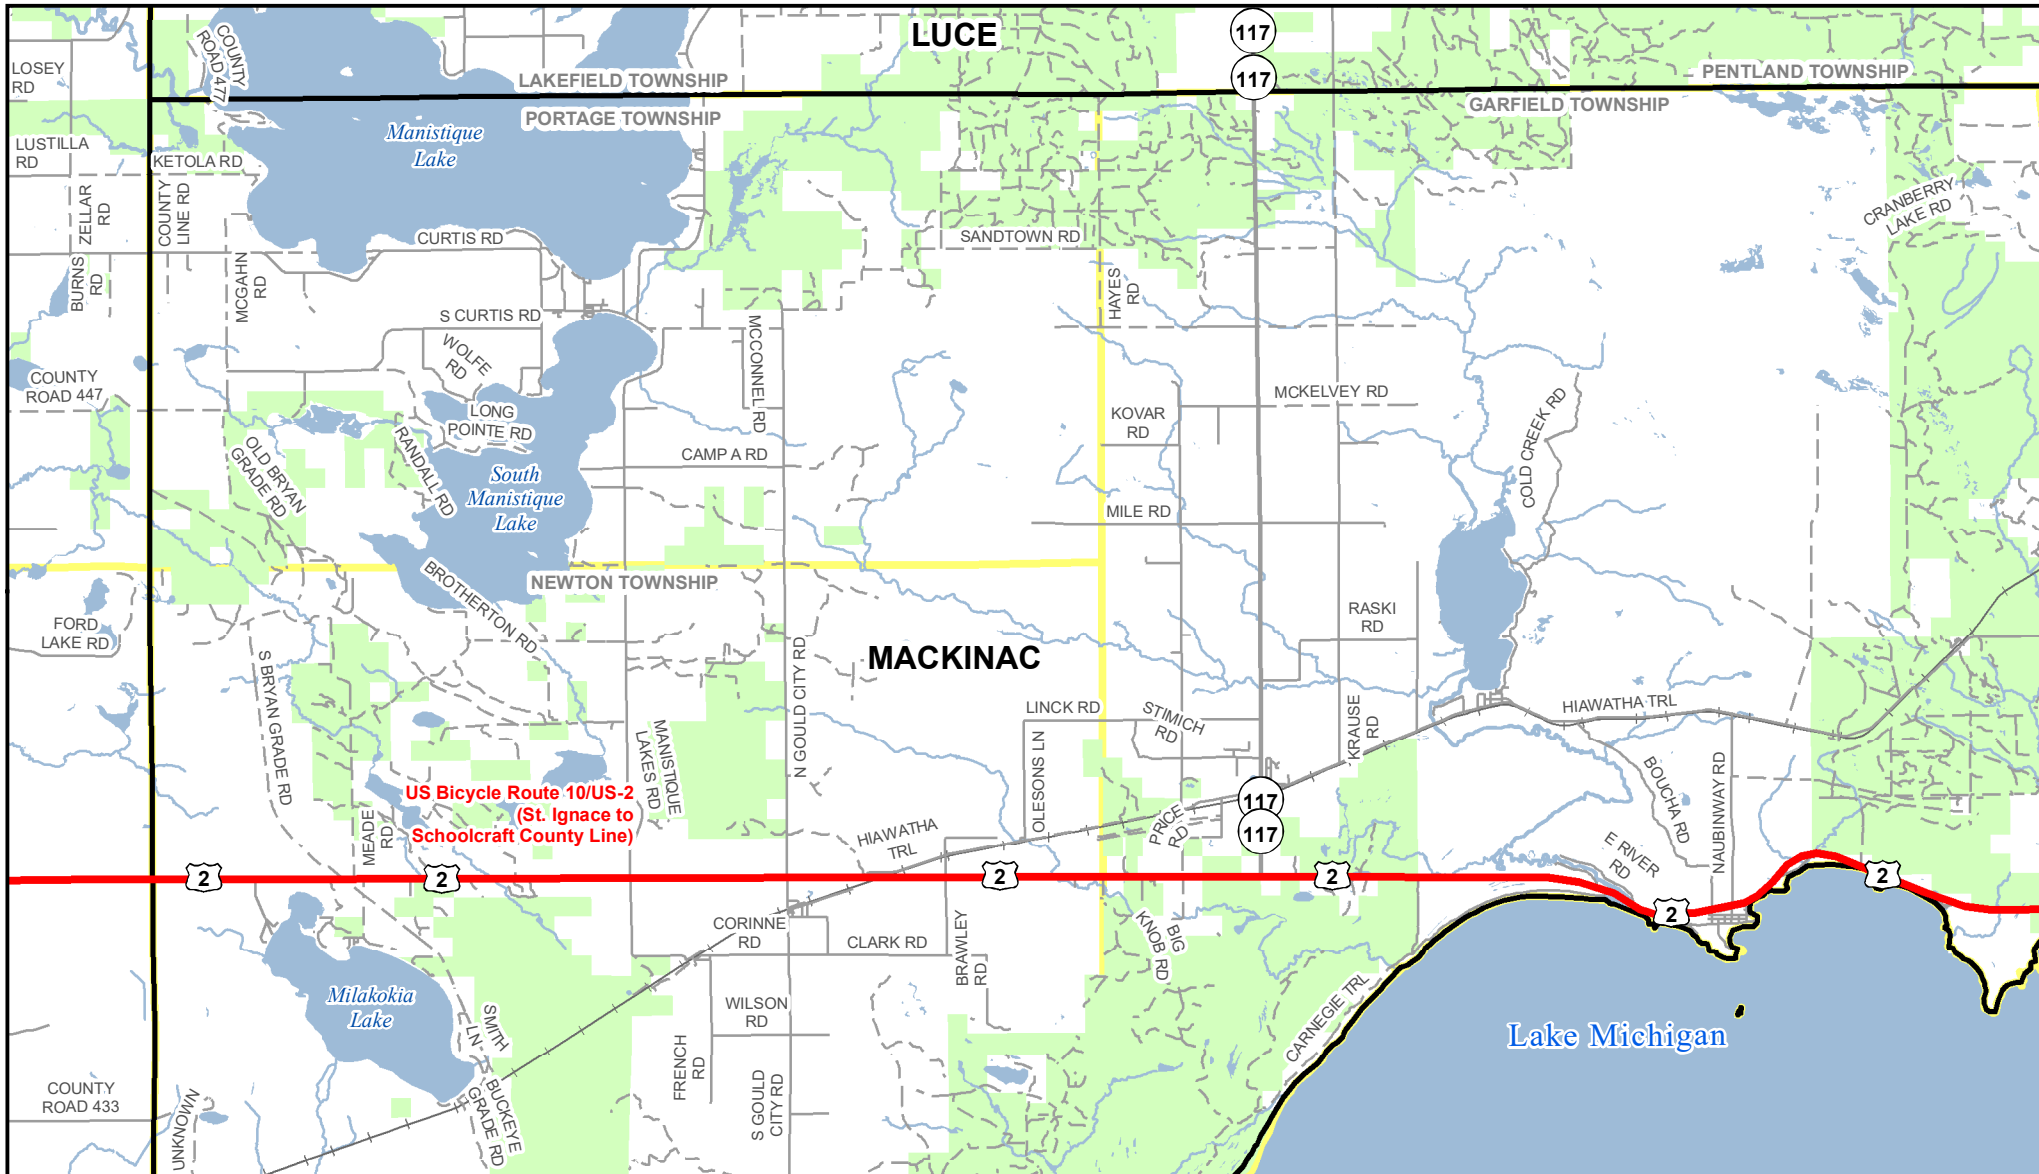

Michigan's Iron Belle Trail - Two Routes, One Great Trail

US Bicycle Route 10 on US-2, Mackinac County

**** The illustrated hike and bicycle trail connections will rely upon partnership opportunities. ****

December 2019
Michigan Department of Natural Resources
Forest Resources Division
Resource Assessment Section

- | | |
|--|--------------|
| Iron Belle Trail | — River |
| — Biking - Existing Trail | ■ Lake |
| —+— Railroad | ■ State Land |
| — Highway | ■ Township |
| — Paved Road | ■ County |
| --- Gravel or Dirt Road | |