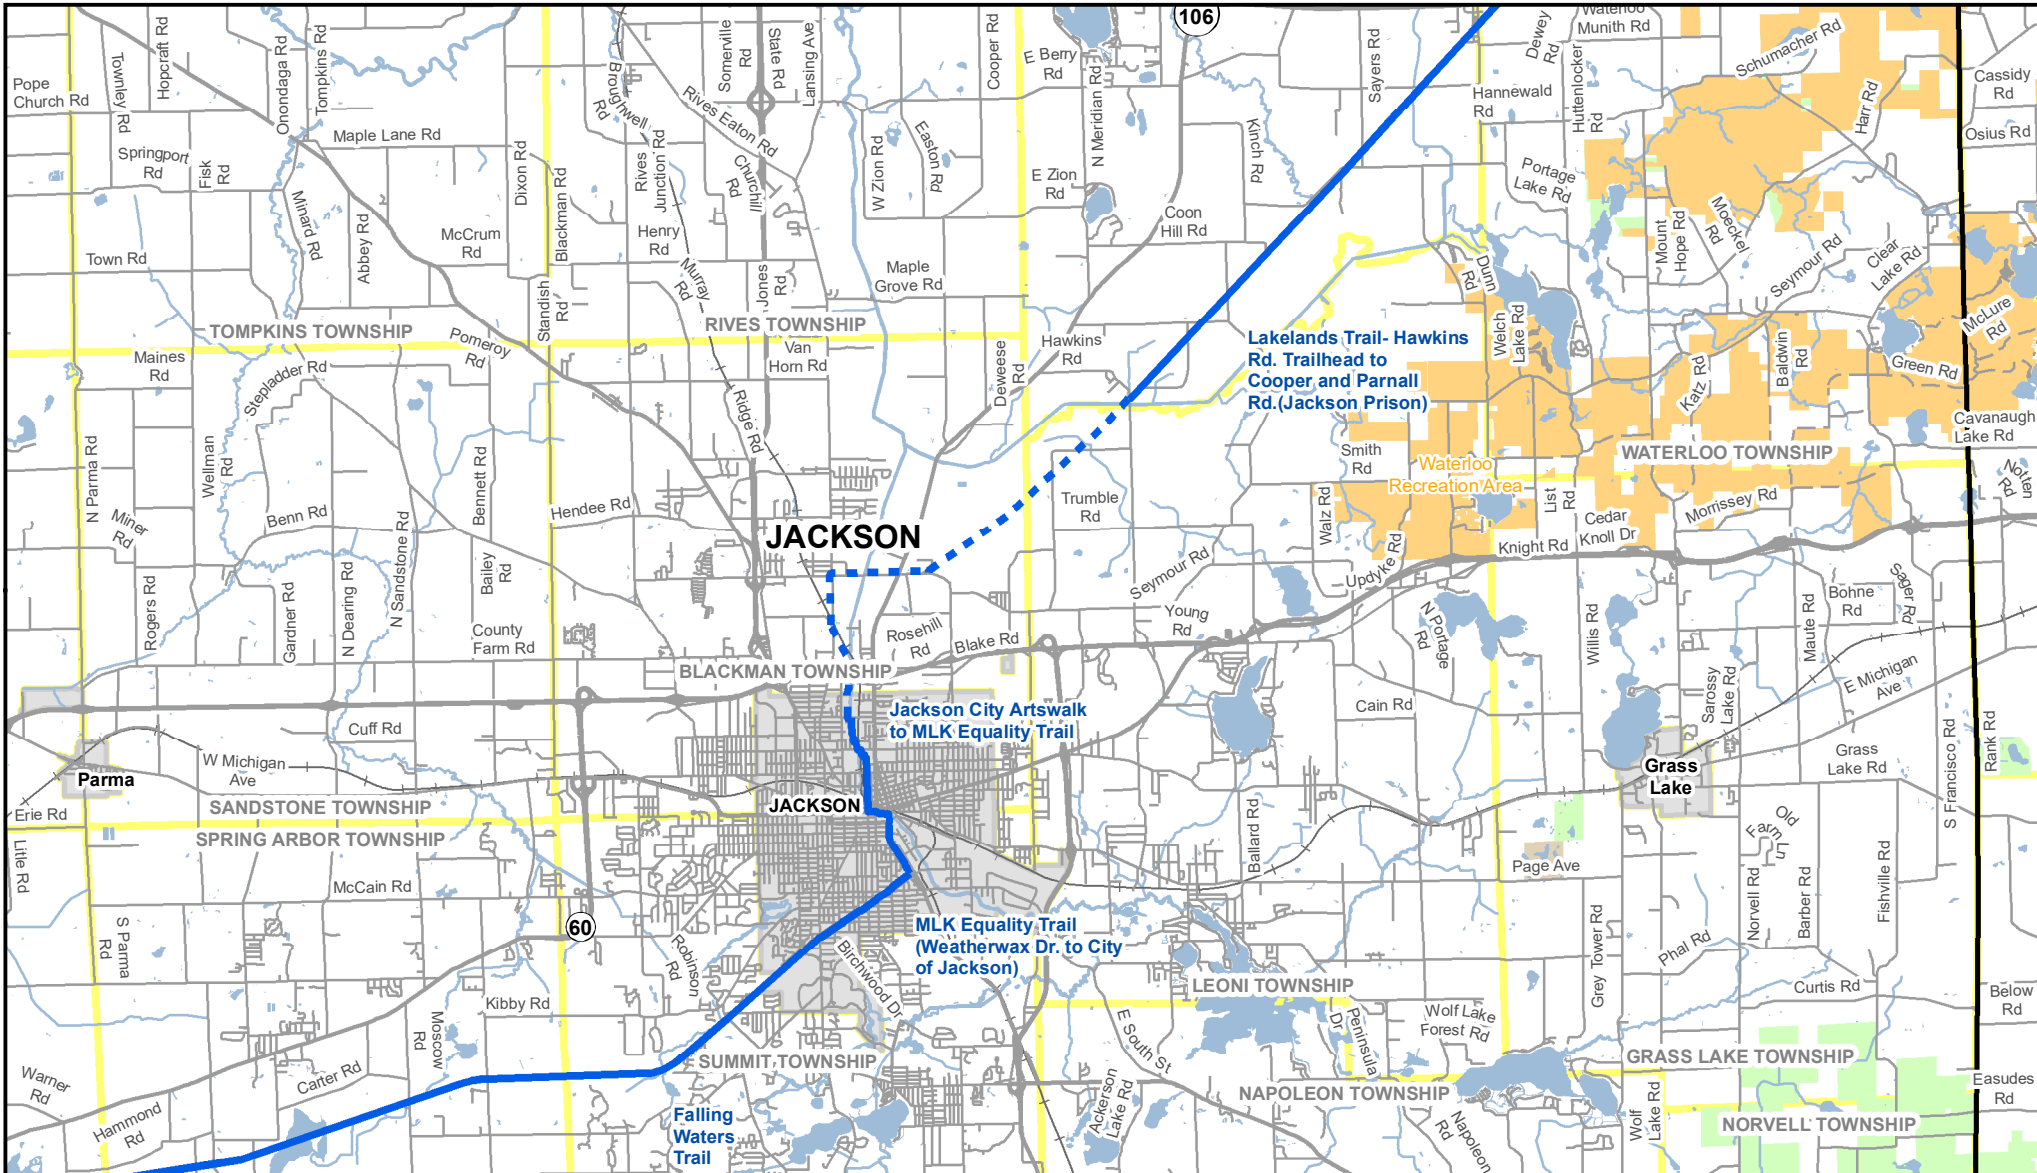

Michigan's Iron Belle Trail - Two Routes, One Great Trail

Falling Waters Trail - Jackson - Lakeland Trail

**** The illustrated hike and bicycle trail connections will rely upon partnership opportunities. ****

December 2019
Michigan Department of Natural Resources
Forest Resources Division
Resource Assessment Section

- | | | |
|-------------------------------|-----------------------|-------------------|
| Iron Belle Trail | — Gravel or Dirt Road | ■ City or Village |
| — Hiking - Existing Trail | — River | ■ Township |
| - - - Hiking - Proposed Trail | ■ Lake | ■ County |
| — Railroad | ■ Land Ownership | |
| — Highway | ■ State Land | |
| — Paved Road | ■ Federal Land | |