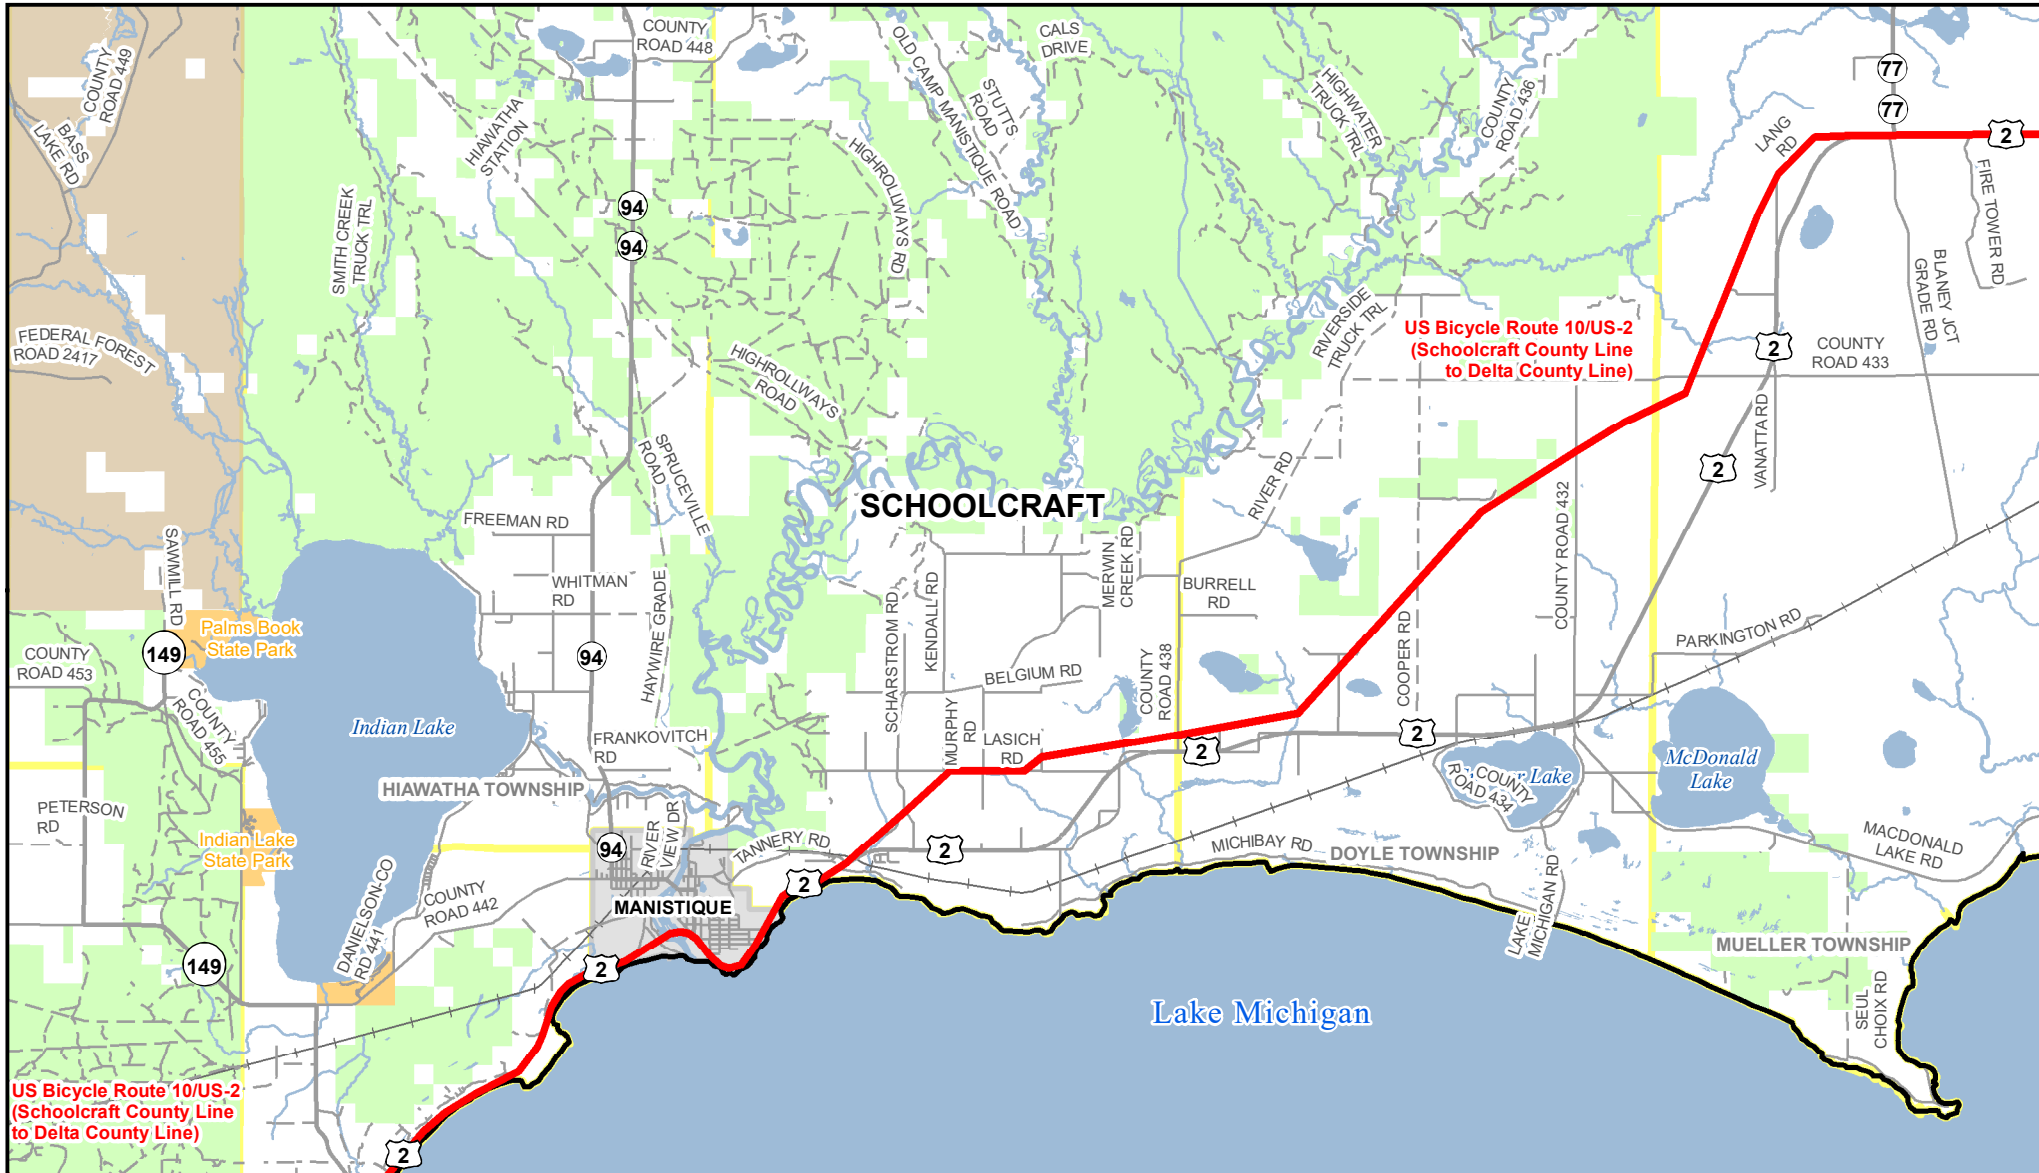

# Michigan's Iron Belle Trail - Two Routes, One Great Trail

## US Bicycle Route 10 on US-2, Schoolcraft County - Manistique

\*\* The illustrated hike and bicycle trail connections will rely upon partnership opportunities. \*\*

December 2019  
Michigan Department of Natural Resources  
Forest Resources Division  
Resource Assessment Section

- |                         |                 |          |
|-------------------------|-----------------|----------|
| <b>Iron Belle Trail</b> | River           | Township |
| Biking - Existing Trail | Lake            | County   |
| Railroad                | Land Ownership  |          |
| Highway                 | State Land      |          |
| Paved Road              | Federal Land    |          |
| Gravel or Dirt Road     | City or Village |          |