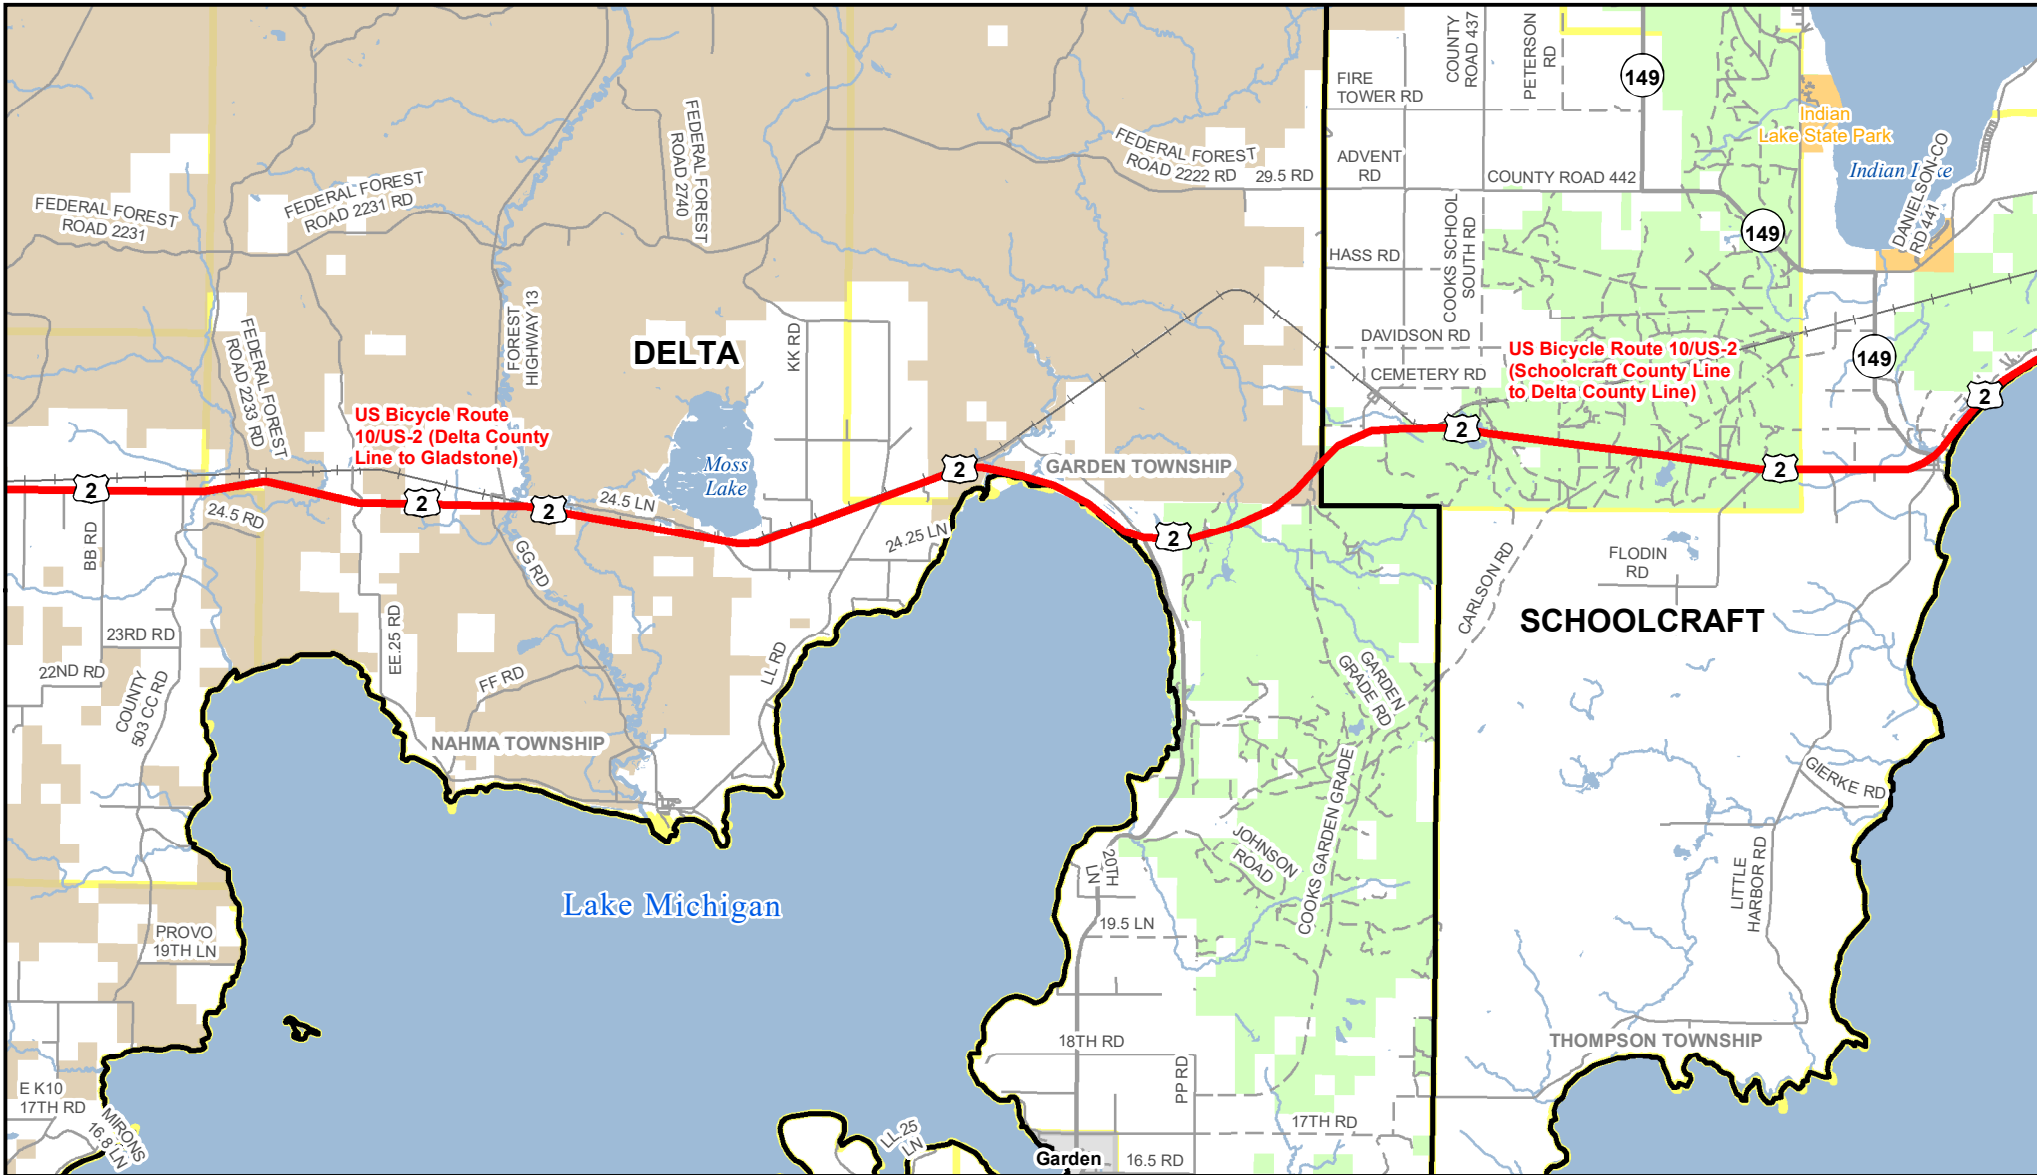

Michigan's Iron Belle Trail - Two Routes, One Great Trail

US Bicycle Route 10 on US-2, Schoolcraft and Delta Counties

**** The illustrated hike and bicycle trail connections will rely upon partnership opportunities. ****

December 2019
Michigan Department of Natural Resources
Forest Resources Division
Resource Assessment Section

- Iron Belle Trail**
- Biking - Existing Trail
- Railroad
- Highway
- Paved Road
- Gravel or Dirt Road
- River
- Lake
- Land Ownership
- State Land
- Federal Land
- Township
- County