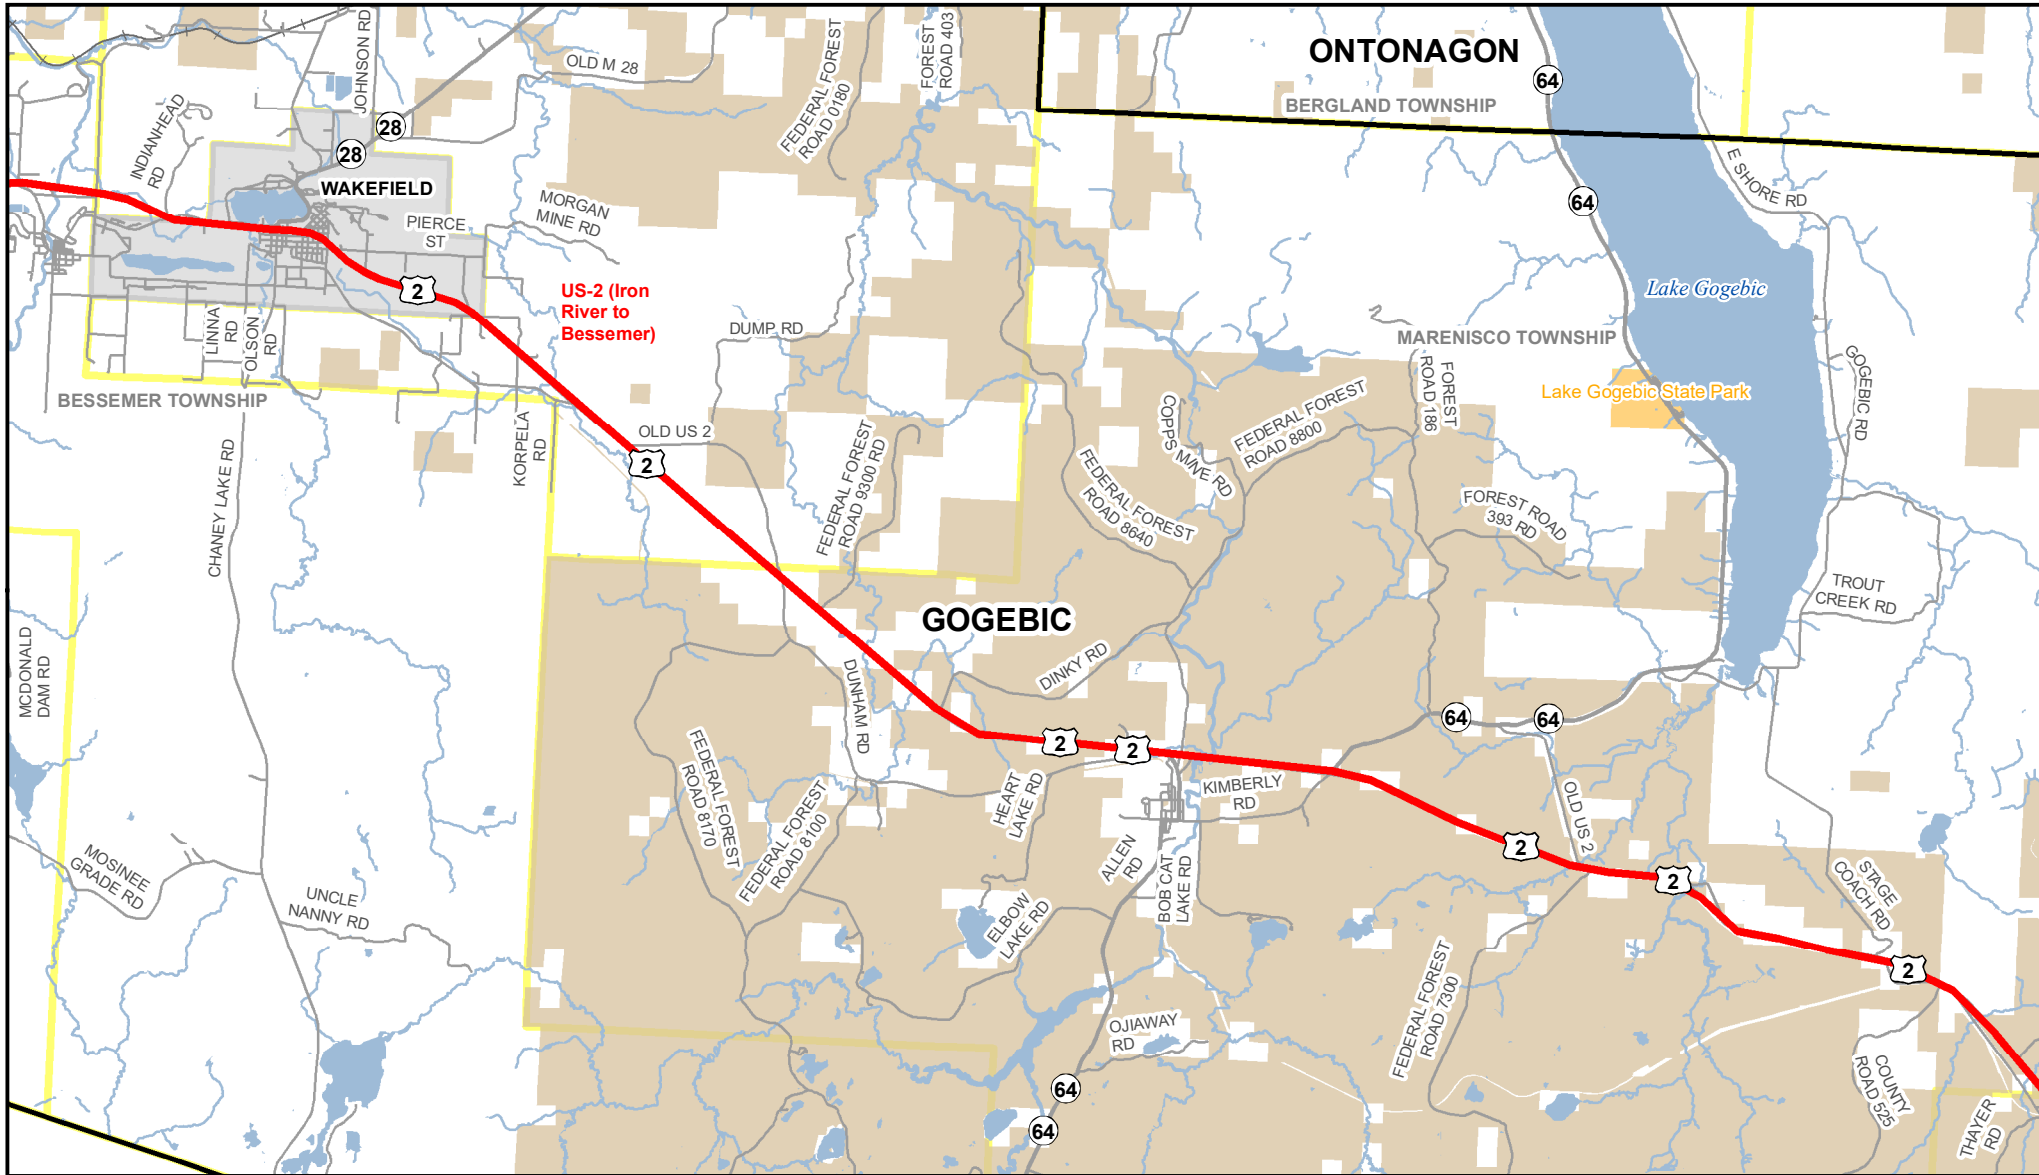

Michigan's Iron Belle Trail - Two Routes, One Great Trail

US-2 Bicycle Route, Gogebic County - Wakefield

** The illustrated hike and bicycle trail connections will rely upon partnership opportunities. **

December 2019
Michigan Department of Natural Resources
Forest Resources Division
Resource Assessment Section

Iron Belle Trail

- Biking - Existing Trail
- Railroad
- Highway
- Paved Road
- Gravel or Dirt Road

- River
- Lake
- Land Ownership
- State Land
- Federal Land
- City or Village

- Township
- County