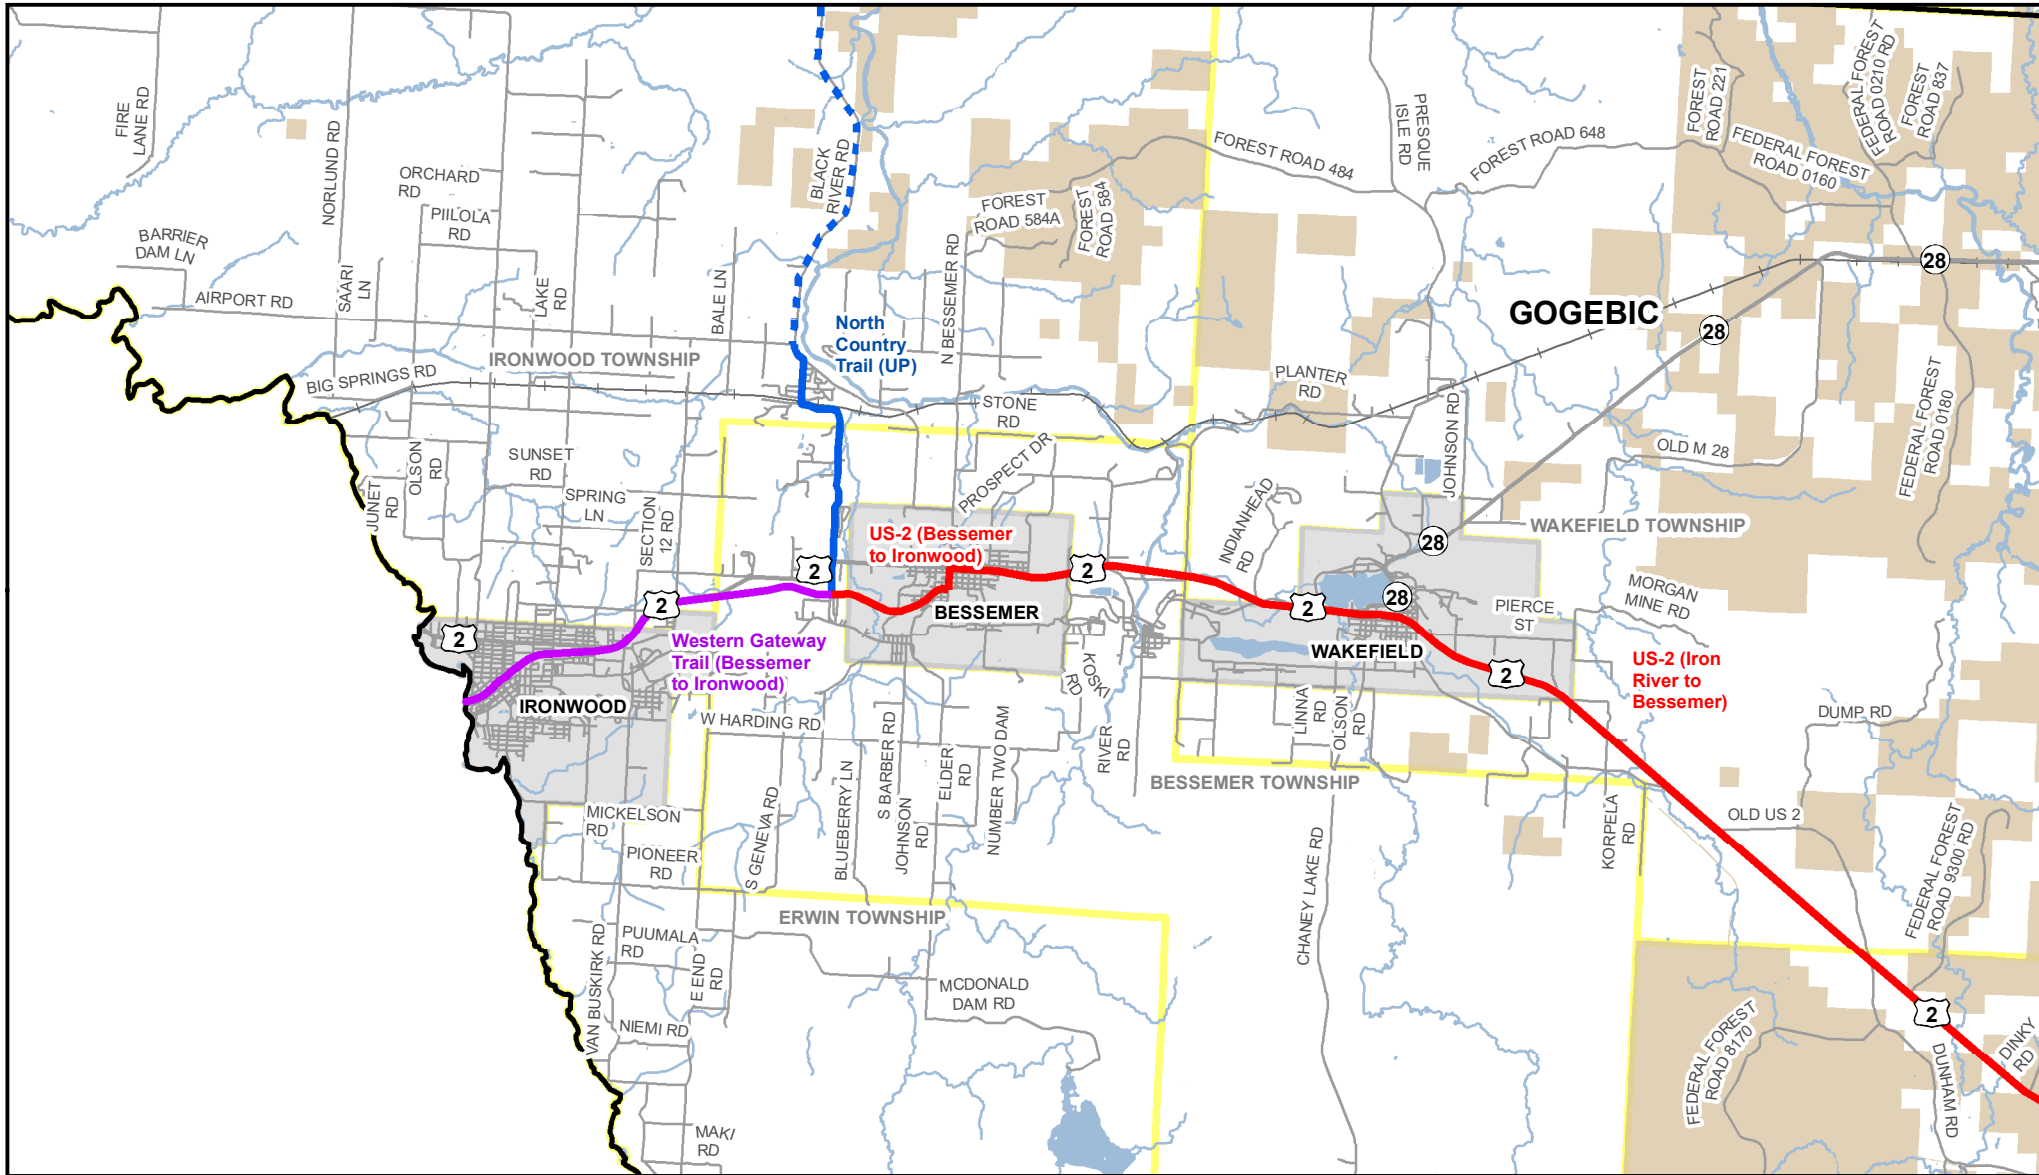

# Michigan's Iron Belle Trail - Two Routes, One Great Trail

## US-2 Bicycle Route, Gogebic County - Wakefield - Bessemer to Ironwood Multi-Use Trail

\*\* The illustrated hike and bicycle trail connections will rely upon partnership opportunities. \*\*

December 2019  
Michigan Department of Natural Resources  
Forest Resources Division  
Resource Assessment Section

### Iron Belle Trail

- Hiking - Existing Trail
- - - Hiking - Proposed Trail
- Biking - Existing Trail
- Hiking-Biking - Existing Trail
- + Railroad

- Highway
- Paved Road
- Gravel or Dirt Road
- River
- Lake
- Federal Land
- City or Village
- Township
- County