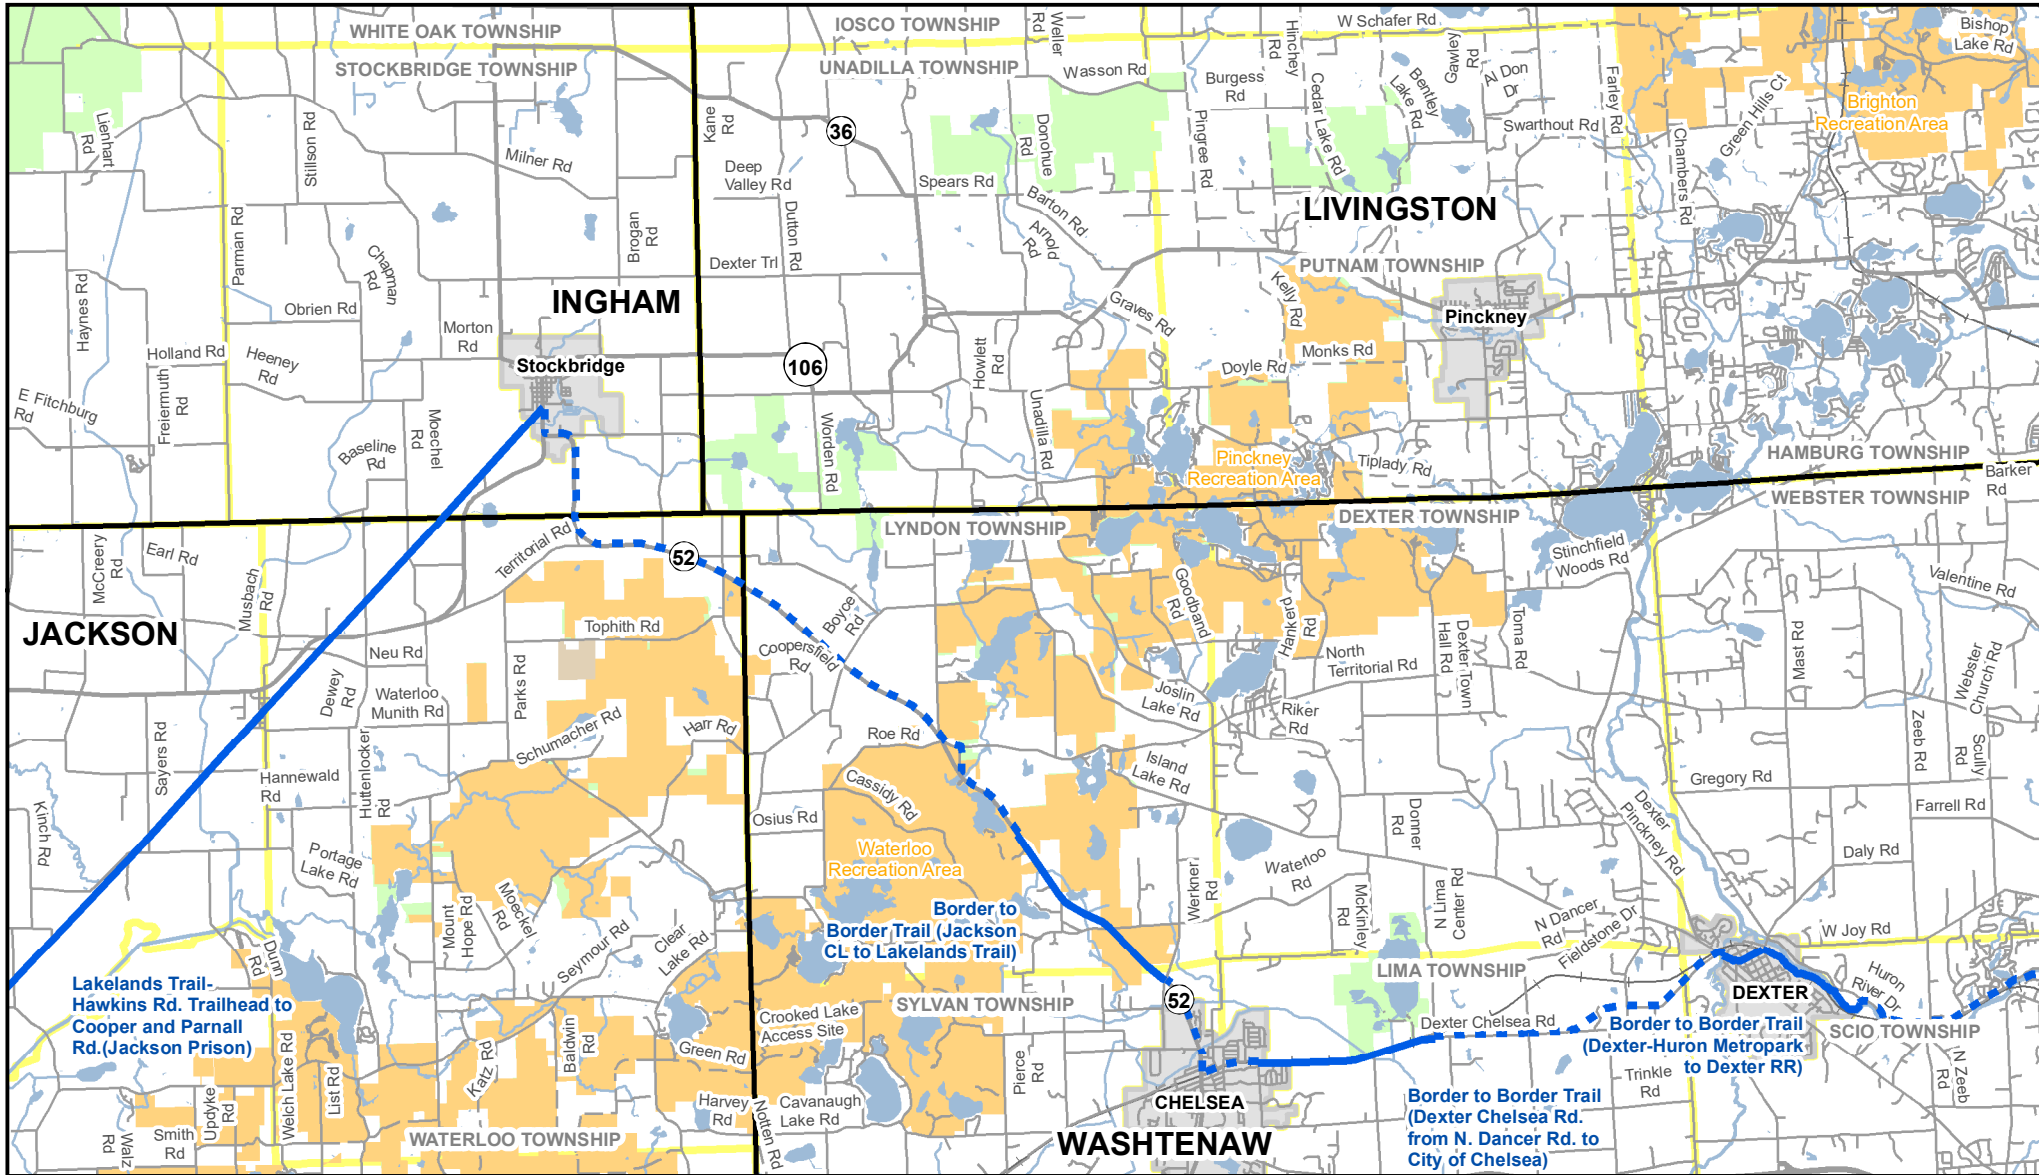

Michigan's Iron Belle Trail - Two Routes, One Great Trail

Lakeland Trail - Stockbridge - Pinckney - Border to Border Trail - Dexter

**** The illustrated hike and bicycle trail connections will rely upon partnership opportunities. ****

December 2019
Michigan Department of Natural Resources
Forest Resources Division
Resource Assessment Section

Iron Belle Trail

- Hiking - Existing Trail
- - - Hiking - Proposed Trail
- + Railroad
- Highway
- Paved Road

- Gravel or Dirt Road
- River
- Lake
- Land Ownership
- State Land
- Federal Land
- City or Village
- Township
- County