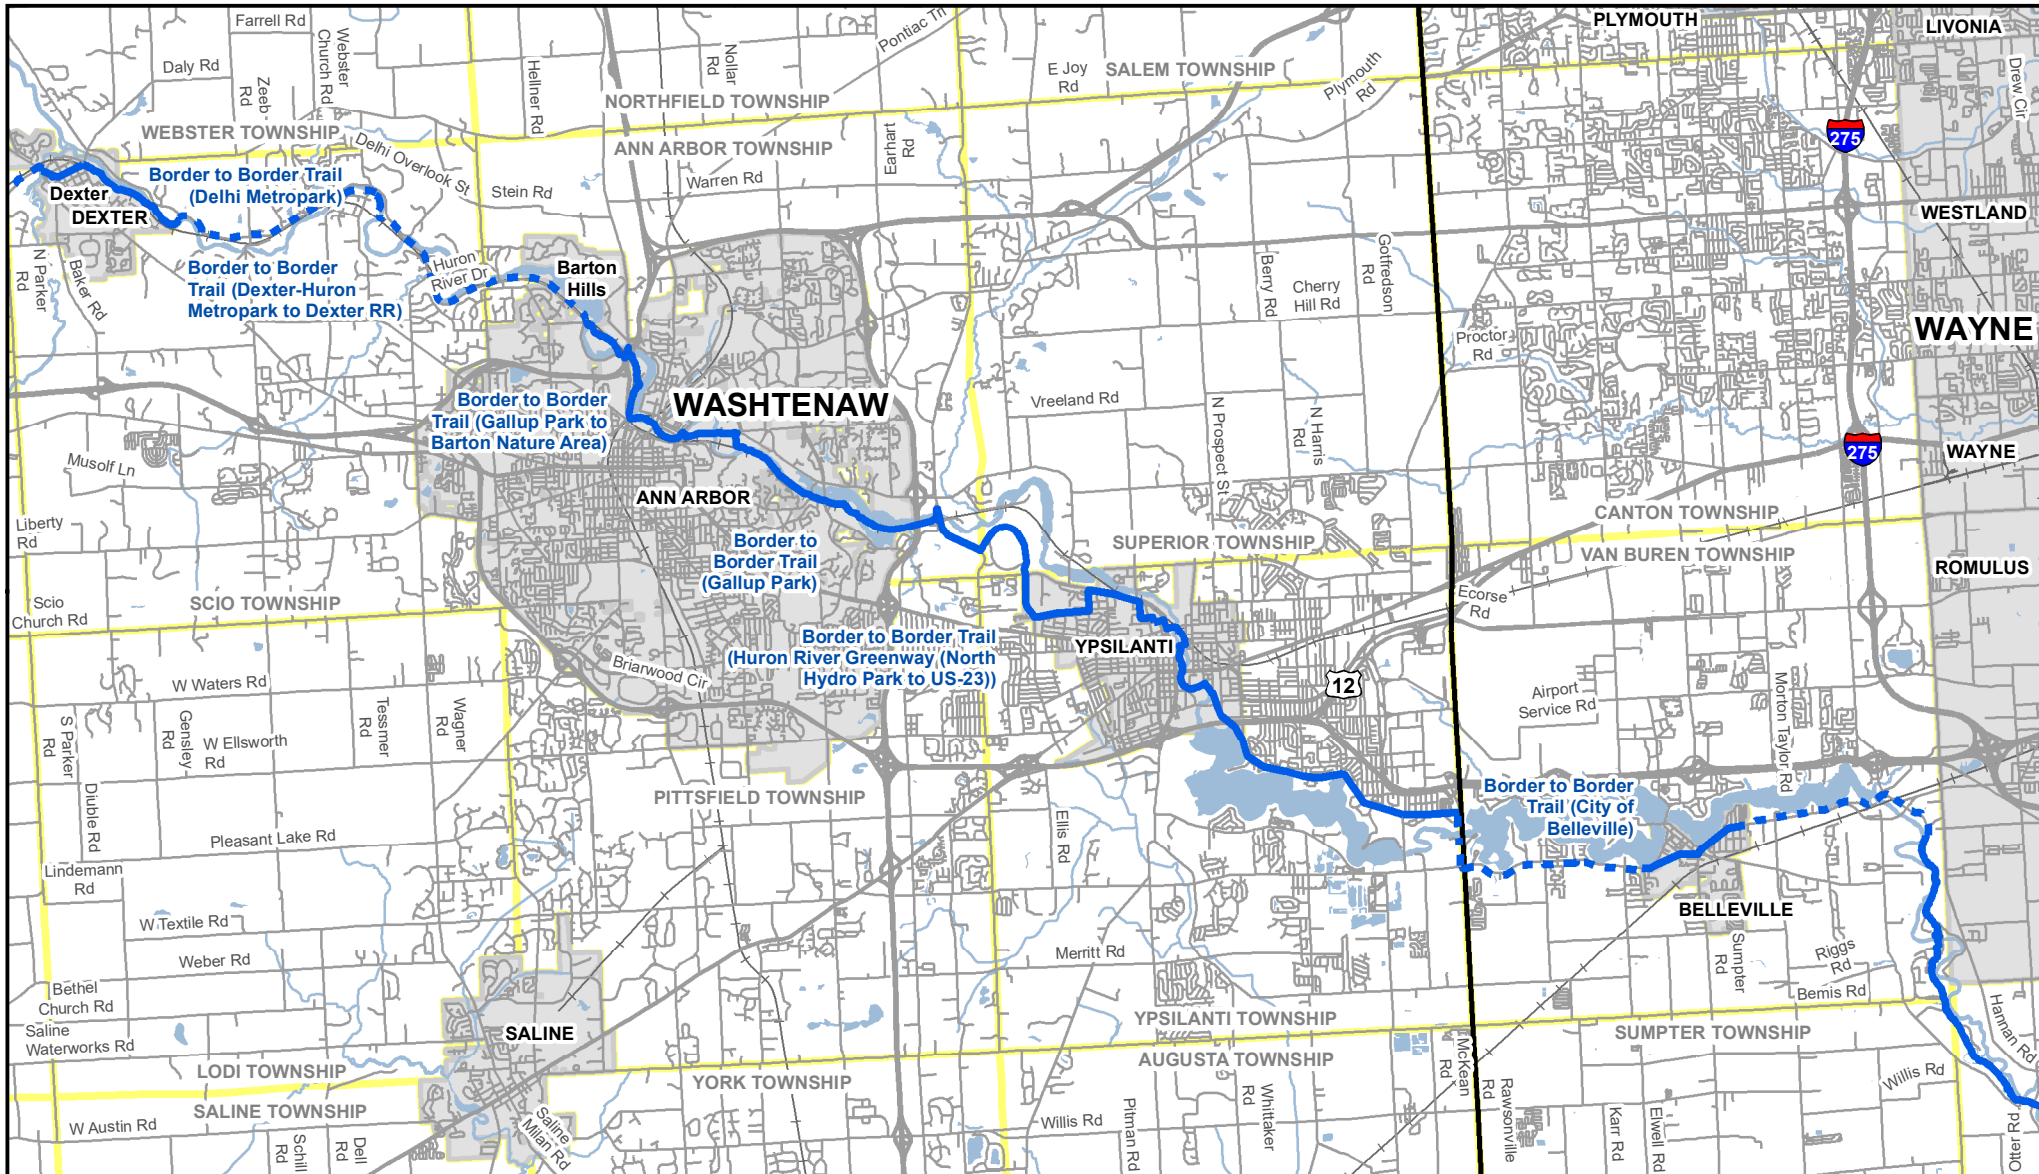

Michigan's Iron Belle Trail - Two Routes, One Great Trail

Dexter - Border to Border Trail - Ann Arbor - Ypsilanti - Belleville

** The illustrated hike and bicycle trail connections will rely upon partnership opportunities. **

December 2019
Michigan Department of Natural Resources
Forest Resources Division
Resource Assessment Section

Iron Belle Trail

- Hiking - Existing Trail
- Hiking - Proposed Trail
- Railroad
- Highway
- Paved Road
- River
- Lake
- City or Village
- Township
- County