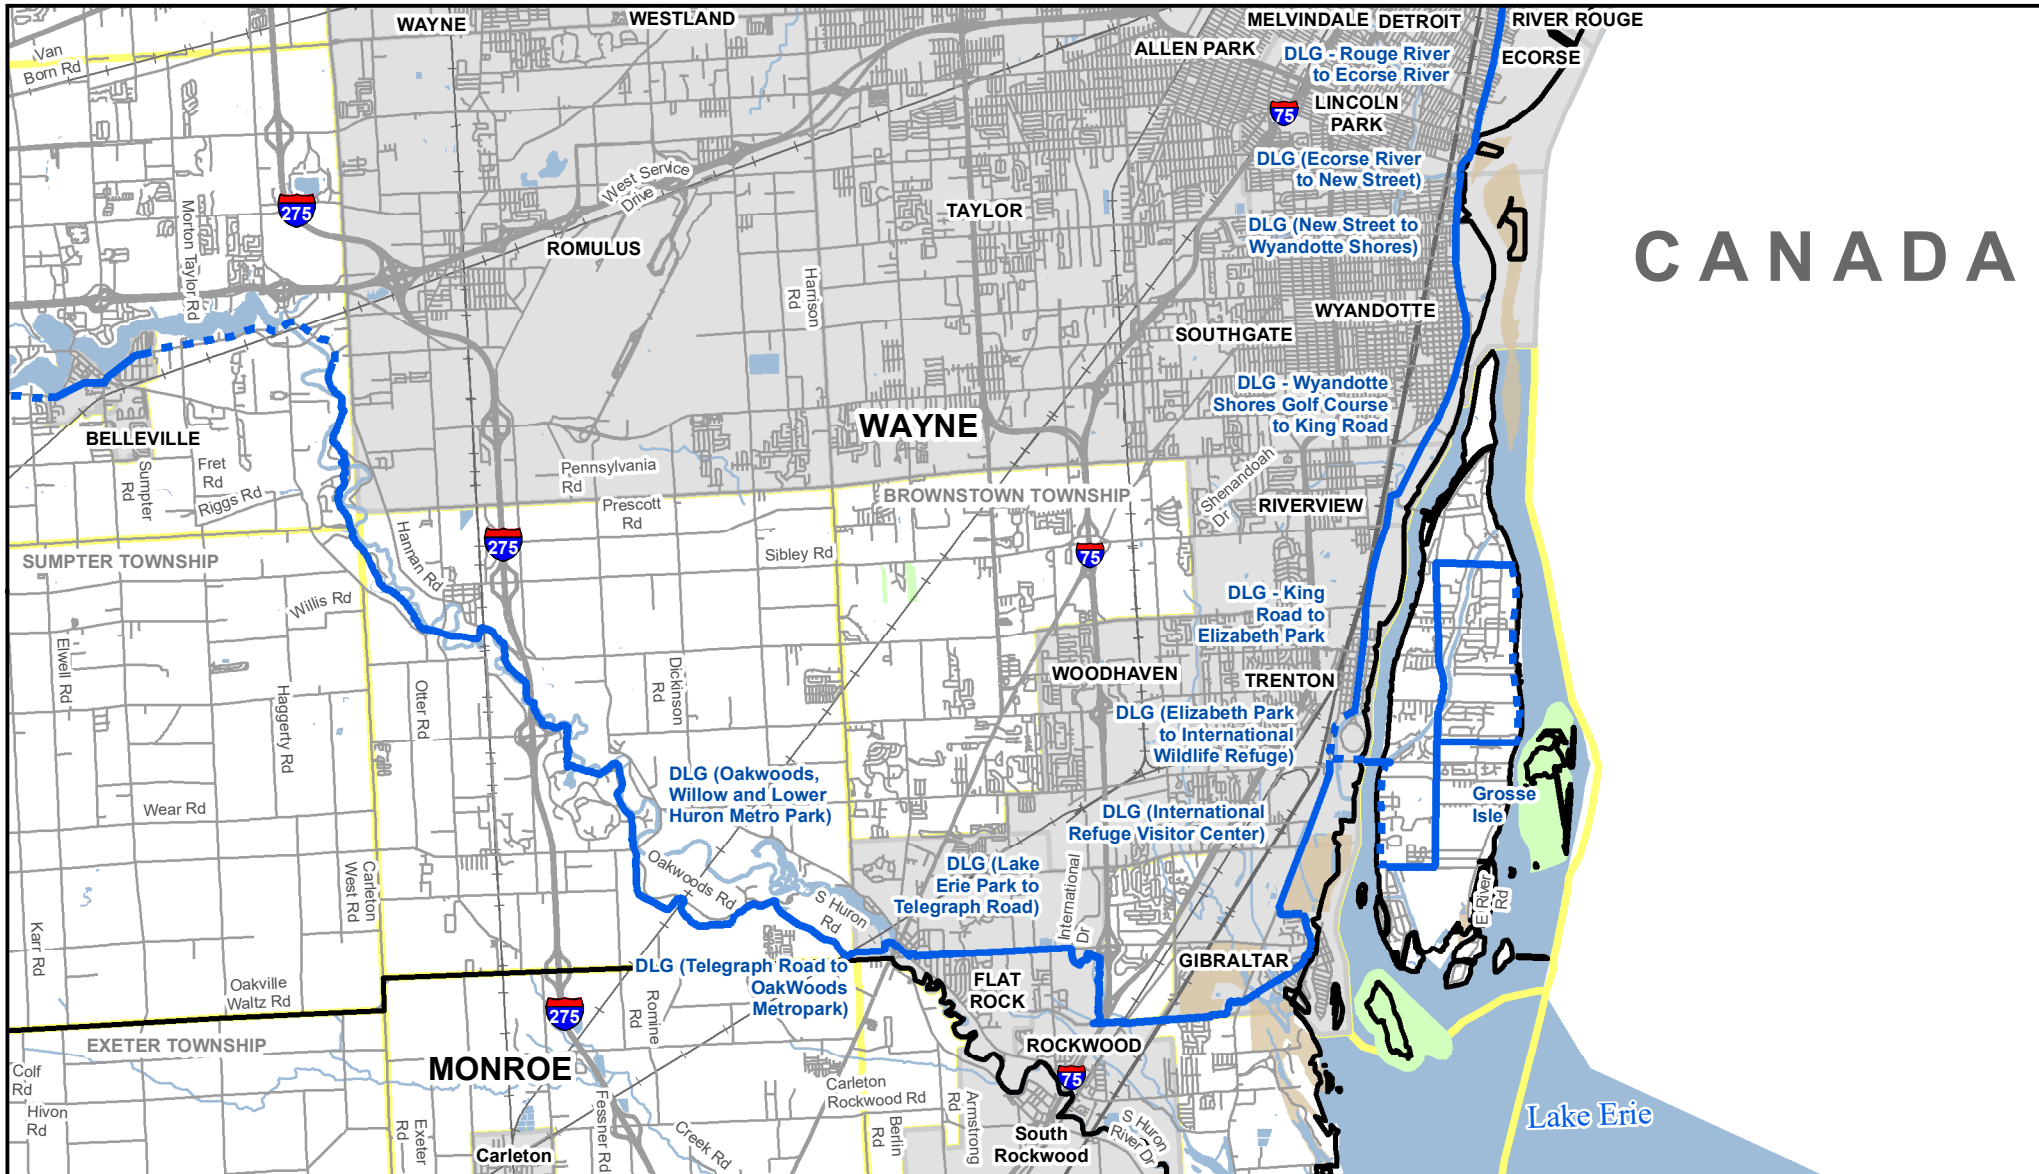

Michigan's Iron Belle Trail - Two Routes, One Great Trail

Belleville - Border to Border Trail - Elizabeth Park - Grosse Ile - Ecorse

** The illustrated hike and bicycle trail connections will rely upon partnership opportunities. **

December 2019
Michigan Department of Natural Resources
Forest Resources Division
Resource Assessment Section

Iron Belle Trail

- Hiking - Existing Trail
- - - Hiking - Proposed Trail
- + Railroad
- Highway
- Paved Road

- River
- Lake
- State Land
- Federal Land
- City or Village
- Township

County