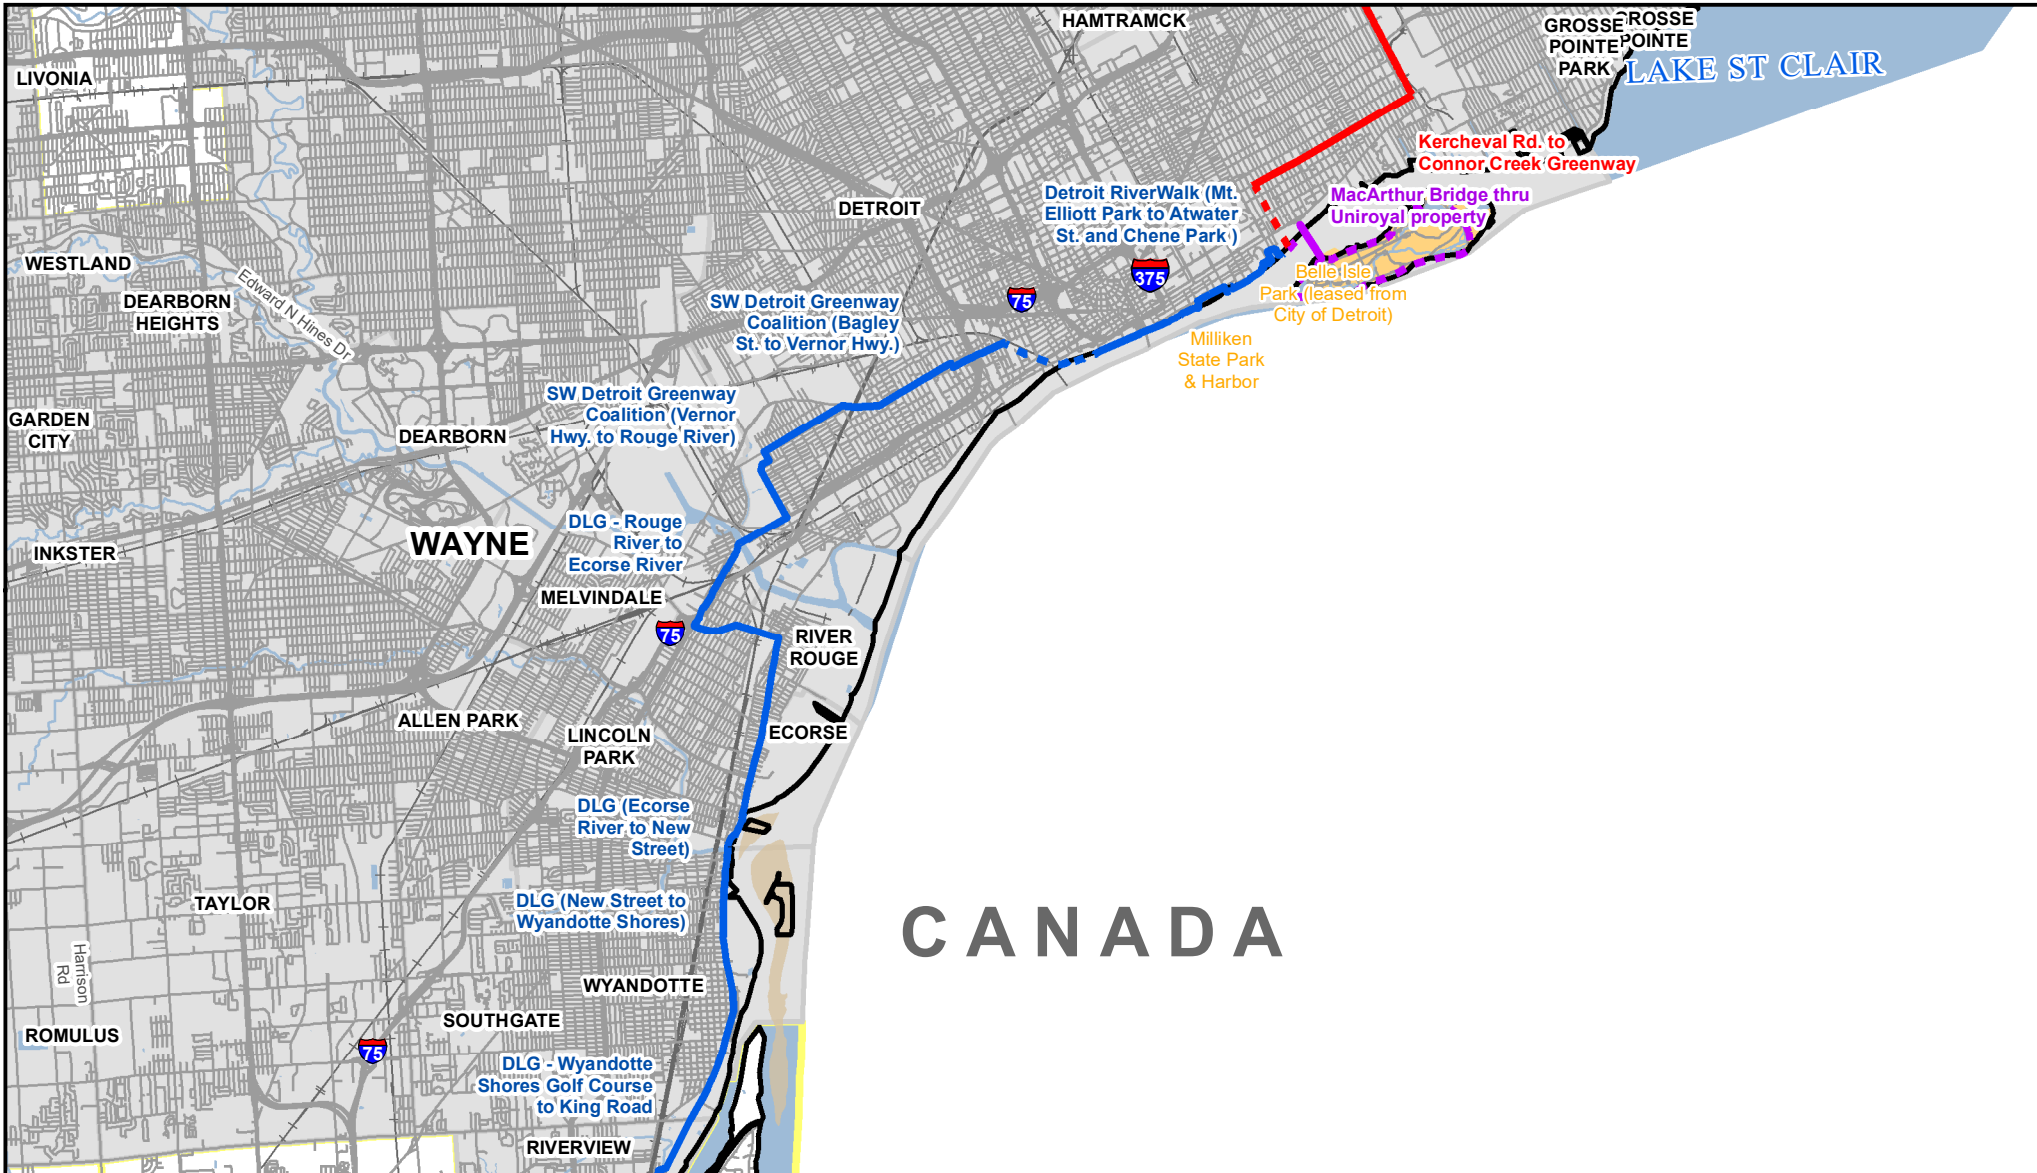

Michigan's Iron Belle Trail - Two Routes, One Great Trail

Elizabeth Park - Grosse Ile - Ecorse - Belle Isle

** The illustrated hike and bicycle trail connections will rely upon partnership opportunities. **

December 2019
Michigan Department of Natural Resources
Forest Resources Division
Resource Assessment Section

Iron Belle Trail

- Hiking - Existing Trail
- - Hiking - Proposed Trail
- Biking - Existing Trail
- - Biking - Proposed Trail

- Hiking-Biking - Existing Trail
- - Hiking-Biking - Proposed Trail
- Railroad
- Highway
- Paved Road
- - Gravel or Dirt Road

- River
- Lake
- Land Ownership
- State Land
- Federal Land
- City or Village

- Township
- County