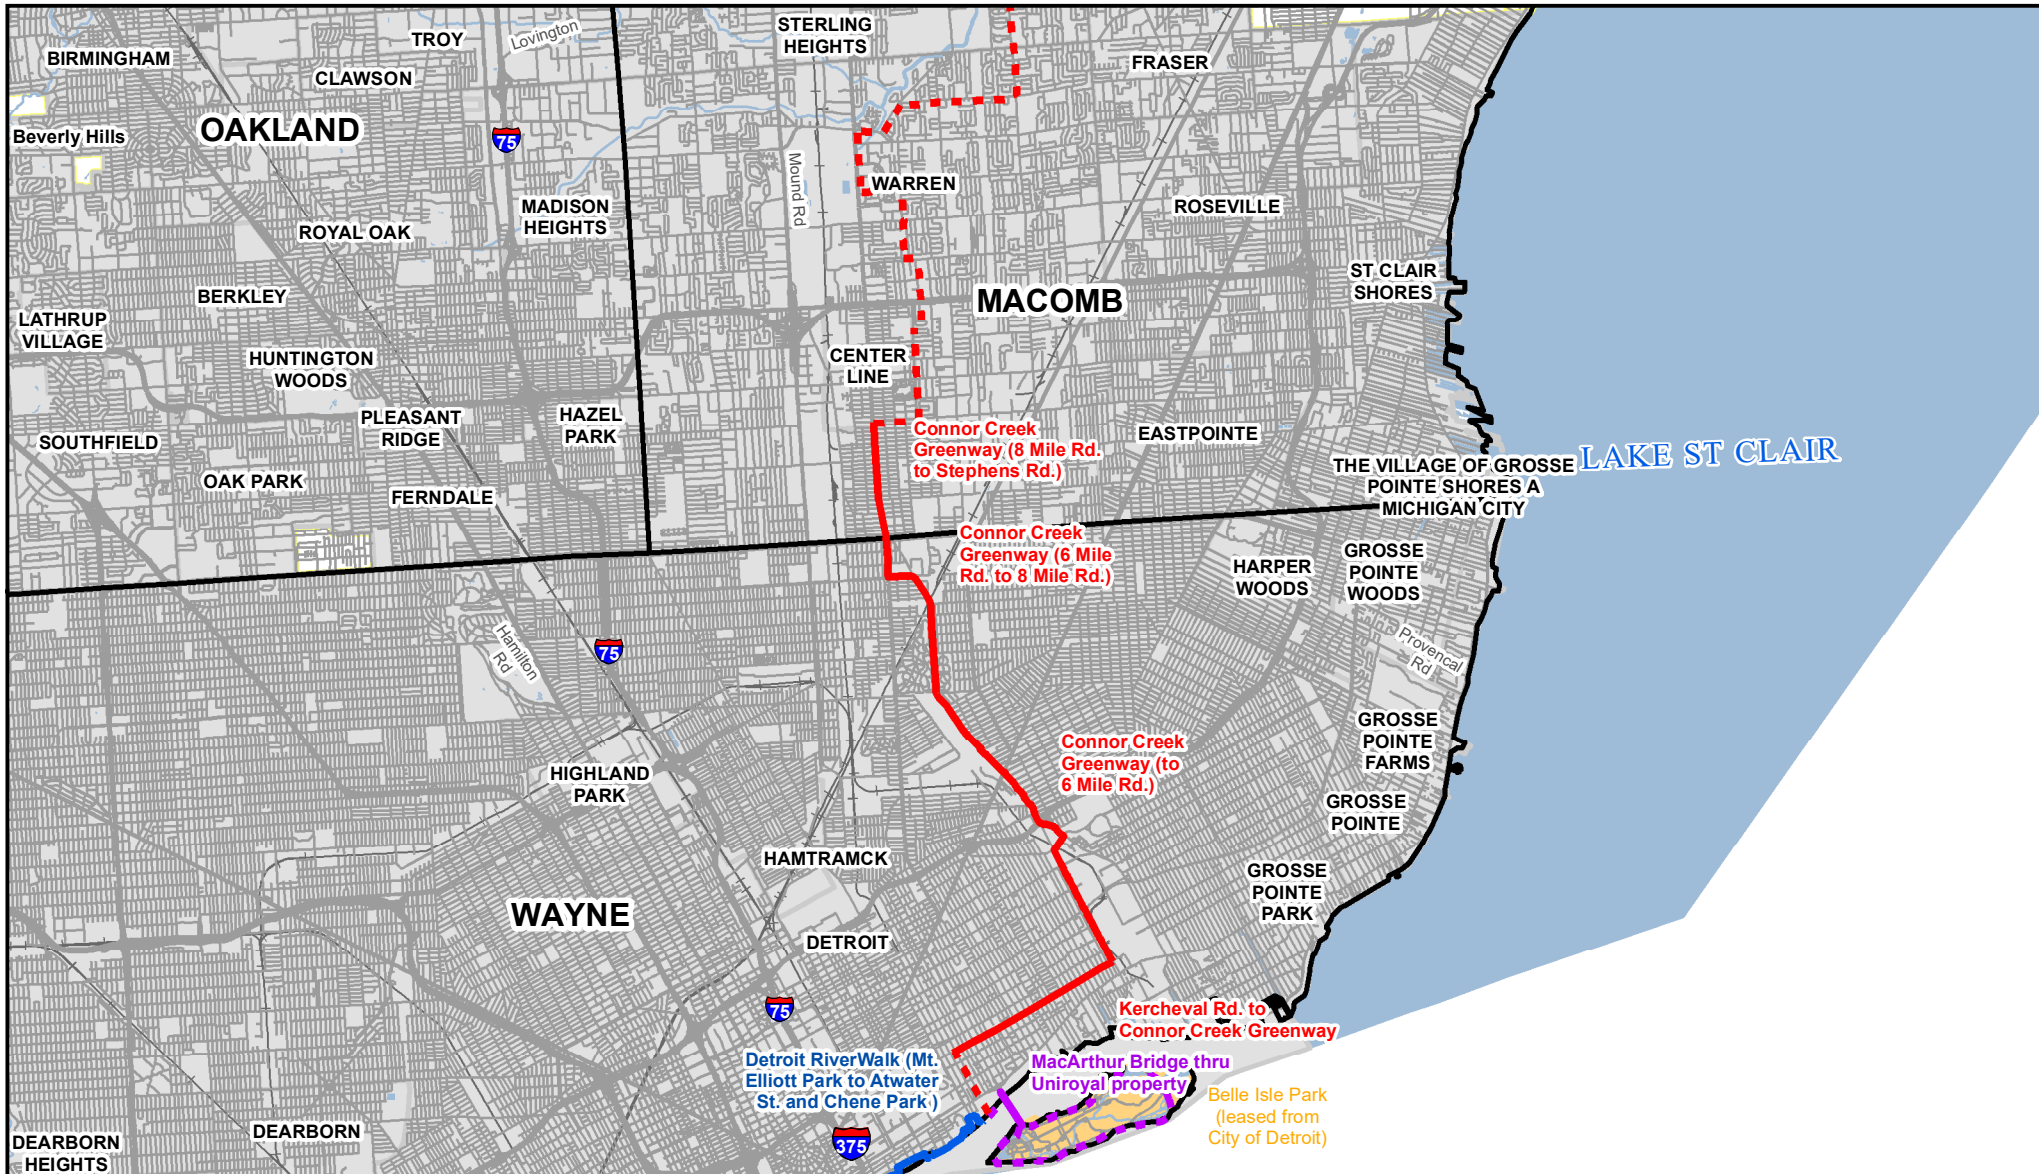

# Michigan's Iron Belle Trail - Two Routes, One Great Trail

## Belle Isle - Connor Creek Greenway - Sterling Heights

\*\* The illustrated hike and bicycle trail connections will rely upon partnership opportunities. \*\*

December 2019  
Michigan Department of Natural Resources  
Forest Resources Division  
Resource Assessment Section

### Iron Belle Trail

- Hiking - Existing Trail
- Hiking - Proposed Trail
- Biking - Existing Trail
- Biking - Proposed Trail

- Hiking-Biking - Existing Trail
- Hiking-Biking - Proposed Trail
- Railroad
- Highway
- Paved Road
- Gravel or Dirt Road

- River
- Lake
- Land Ownership
- State Land
- City or Village
- Township

County