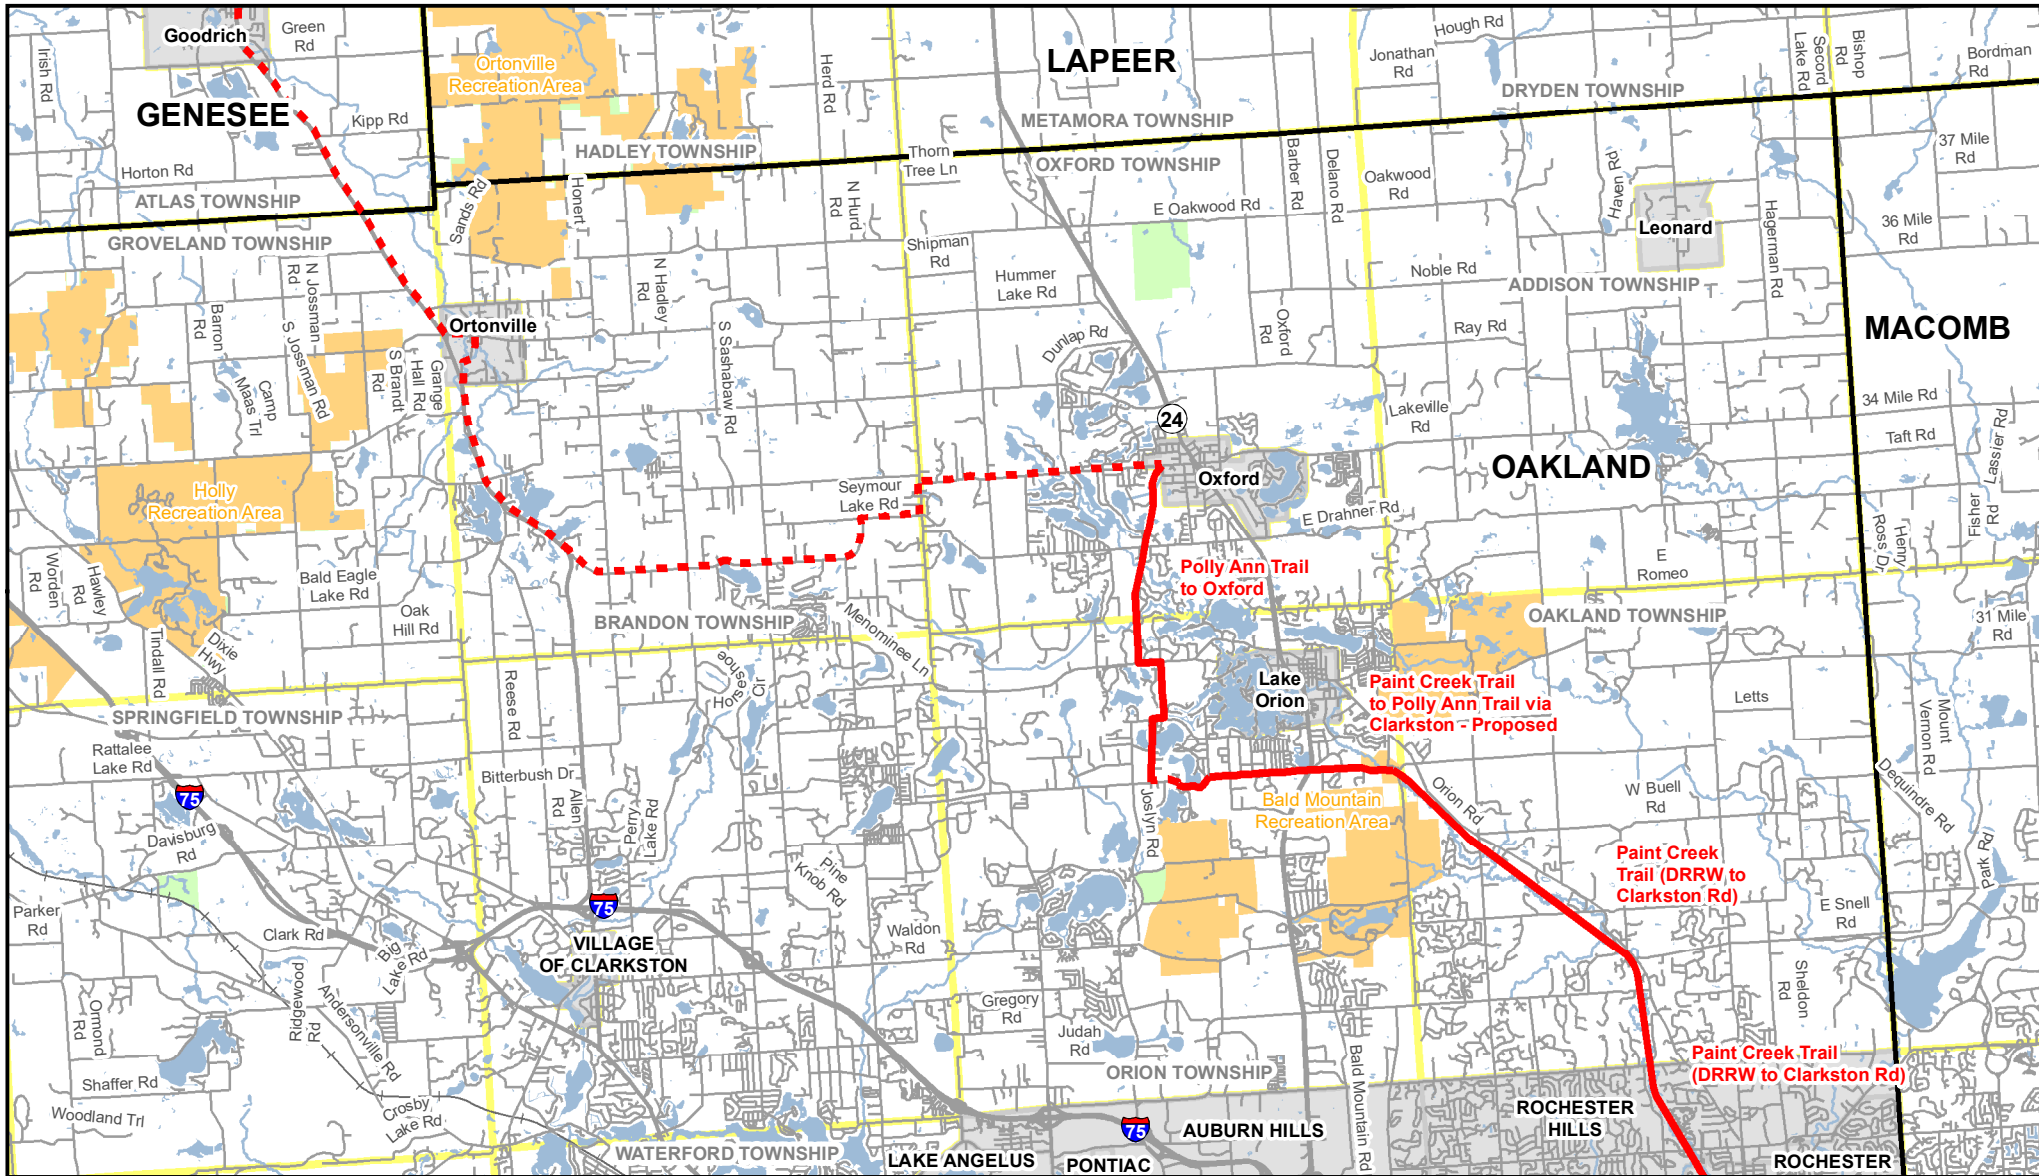

# Michigan's Iron Belle Trail - Two Routes, One Great Trail

Rochester Hills - Paint Creek Trail - Lake Orion - Oxford - Ortonville - Goodrich

\*\* The illustrated hike and bicycle trail connections will rely upon partnership opportunities. \*\*

December 2019  
Michigan Department of Natural Resources  
Forest Resources Division  
Resource Assessment Section

### Iron Belle Trail

- Biking - Existing Trail
- - - Biking - Proposed Trail
- Railroad
- Highway
- Paved Road

- Gravel or Dirt Road
- River
- Lake
- Land Ownership
- State Land
- City or Village
- Township
- County