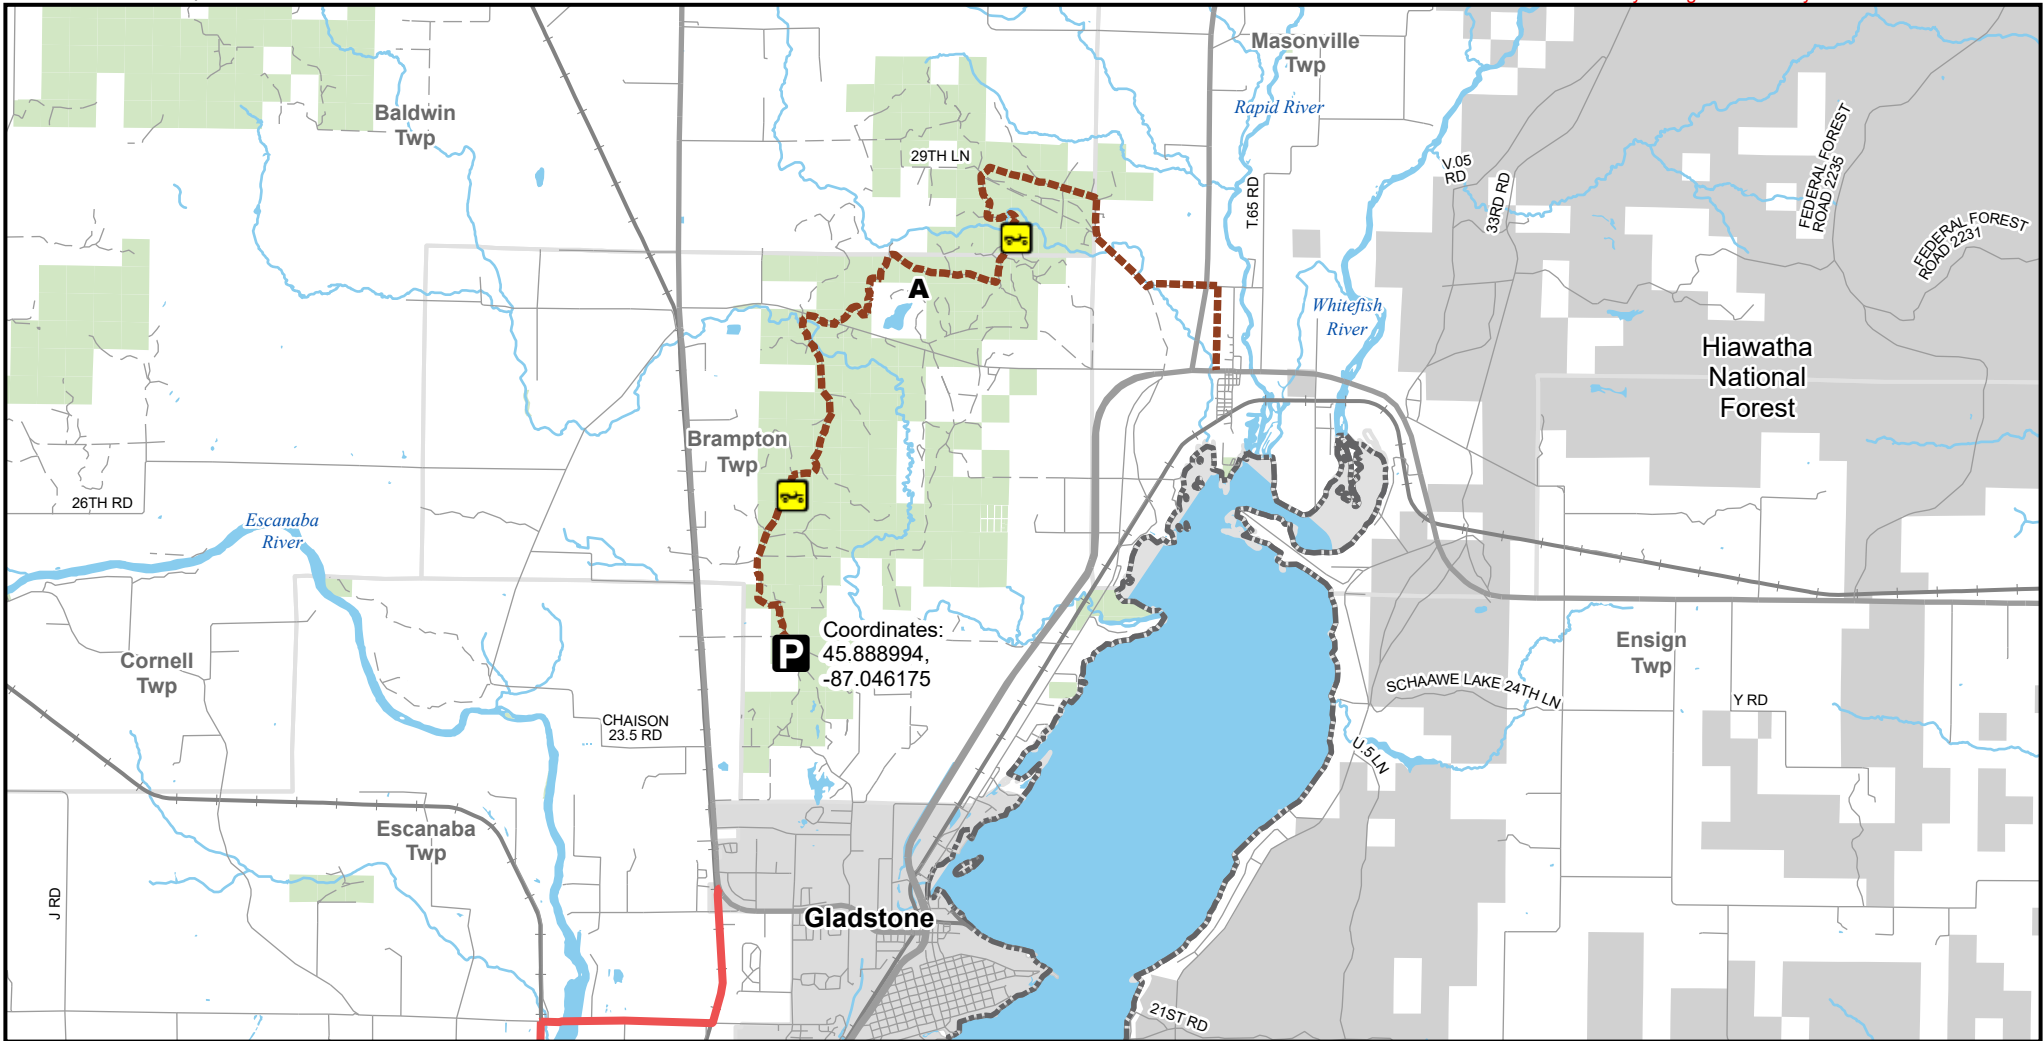

# A Route / Days River Route -- Gladstone

Delta County, Michigan

Description: 9.2 Miles

Advisory: Trails and Routes have two-way traffic.  
Disclaimer: Trails shown on this map are an approximate representation of the trail system at the time of publication and may not reflect current ground conditions.  
Stay on signed trails only!

- Parking lot
- ORV Route
- Reroute closed
- ORV route – ORVs of all sizes including off-road motorcycles. ORV license and trail permit required unless licensed by the Secretary of State.
- Highway
- Paved road
- Gravel or dirt road
- Lakes and rivers
- State forest land
- National forest land
- City or village
- Township
- County boundary