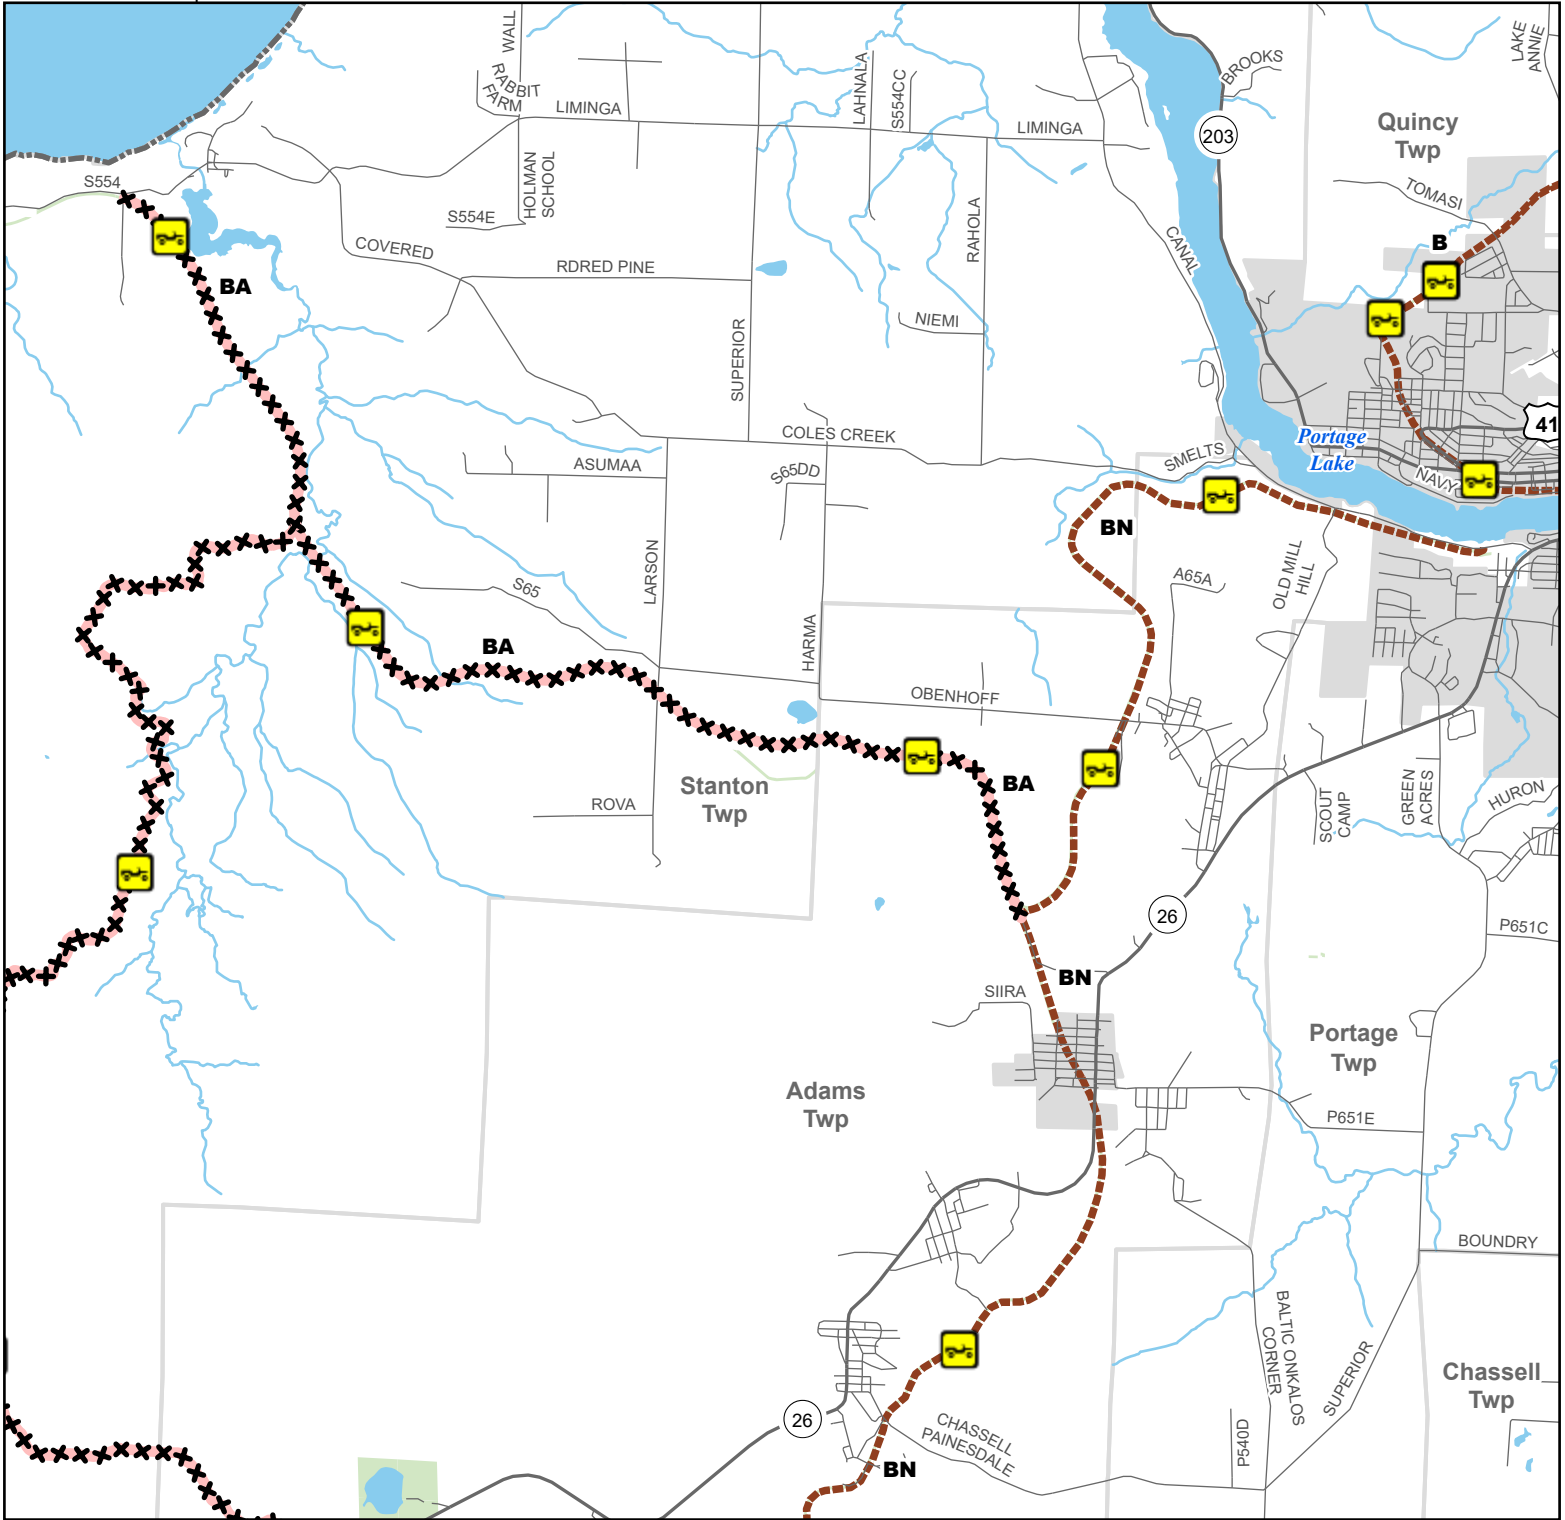

# BA Route -- Redridge, Salmon Trout, Mill Mine Junction

Houghton County, Michigan

Description: 12 Miles

Advisory: Trails and routes have two-way traffic.  
Disclaimer: Trails shown on this map are an approximate representation of the trail system at the time of publication and may not reflect current ground conditions. Stay on signed trails only!

- ORV Route
- ORV Route – ORVs of all sizes including off-road motorcycles. ORV license and trail permit required unless licensed by the Secretary of State.
- Temporarily closed trail

- Highway
- Paved road
- Lake and River
- State Forest Land
- City or Village
- Township
- County