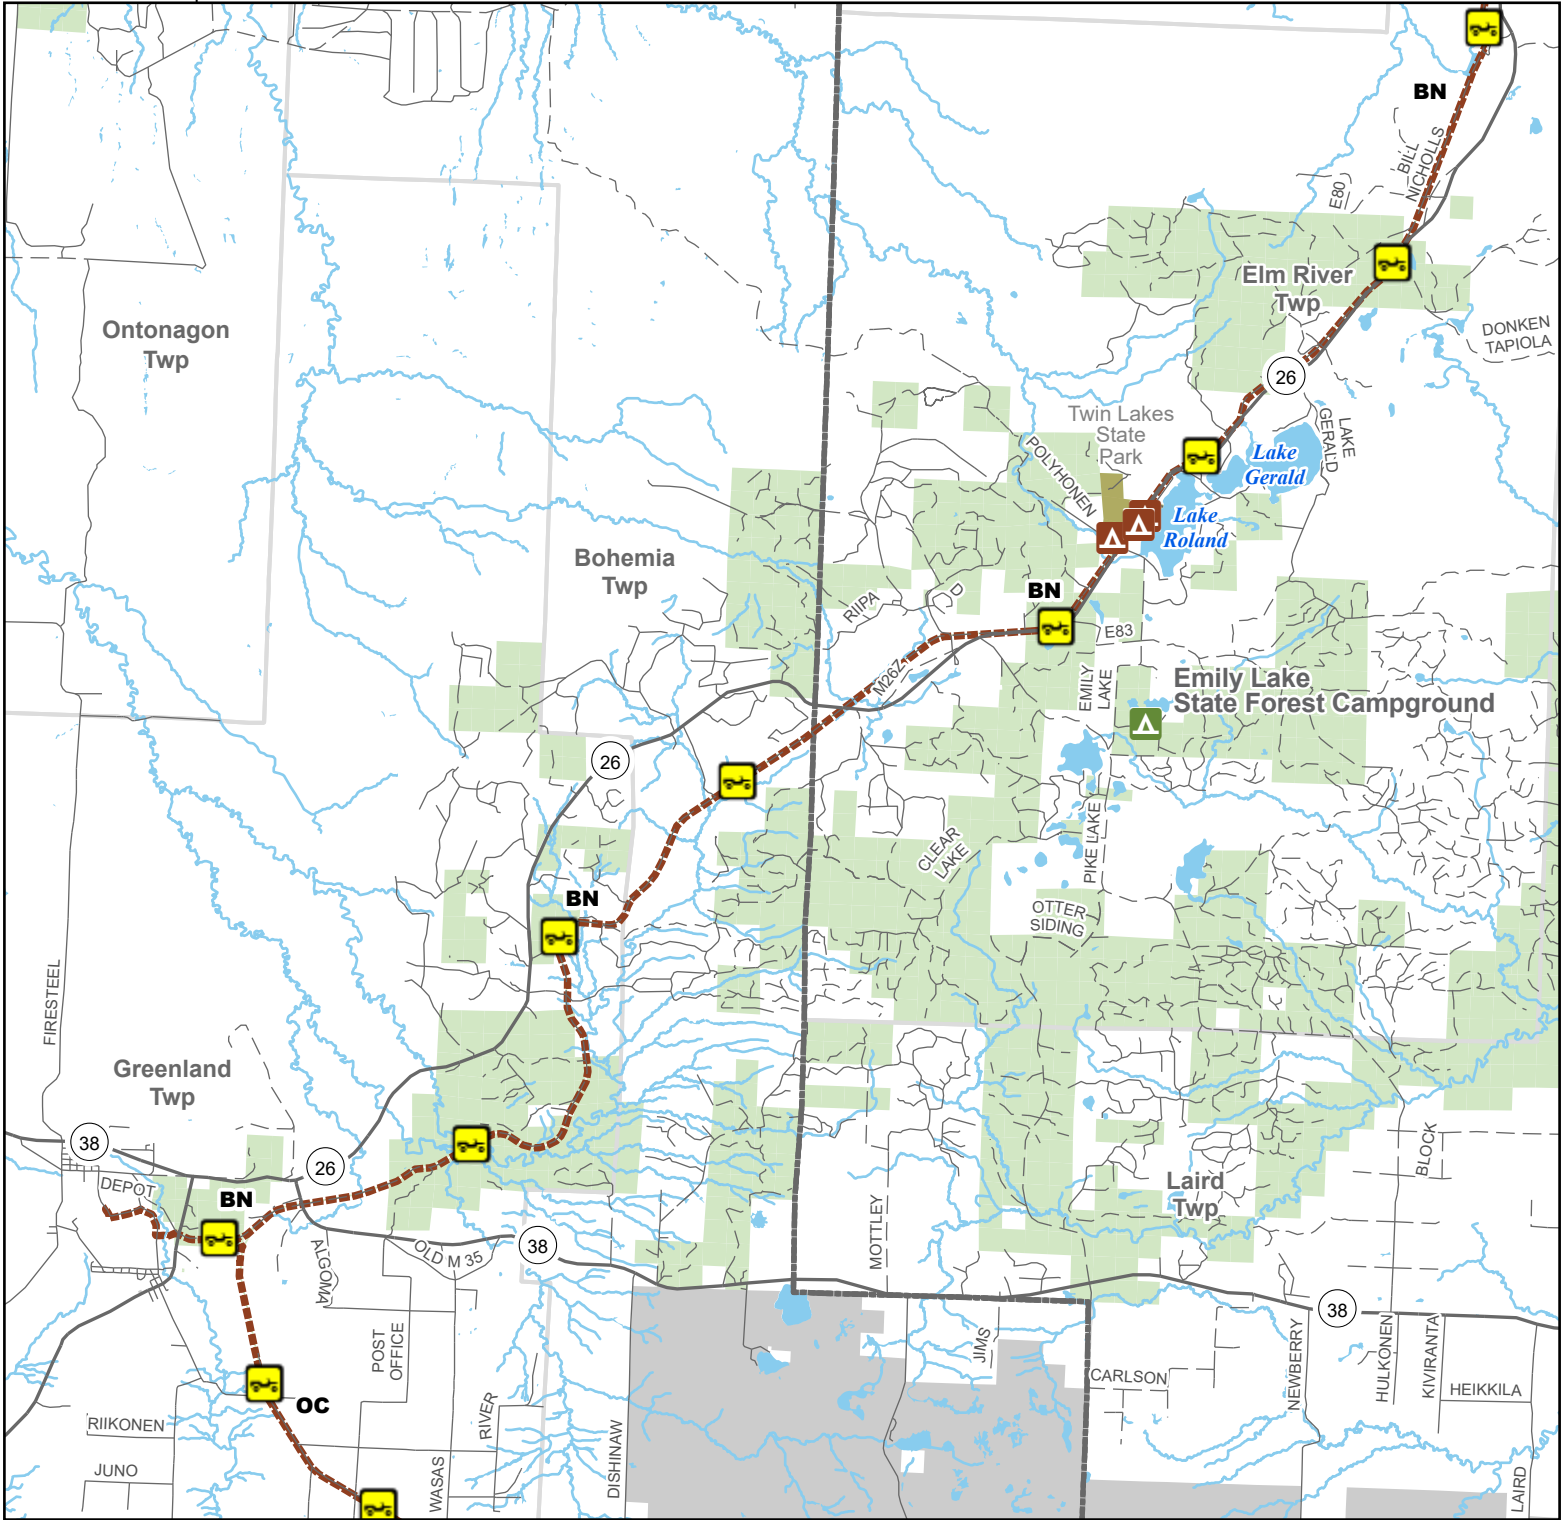

# BN Route South -- Donken, Twin Lakes, Lake Mine

## Houghton & Ontonagon Counties, Michigan

Description: 39 Miles

Advisory: Trails and routes have two-way traffic.  
 Disclaimer: Trails shown on this map are an approximate representation of the trail system at the time of publication and may not reflect current ground conditions. Stay on signed trails only!

- State Forest Campground
- State Park Campground
- ORV Route
- ORV Route – ORVs of all sizes including off-road motorcycles. ORV license and trail permit required unless licensed by the Secretary of State.
- Highway
- Paved road
- Gravel or dirt road
- Lake and River
- State Park Boundary
- State Forest Land
- Township
- County