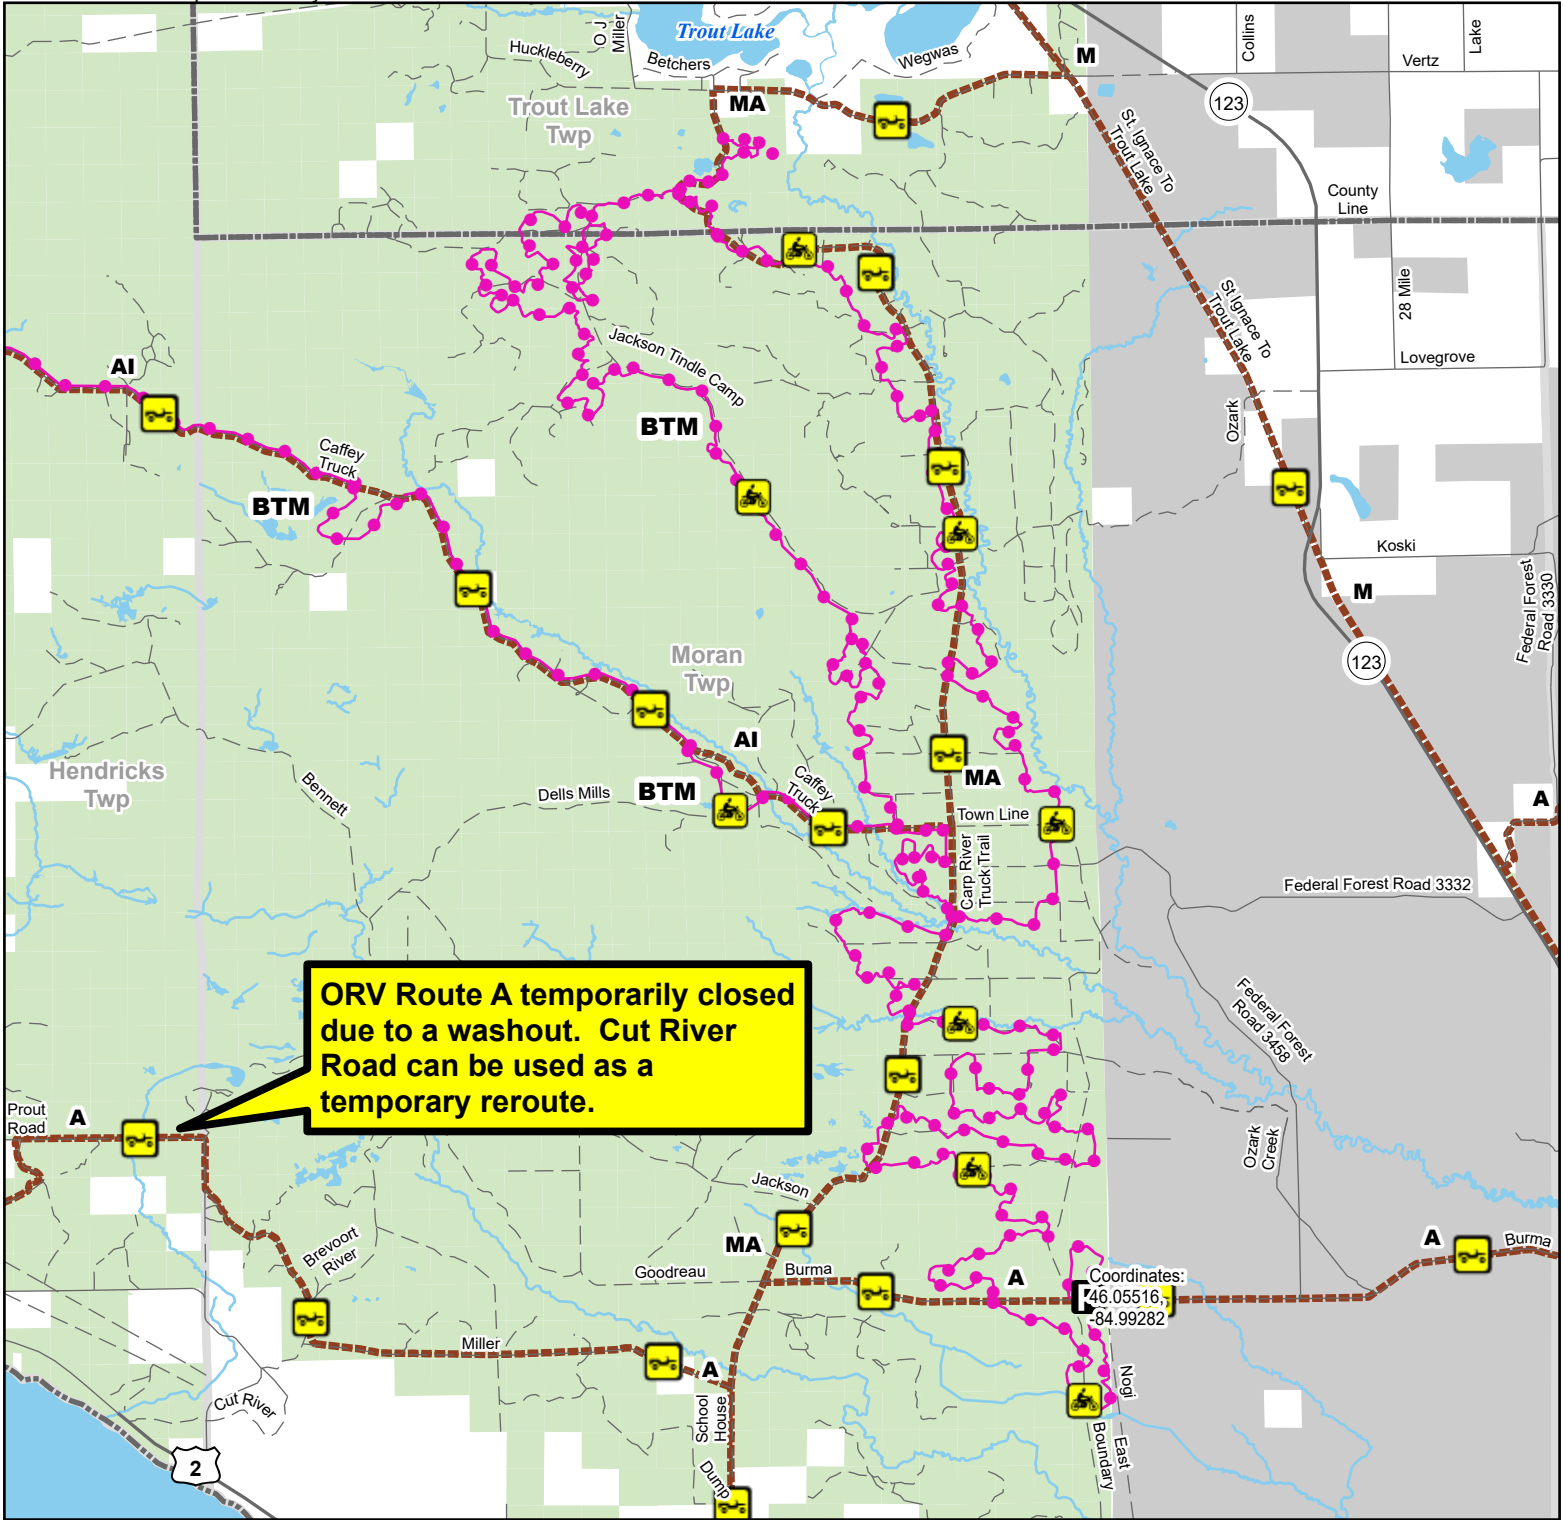

Brevort-Trout Lake Motorcycle Trail (BTM) East

Mackinac & Chippewa Counties, Michigan

Description: Motorcycle 49.5

Advisory: Trails and routes have two-way traffic.
Disclaimer: Trails shown on this map are an approximate representation of the trail system at the time of publication and may not reflect current ground conditions. Stay on signed trails only!

ORV Route A temporarily closed due to a washout. Cut River Road can be used as a temporary reroute.

- Parking Lot
- Motorcycle (DNR License)
- ORV Route
- Motorcycle Trail – Motorcycles Only. ORV license and trail permit required.
- ORV Route – ORVs of all sizes including off-road motorcycles. ORV license and trail permit required unless licensed by the Secretary of State.
- Paved road
- Gravel or dirt road
- Lake and River
- State Forest Land
- Township
- County

Coordinates:
46.05516,
-84.99282