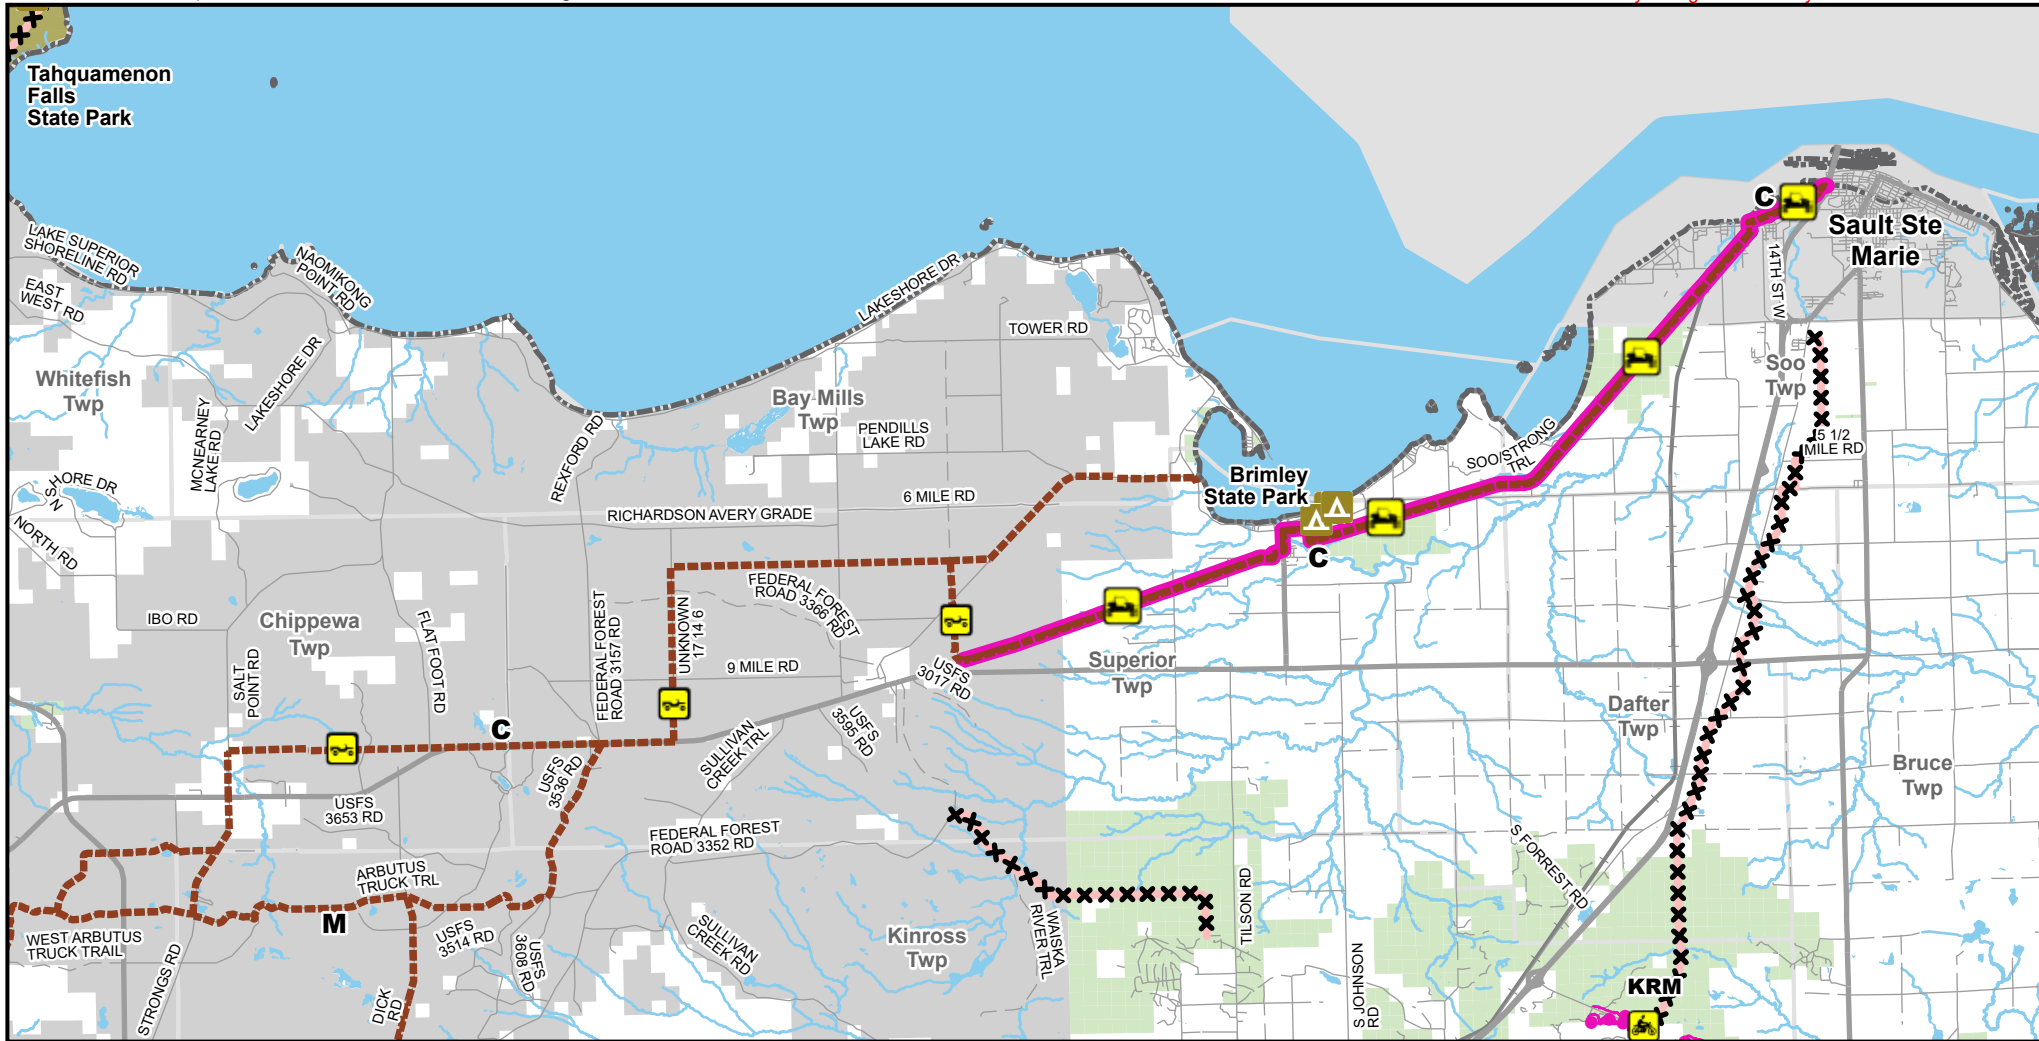

C Route -- Sault Ste Marie, Raco, Strongs

Chippewa County, Michigan

Description: 38 Miles, Sault Ste Marie - Strongs

Advisory: Trails and Routes have two-way traffic.
Disclaimer: Trails shown on this map are an approximate representation of the trail system at the time of publication and may not reflect current ground conditions.
Stay on signed trails only!

- State park campgrounds
- Motorcycle (DNR License)
- ORV Route
- 65" Restricted ORV Route
- Temporarily closed trail

- Restricted ORV Route - ORV's Less than 65"
- ORV route - ORV's of all sizes including off-road motorcycles. ORV license and trail permit required unless licensed by the Secretary of State.
- Motorcycle trail - Motorcycles only. ORV license and trail permit required.
- Highway
- Paved road
- Gravel or dirt road

- Lakes and rivers
- State park boundary
- State forest land
- National forest land
- City or village
- Township
- County boundary

Updated: 03/27/2024