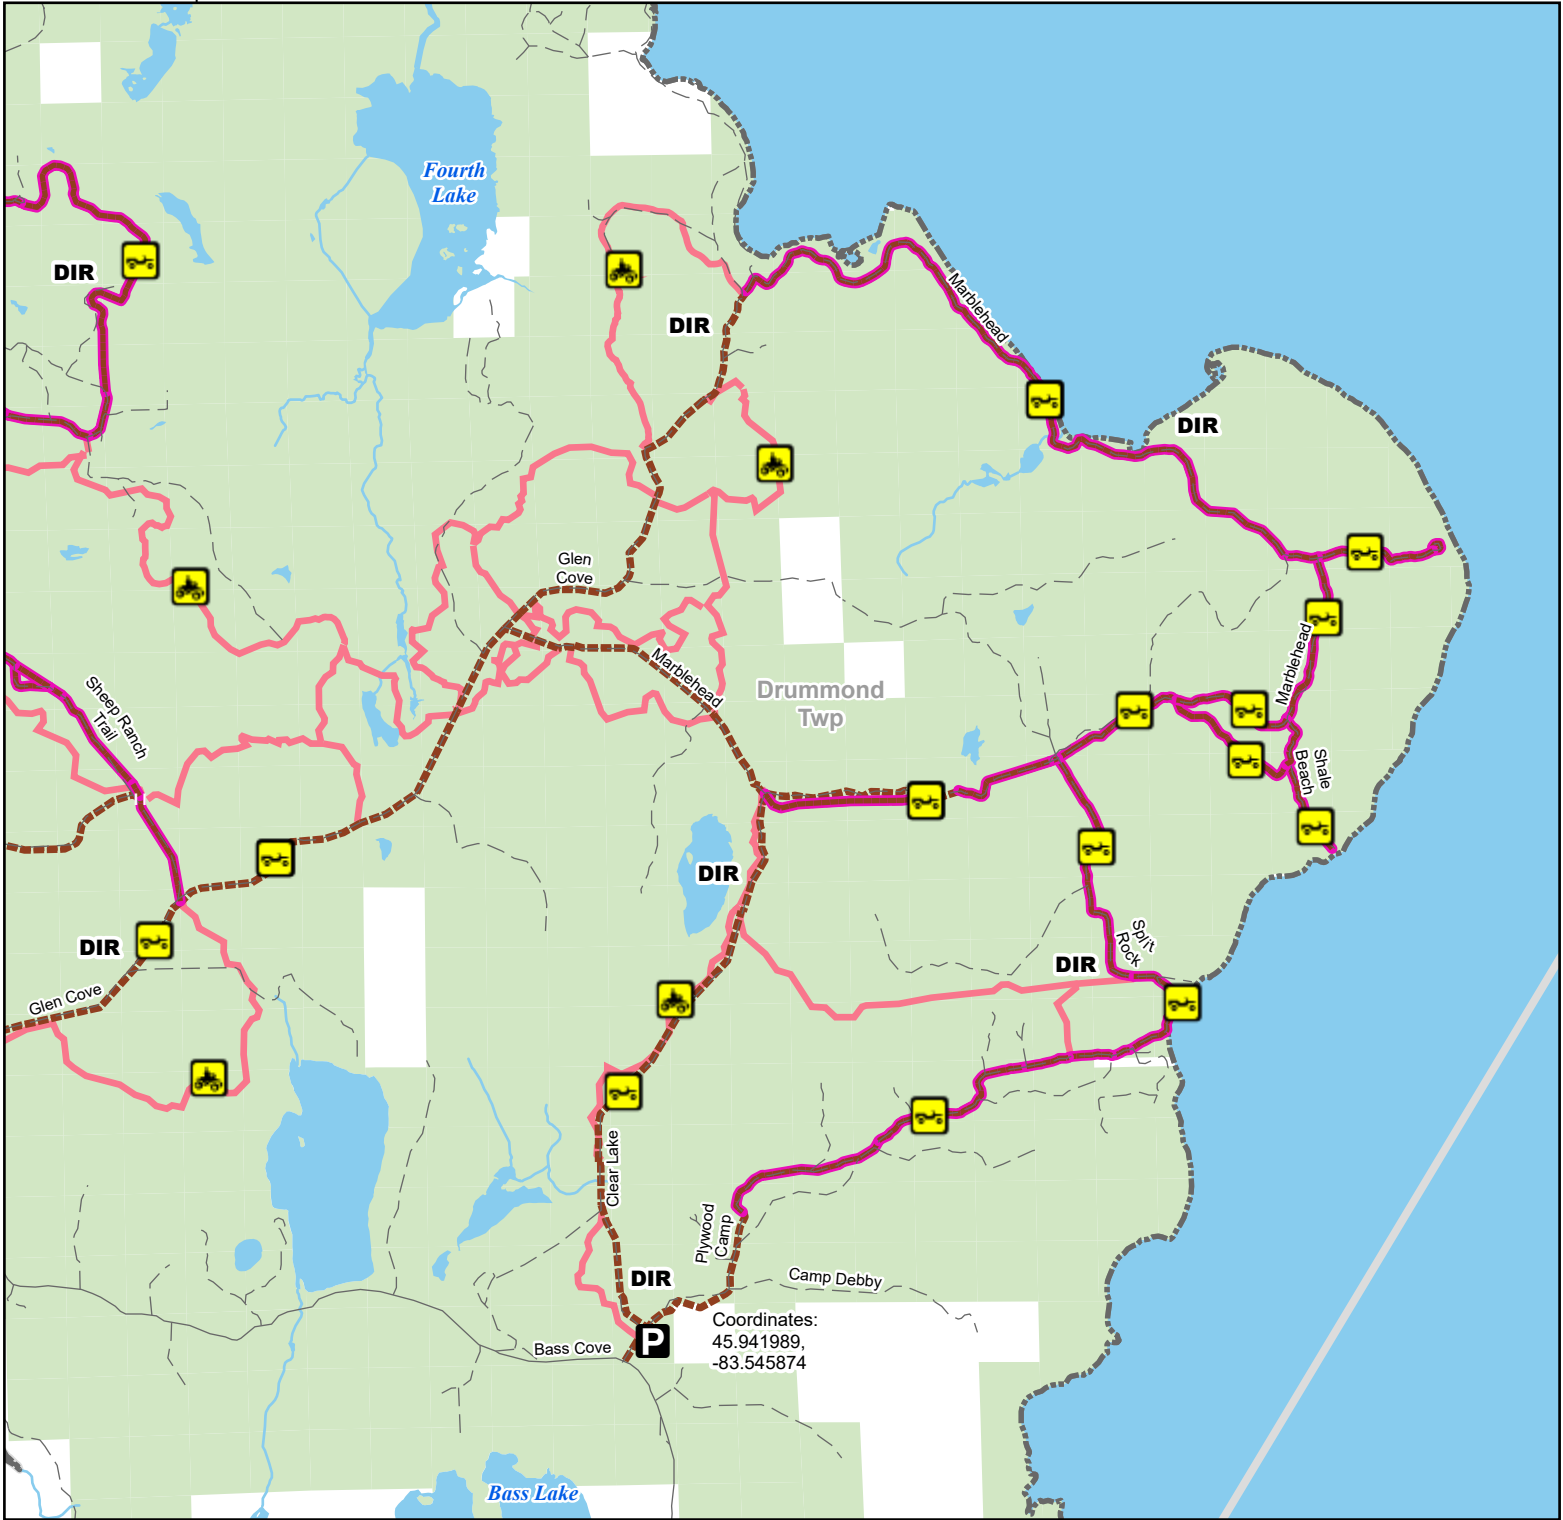

Drummond Island Route & Trail (DIR, DIT) East Chippewa County, Michigan

Description: Route 47 Trail 35

Advisory: Trails and routes have two-way traffic.
Disclaimer: Trails shown on this map are an approximate representation of the trail system at the time of publication and may not reflect current ground conditions. Stay on signed trails only!

- Parking Lot
- ORV Route
- ORV Trail
- ORV Route - High clearance required

ORV Route – ORVs of all sizes including off-road motorcycles. ORV license and trail permit required unless licensed by the Secretary of State.

ORV Trail – ORVs 50 inches in width or less including off-road motorcycles. ORV license and trail permit required.

- Paved road
- Gravel or dirt road
- Lake and River
- State Forest Land
- Township
- County