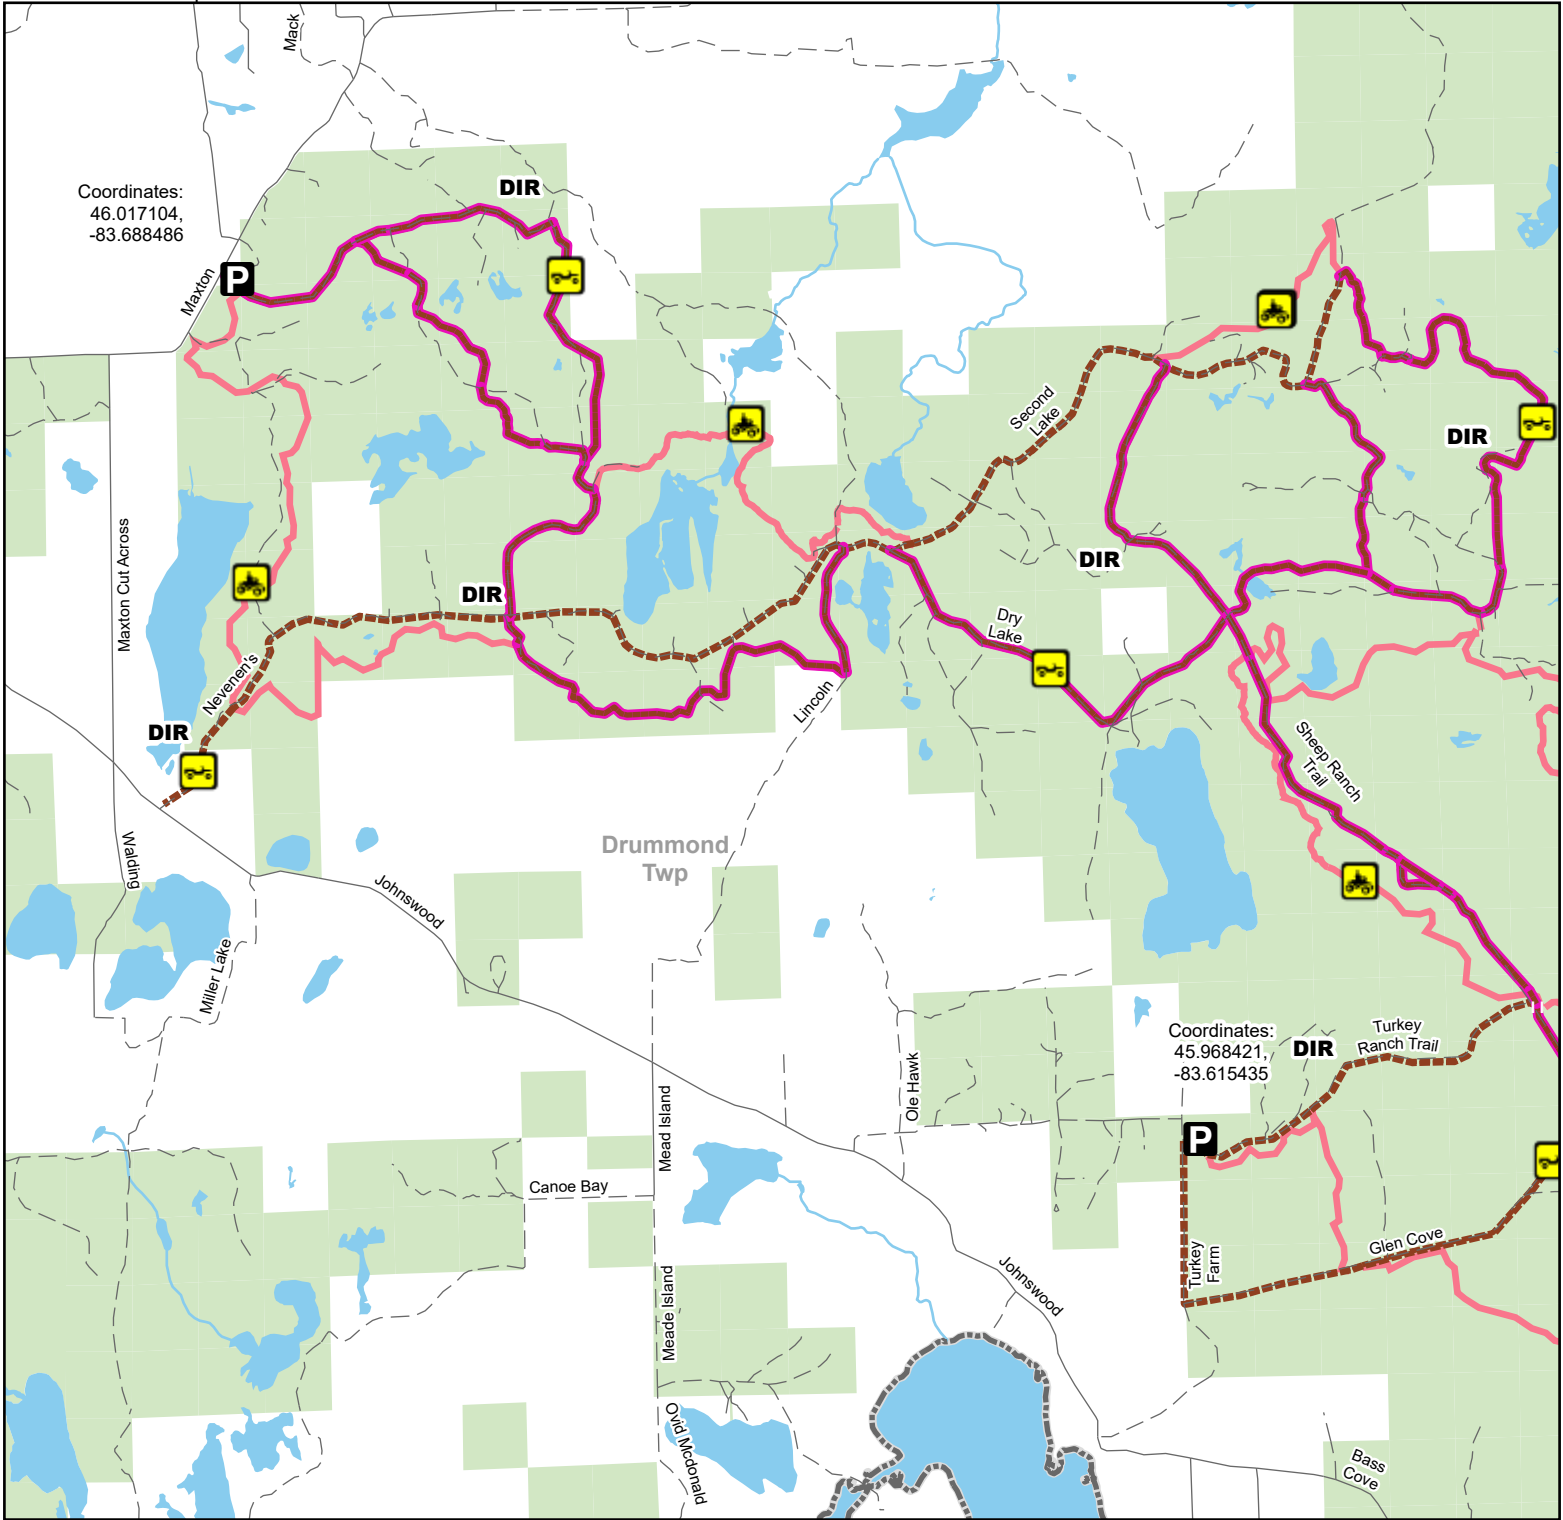

# Drummond Island Route & Trail (DIR, DIT) West

## Chippewa County, Michigan

Description: Route 47 Trail 35

Advisory: Trails and routes have two-way traffic.  
Disclaimer: Trails shown on this map are an approximate representation of the trail system at the time of publication and may not reflect current ground conditions. Stay on signed trails only!

Coordinates:  
46.017104,  
-83.688486

Coordinates:  
45.968421,  
-83.615435

**P** Parking Lot

ORV Route

ORV Trail

ORV Route - High clearance required

ORV Route – ORVs of all sizes including off-road motorcycles. ORV license and trail permit required unless licensed by the Secretary of State.

ORV Trail – ORVs 50 inches in width or less including off-road motorcycles. ORV license and trail permit required.

- Paved road
- Gravel or dirt road
- Lake and River
- State Forest Land
- Township
- County