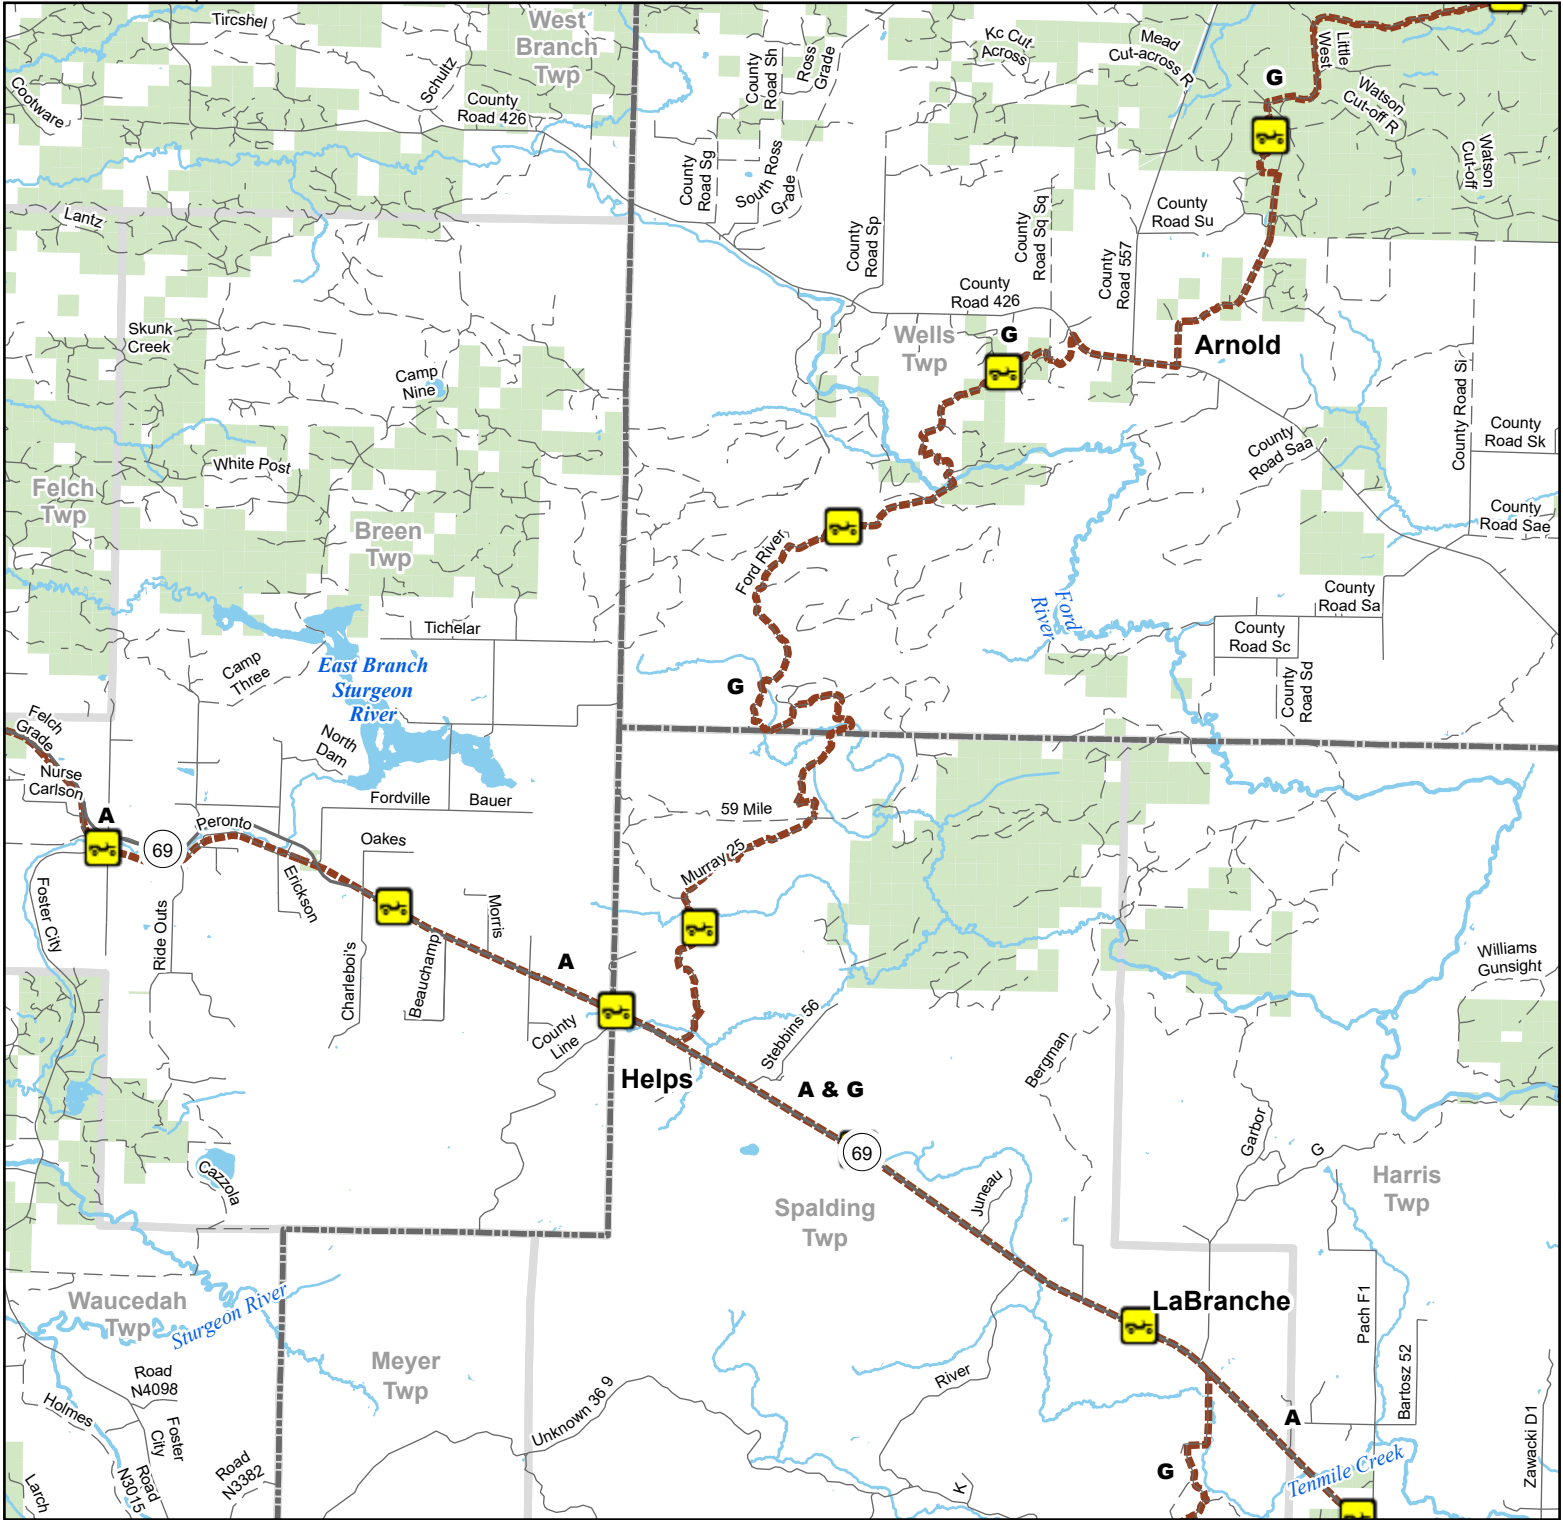

G Route Central -- Arnold, Helps, La Branche Marquette & Menominee Counties, Michigan

Description: 65 Miles

Advisory: Trails and routes have two-way traffic.
Disclaimer: Trails shown on this map are an approximate representation of the trail system at the time of publication and may not reflect current ground conditions. Stay on signed trails only!

ORV Route – ORVs of all sizes including off-road motorcycles. ORV license and trail permit required unless licensed by the Secretary of State.

- Highway
- Paved road
- - - Gravel or dirt road
- Lake and River
- State Forest Land
- ▭ Township
- ▭ County