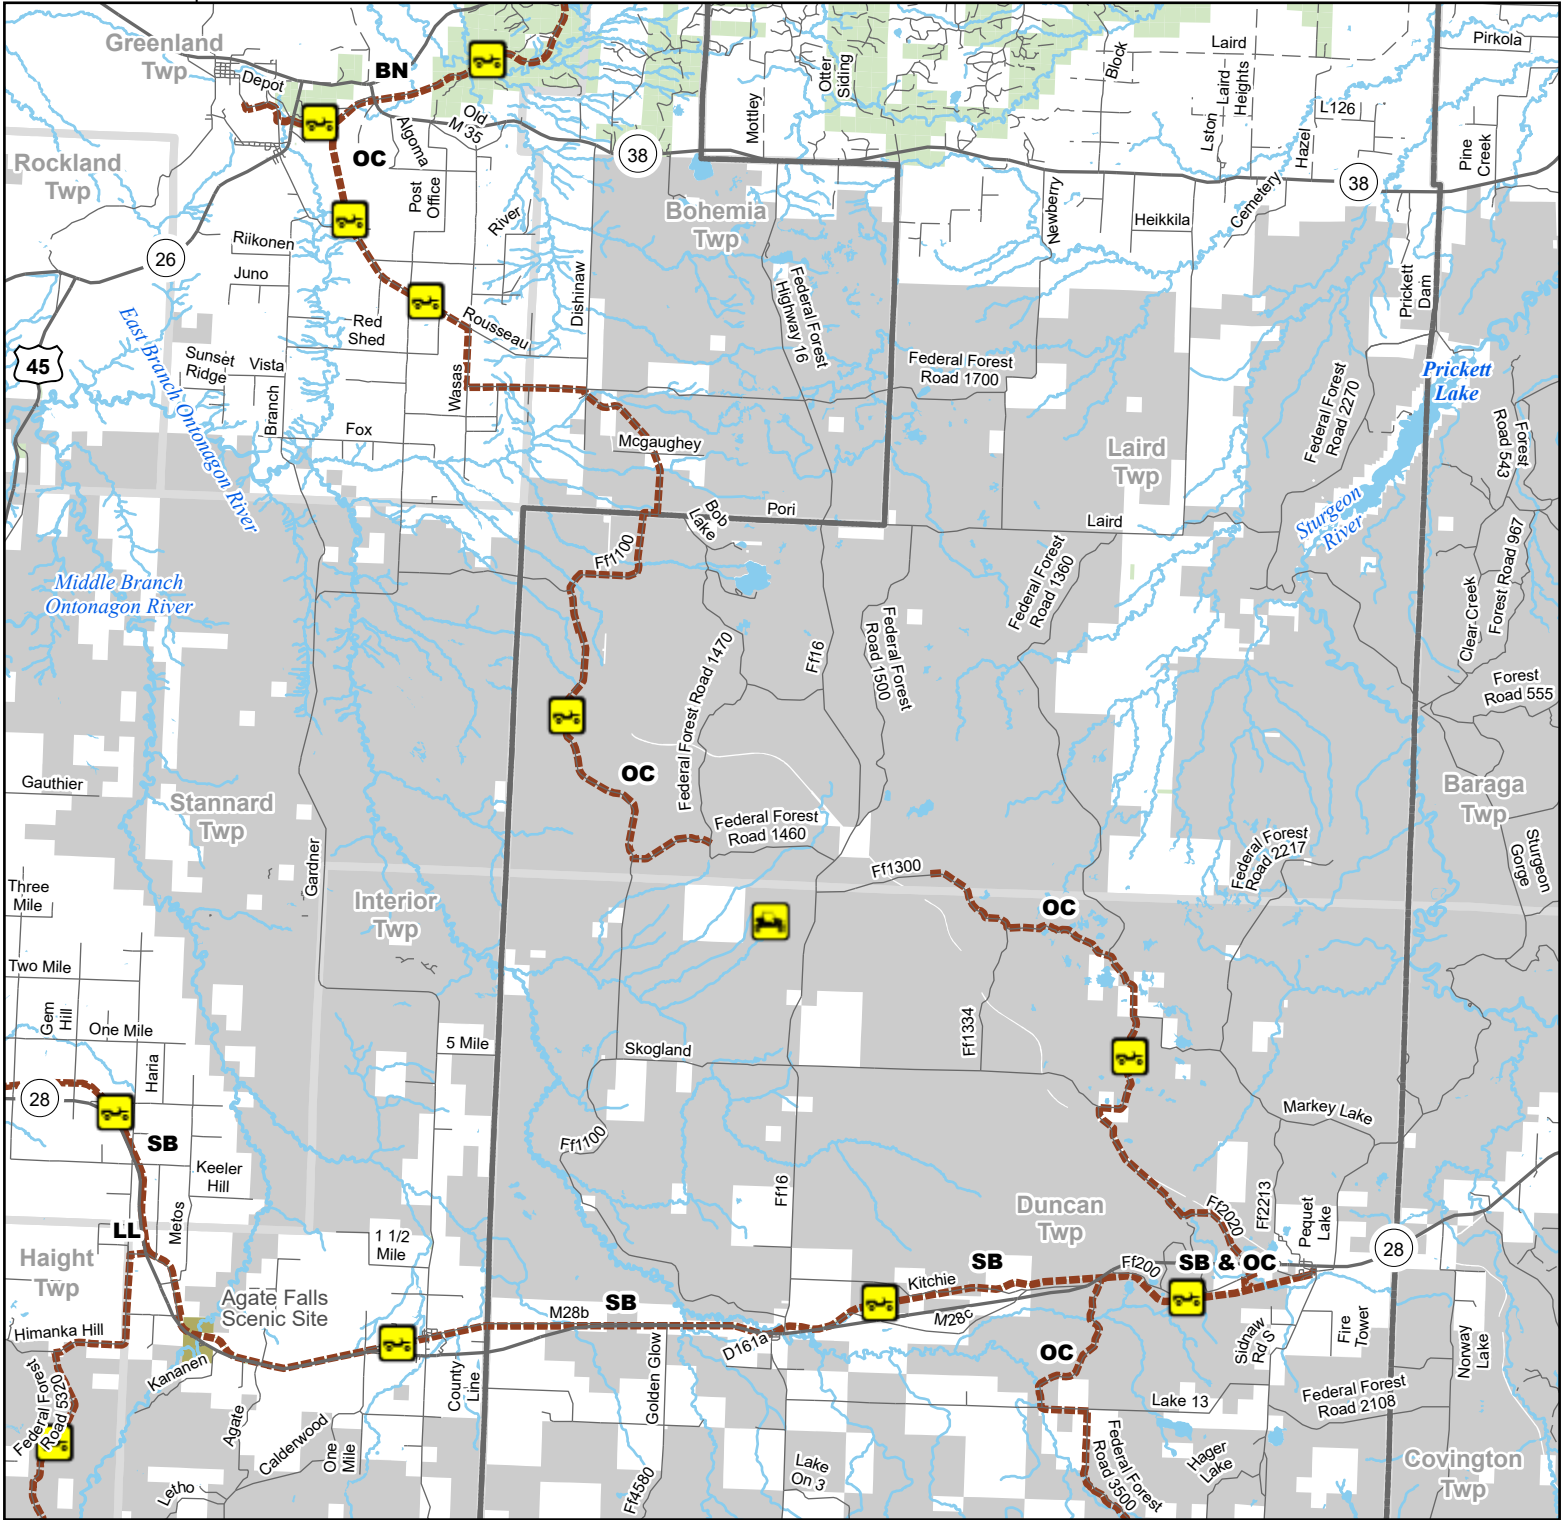

OC Route North – Lake Mine, Wainola, Rousseau, Sidnaw

Description: 79 Miles

Advisory: Trails and routes have two-way traffic.
Disclaimer: Trails shown on this map are an approximate representation of the trail system at the time of publication and may not reflect current ground conditions. Stay on signed trails only!

ORV Route – ORVs of all sizes including off-road motorcycles. ORV license and trail permit required unless licensed by the Secretary of State.

- Highway
- Paved road
- - Gravel or dirt road
- Lake and River
- State Park Boundary
- State Forest Land
- Township
- County