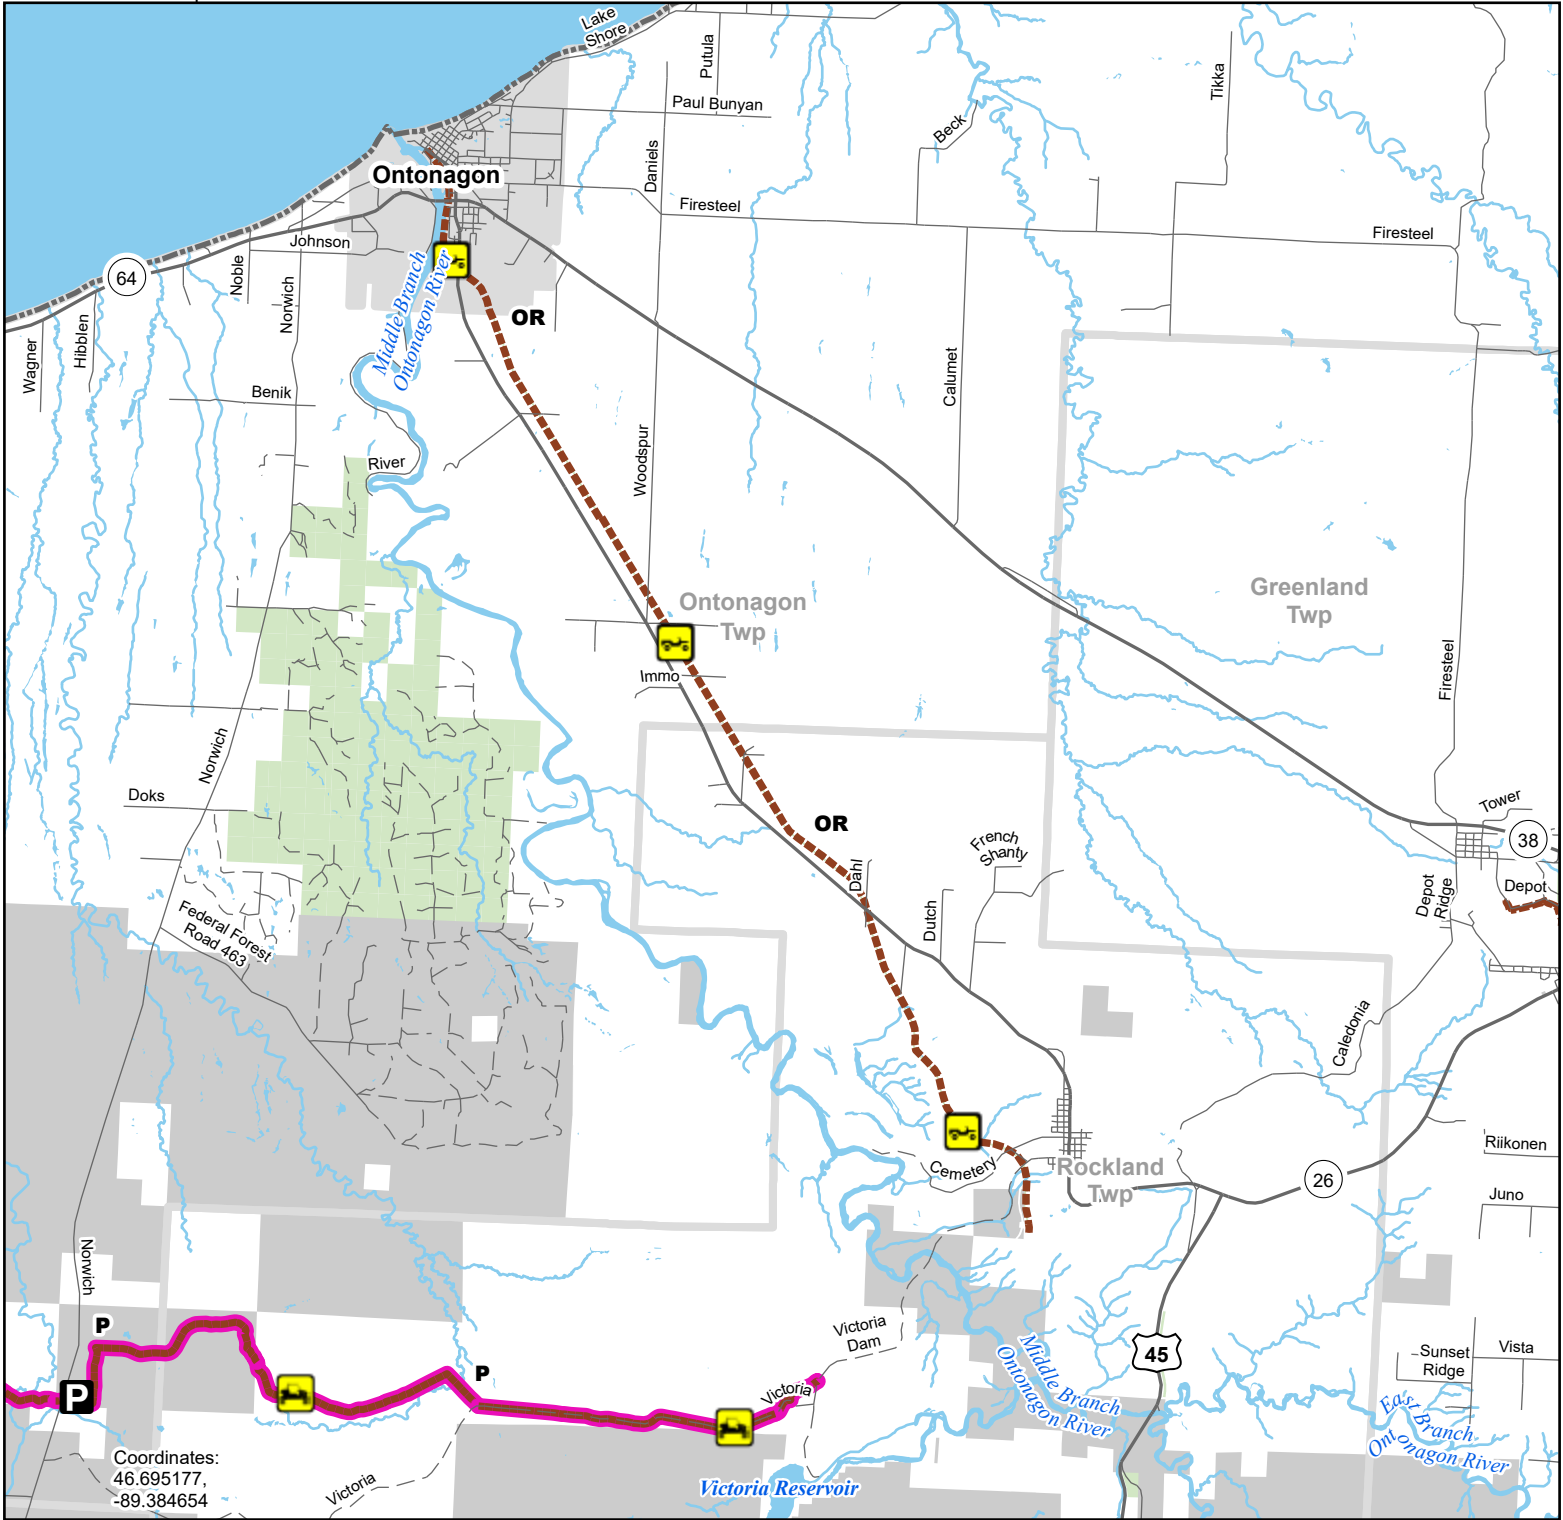

# OR Route -- Ontonagon, Rockland

## Ontonagon County, Michigan

Description: 13 Miles

Advisory: Trails and routes have two-way traffic.  
Disclaimer: Trails shown on this map are an approximate representation of the trail system at the time of publication and may not reflect current ground conditions. Stay on signed trails only!

Coordinates:  
46.695177,  
-89.384654

- ORV Route
- 65" Restricted ORV Route

ORV Route – ORVs of all sizes including off-road motorcycles. ORV license and trail permit required unless licensed by the Secretary of State.

- Highway
- Paved road
- Gravel or dirt road
- Lake and River
- State Forest Land

- Township
- County

Restricted ORV Route - ORV's Less than 65" in width including off-road motorcycles only between the dates of May 16th and March 14th. ORV license and trail permit required.