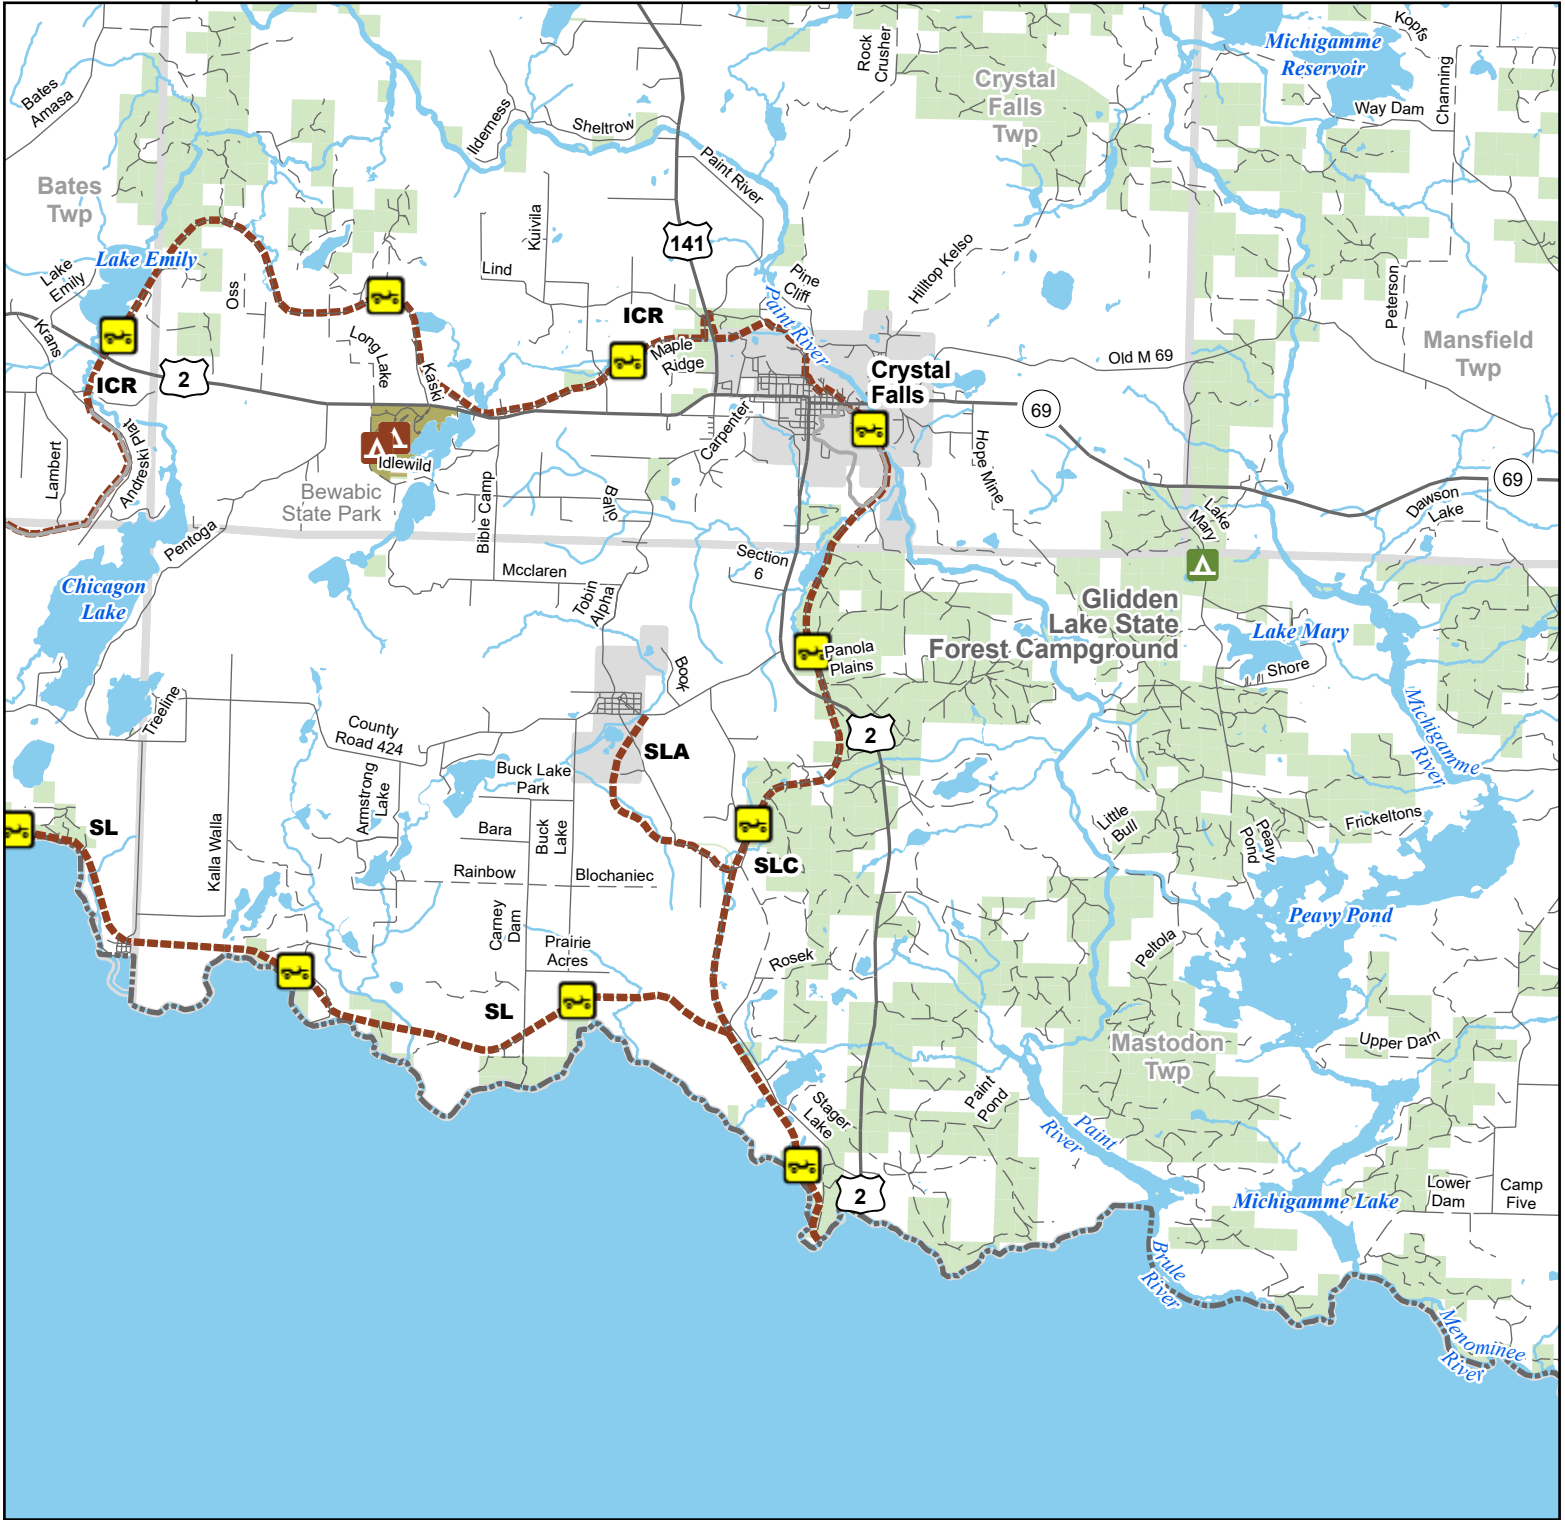

SLC Route -- Crystal Falls, Stager Junction (SL)

Iron County, Michigan

Description: 9 Miles

Advisory: Trails and routes have two-way traffic.
Disclaimer: Trails shown on this map are an approximate representation of the trail system at the time of publication and may not reflect current ground conditions. Stay on signed trails only!

ORV Route – ORVs of all sizes including off-road motorcycles. ORV license and trail permit required unless licensed by the Secretary of State.

- Paved road
- - - Gravel or dirt road
- Lake and River
- State Forest Land
- City or Village
- Township
- County

— Highway