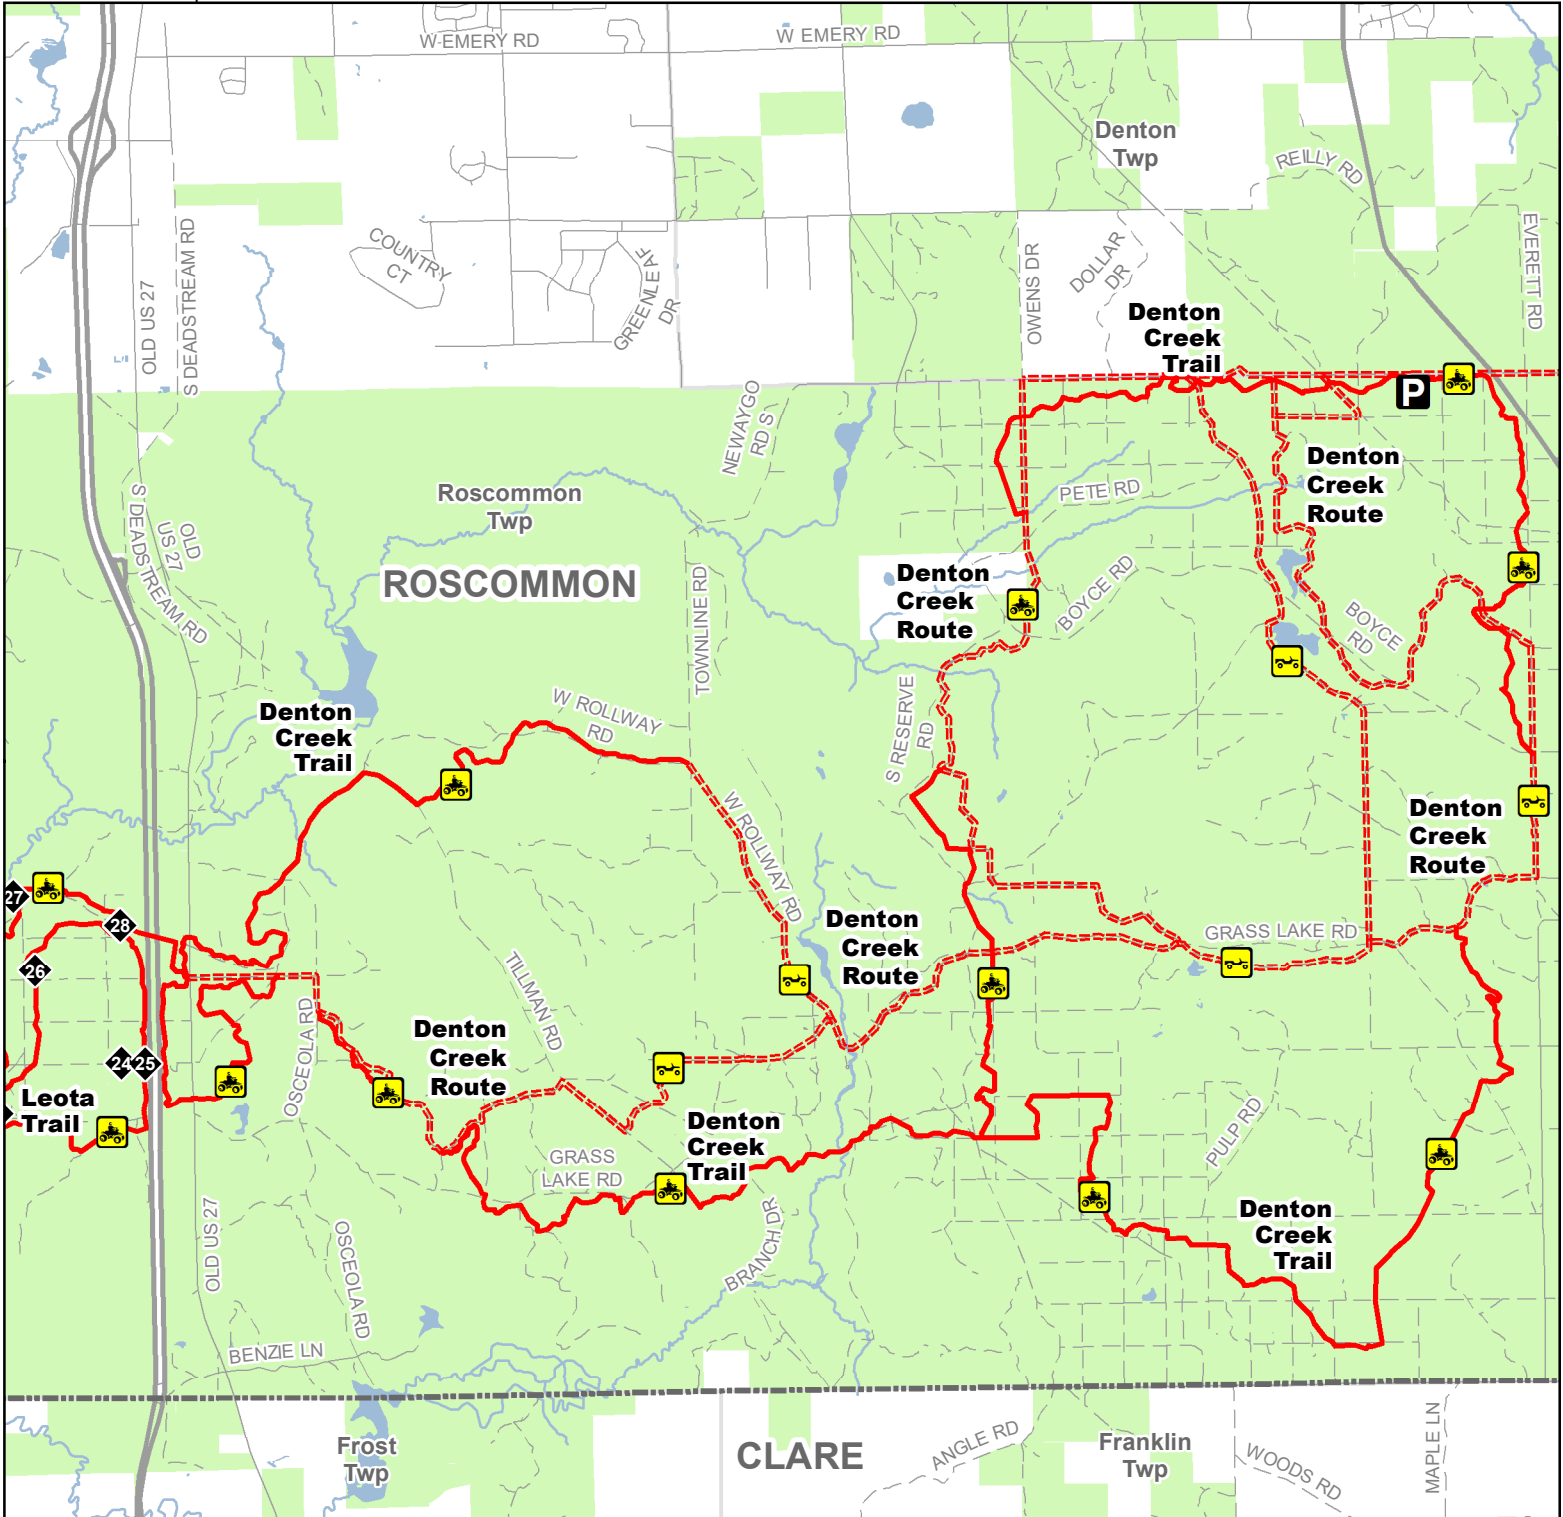

# Denton Creek Trail & Route West

## Roscommon County, Michigan

ADVISORY: Trails and Routes have two-way traffic.  
 DISCLAIMER: Trails shown on this map are an approximate representation of the trail system at the time of publication and may not reflect current ground conditions.  
**STAY ON SIGNED TRAILS ONLY!**

Description:

◆ Trail Intersection Marker

P Parking Lot

🛵 ORV Trails

🛵 ORV Routes

ORV Route – ORVs of all sizes including off-road motorcycles. ORV license and trail permit required unless licensed by the Secretary of State.

ORV Trail – ORVs 50 inches in width or less including off-road motorcycles. ORV license and trail permit required.

— Highway

— Paved Road

- - - Gravel or Dirt Road

🌊 Lake and River

🌲 State Forest Land

🏘️ Township