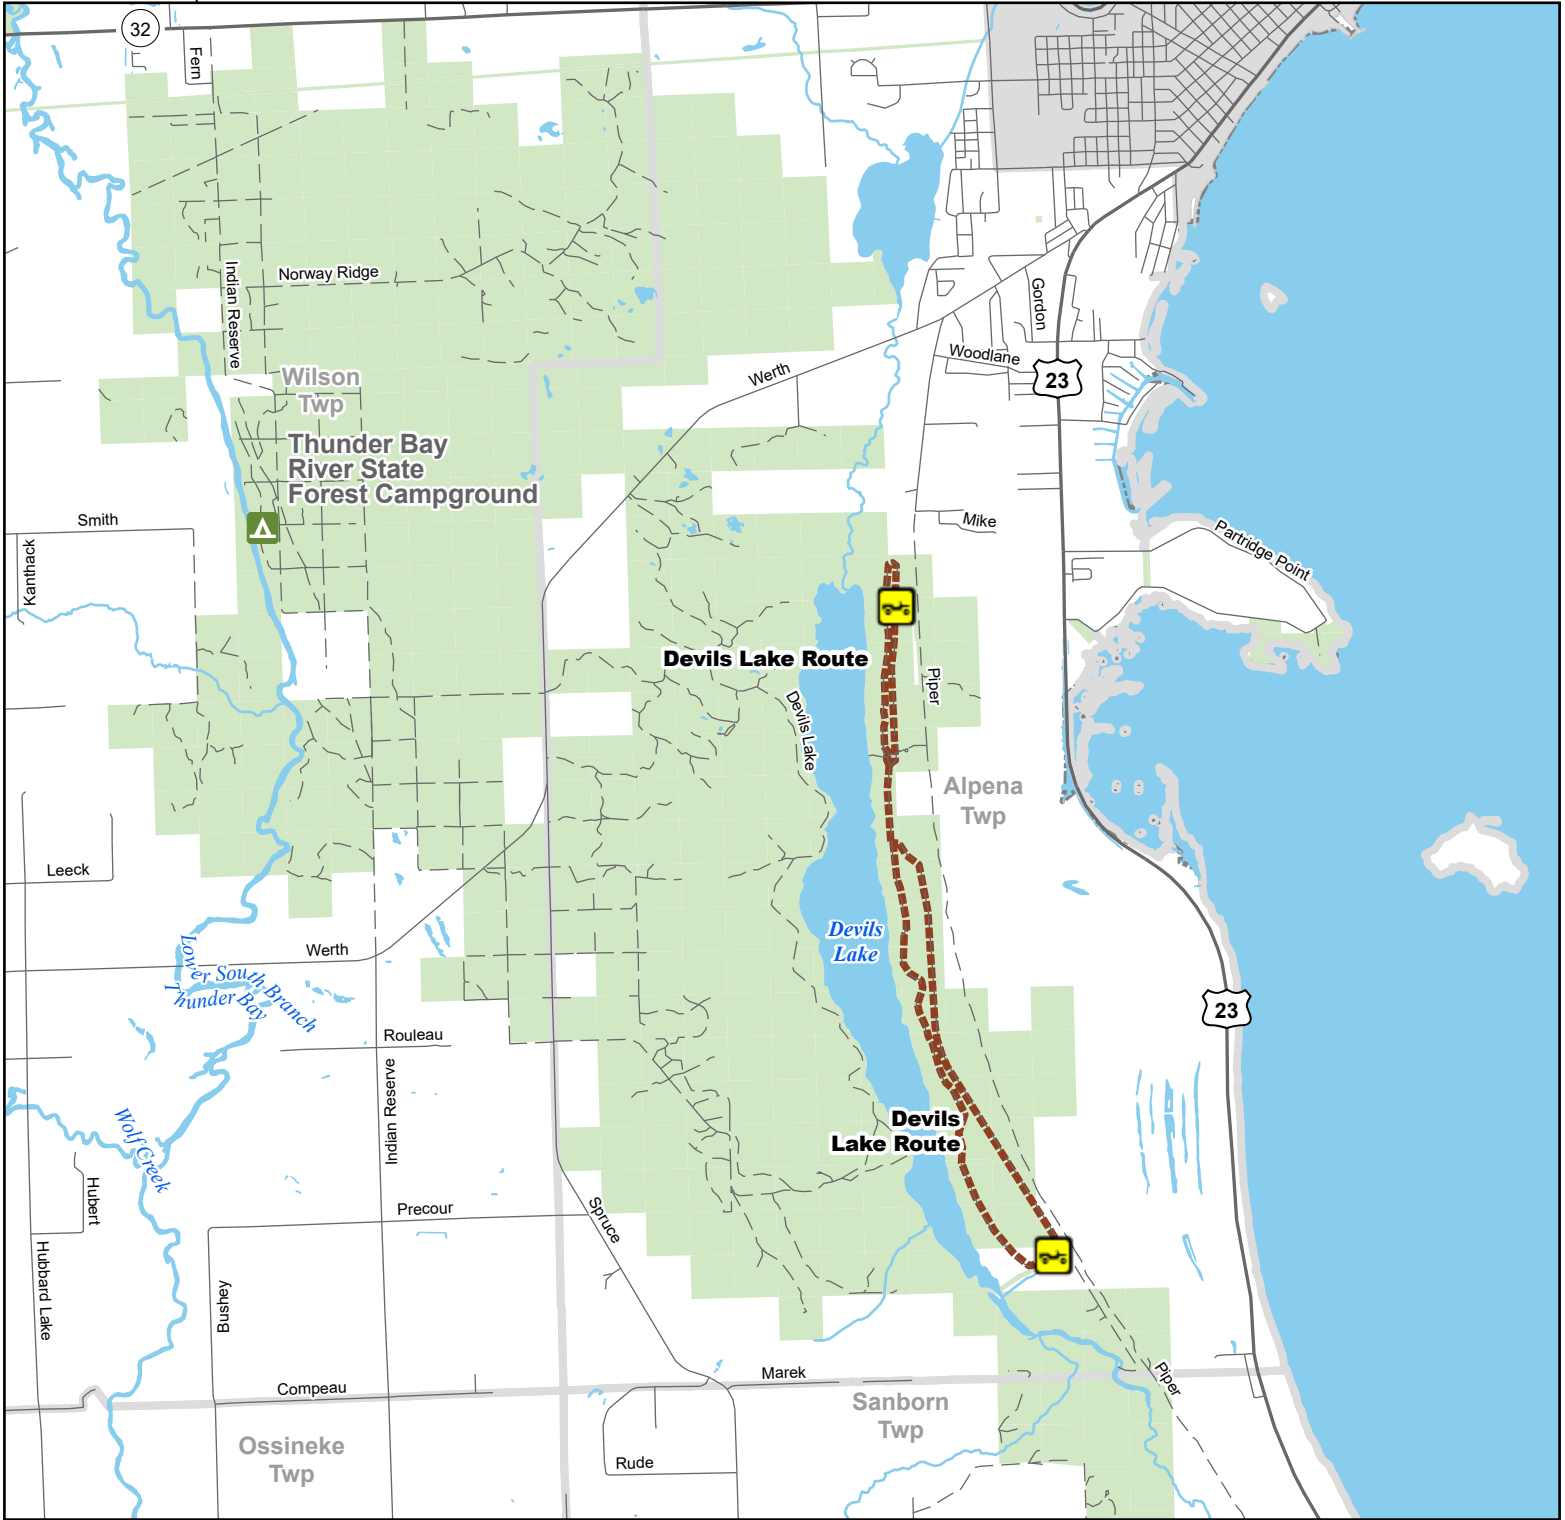

# Devils Lake Route

Alpena County, Michigan

Advisory: Trails and routes have two-way traffic.  
Disclaimer: Trails shown on this map are an approximate representation of the trail system at the time of publication and may not reflect current ground conditions. Stay on signed trails only!

Description:

State Forest Campground

ORV Route

ORV Route – ORVs of all sizes including off-road motorcycles. ORV license and trail permit required unless licensed by the Secretary of State.

- Highway
- Paved road
- Gravel or dirt road
- Lake and River
- State Forest Land
- City or Village
- Township