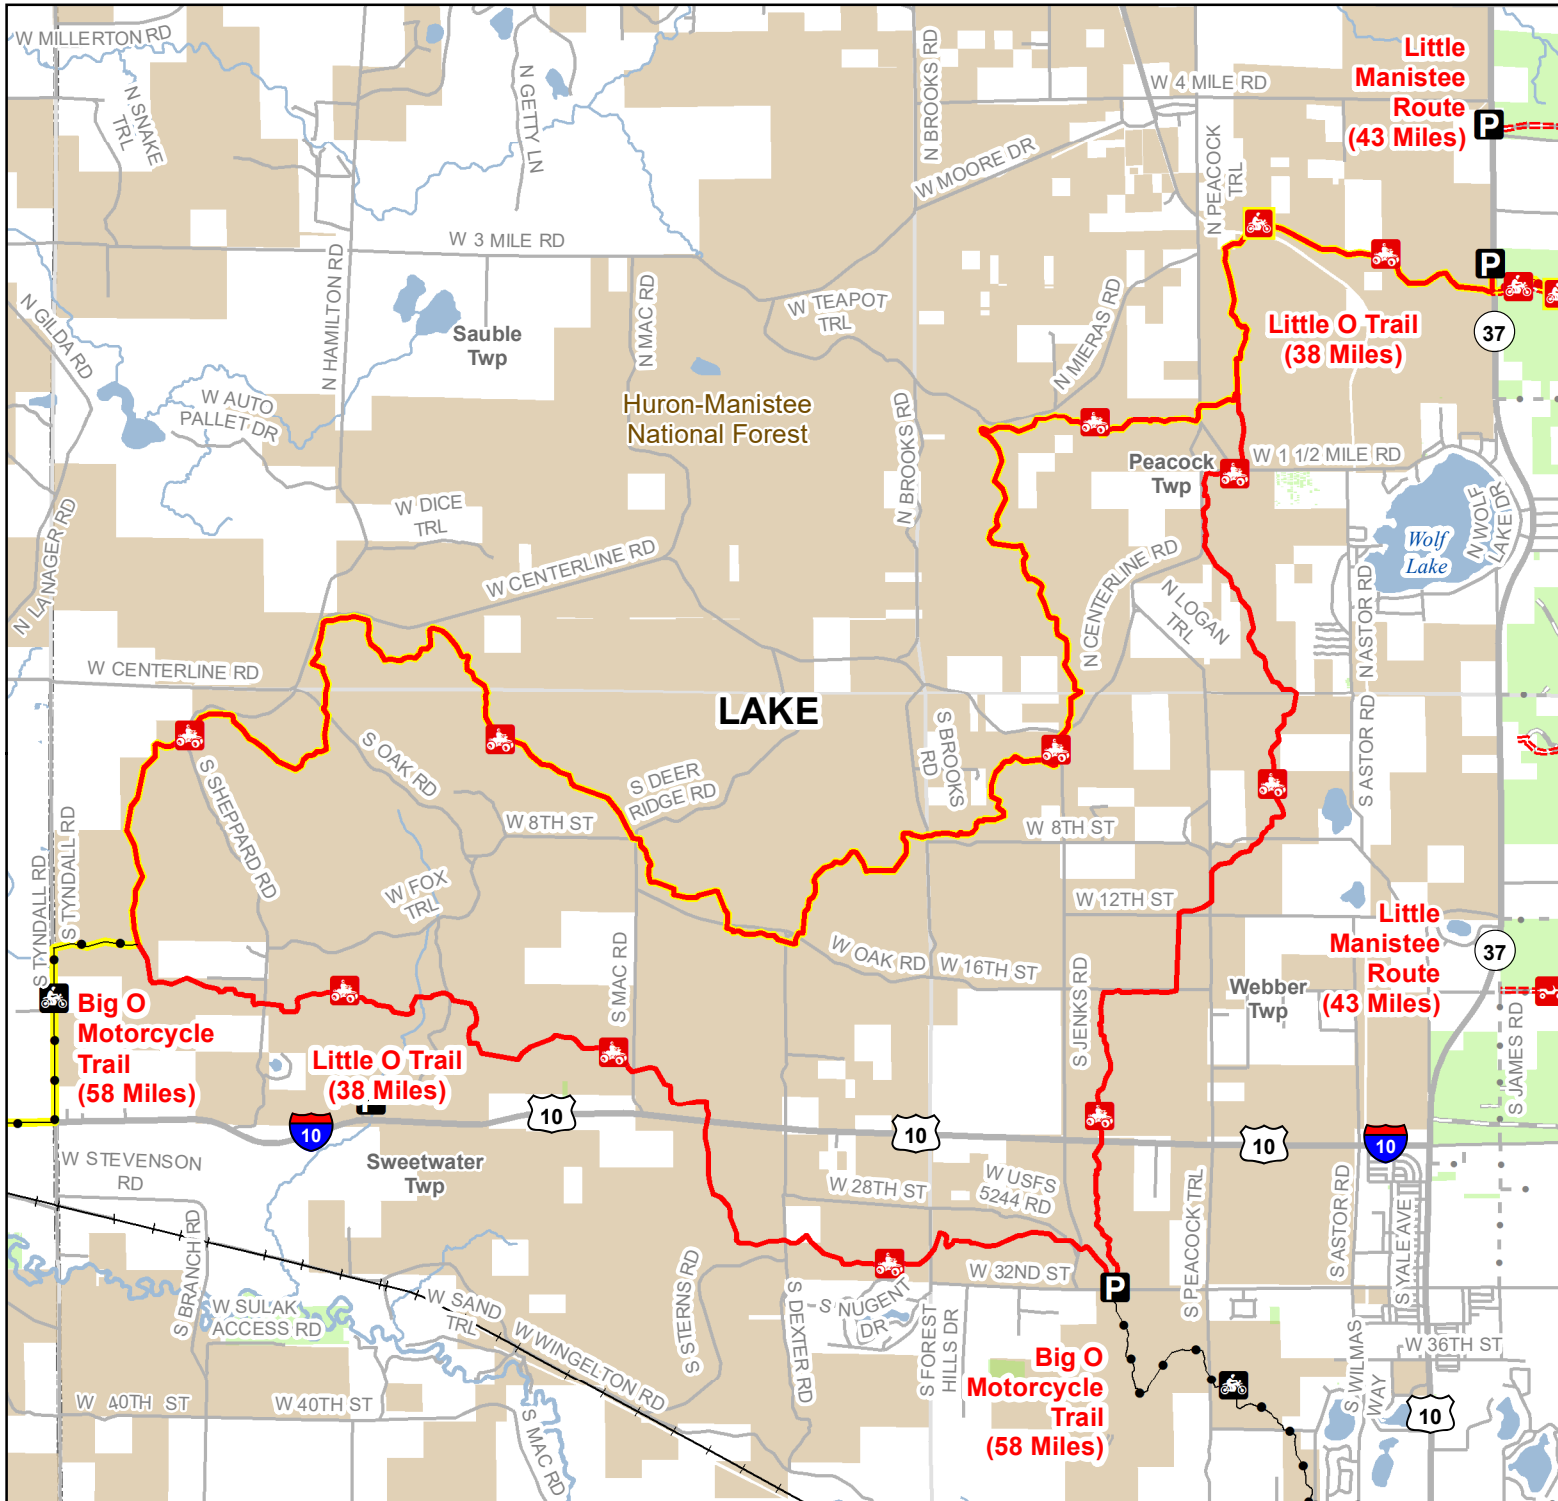

Little O Trail

Lake County, Michigan

ADVISORY: Trails and Routes have two-way traffic.
 DISCLAIMER: Trails shown on this map are an approximate representation of the trail system at the time of publication and may not reflect current ground conditions.
STAY ON SIGNED TRAILS ONLY!

P Parking Lot

ORV Route

ORV Trail

Motorcycle Trail (SOS License)

Motorcycle Trail (DNR License)

MCCCT Trail

ORV Route – ORVs of all sizes including off-road motorcycles. ORV license and trail permit required unless licensed by the Secretary of State.

Michigan Cross Country Cycle Trail (MCCCT)

Forest Road

DNR - Forest Access Route

Federal / State Highway

Federal / State / County - Paved Road

Federal / State - Dirt/Gravel Road

County - Gravel Road

Federal / State Highway

Federal / State / County - Paved Road

Railroad

Lakes and Rivers

State Forest Land

Federal Land

Township

County Boundary

Michigan.gov/ORVInfo