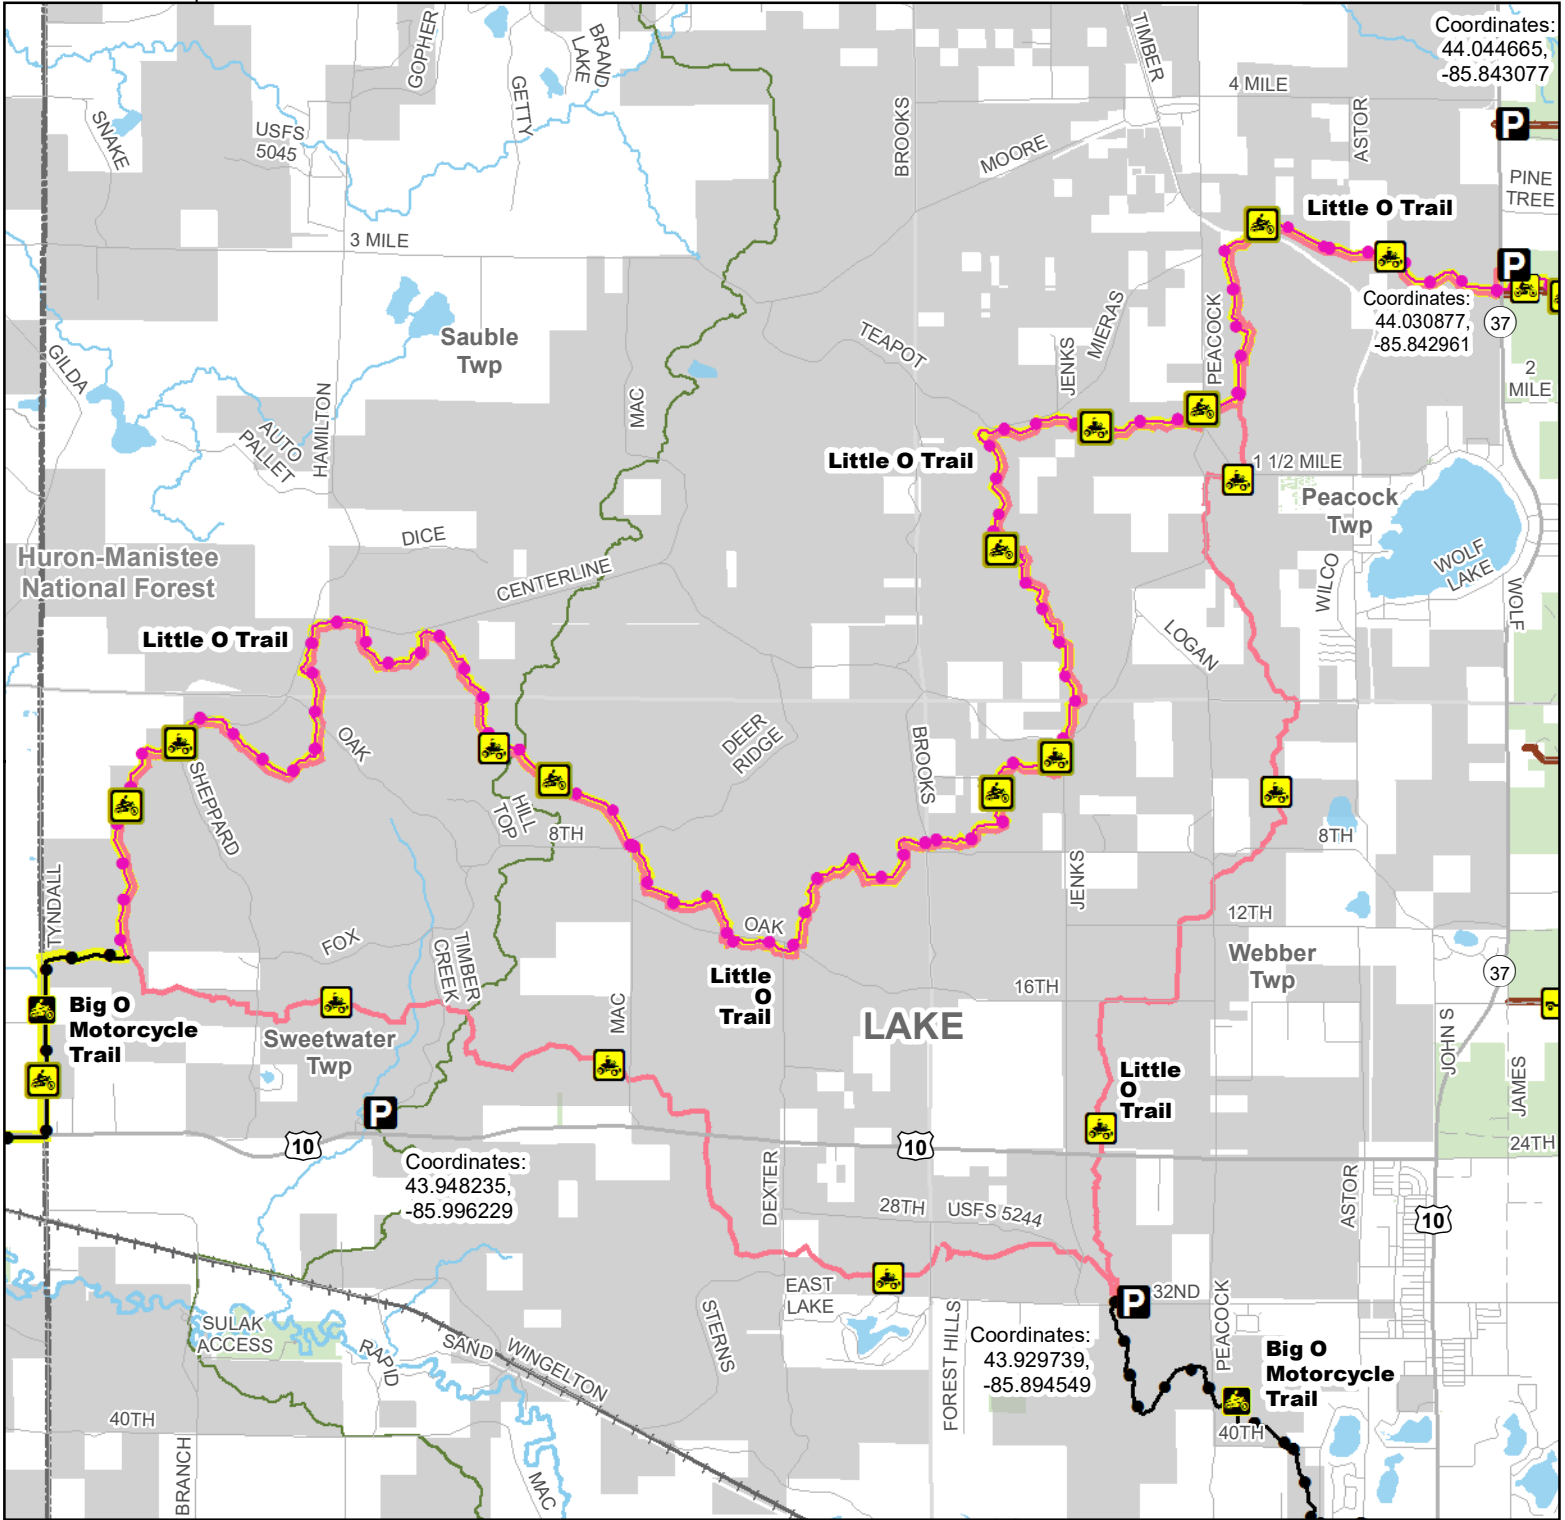

Little O Trail

Lake County, Michigan

Description: 38 miles

ADVISORY: Trails and Routes have two-way traffic.
 DISCLAIMER: Trails shown on this map are an approximate representation of the trail system at the time of publication and may not reflect current ground conditions.
STAY ON SIGNED TRAILS ONLY!

Coordinates:
44.044665,
-85.843077

Coordinates:
44.030877,
-85.842961

Coordinates:
43.948235,
-85.996229

Coordinates:
43.929739,
-85.894549

P Parking Lot

Motorcycle Trails (SOS License)

Motorcycle Trails (DNR License)

MCCCT Trails

ORV Trails

ORV Routes

ORV Route – ORVs of all sizes including off-road motorcycles. ORV license and trail permit required unless licensed by the Secretary of State.

ORV Trail – ORVs 50 inches in width or less including off-road motorcycles. ORV license and trail permit required.

Gravel or dirt road

Lake and River

State Forest Land

Federal Land

Township

County

Michigan.gov/ORVInfo