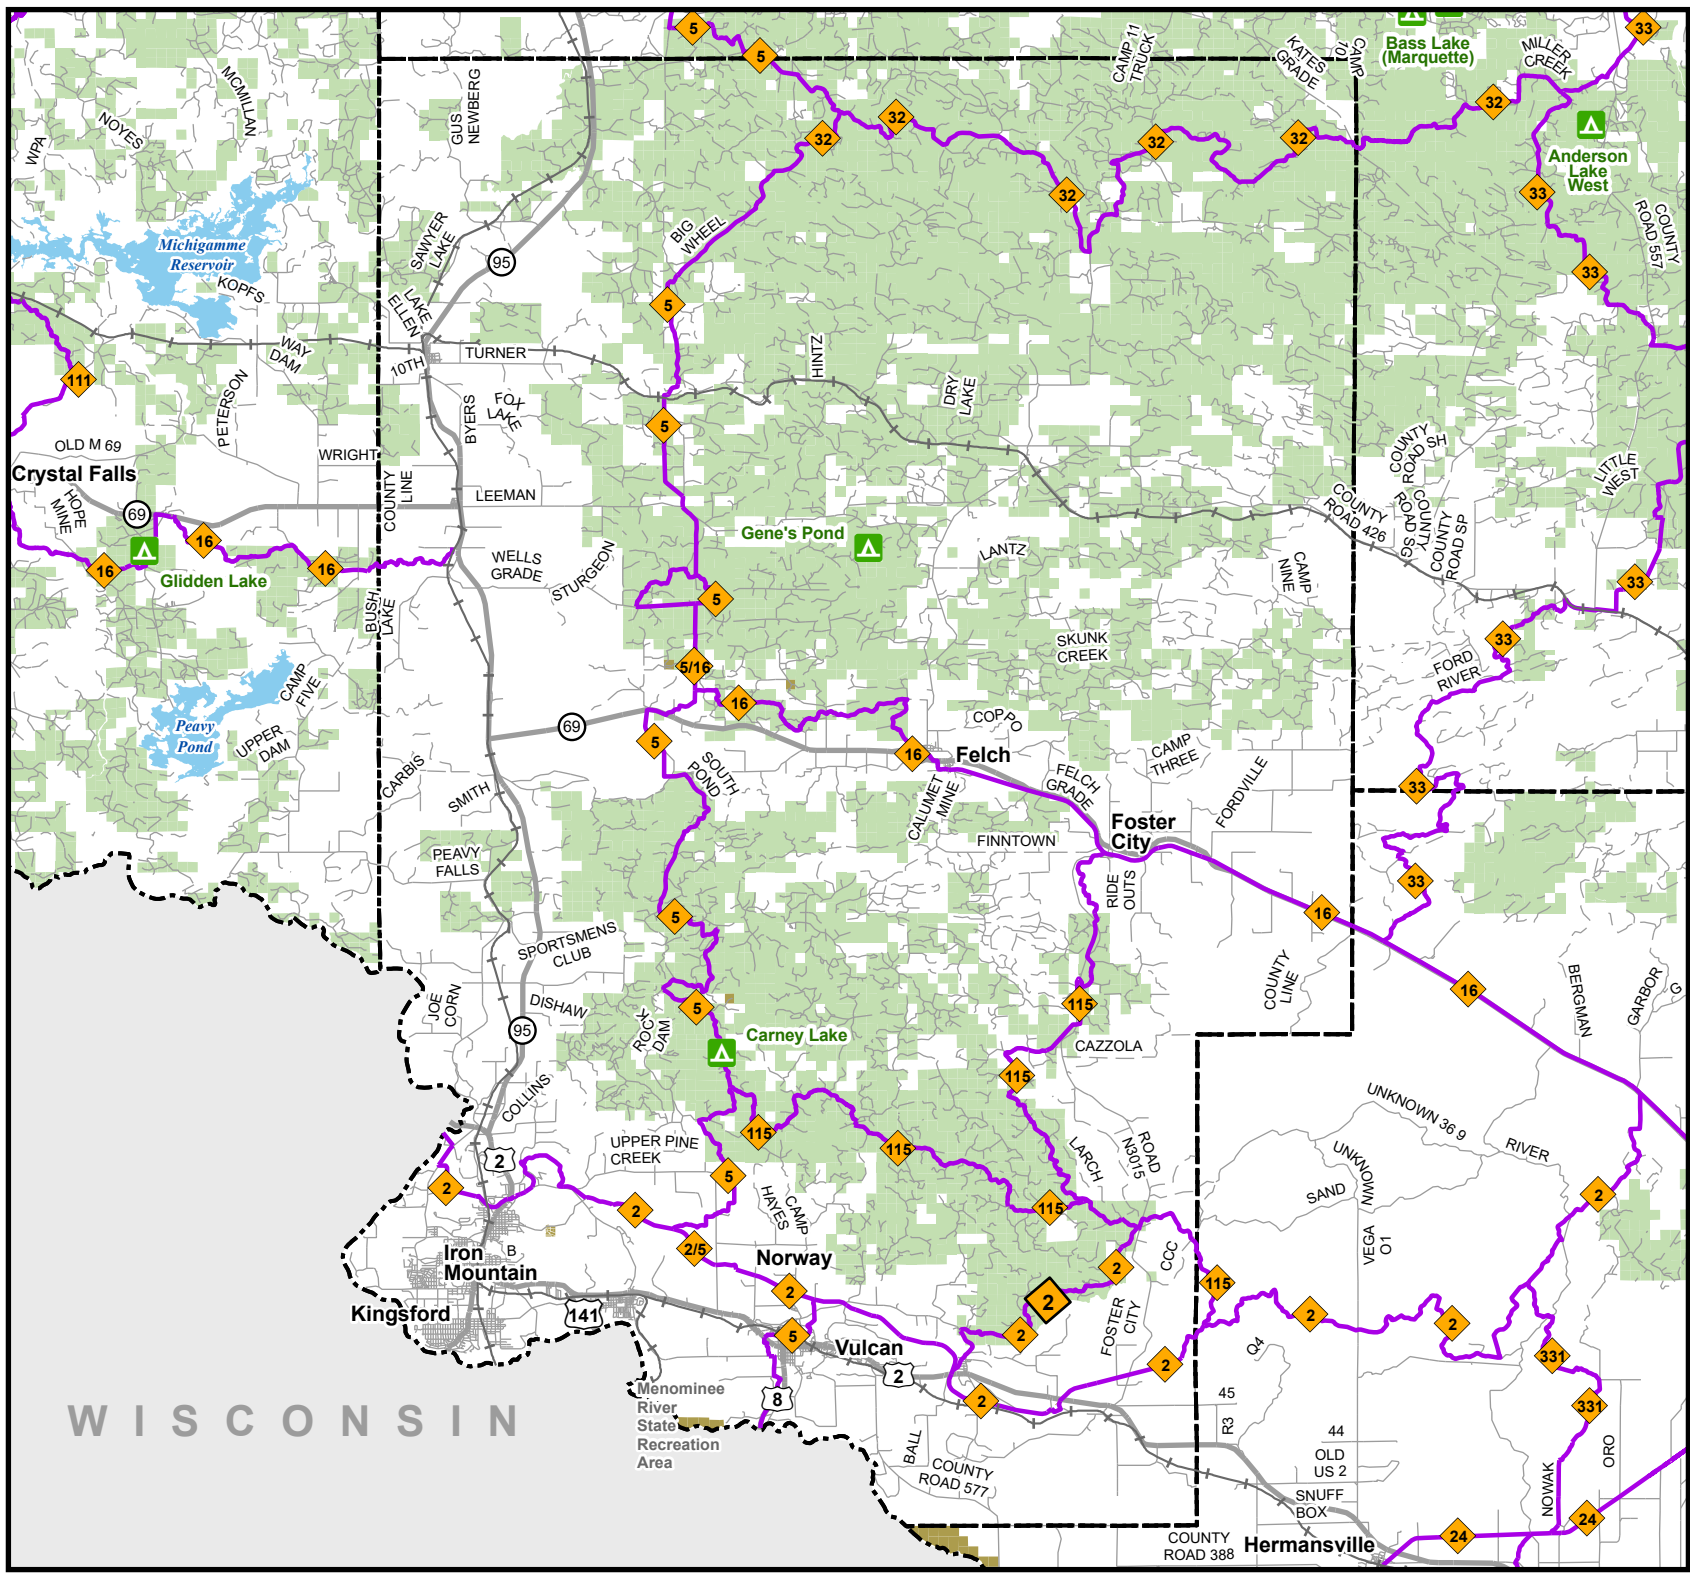

# Snowmobile Trails Dickinson County

Updated: 01/17/2024

0 1 2 Miles

- State forest campground
- Snowmobile trail
- Highway
- Paved road
- Gravel or dirt road
- Railroad
- State forest land
- State park
- Lakes and rivers
- County

**Parking**  
Parking lot information is currently unavailable.

**RIDE RIGHT**

Michigan.gov/Snowmobiling

W I S C O N S I N

COUNTY ROAD 388 Hermansville