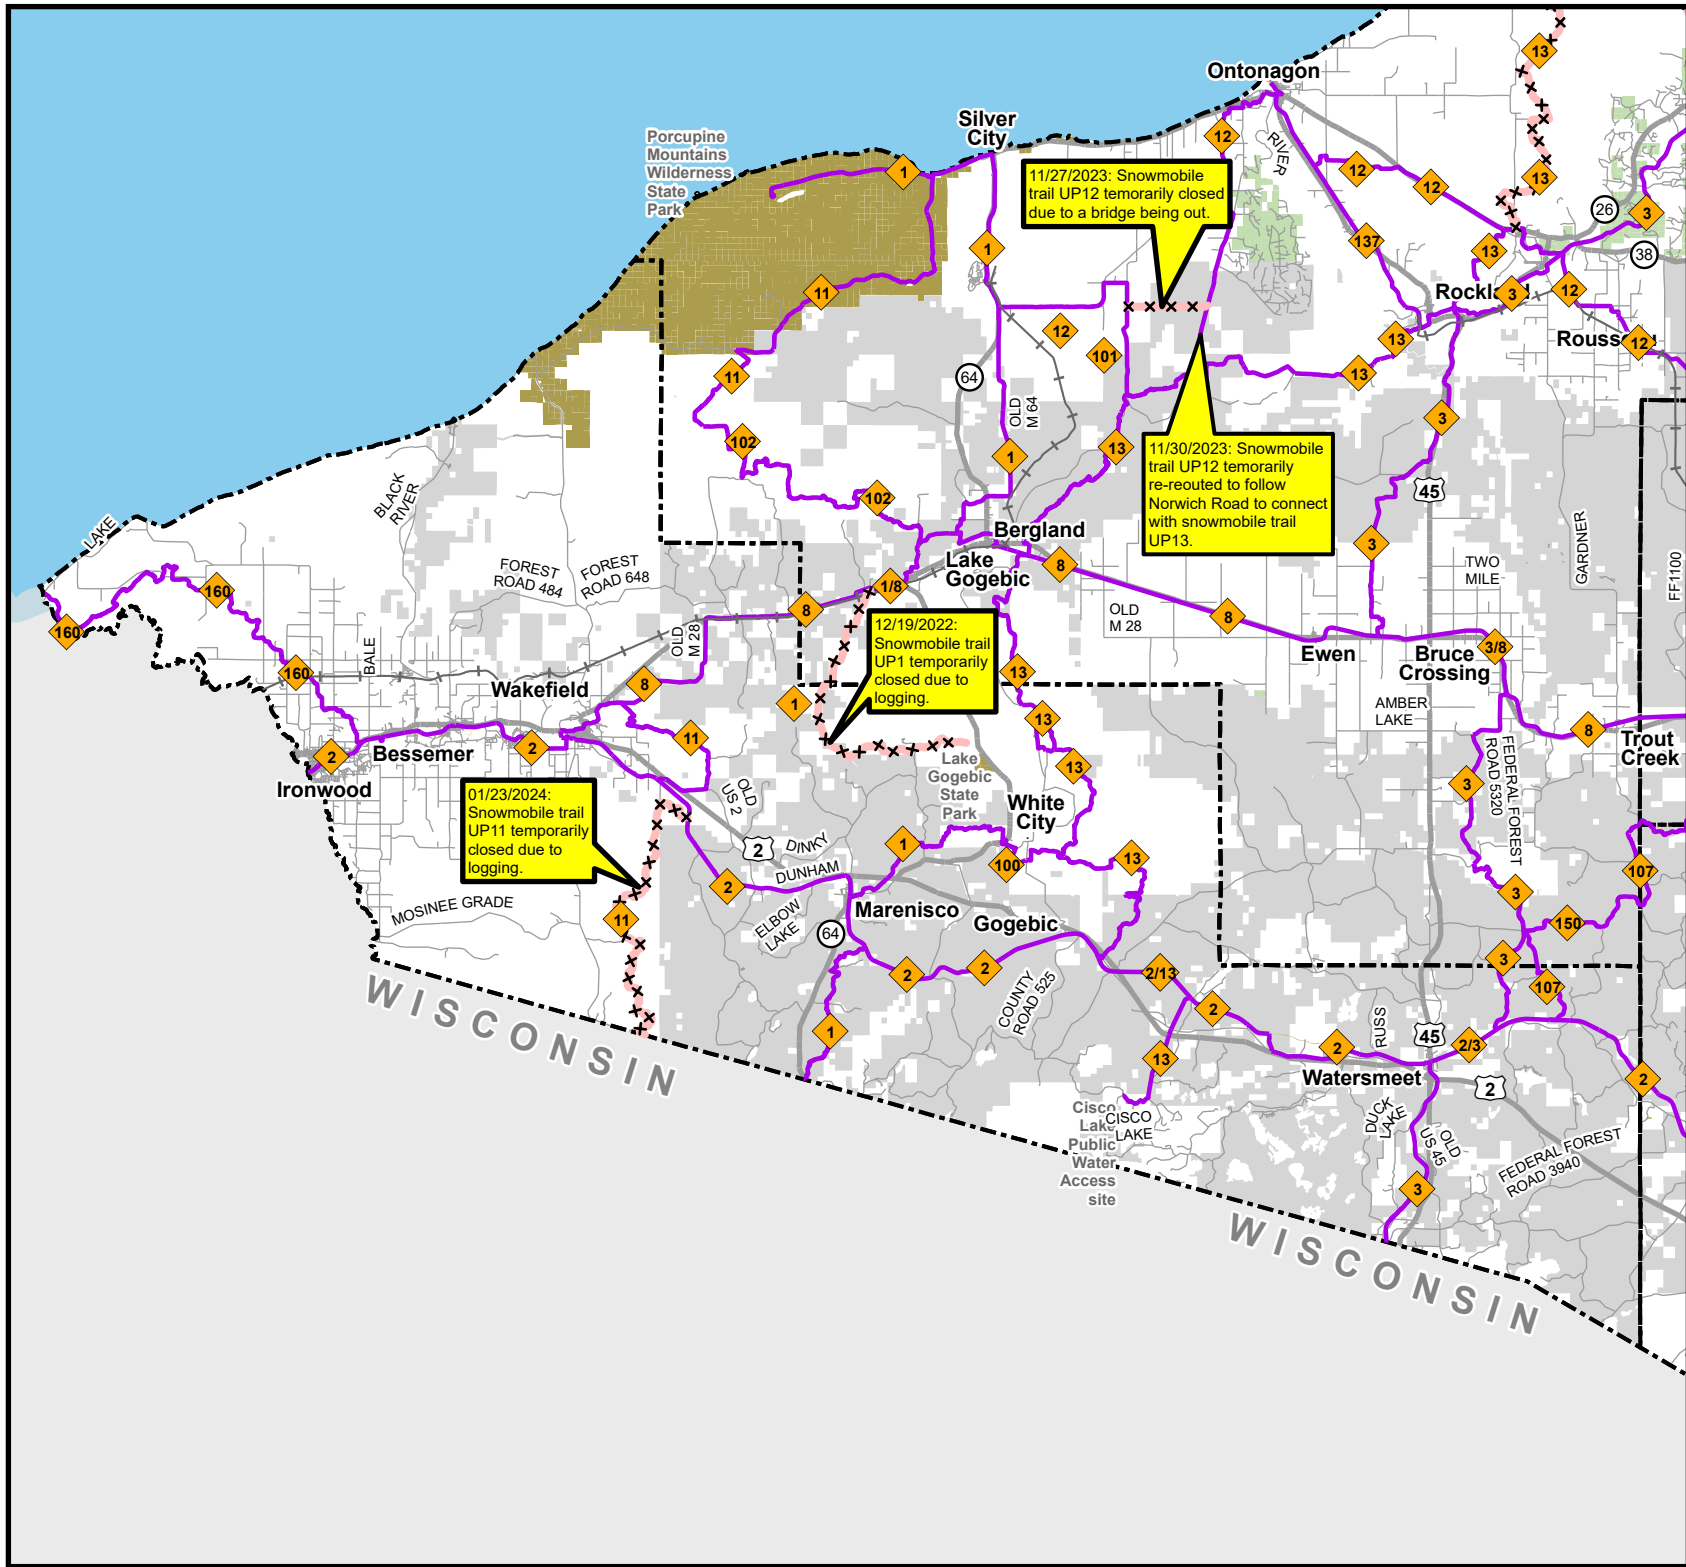

Snowmobile Trails Gogebic County

Updated: 01/26/2024

0 1 2 Miles

- Temporarily closed trail
- Snowmobile trail
- Highway
- Paved road
- Gravel or dirt road
- Railroad
- State forest land
- State park
- Federal land
- County

Parking
Parking lot information is currently unavailable.

11/27/2023: Snowmobile trail UP12 temporarily closed due to a bridge being out.

11/30/2023: Snowmobile trail UP12 temporarily re-routed to follow Norwich Road to connect with snowmobile trail UP13.

12/19/2022: Snowmobile trail UP1 temporarily closed due to logging.

01/23/2024: Snowmobile trail UP11 temporarily closed due to logging.