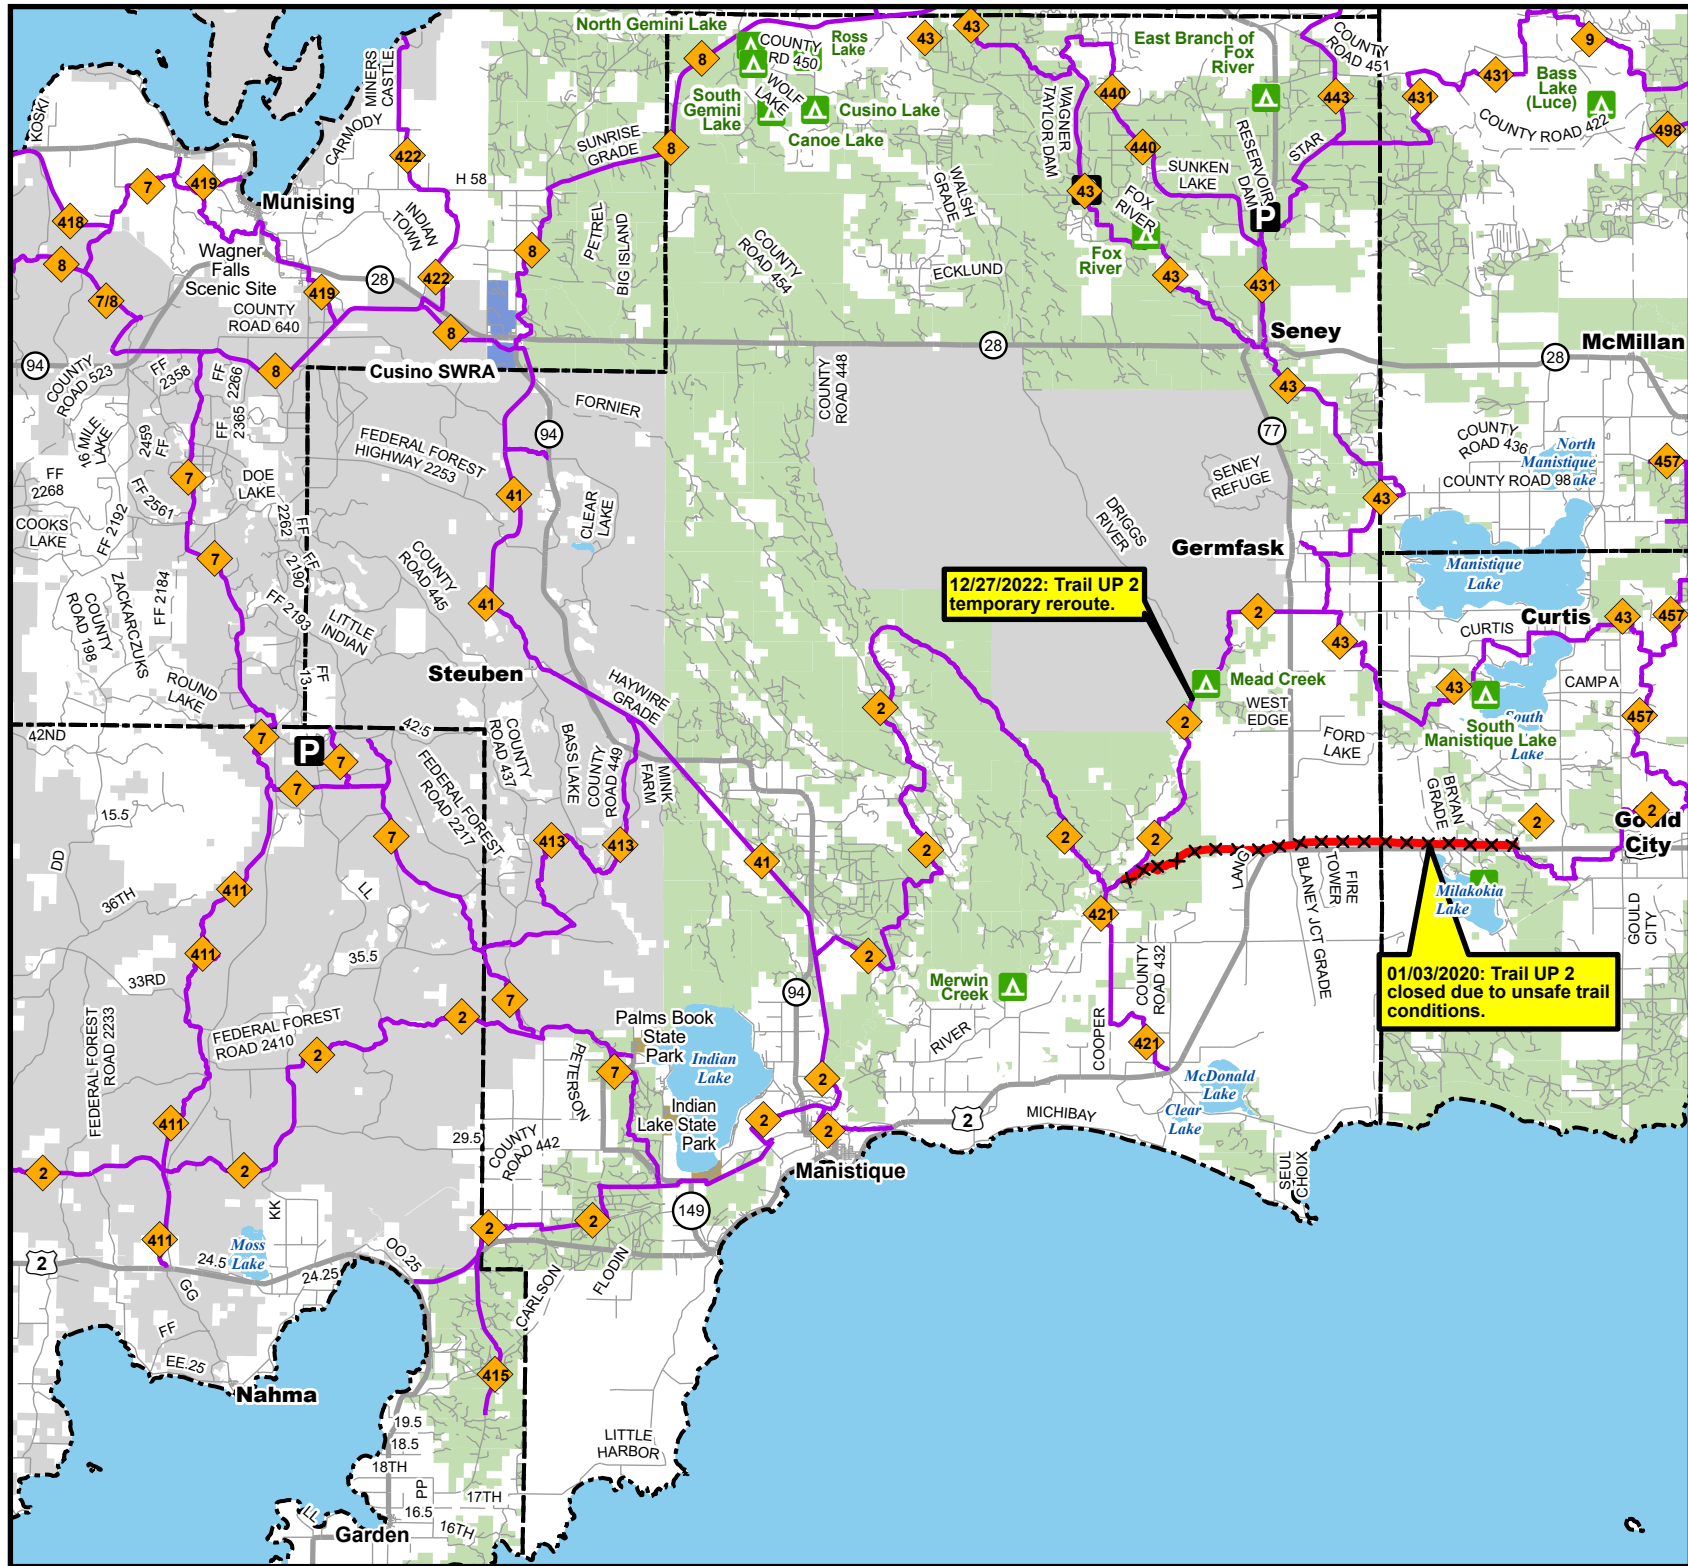

Michigan Department of Natural Resources
Snowmobile Trails
 Schoolcraft County

Updated: 09/11/2023

0 1 2 Miles

- Parking lot
- State forest campground
- Permanently closed trail
- Snowmobile trail
- State park boundary
- State forest land
- State game area
- Federal land
- Lakes and rivers

Parking
UP43⁽¹⁾ Southside Fox River Rd SE of Int with Wagner Taylor Dam Rd.
UP431⁽²⁾ Eastside M-77, North of Int with Reservoir Dam Rd

RIDE RIGHT

Michigan.gov/Snowmobiling

12/27/2022: Trail UP 2 temporary reroute.

01/03/2020: Trail UP 2 closed due to unsafe trail conditions.