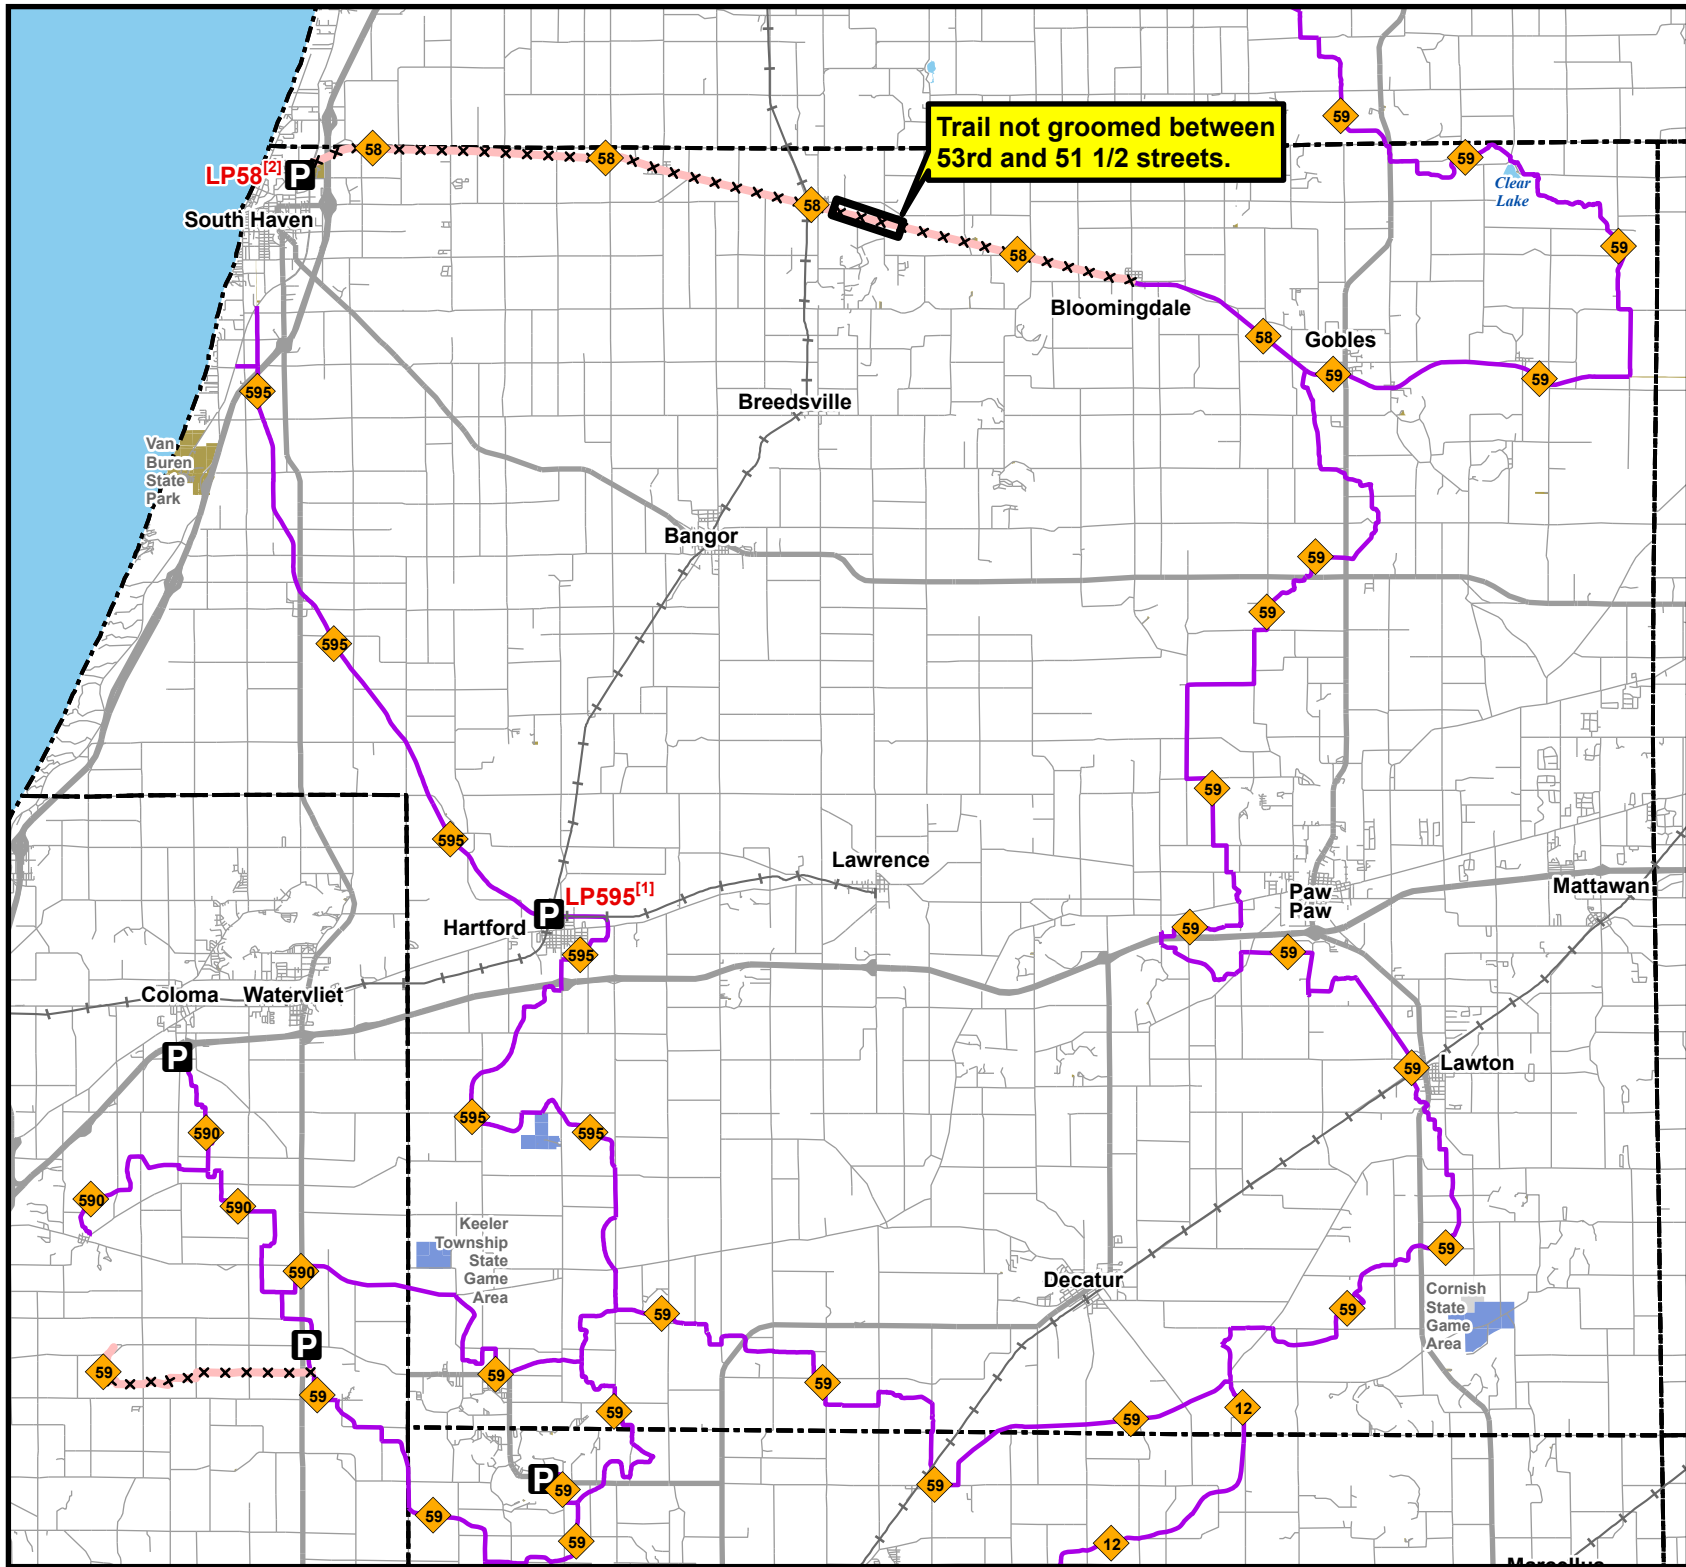

Snowmobile Trails Van Buren County

Updated: 01/12/2024

0 1 2 Miles

- Parking lot
- Temporarily closed trail
- Snowmobile trail
- Highway
- Paved road
- Gravel or dirt road
- Railroad
- State park
- State wildlife land
- Federal land
- Lakes and rivers
- County

Parking
LP595^[1] Van Buren Trail SP located on Prospect St in Hartford
LP58^[2] Kal-Haven Trailhead in South Haven, located on the eastside of North Bailey Rd, North of Wells St

Trail not groomed between 53rd and 51 1/2 streets.