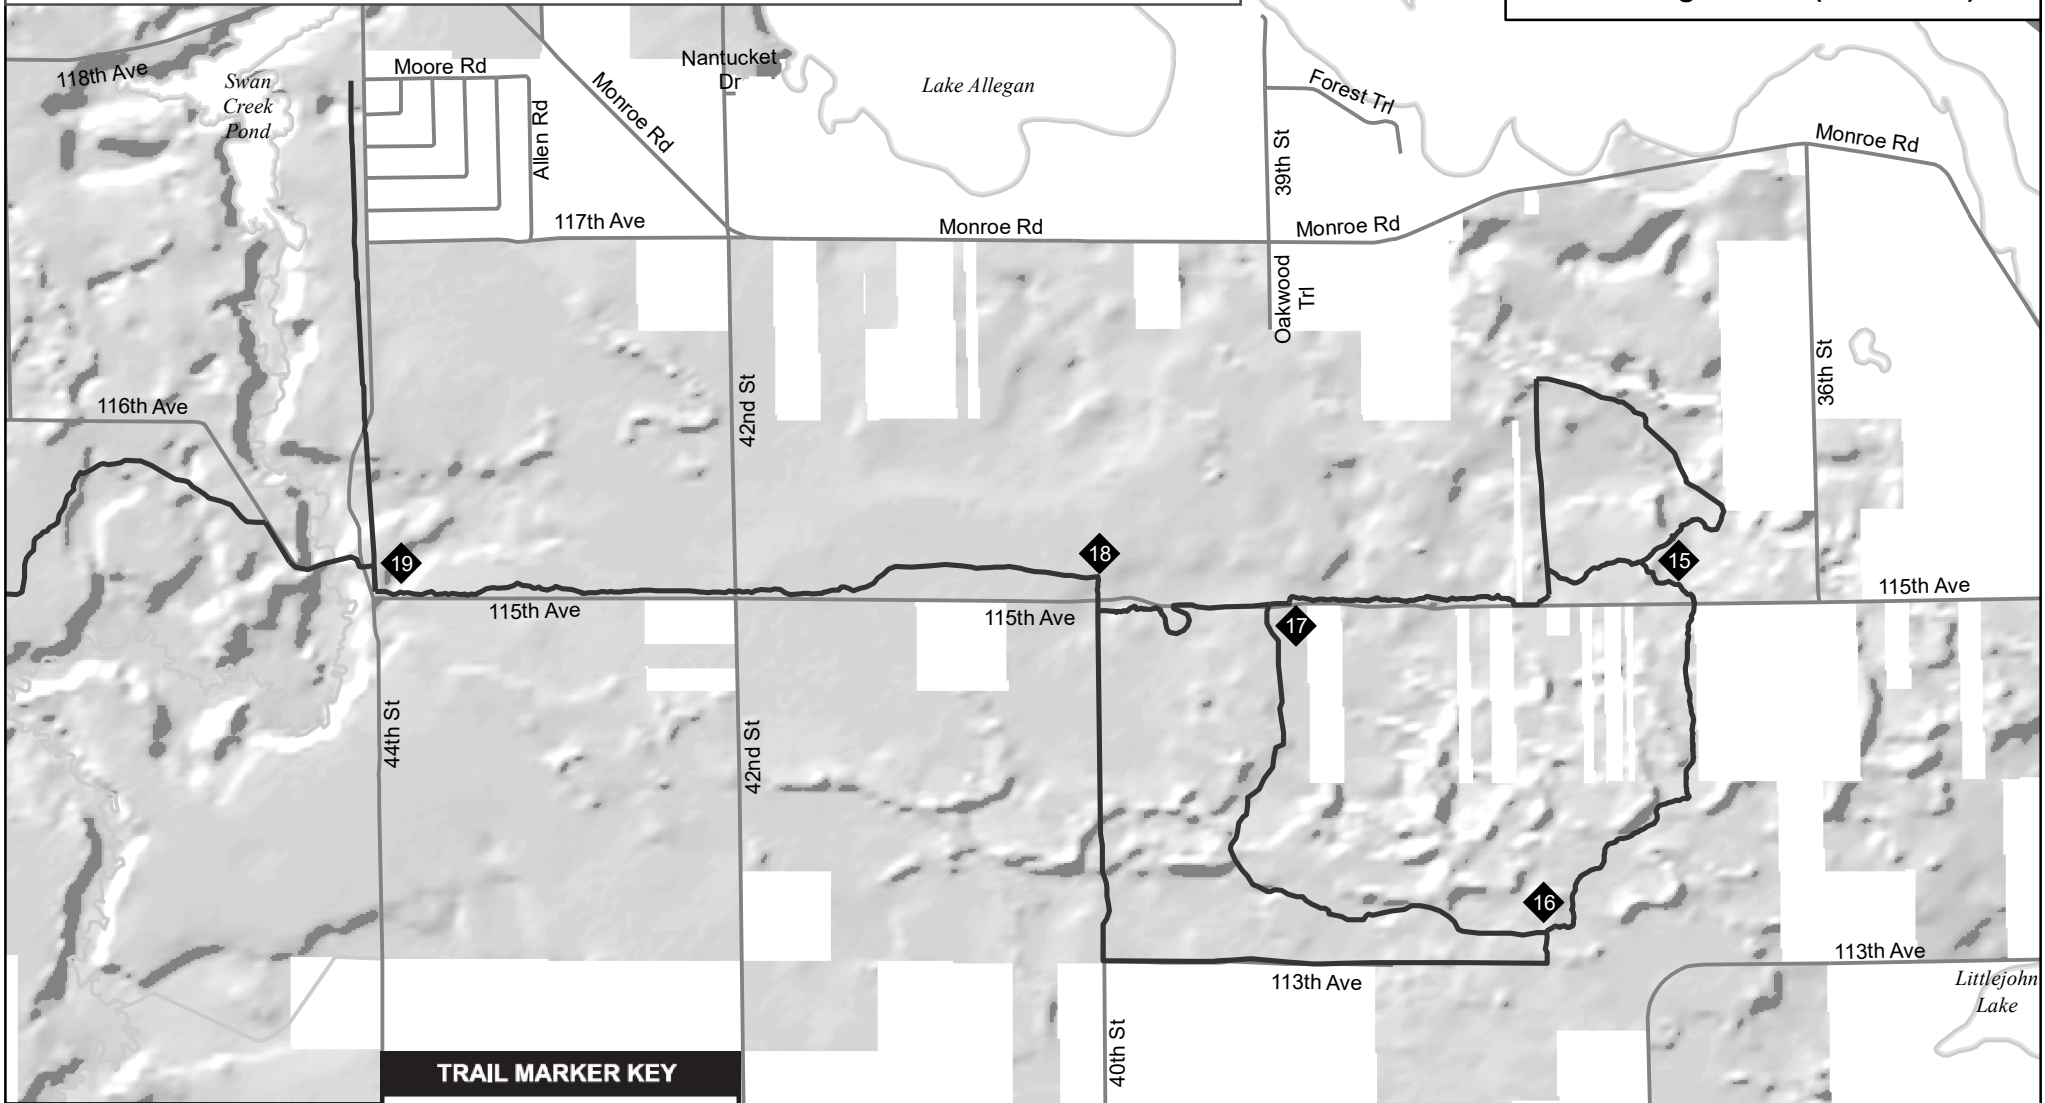

Allegan State Game Area Equestrian Trails

Allegan County, MI

Created: 04/09/2018

-  Equestrian Trail
-  Highway
-  Paved Road
-  River
-  Lake
-  Equestrian Staging Area
-  Drinking Water - Hand Pump
-  Vault Toilet
-  Ely Lake Campground
-  Silver Creek Park & Campground
-  Allegan State Game Area

Allegan State Game Area Equestrian Trails

Swan Lake/Little John Area - Allegan County, MI

Created: 02/14/2018

Notice: Equestrian trails located outside Silver Creek Campground boundary are closed during firearm deer hunting season (Nov. 15-30).

TRAIL MARKER KEY

- Equestrian Trail
- Highway
- Paved Road
- River
- Lake
- Trail Marker
- Allegan State Game Area

Allegan State Game Area Equestrian Trails

Ely Lake Area - Allegan County, MI

Created: 04/09/2018

- Equestrian Trail
- Highway
- Paved Road
- River
- Lake
- Trail Marker
- Equestrian Staging Area
- Drinking Water - Hand Pump
- Vault Toilet
- Silver Creek Park & Campground
- Allegan State Game Area