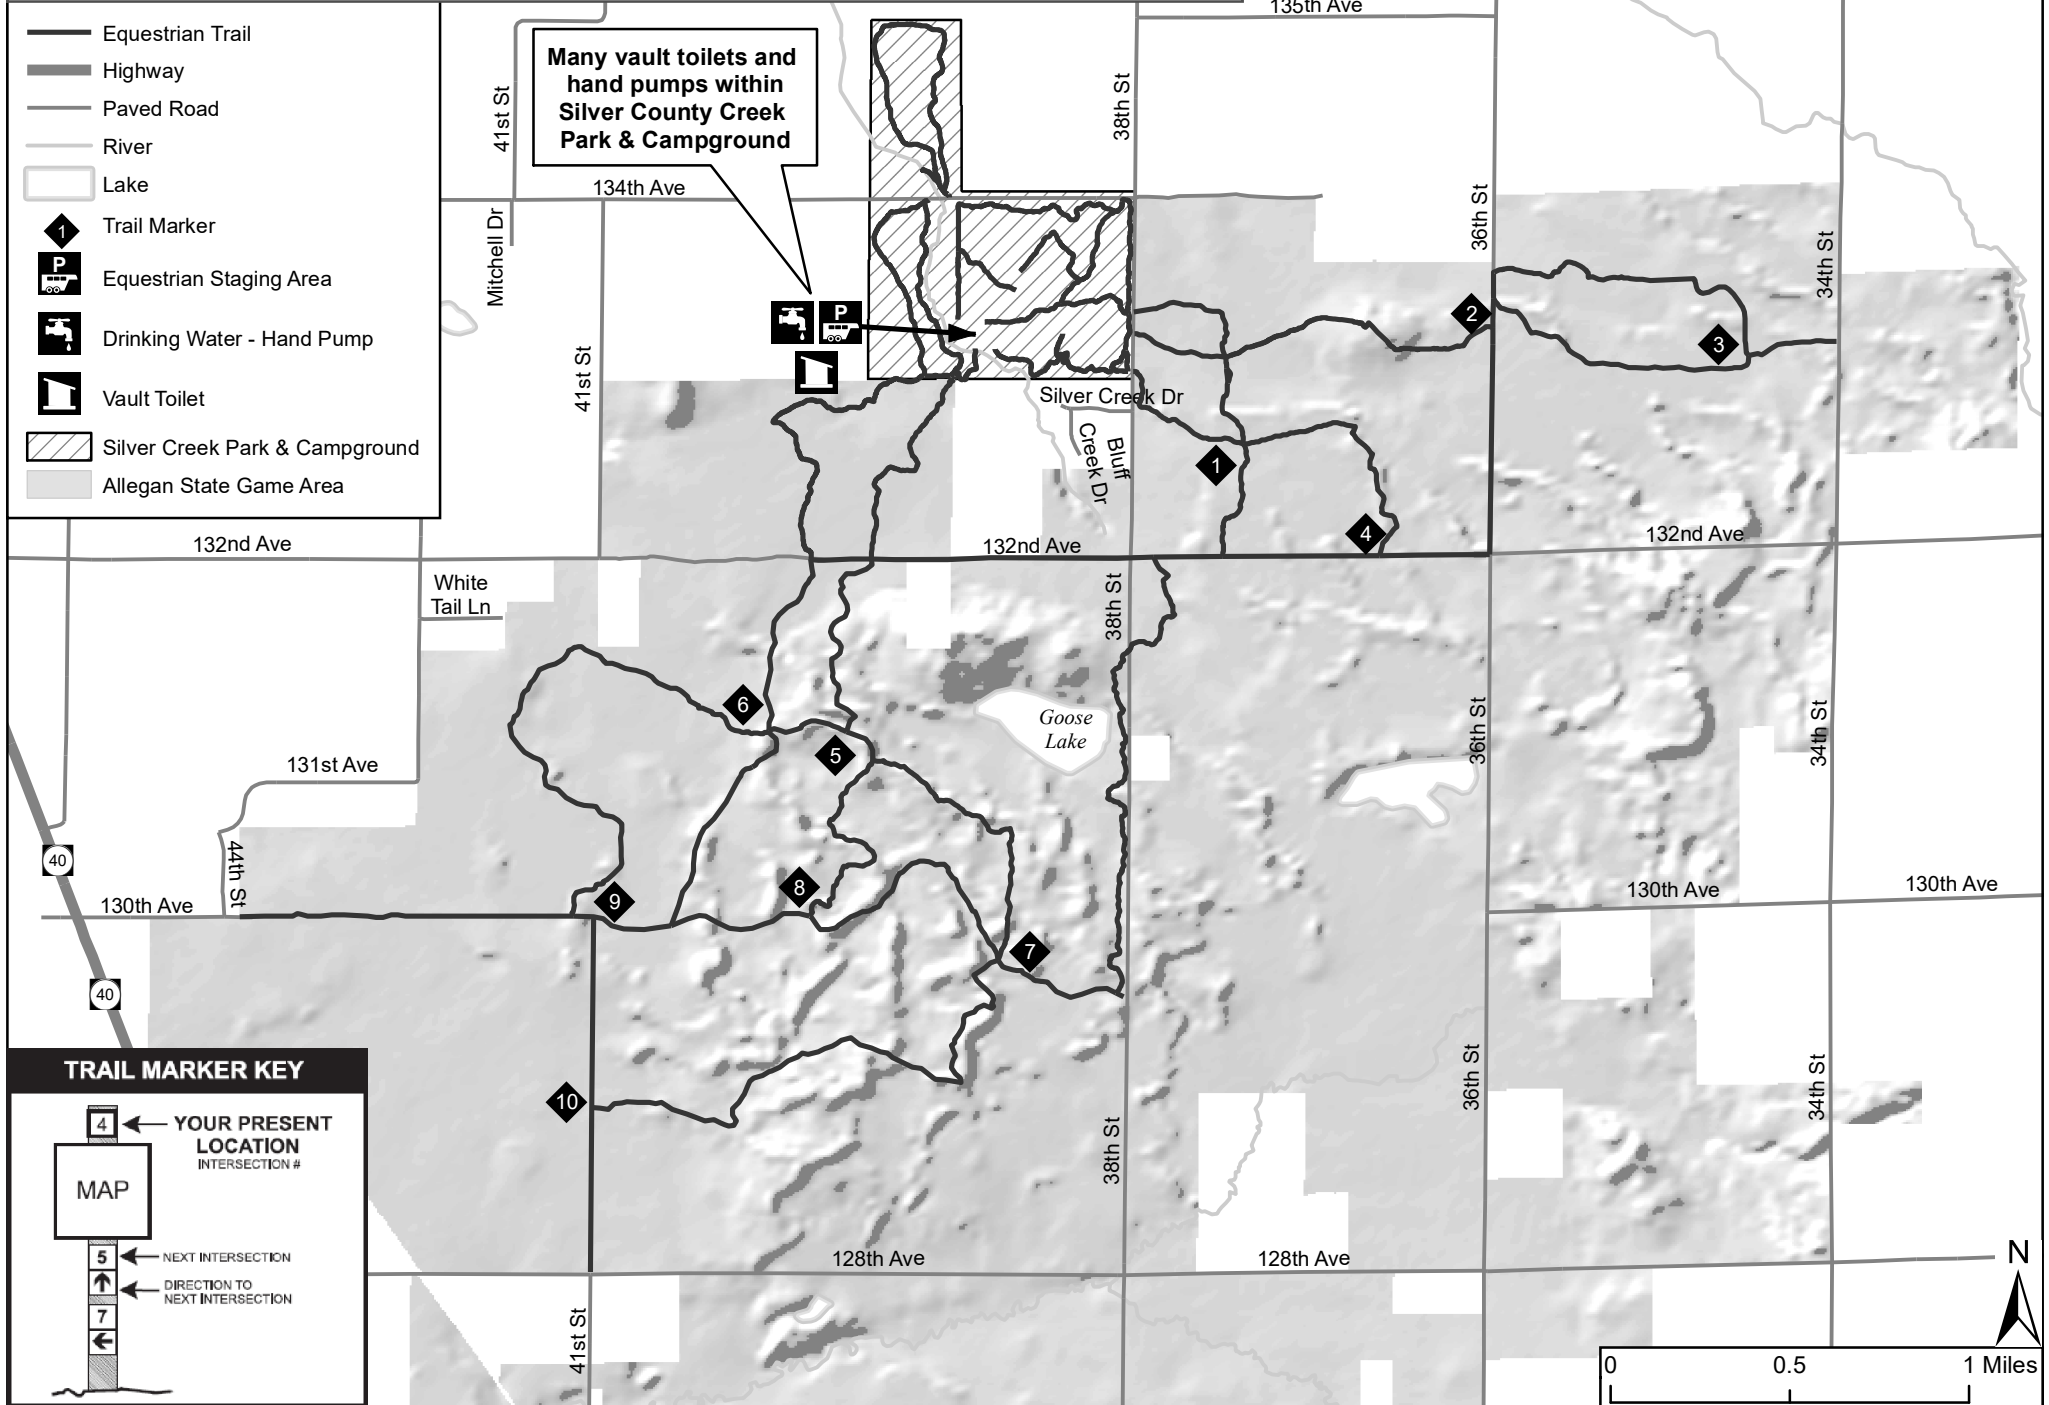

Allegan State Game Area Equestrian Trails

Silver Creek County Park Area - Allegan County, MI Created: 02/14/2018

- Equestrian Trail
- Highway
- Paved Road
- River
- Lake
- Trail Marker
- Equestrian Staging Area
- Drinking Water - Hand Pump
- Vault Toilet
- Silver Creek Park & Campground
- Allegan State Game Area

Many vault toilets and hand pumps within Silver County Creek Park & Campground

TRAIL MARKER KEY

4 ← YOUR PRESENT LOCATION INTERSECTION #

MAP

5 ← NEXT INTERSECTION

7 ← DIRECTION TO NEXT INTERSECTION