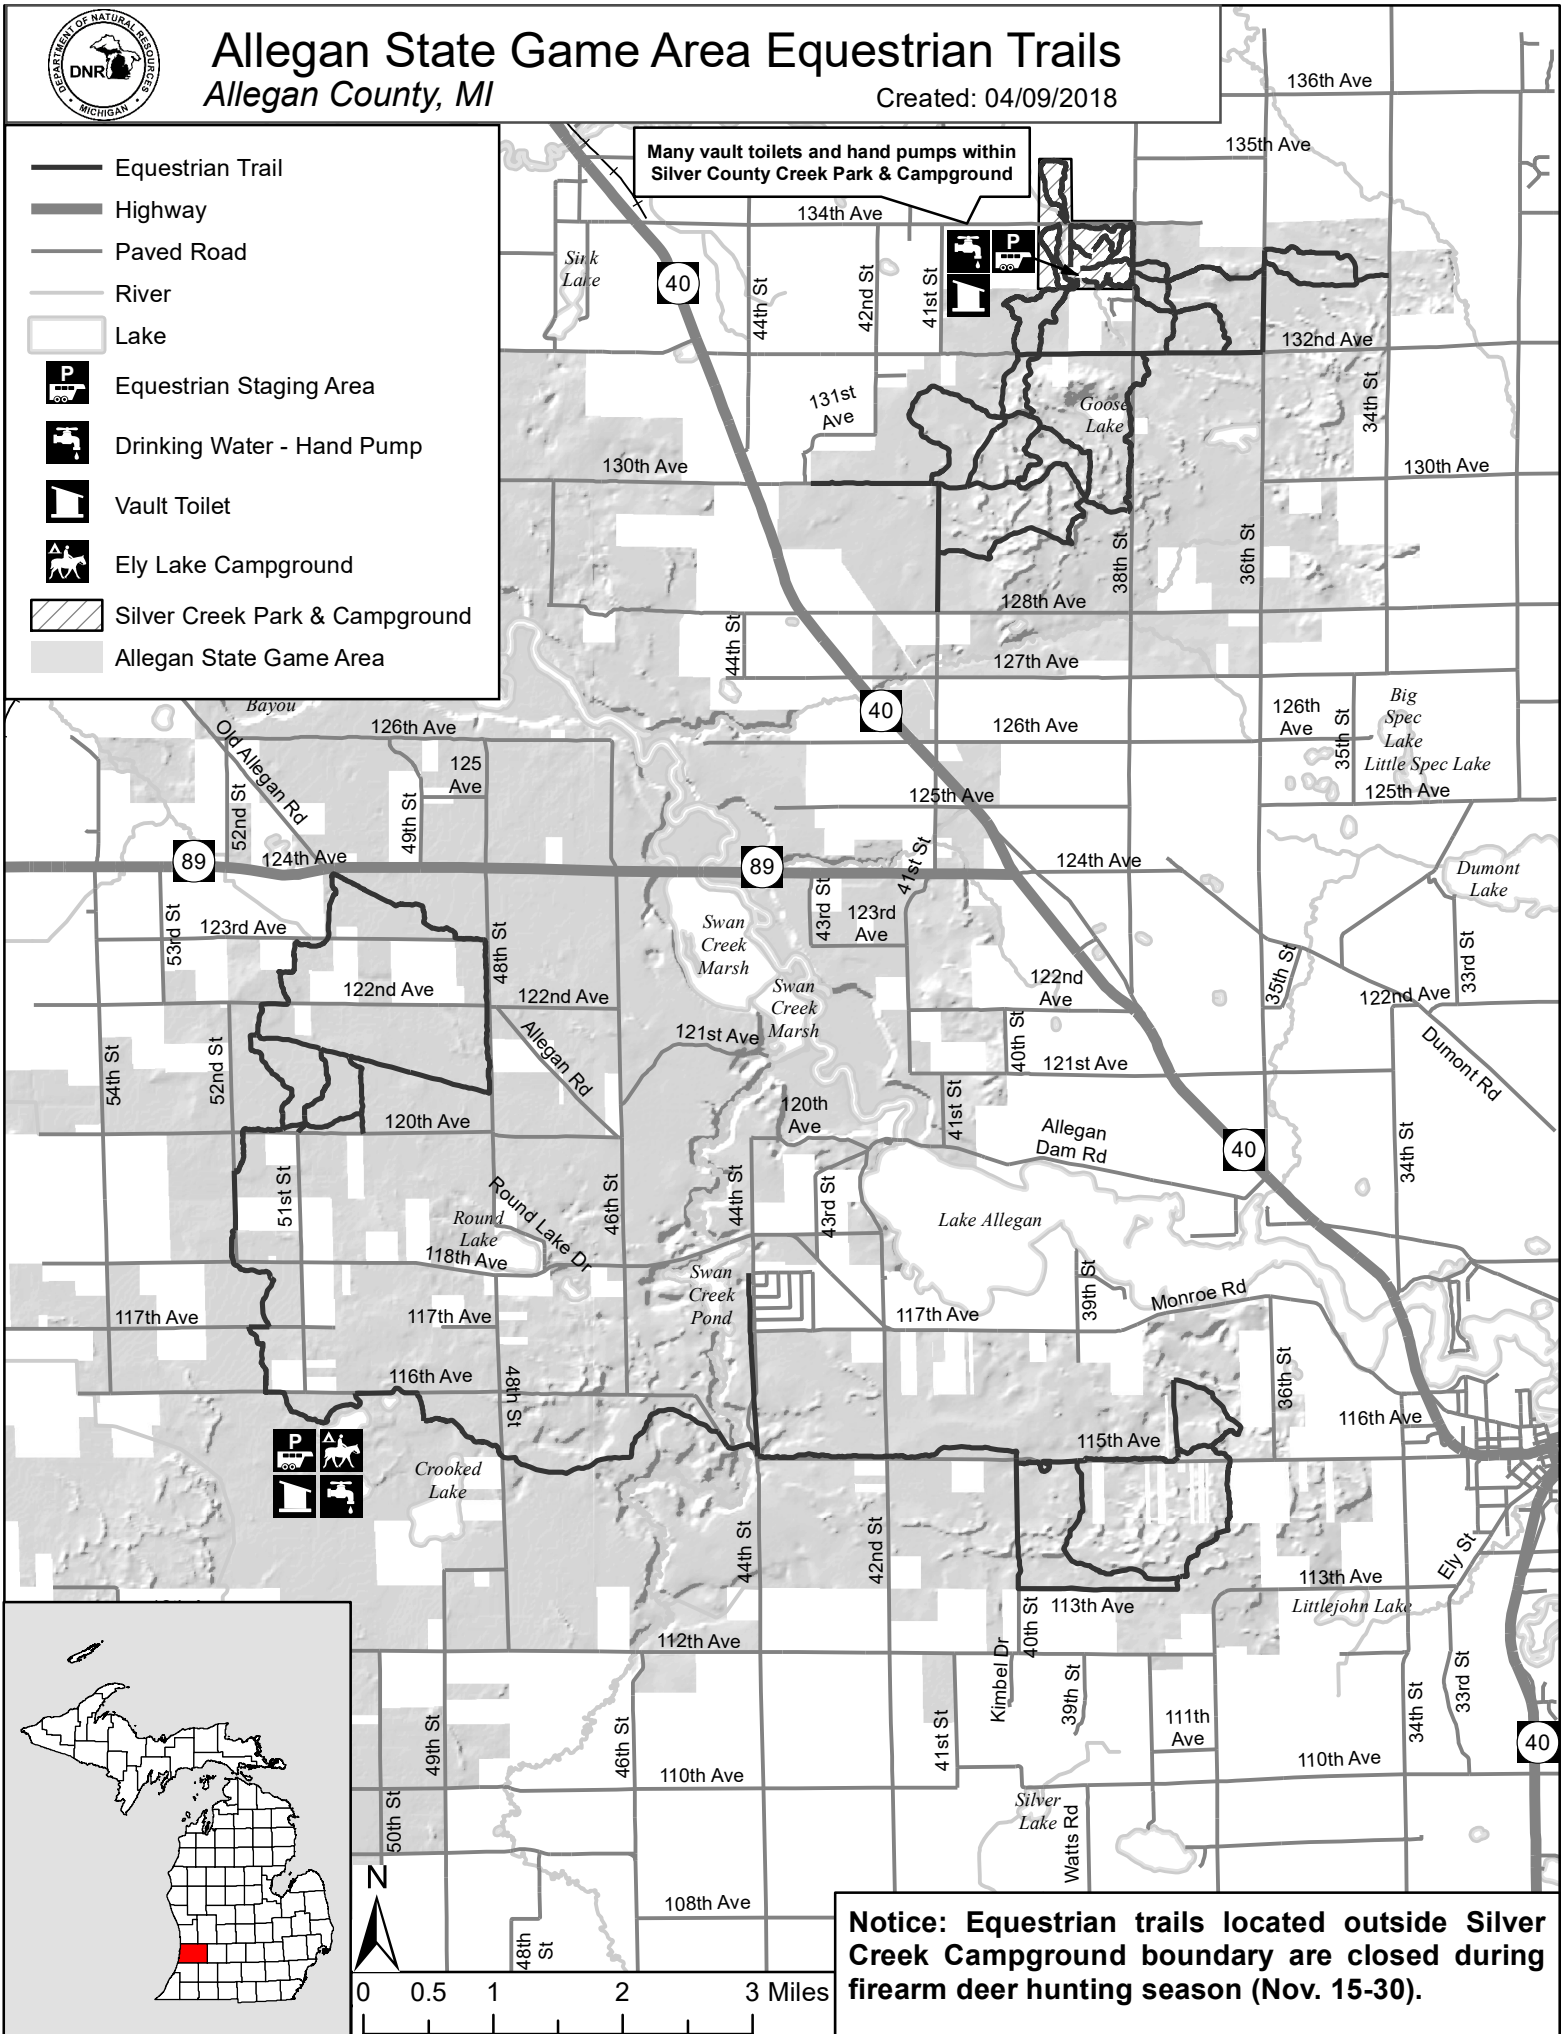

Allegan State Game Area Equestrian Trails

Allegan County, MI

Created: 04/09/2018

-  Equestrian Trail
-  Highway
-  Paved Road
-  River
-  Lake
-  Equestrian Staging Area
-  Drinking Water - Hand Pump
-  Vault Toilet
-  Ely Lake Campground
-  Silver Creek Park & Campground
-  Allegan State Game Area

Allegan State Game Area Equestrian Trails

Swan Lake/Little John Area - Allegan County, MI

Created: 02/14/2018

Notice: Equestrian trails located outside Silver Creek Campground boundary are closed during firearm deer hunting season (Nov. 15-30).

TRAIL MARKER KEY

- Equestrian Trail
- Highway
- Paved Road
- River
- Lake
- Trail Marker
- Allegan State Game Area

Allegan State Game Area Equestrian Trails

Ely Lake Area - Allegan County, MI

Created: 04/09/2018

-  Equestrian Trail
-  Highway
-  Paved Road
-  River
-  Lake
-  Trail Marker
-  Equestrian Staging Area
-  Drinking Water - Hand Pump
-  Vault Toilet
-  Ely Lake Campground
-  Allegan State Game Area