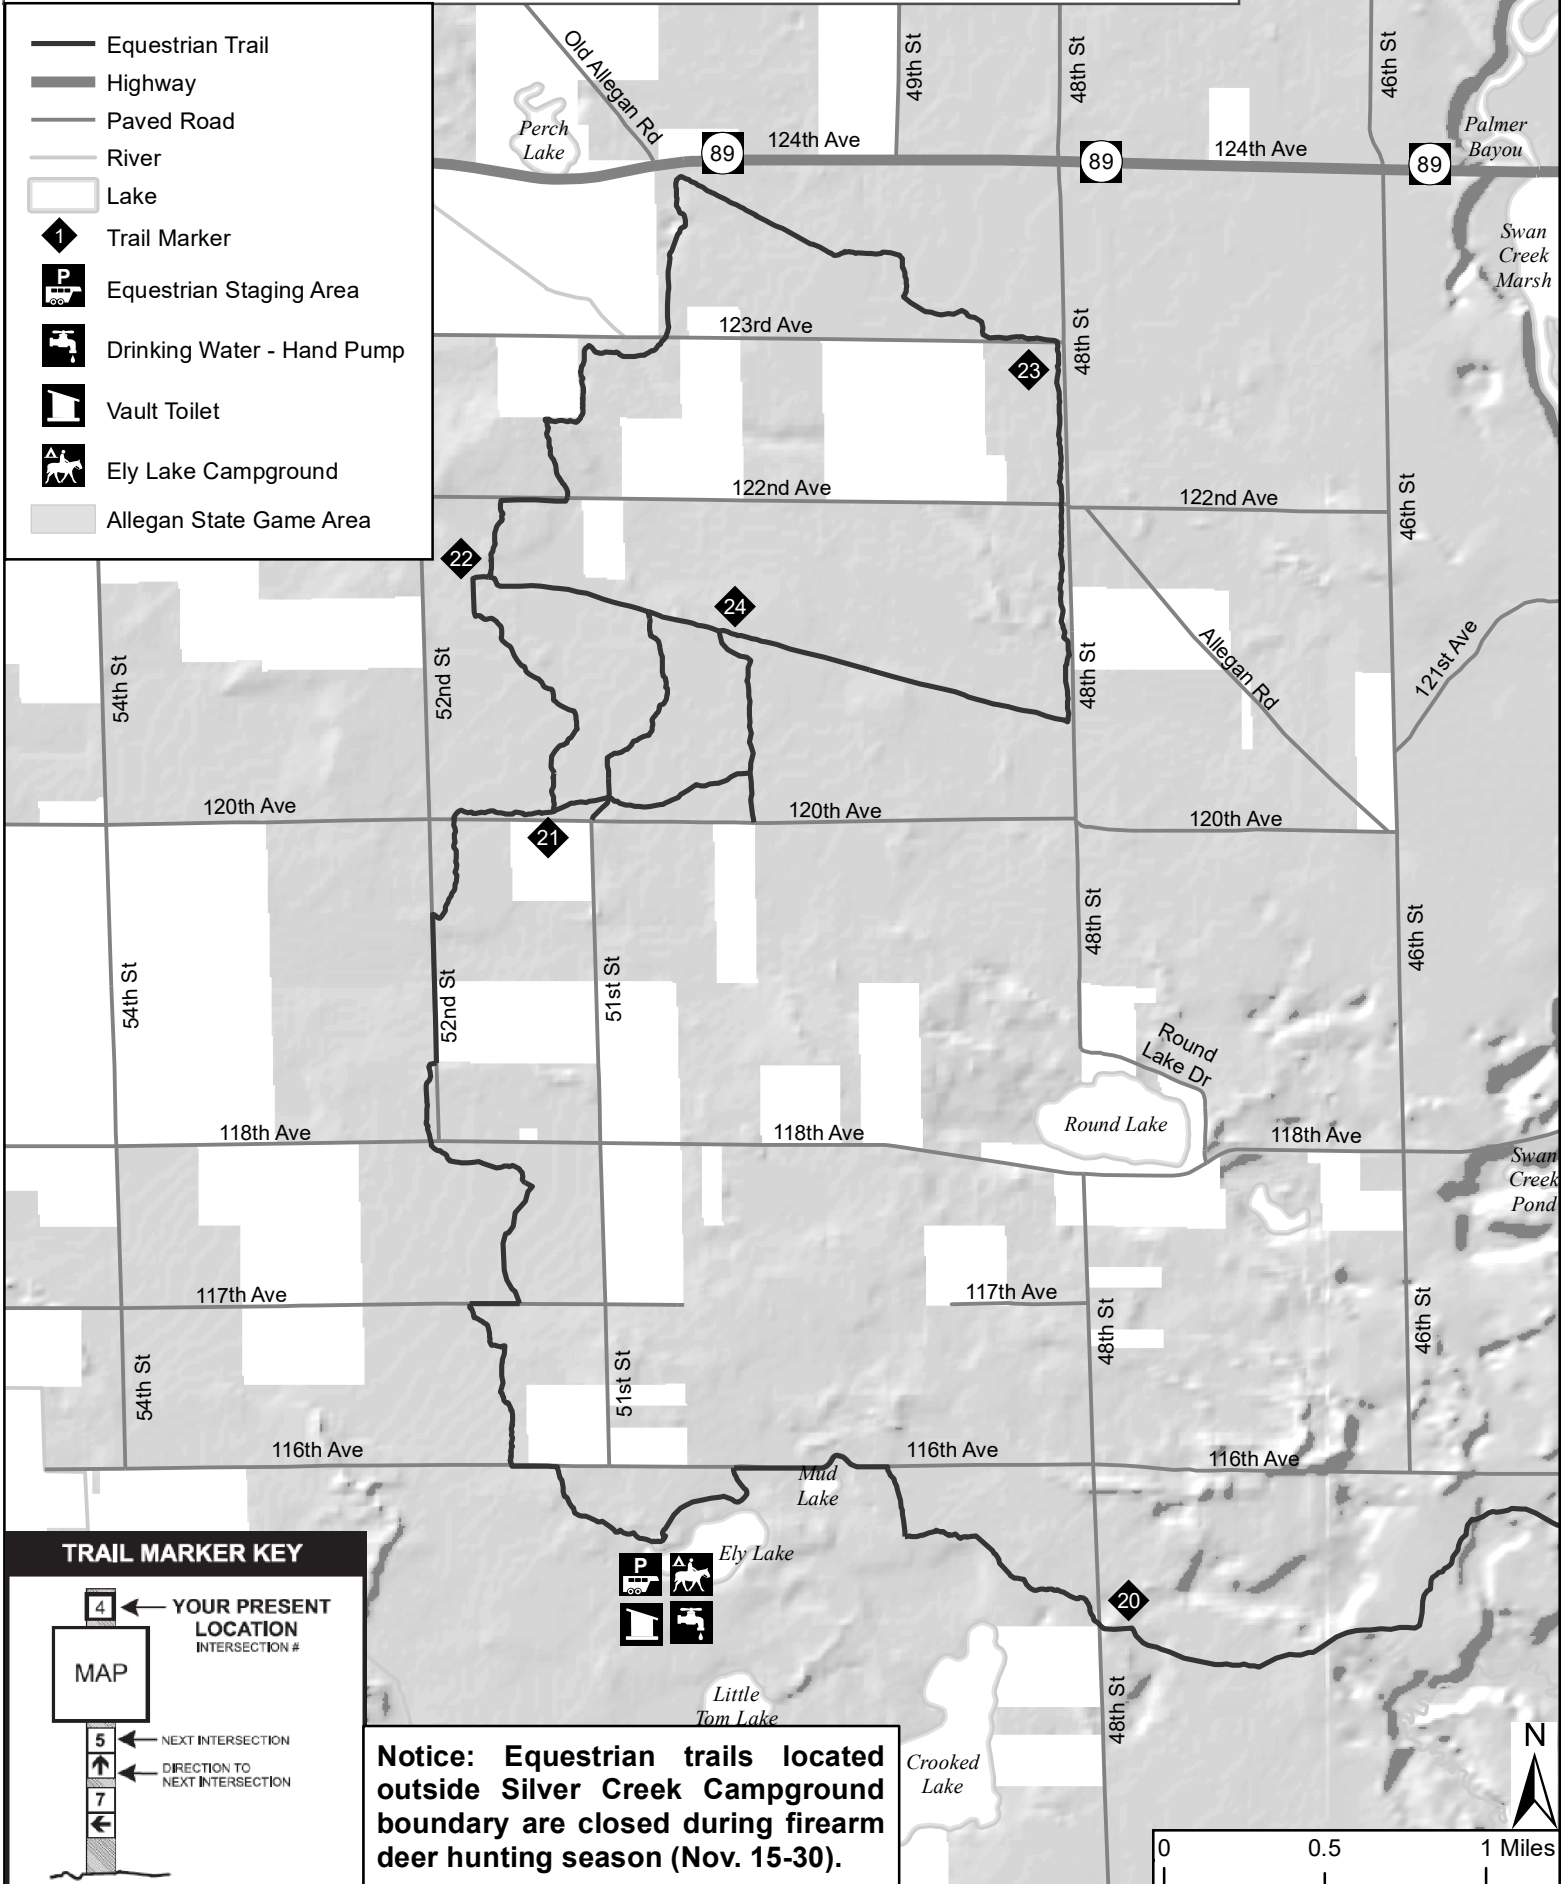

Allegan State Game Area Equestrian Trails

Swan Lake/Little John Area - Allegan County, MI

Created: 02/14/2018

Notice: Equestrian trails located outside Silver Creek Campground boundary are closed during firearm deer hunting season (Nov. 15-30).

TRAIL MARKER KEY

- Equestrian Trail
- Highway
- Paved Road
- River
- Lake
- Trail Marker
- Allegan State Game Area

Allegan State Game Area Equestrian Trails

Ely Lake Area - Allegan County, MI

Created: 04/09/2018

-  Equestrian Trail
-  Highway
-  Paved Road
-  River
-  Lake
-  Trail Marker
-  Equestrian Staging Area
-  Drinking Water - Hand Pump
-  Vault Toilet
-  Ely Lake Campground
-  Allegan State Game Area

Notice: Equestrian trails located outside Silver Creek Campground boundary are closed during firearm deer hunting season (Nov. 15-30).

TRAIL MARKER KEY

Allegan State Game Area Equestrian Trails

Silver Creek County Park Area - Allegan County, MI Created: 02/14/2018