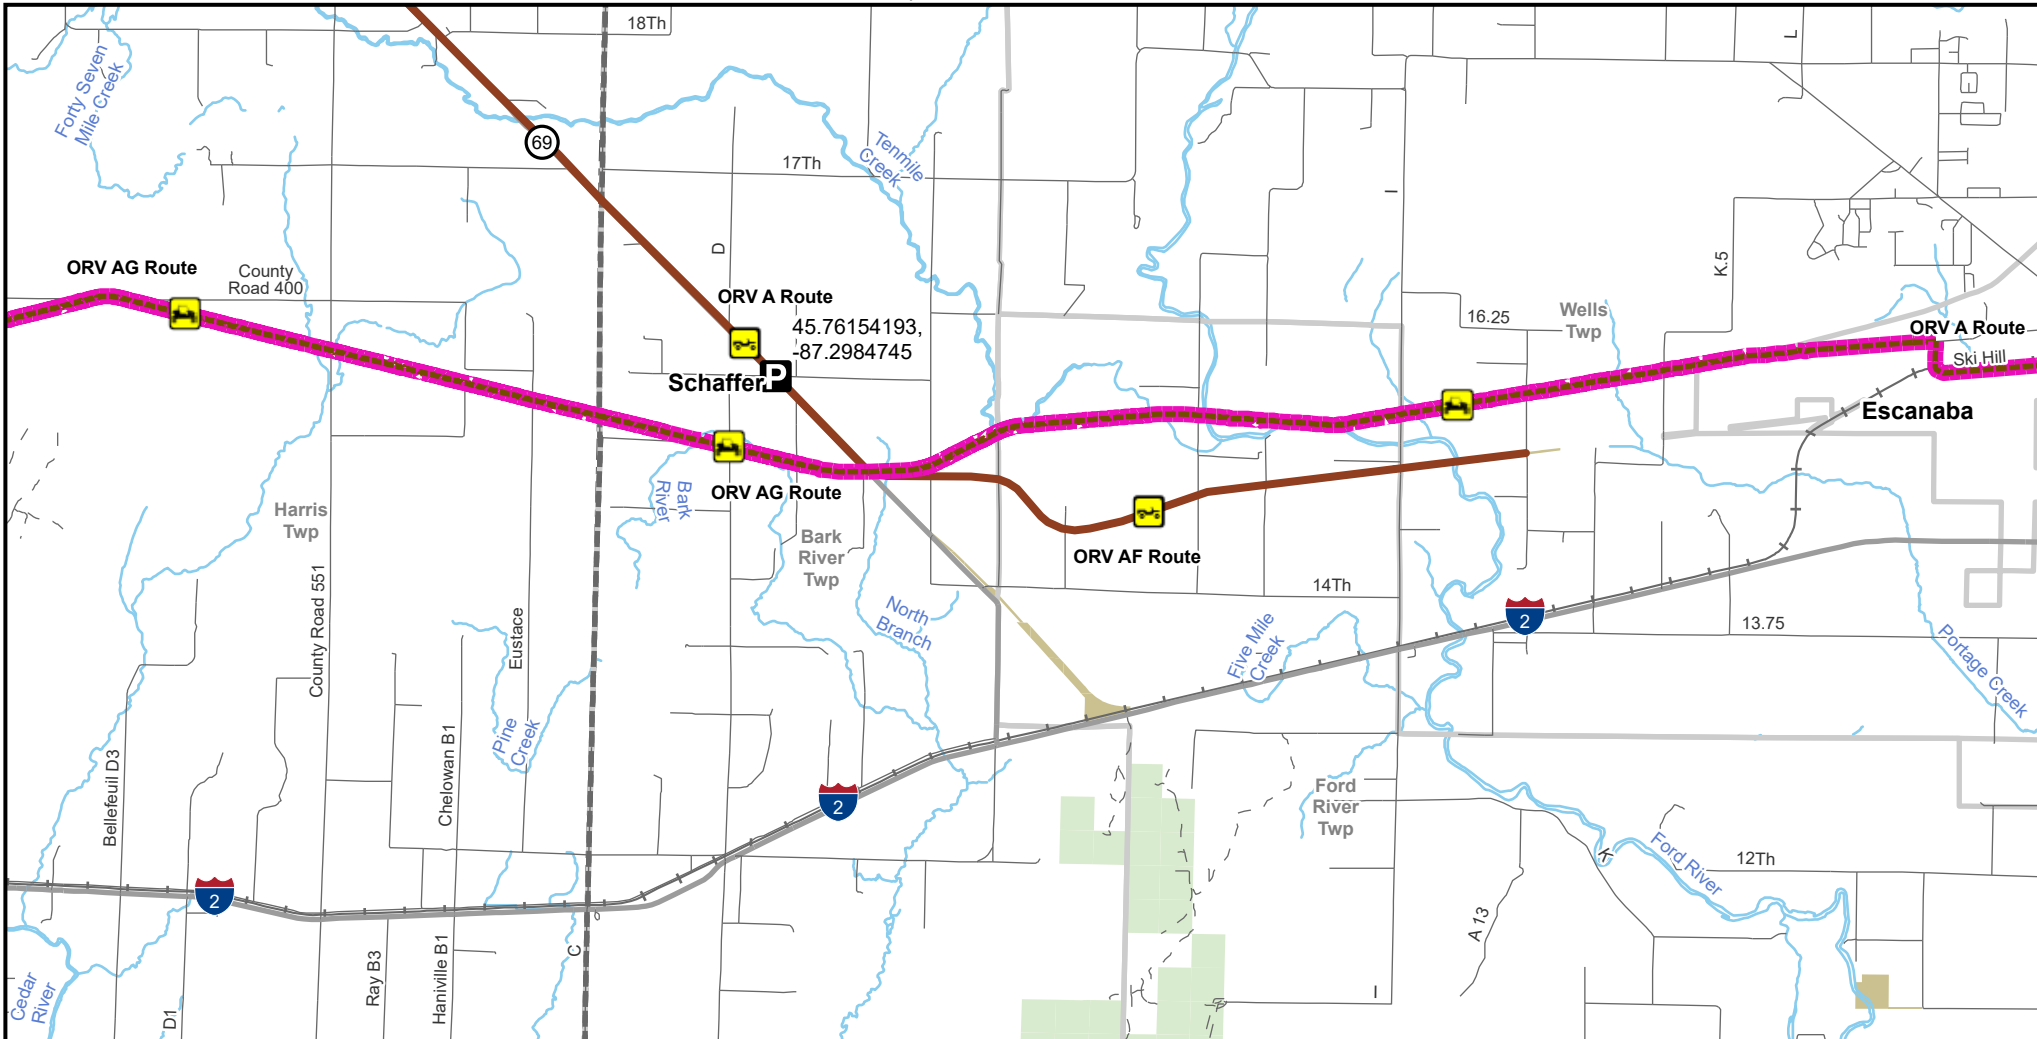

ORV AF Route -- Escanaba, Wells, Ford River Townships

Delta County

Advisory: Trails and Routes have two-way traffic.
Disclaimer: Trails shown on this map are an approximate representation of the trail system at the time of publication and may not reflect current ground conditions. Stay on signed trails only!

Description: 5 Miles

P Parking Lot

ORV Route

65" Restricted ORV Route

Restricted ORV Route - ORV's Less than 65" in width including off-road motorcycles only. ORV license and trail permit required.

ORV Route (72 Inch) ORV's of all sizes including off-road motorcycles. ORV license and trail permit required unless licensed by the Secretary of State.

ORV Route (65 Inch) Restricted ORV Route - ORV's Less than 65" in width including off-road motorcycles only. ORV license and trail permit required.

Michigan Cross Country Cycle Trail MCCCT

Highway

Paved Road

Gravel Road

Dirt Road

Railroad

DNR-managed Land

DNR-managed Park Land

City Or Village

County