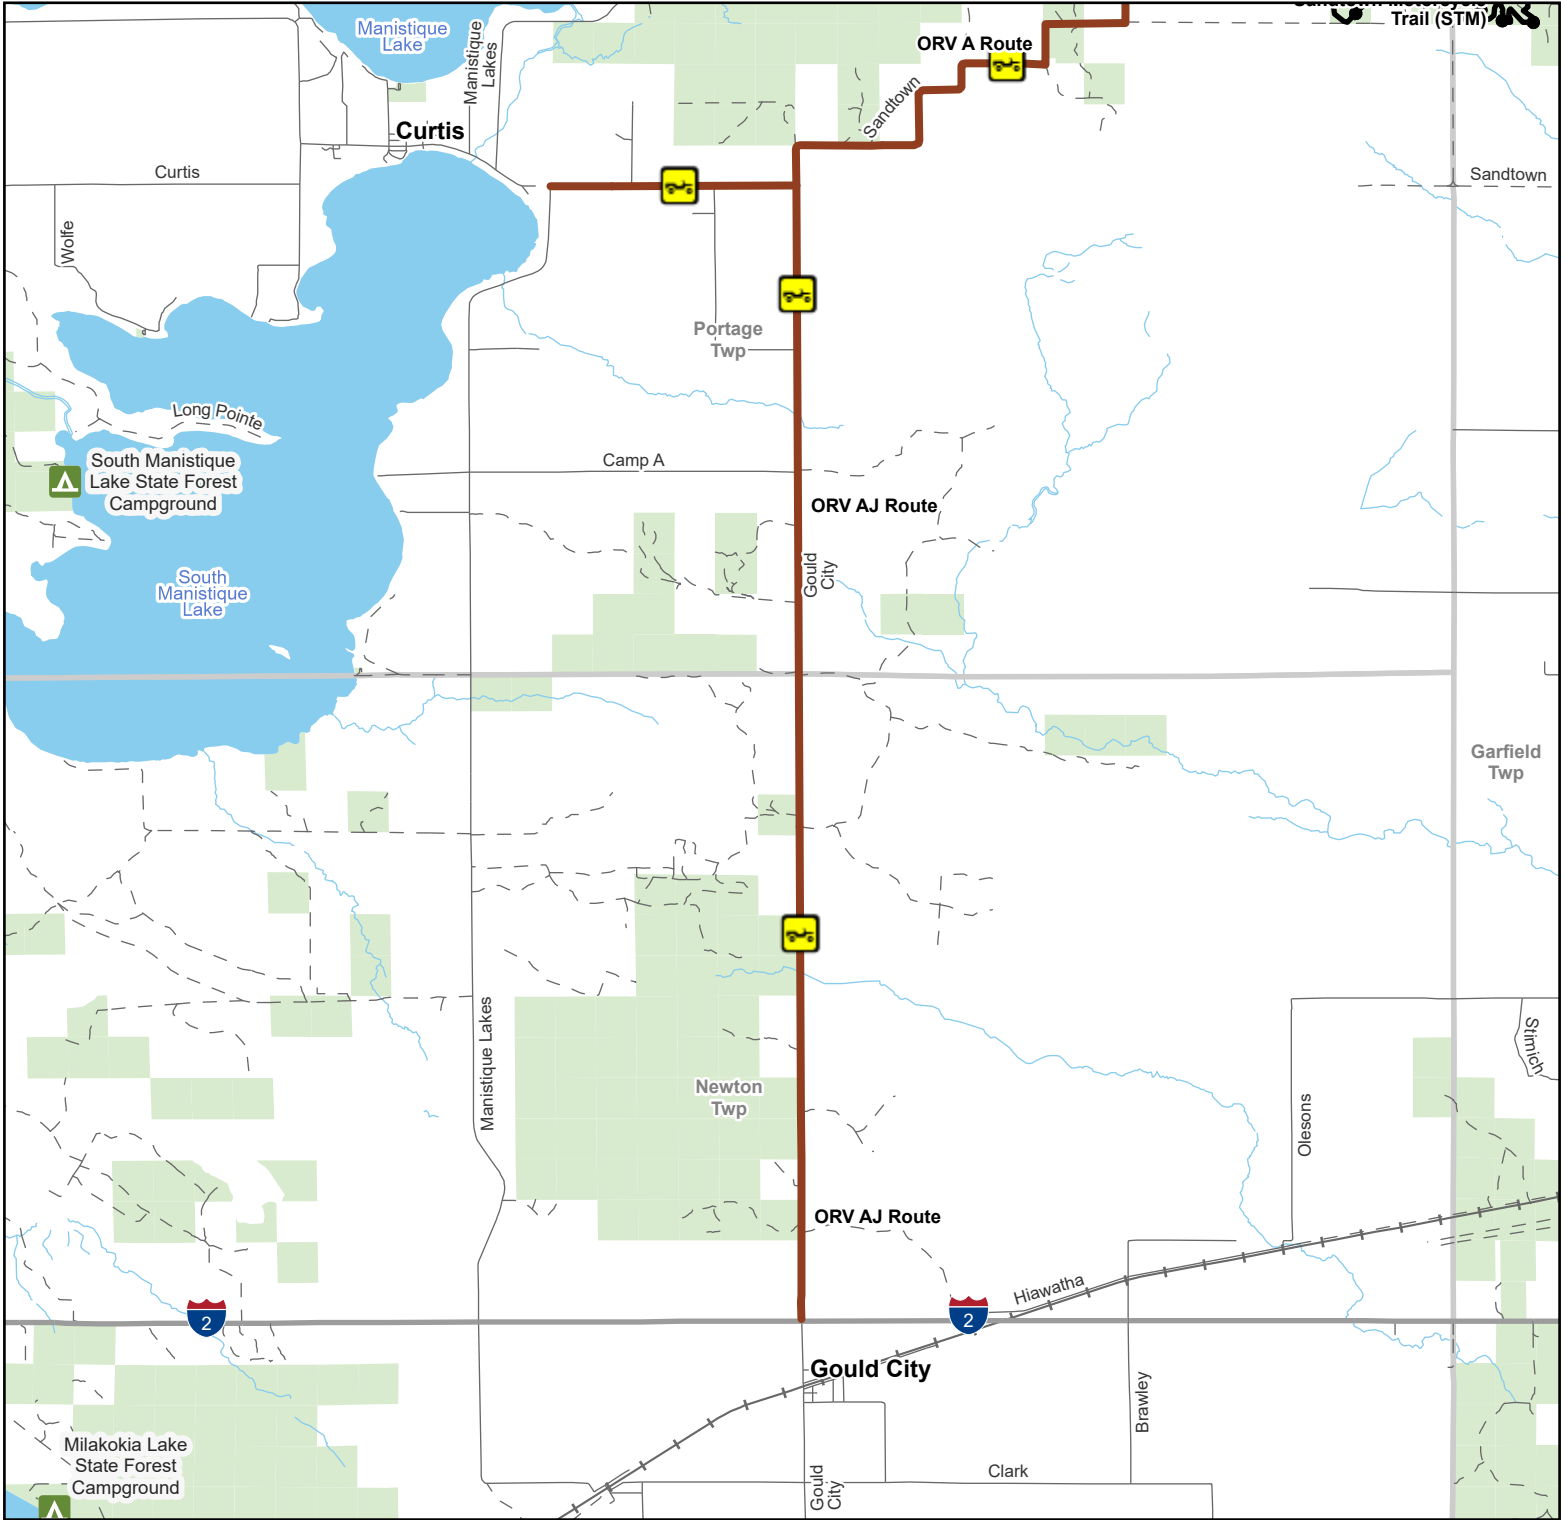

ORV AJ Route

Portage & Newton Townships, Mackinac County, Michigan

Advisory: Trails and Routes have two-way traffic. Disclaimer: Trails shown on this map are an approximate representation of the trail system at the time of publication and may not reflect current ground conditions. Stay on signed trails only!

- State Forest Campground
- ORV Route
- DNR Motorcycle Trails 24 Inch Maximum Width

- ORV Route (72 Inch) ORVs of all sizes including off-road motorcycles. ORV license and trail permit required unless licensed by the Secretary of State.
- Highway
- Paved Road

- Gravel or Dirt Road
- Railroad
- Lakes And Rivers
- DNR-managed land
- Civil Township
- County

Description: 7 Miles

Updated: 04/16/2026
If you need assistance with this map, please email DNR-Trails@michigan.gov.