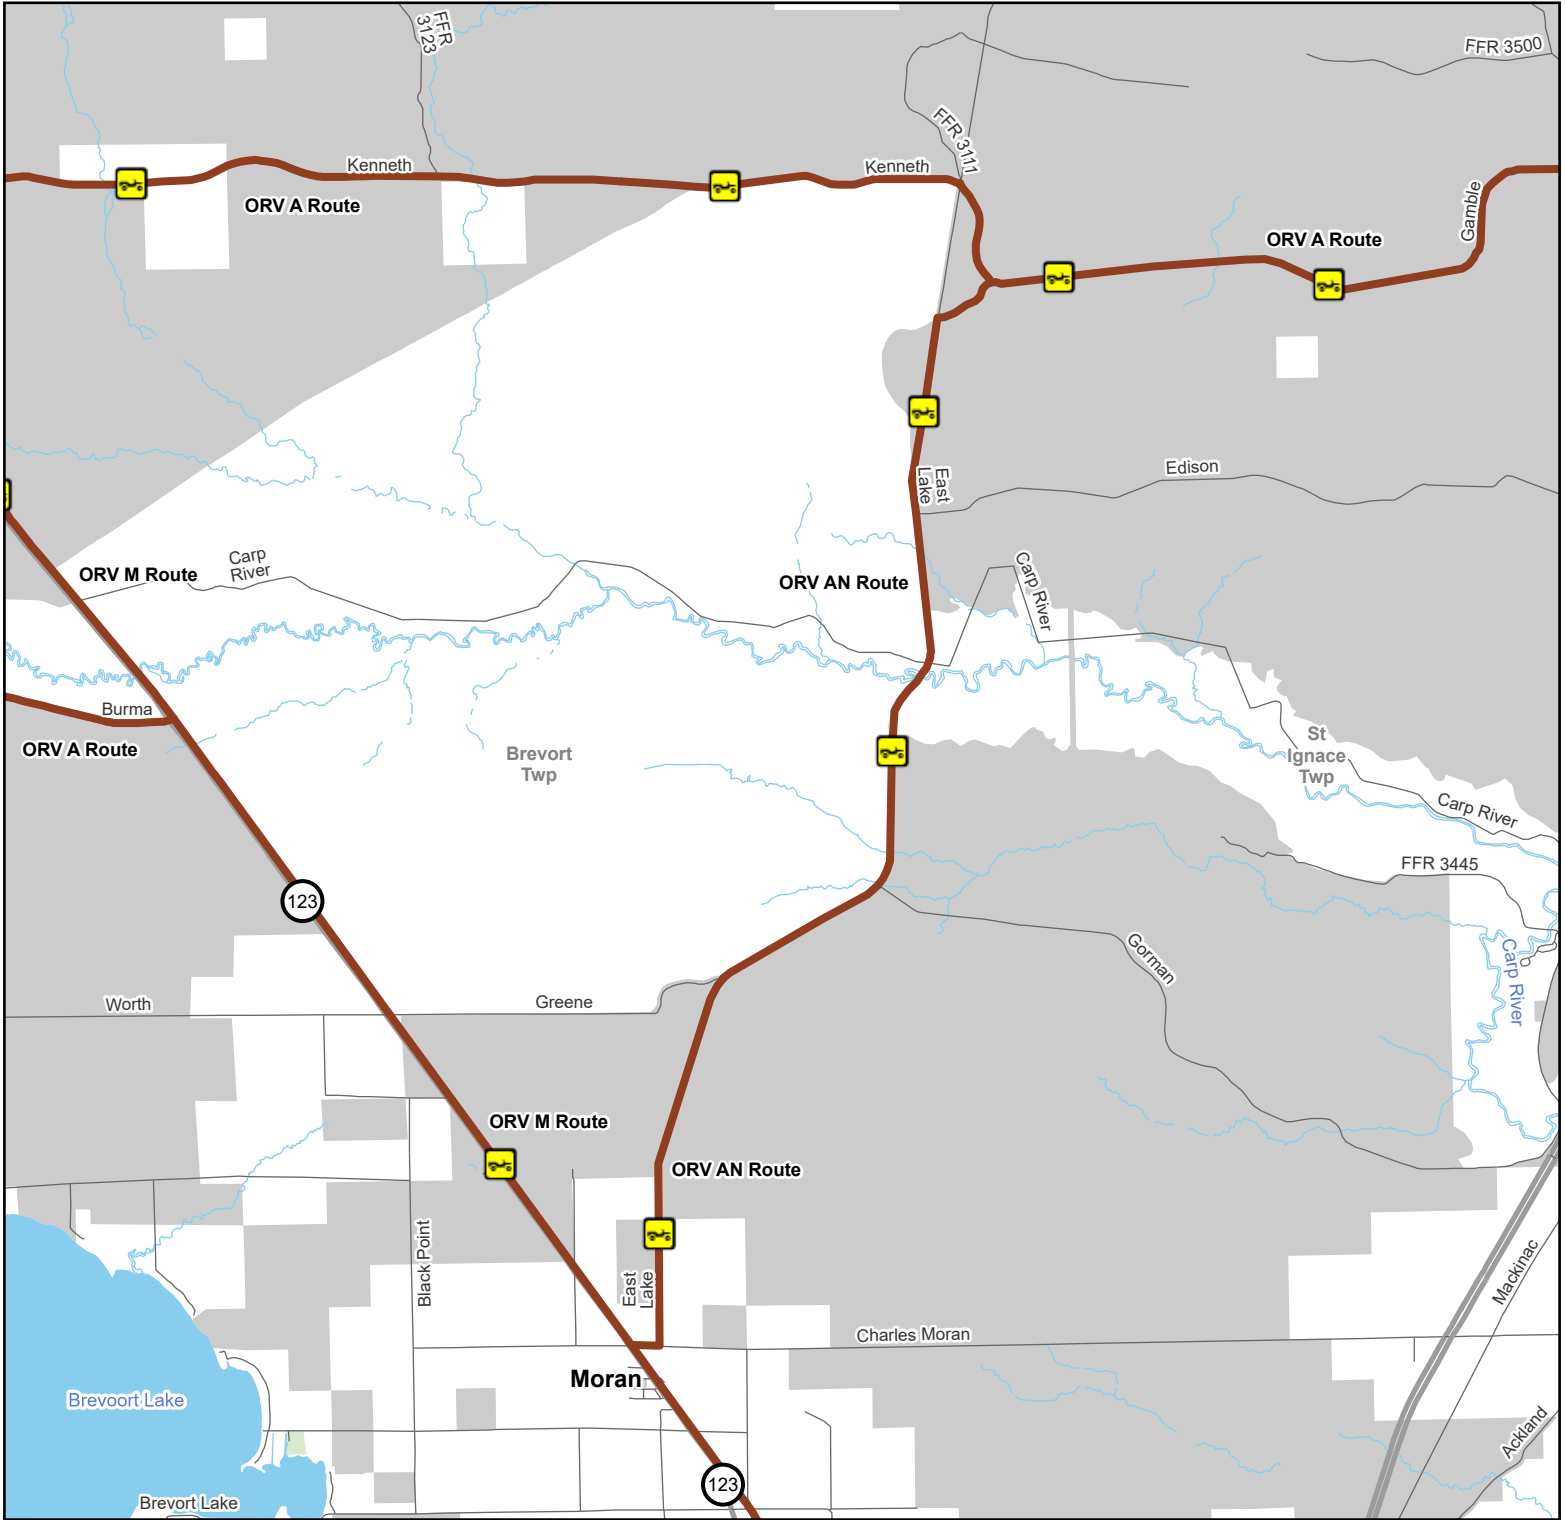

ORV AN Route

Mackinac County, Michigan

Description: 7.5 Miles

Advisory: Trails and Routes have two-way traffic.
Disclaimer: Trails shown on this map are an approximate representation of the trail system at the time of publication and may not reflect current ground conditions. Stay on signed trails only!

- ORV Route
- ORV Route (72 Inch) ORVs of all sizes including off-road motorcycles. ORV license and trail permit required unless licensed by the Secretary of State.
- ORV Route
- Highway
- Paved Road
- Gravel or Dirt Road
- Lakes And Rivers
- DNR-managed land
- Federally-managed land
- Civil Township
- County