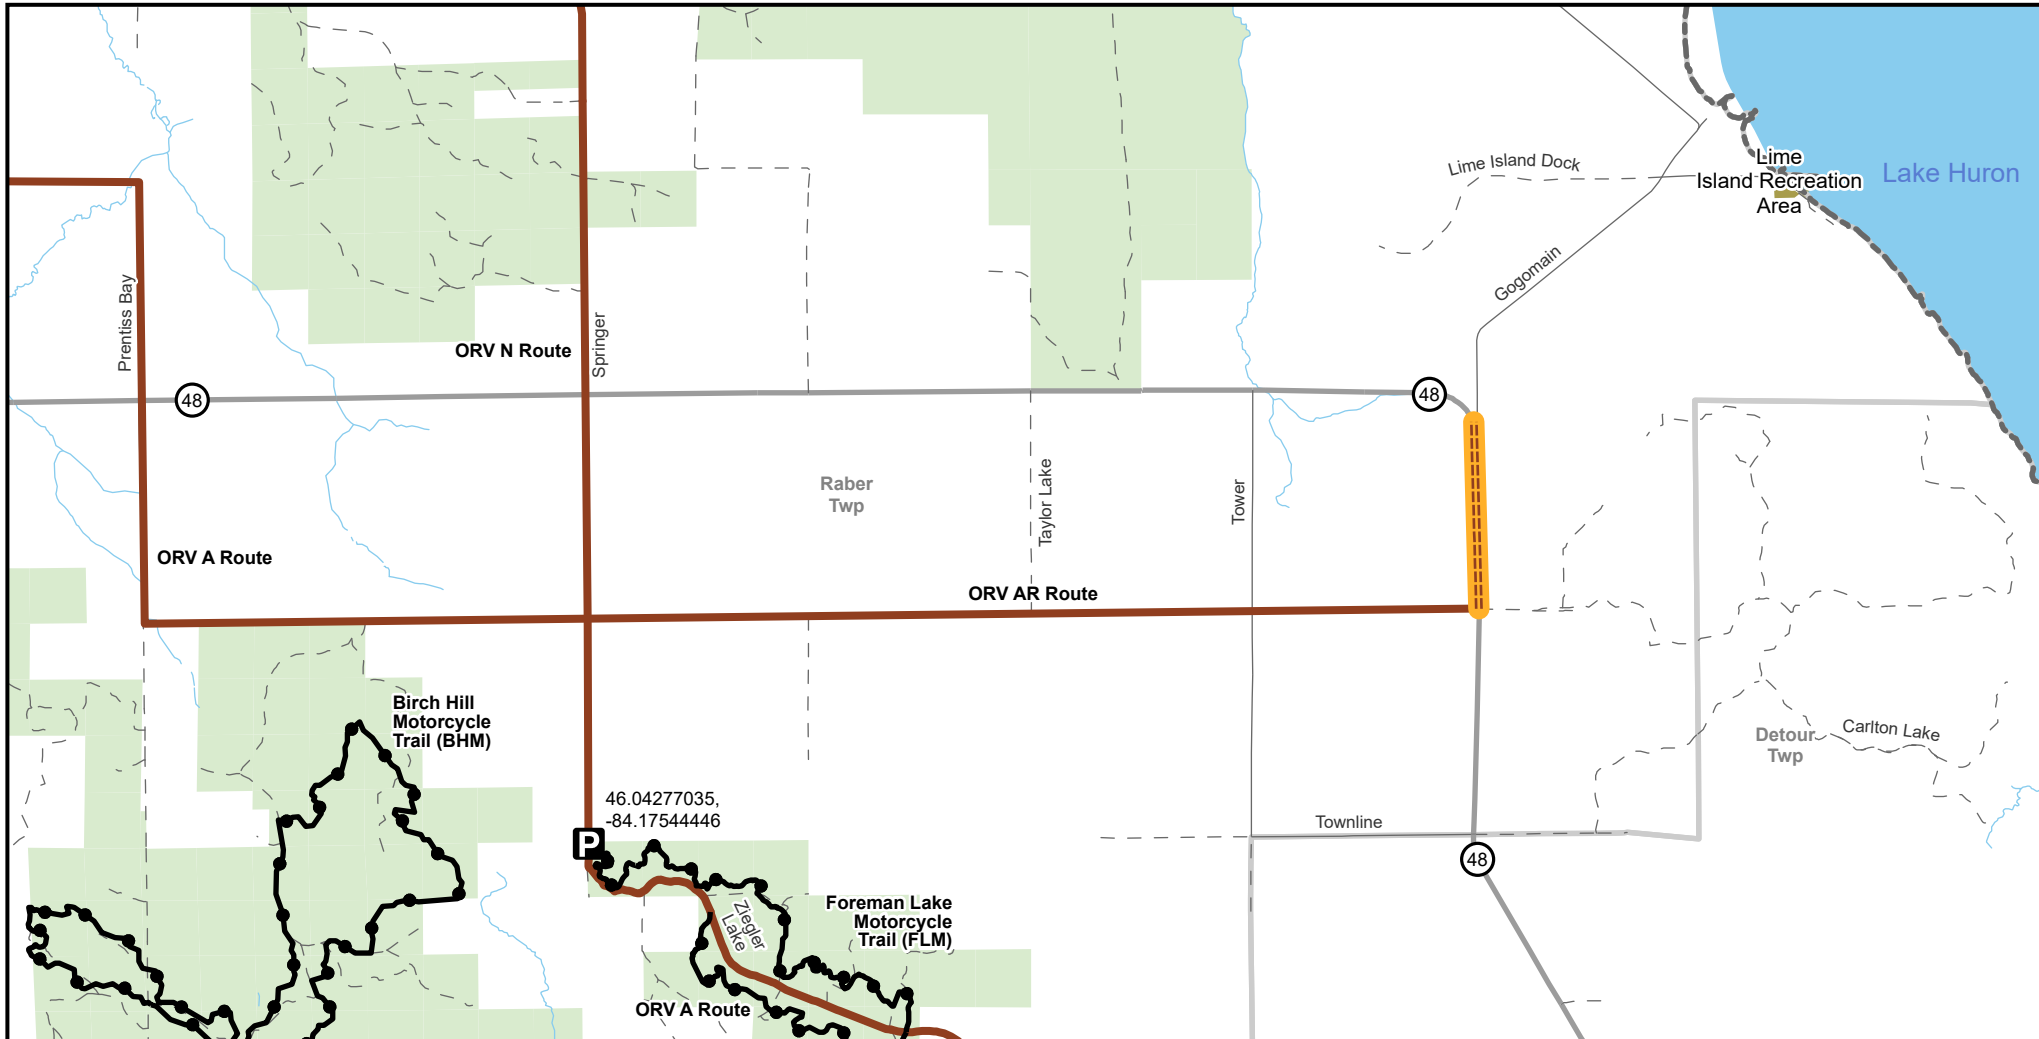

ORV AR Route -- Raber Township

Chippewa County, Michigan

Advisory: Trails and Routes have two-way traffic.
 Disclaimer: Trails shown on this map are an approximate representation of the trail system at the time of publication and may not reflect current ground conditions. Stay on signed trails only!

- P** Parking Lot
- DNR Motorcycle Trail 24 Inch Maximum Width
- MDOT ROW - Seasonal Connector, Open May 1 - November 30
- ORV Route (72 Inch) ORVs of all sizes including off-road motorcycles. ORV license and trail permit required unless licensed by the Secretary of State.
- Gravel or Dirt Road
- Michigan State Park
- DNR-managed land
- Highway
- Paved Road
- Civil Township
- County

Description: 4.8 Miles

Updated: 04/20/2026
 If you need assistance with this map, please email DNR-Trails@michigan.gov.