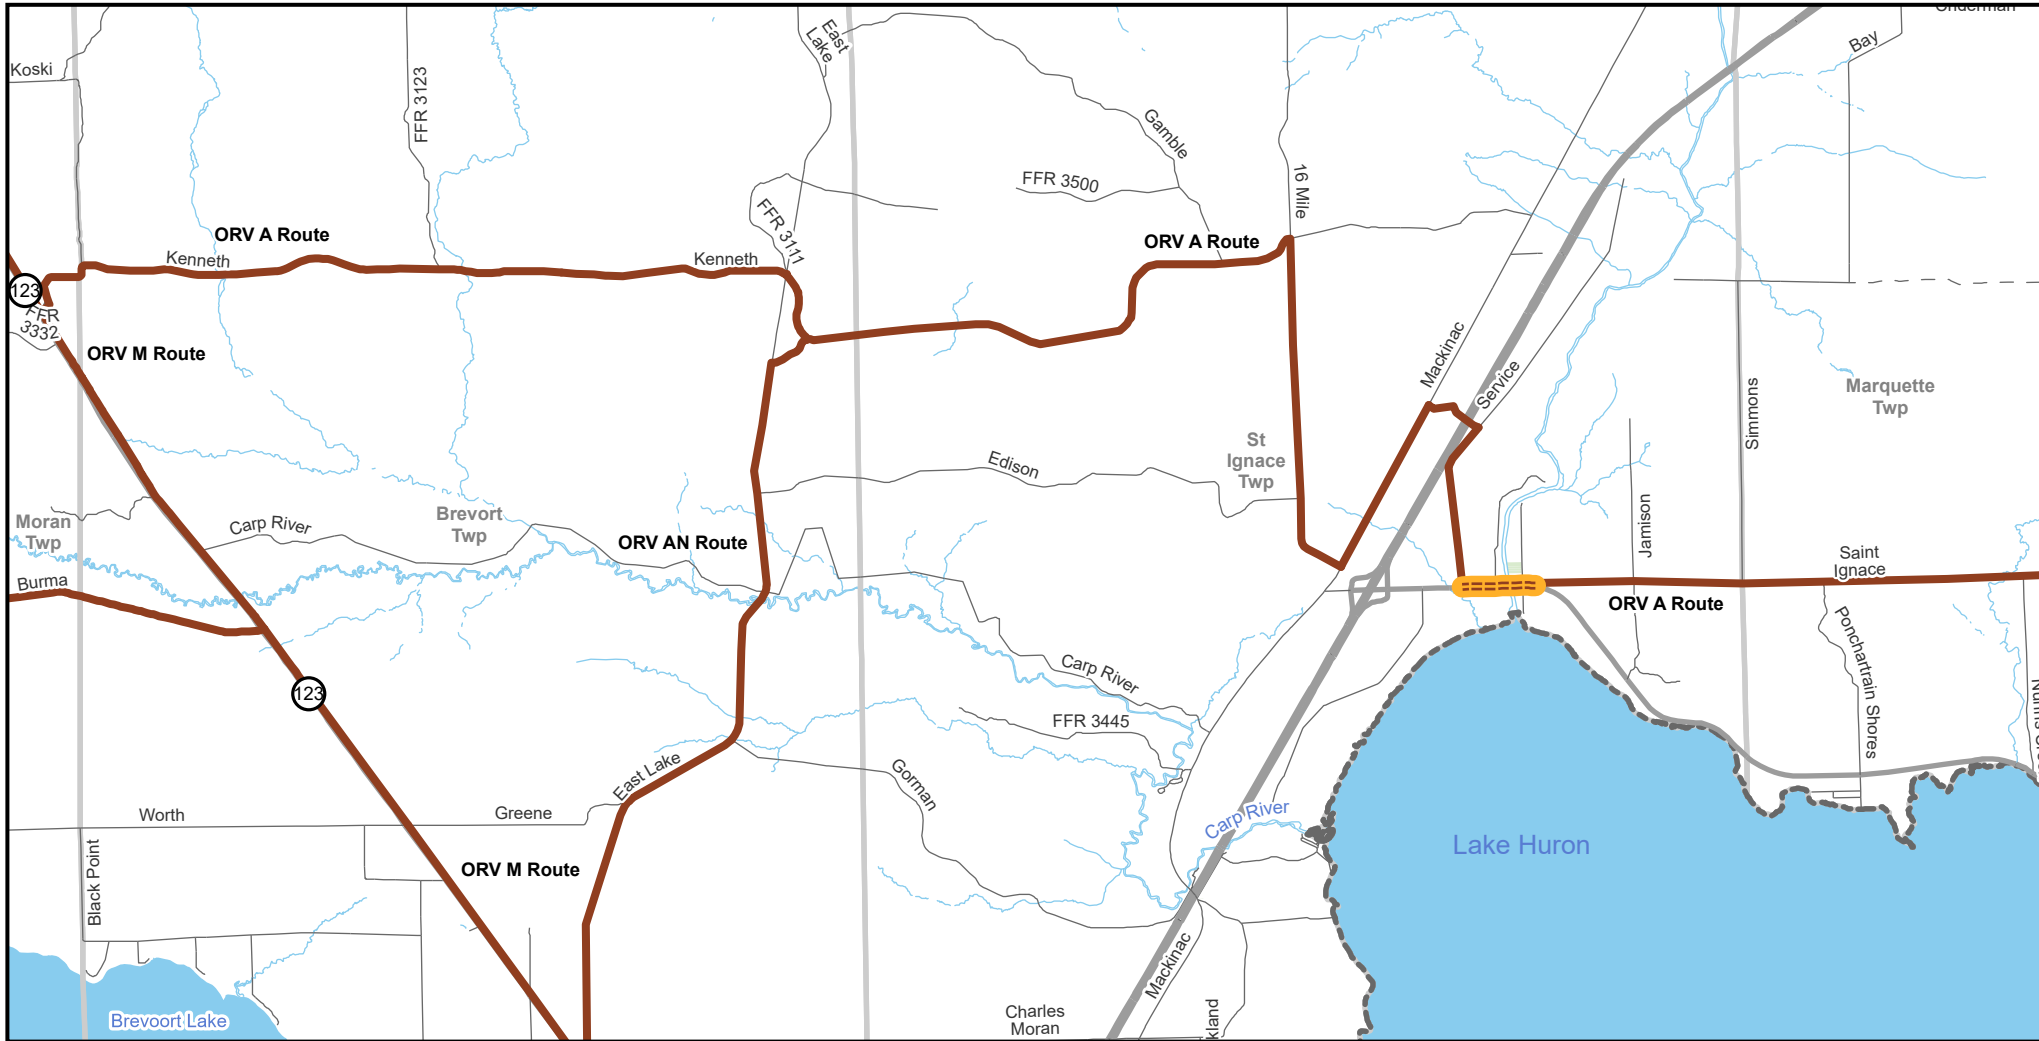

# ORV A Route-- Marquette, St Ignace, Brevort Townships

## Mackinac County, Michigan

Advisory: Trails and Routes have two-way traffic.  
 Disclaimer: Trails shown on this map are an approximate representation of the trail system at the time of publication and may not reflect current ground conditions. Stay on signed trails only!

ORV A Route Map Index 03 of 15.

- MDOT ROW - Seasonal Connector, Open May 1 - November 30
- ORV Route (72 Inch) ORVs of all sizes including off-road motorcycles. ORV license and trail permit required unless licensed by the Secretary of State.
- Highway
- Paved Road
- Gravel or Dirt Road
- DNR-managed land
- Lakes And Rivers
- Civil Township
- County

Description: 68 Miles Detour - Route M/Brevort Twp

Updated: 04/20/2026  
 If you need assistance with this map, please email [DNR-Trails@michigan.gov](mailto:DNR-Trails@michigan.gov).