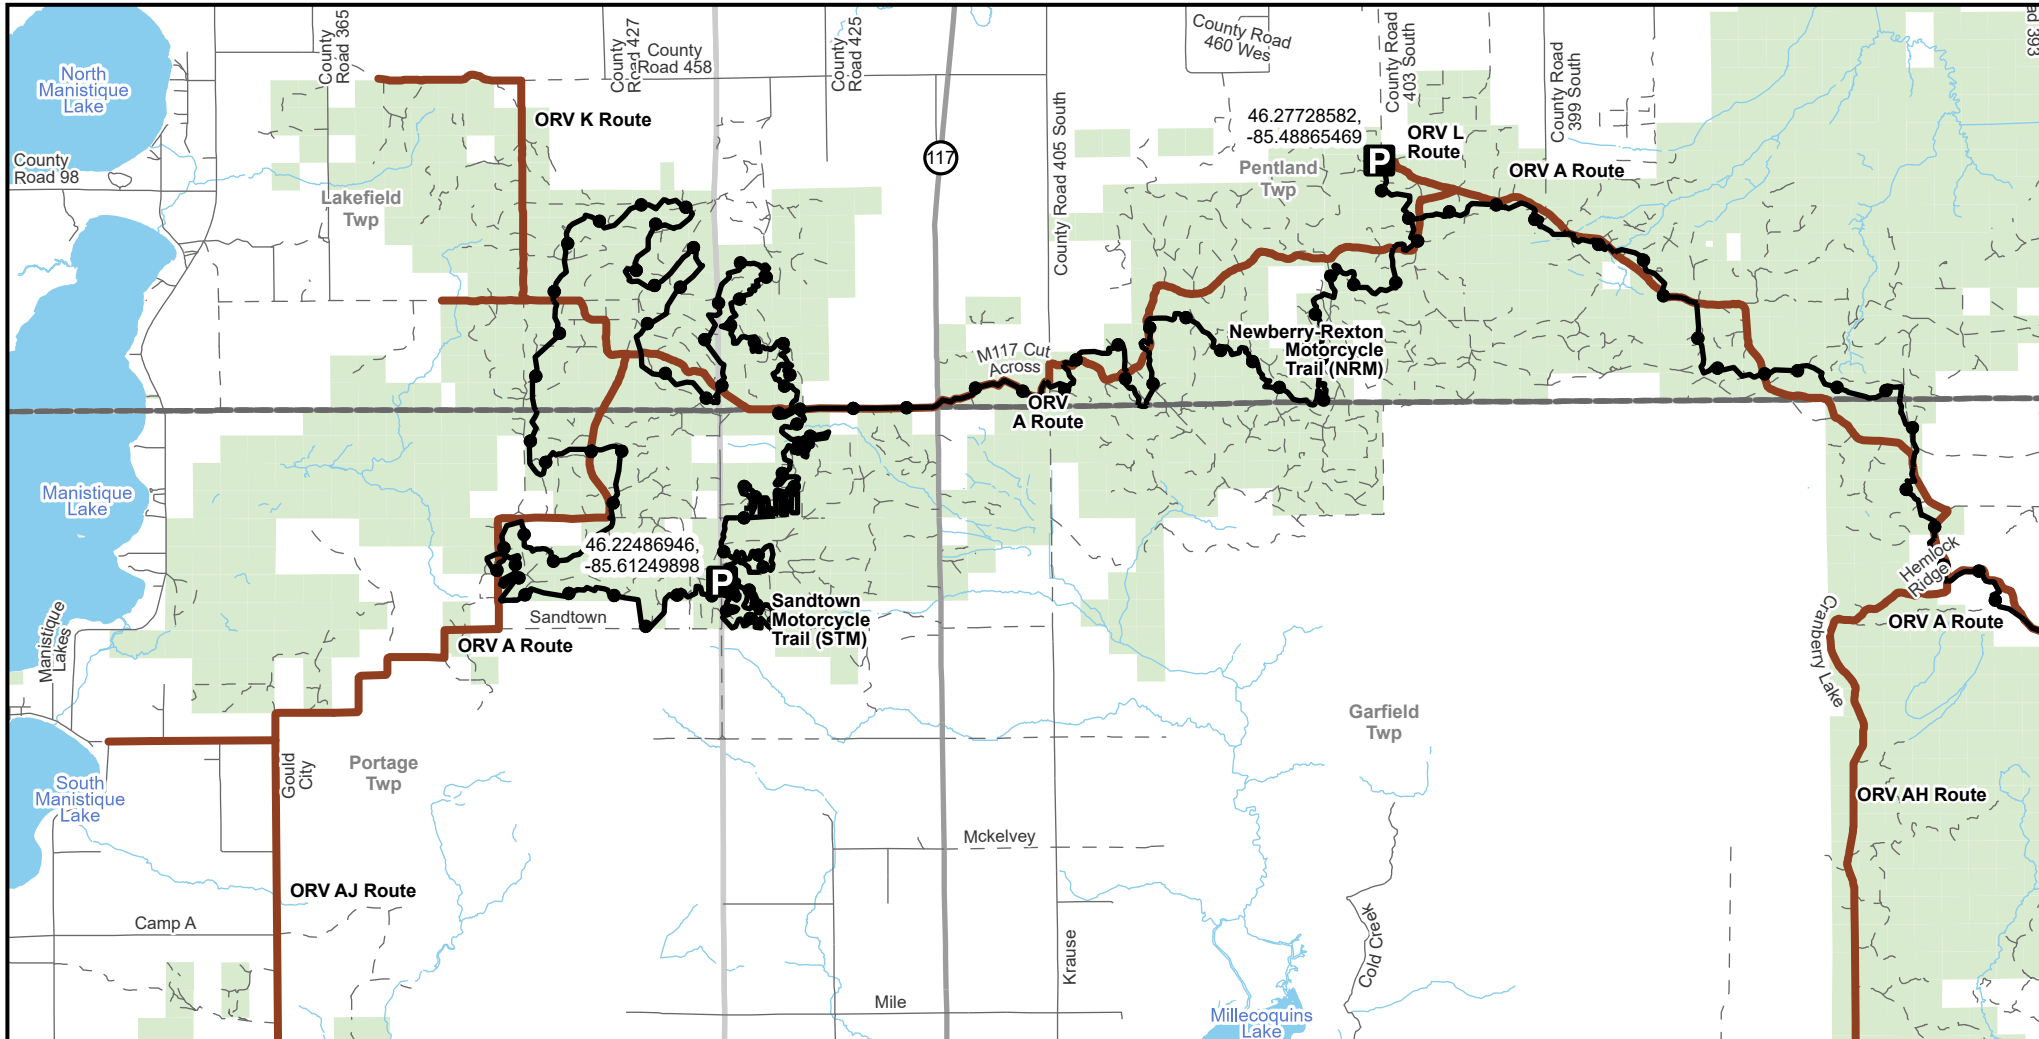

ORV A Route -- Garfield, Pentland, Portage Townships, Curtis Luce & Mackinac Counties, Michigan

Advisory: Trails and Routes have two-way traffic.
Disclaimer: Trails shown on this map are an approximate representation of the trail system at the time of publication and may not reflect current ground conditions. Stay on signed trails only!

ORV A Route Map Index 06 of 15.

- P** Parking Lot
- DNR Motorcycle Trail 24 Inch Maximum Width
- ORV Route (72 Inch) ORVs of all sizes including off-road motorcycles. ORV license and trail permit required unless licensed by the Secretary of State.
- Highway
- Paved Road
- Gravel or Dirt Road
- DNR-managed land
- Lakes And Rivers
- Civil Township
- County

Description: 62 Miles, Route M/Brevort Twp - Curtis

Updated: 04/20/2026

If you need assistance with this map, please email DNR-Trails@michigan.gov.