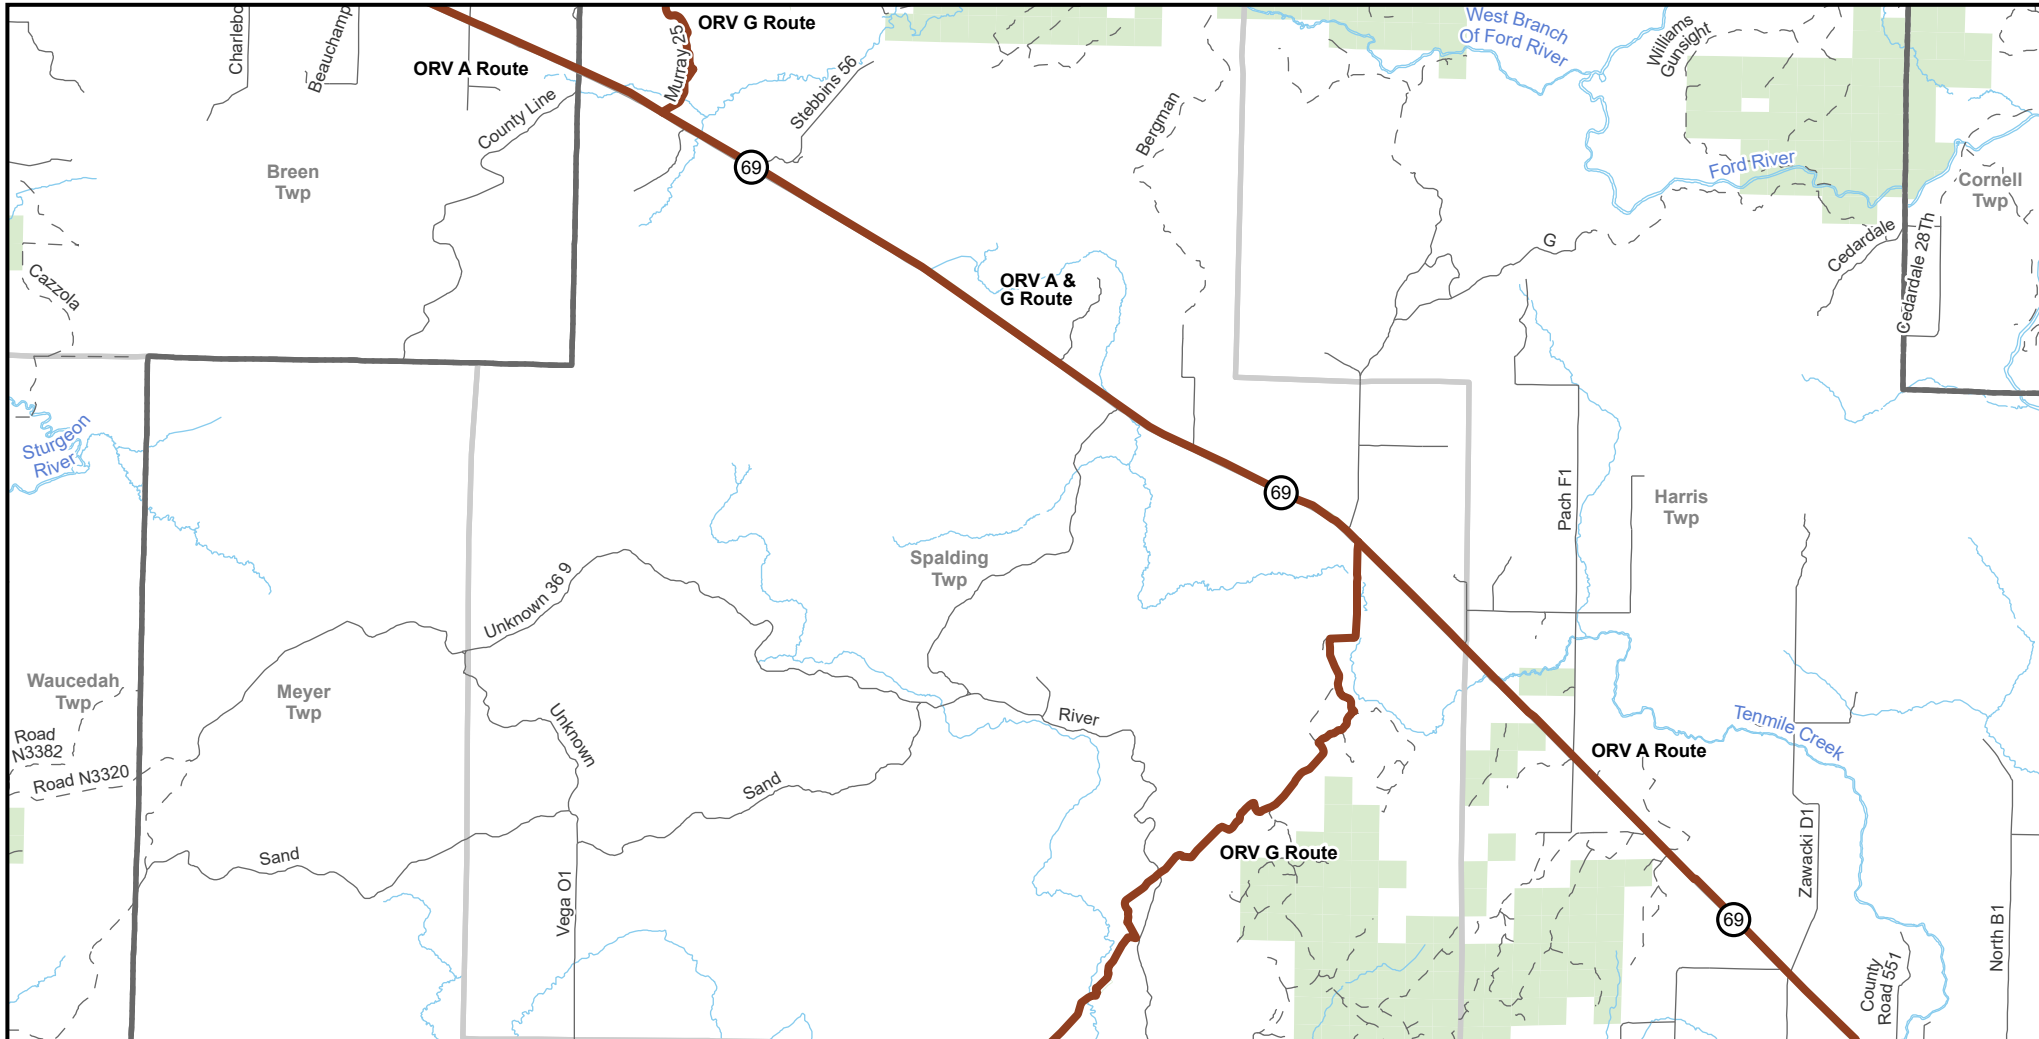

ORV A Route -- LaBranche, Helps

Menominee County, Michigan

Advisory: Trails and Routes have two-way traffic.
 Disclaimer: Trails shown on this map are an approximate representation of the trail system at the time of publication and may not reflect current ground conditions. Stay on signed trails only!

ORV A Route Map Index 13 of 15.

- ORV Route (72 Inch) ORVs of all sizes including off-road motorcycles. ORV license and trail permit required unless licensed by the Secretary of State.
- Highway
- Paved Road
- Gravel or Dirt Road
- DNR-managed land
- Civil Township
- County

Description: 70 Miles, Escanaba - Iron Mountain

Updated: 04/20/2026
 If you need assistance with this map, please email DNR-Trails@michigan.gov.