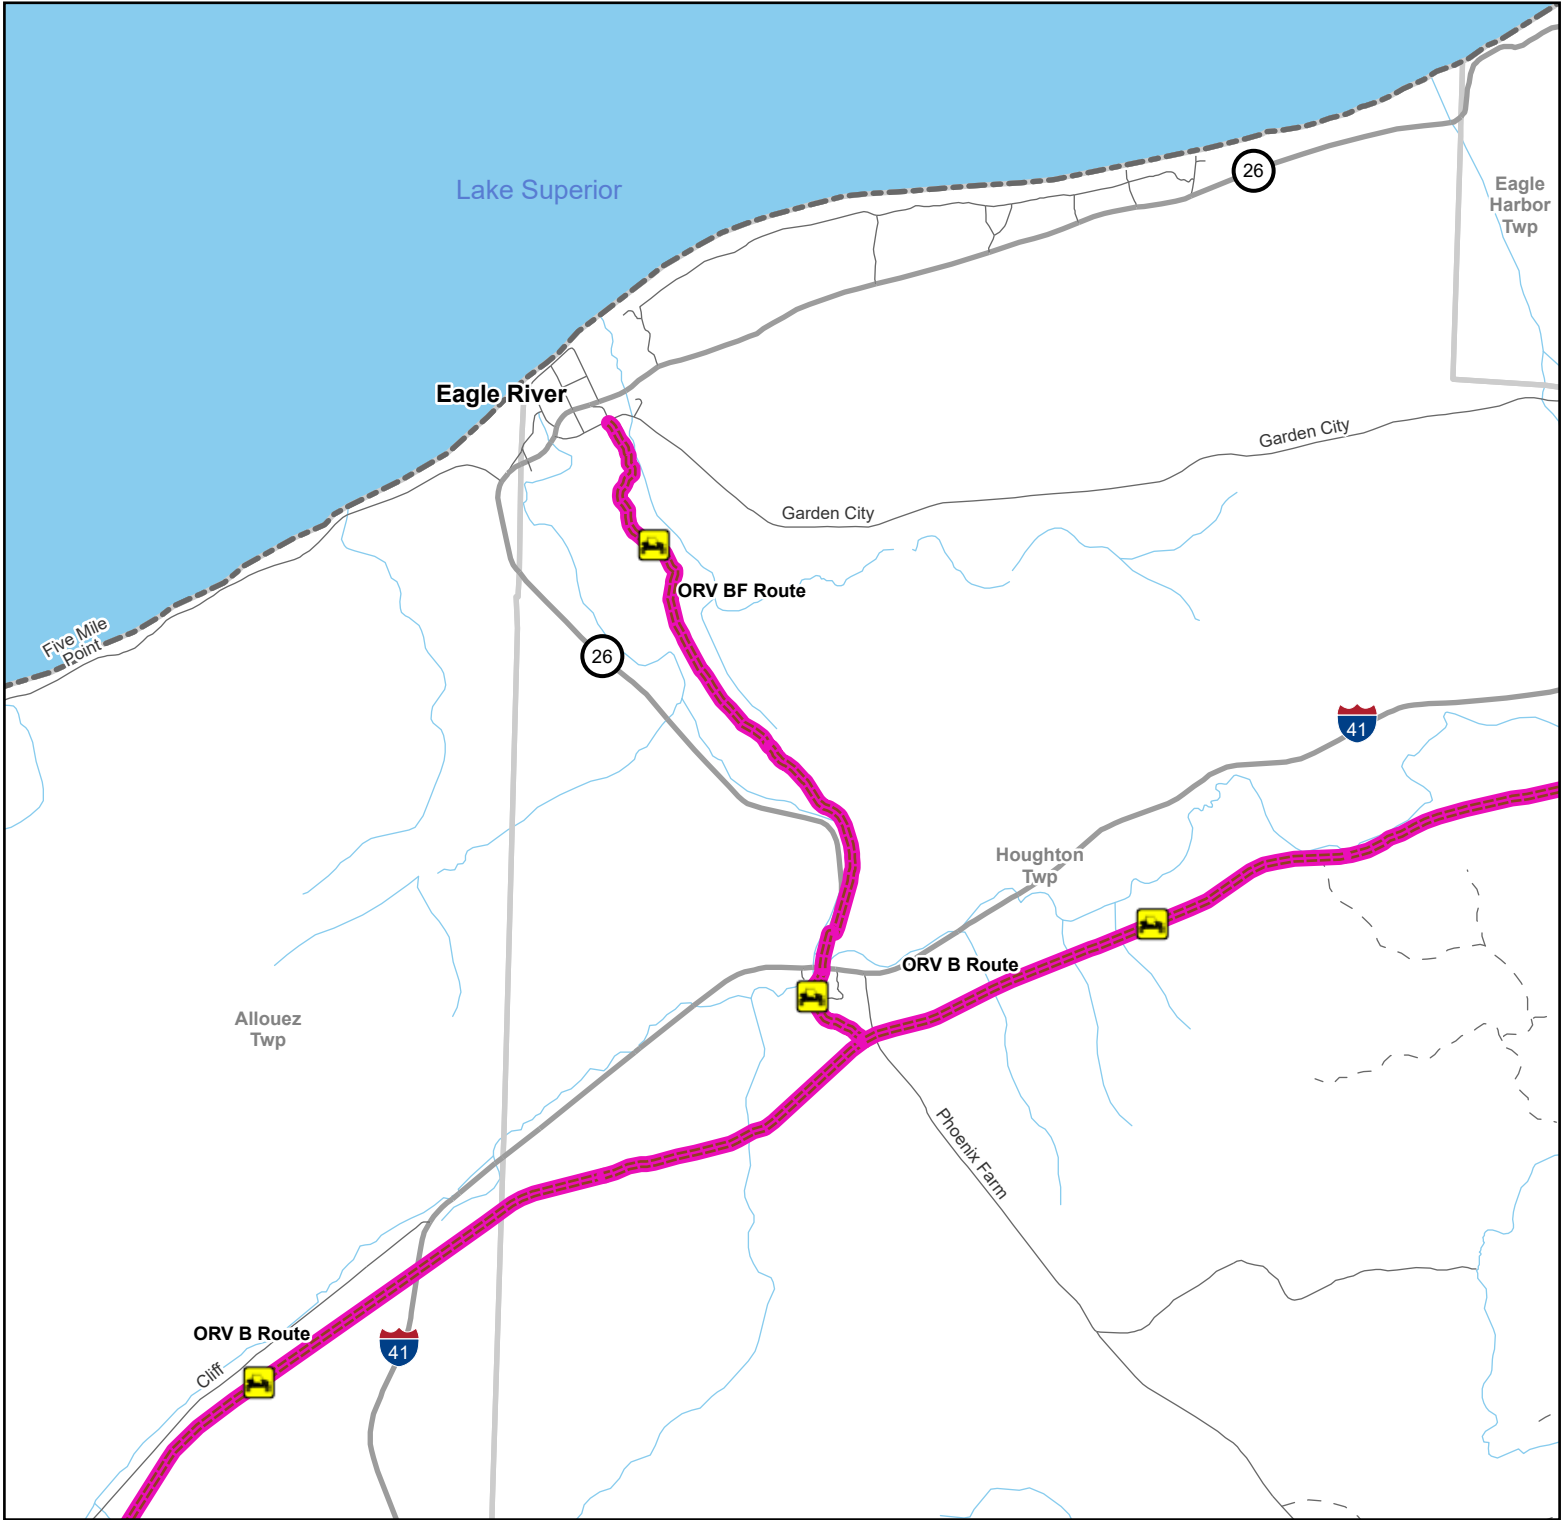

ORV BF Route -- Eagle River, Phoenix

Keweenaw County, Michigan

Description: 3 Miles

Advisory: Trails and Routes have two-way traffic.
Disclaimer: Trails shown on this map are an approximate representation of the trail system at the time of publication and may not reflect current ground conditions. Stay on signed trails only!

65" Restricted ORV Route

Restricted ORV Route - ATVs and side-by-side ORVs only between the dates of May 1st and November 1st. Off-road motorcycles are prohibited. ORV license and trail permit required.

— Highway

— Paved Road

- - - Gravel or Dirt Road

□ Civil Township

□ County