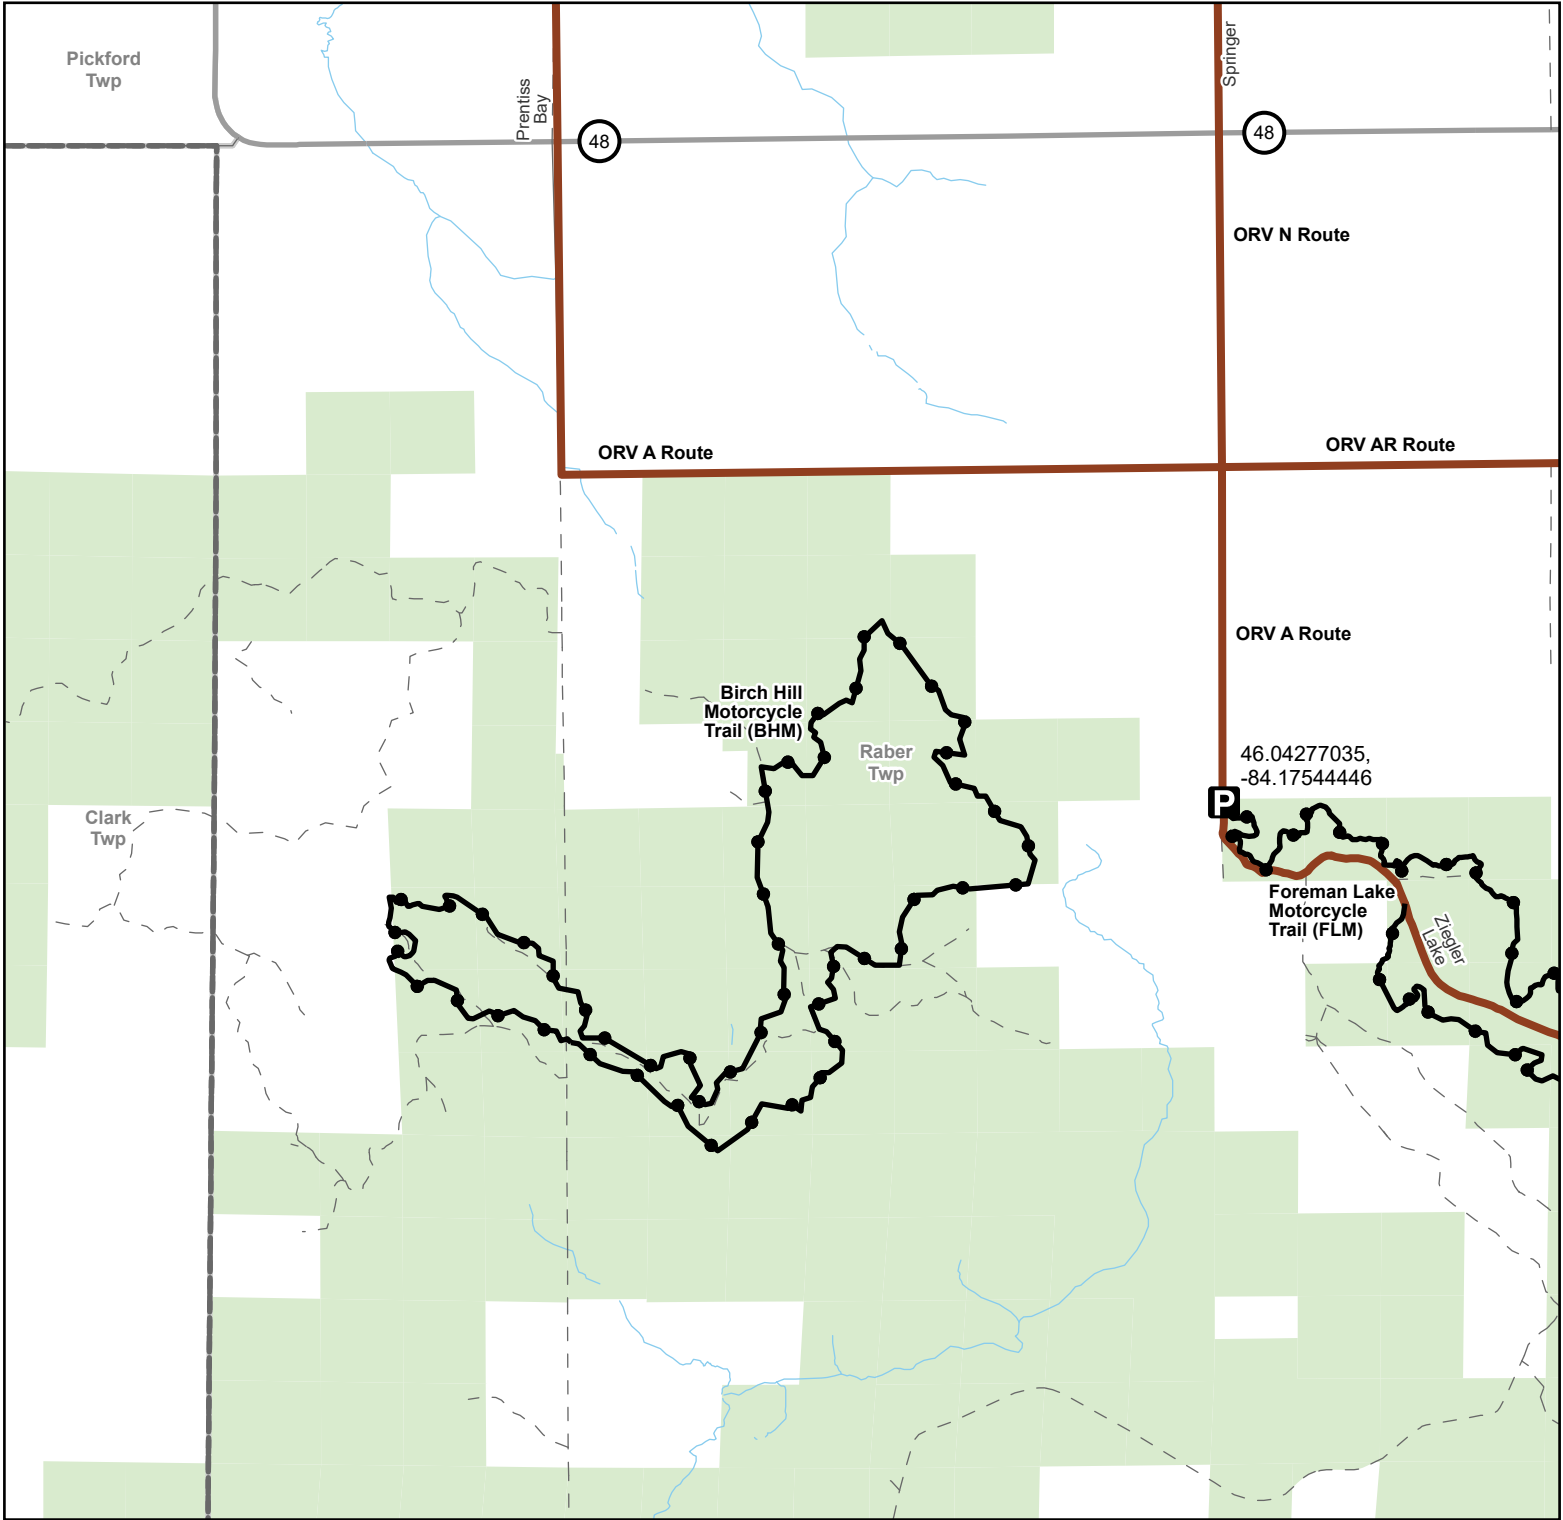

Birch Hill Motorcycle Trail (BHM)

Chippewa County, Michigan

Advisory: Trails and Routes have two-way traffic.
Disclaimer: Trails shown on this map are an approximate representation of the trail system at the time of publication and may not reflect current ground conditions. Stay on signed trails only!

- Parking Lot
- DNR Motorcycle Trails 24 Inch Maximum Width
- ORV Route (72 Inch) ORVs of all sizes including off-road motorcycles. ORV license and trail permit required unless licensed by the Secretary of State.
- Highway
- Paved Road
- Gravel or Dirt Road
- DNR-managed land
- Civil Township
- County

Description: 8 Miles

Updated: 04/15/2026
If you need assistance with this map, please email DNR-Trails@michigan.gov.