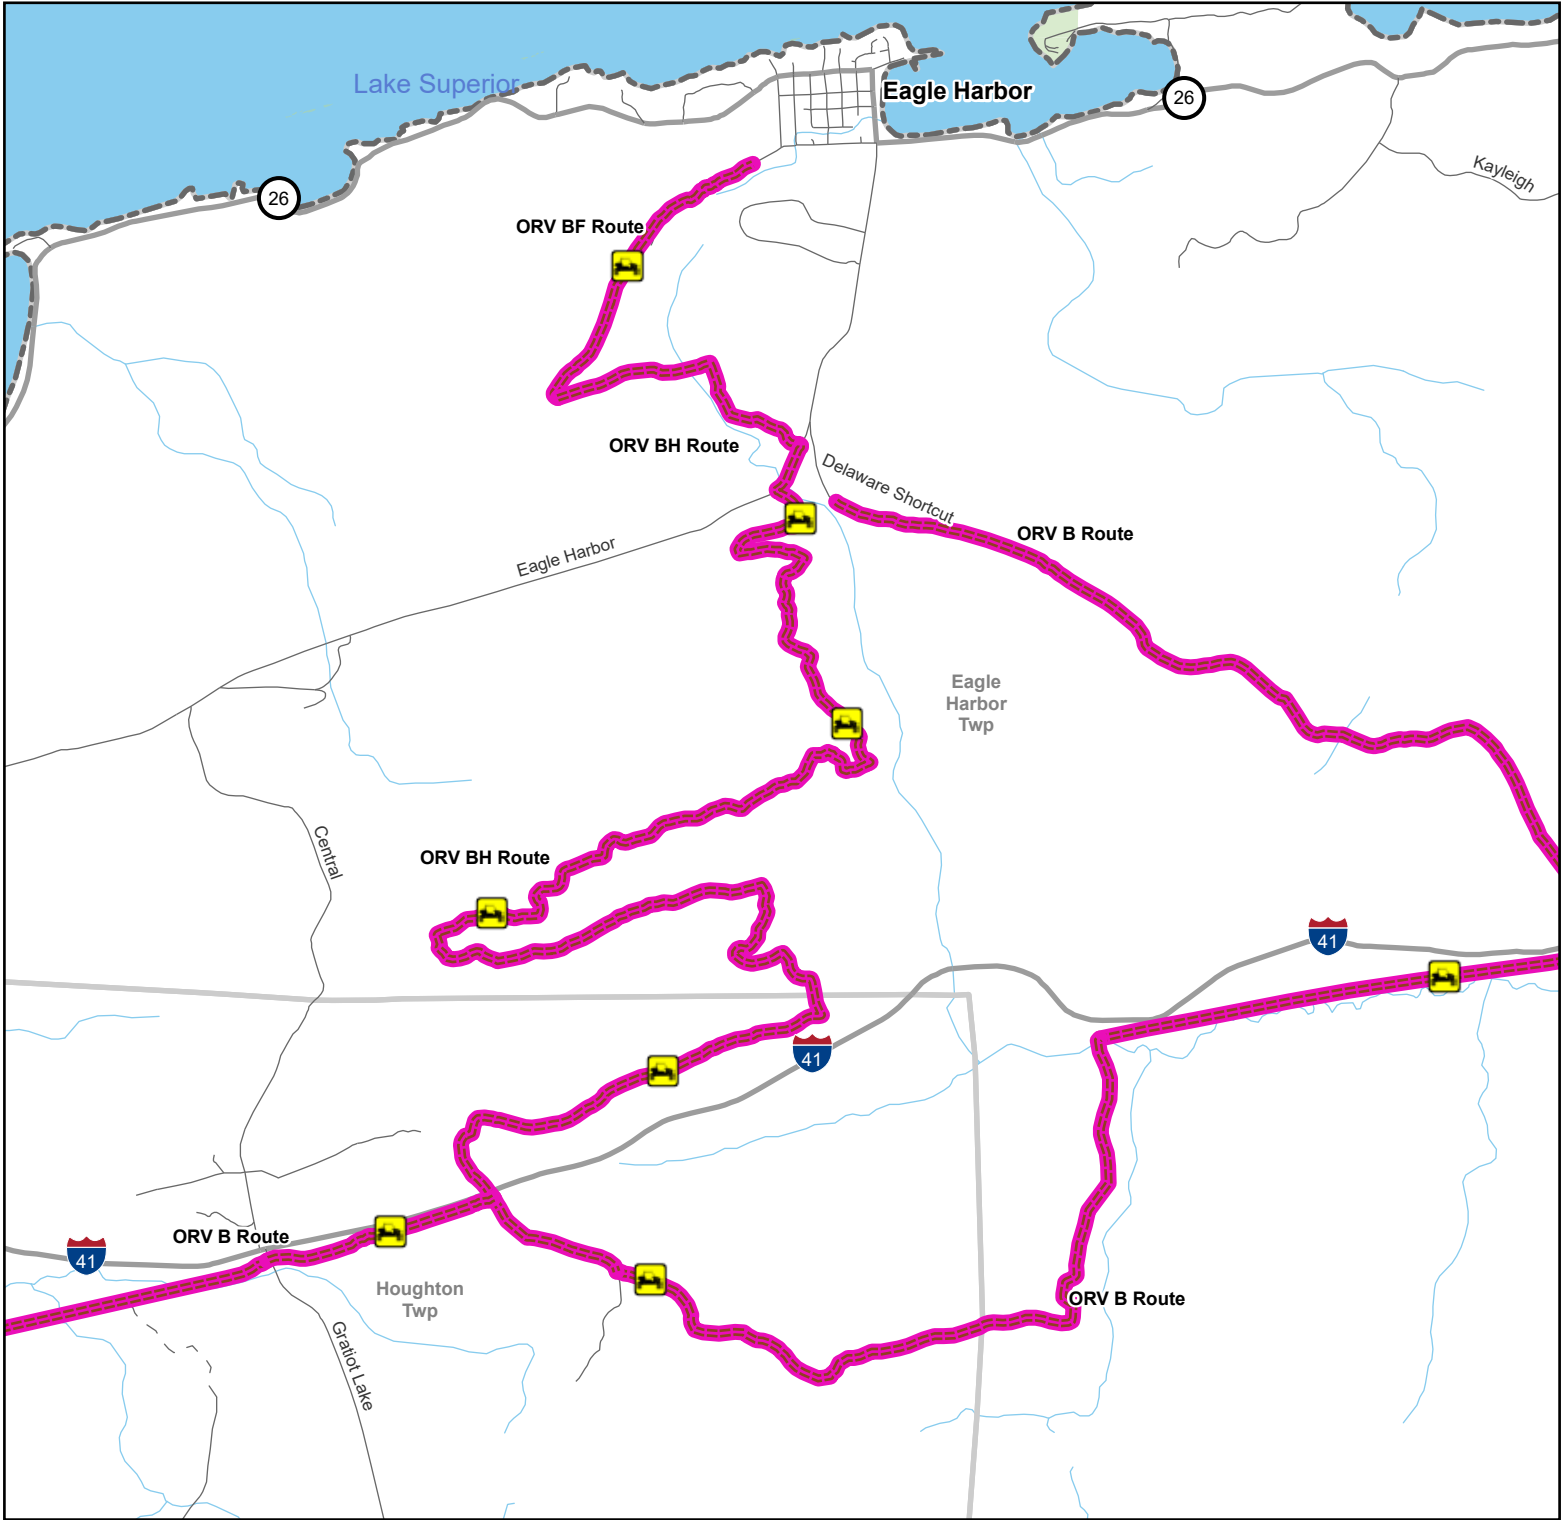

# ORV BH Route -- Eagle Harbor

Keweenaw County, Michigan

Description: 9 Miles

Advisory: Trails and Routes have two-way traffic.  
Disclaimer: Trails shown on this map are an approximate representation of the trail system at the time of publication and may not reflect current ground conditions. Stay on signed trails only!

-  65" Restricted ORV Route
-  Restricted ORV Route - ATVs and side-by-side ORVs only between the dates of May 1st and November 1st. Off-road motorcycles are prohibited. ORV license and trail permit required.
-  Highway
-  Paved Road
-  Gravel or Dirt Road
-  DNR-managed land
-  Civil Township
-  County