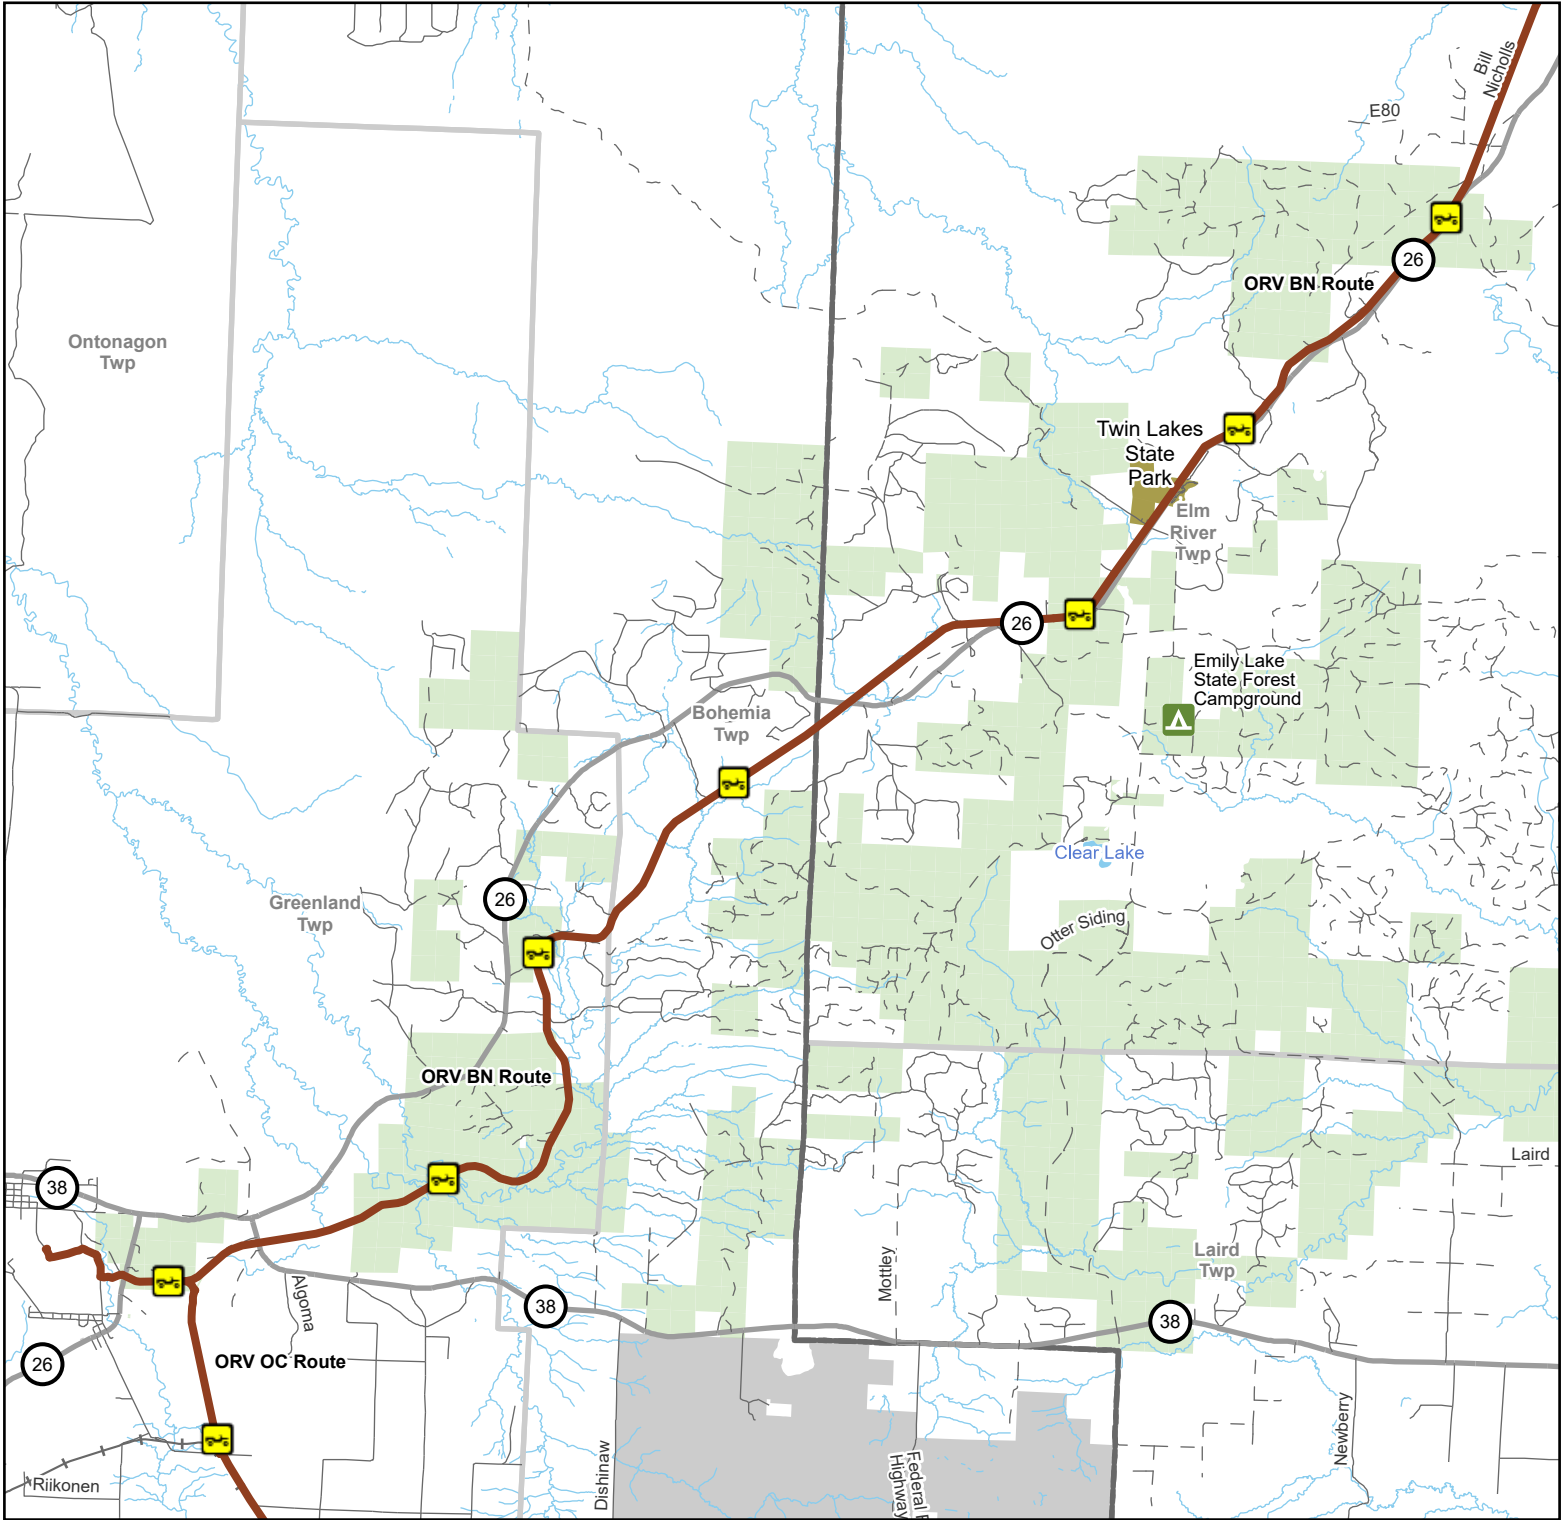

ORV BN Route South -- Donken, Twin Lakes, Lake Mine

Houghton & Ontonagon Counties, Michigan

Description: 39 Miles

Advisory: Trails and Routes have two-way traffic.
Disclaimer: Trails shown on this map are an approximate representation of the trail system at the time of publication and may not reflect current ground conditions. Stay on signed trails only!

- State forest campground
- ORV Route
- ORV Route (72 Inch) ORVs of all sizes including off-road motorcycles. ORV license and trail permit required unless licensed by the Secretary of State.
- Highway
- Paved Road
- Gravel or Dirt Road
- Railroad
- Lakes And Rivers
- Michigan State Park
- DNR-managed land
- Federally-managed land
- Civil Township
- County